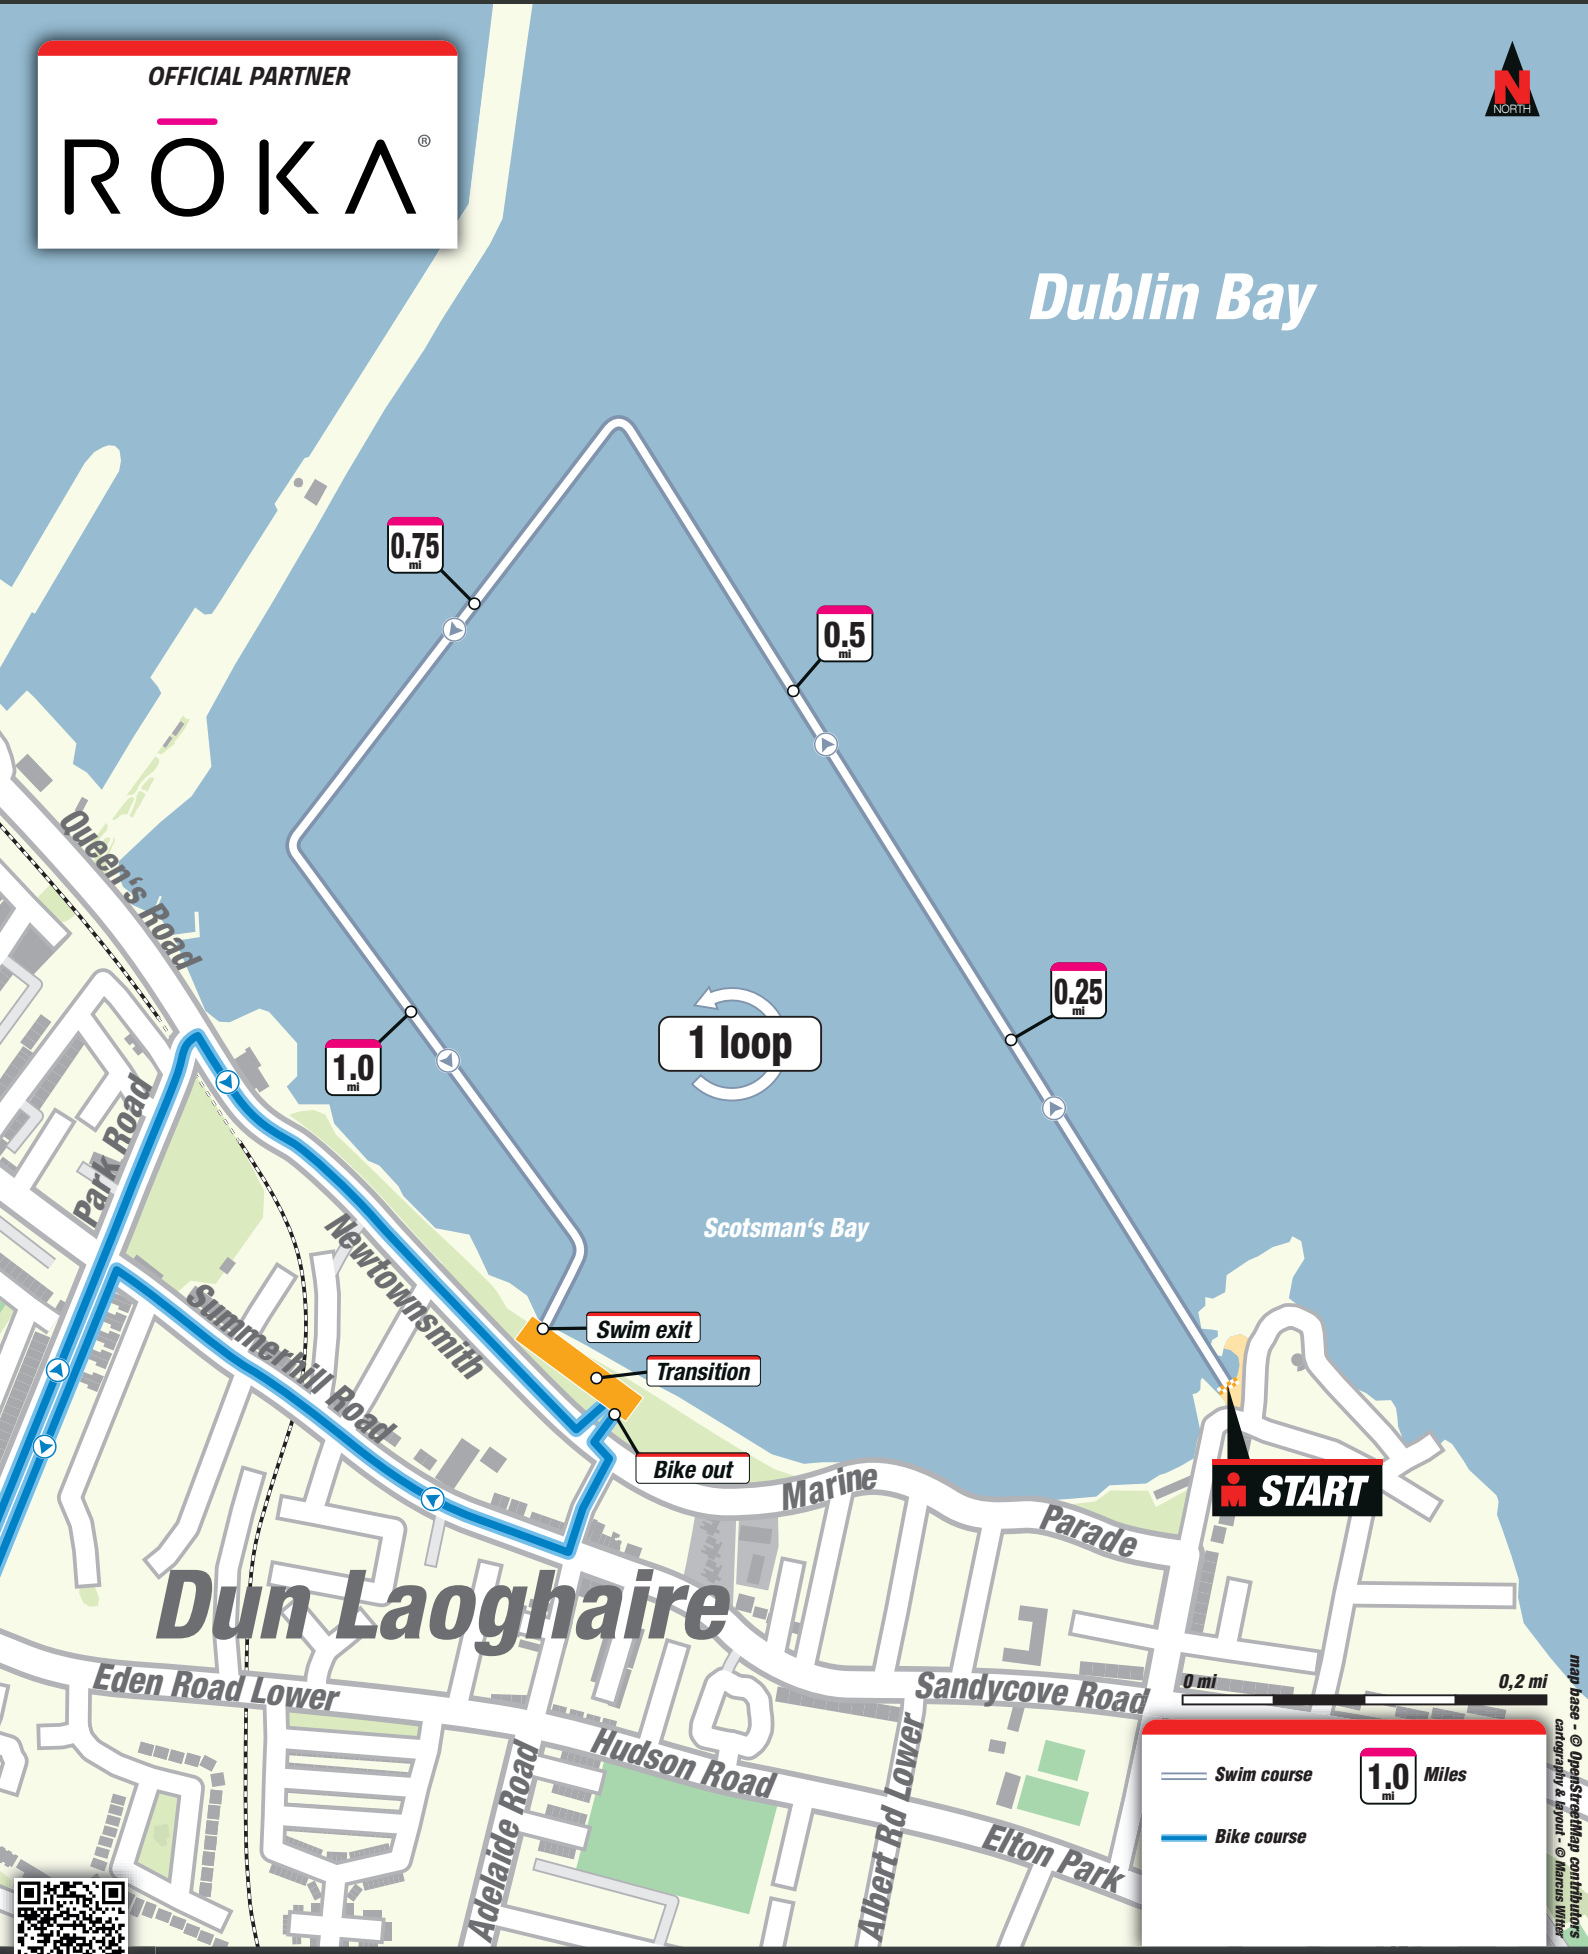

Dublin Bay

0 mi 0,2 mi

— Swim course **1.0** Miles

— Bike course

map base - © OpenStreetMap contributors
 cartography & layout - © Mapbox