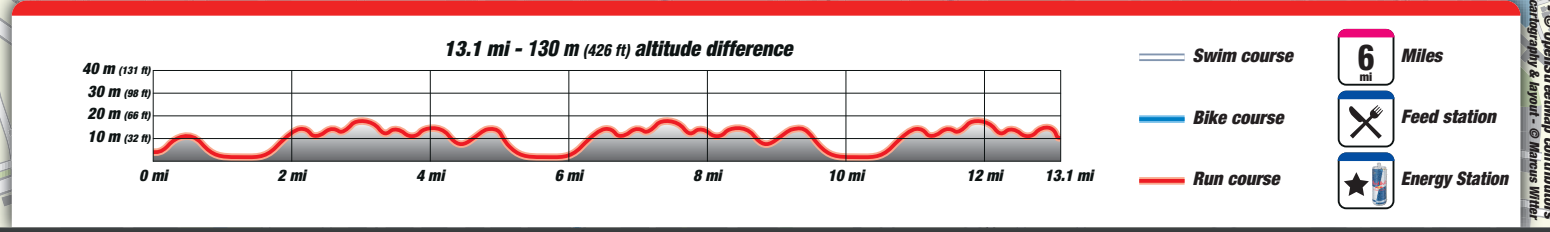

HOKA ONE ONE
 TIME TO FLY™

IRONMAN
 2018 OFFICIAL PARTNER
 EUROPEAN SERIES

OFFICIAL RUNNING SHOES

map base - © OpenStreetMap contributors
 cartography & layout - © Mapbox