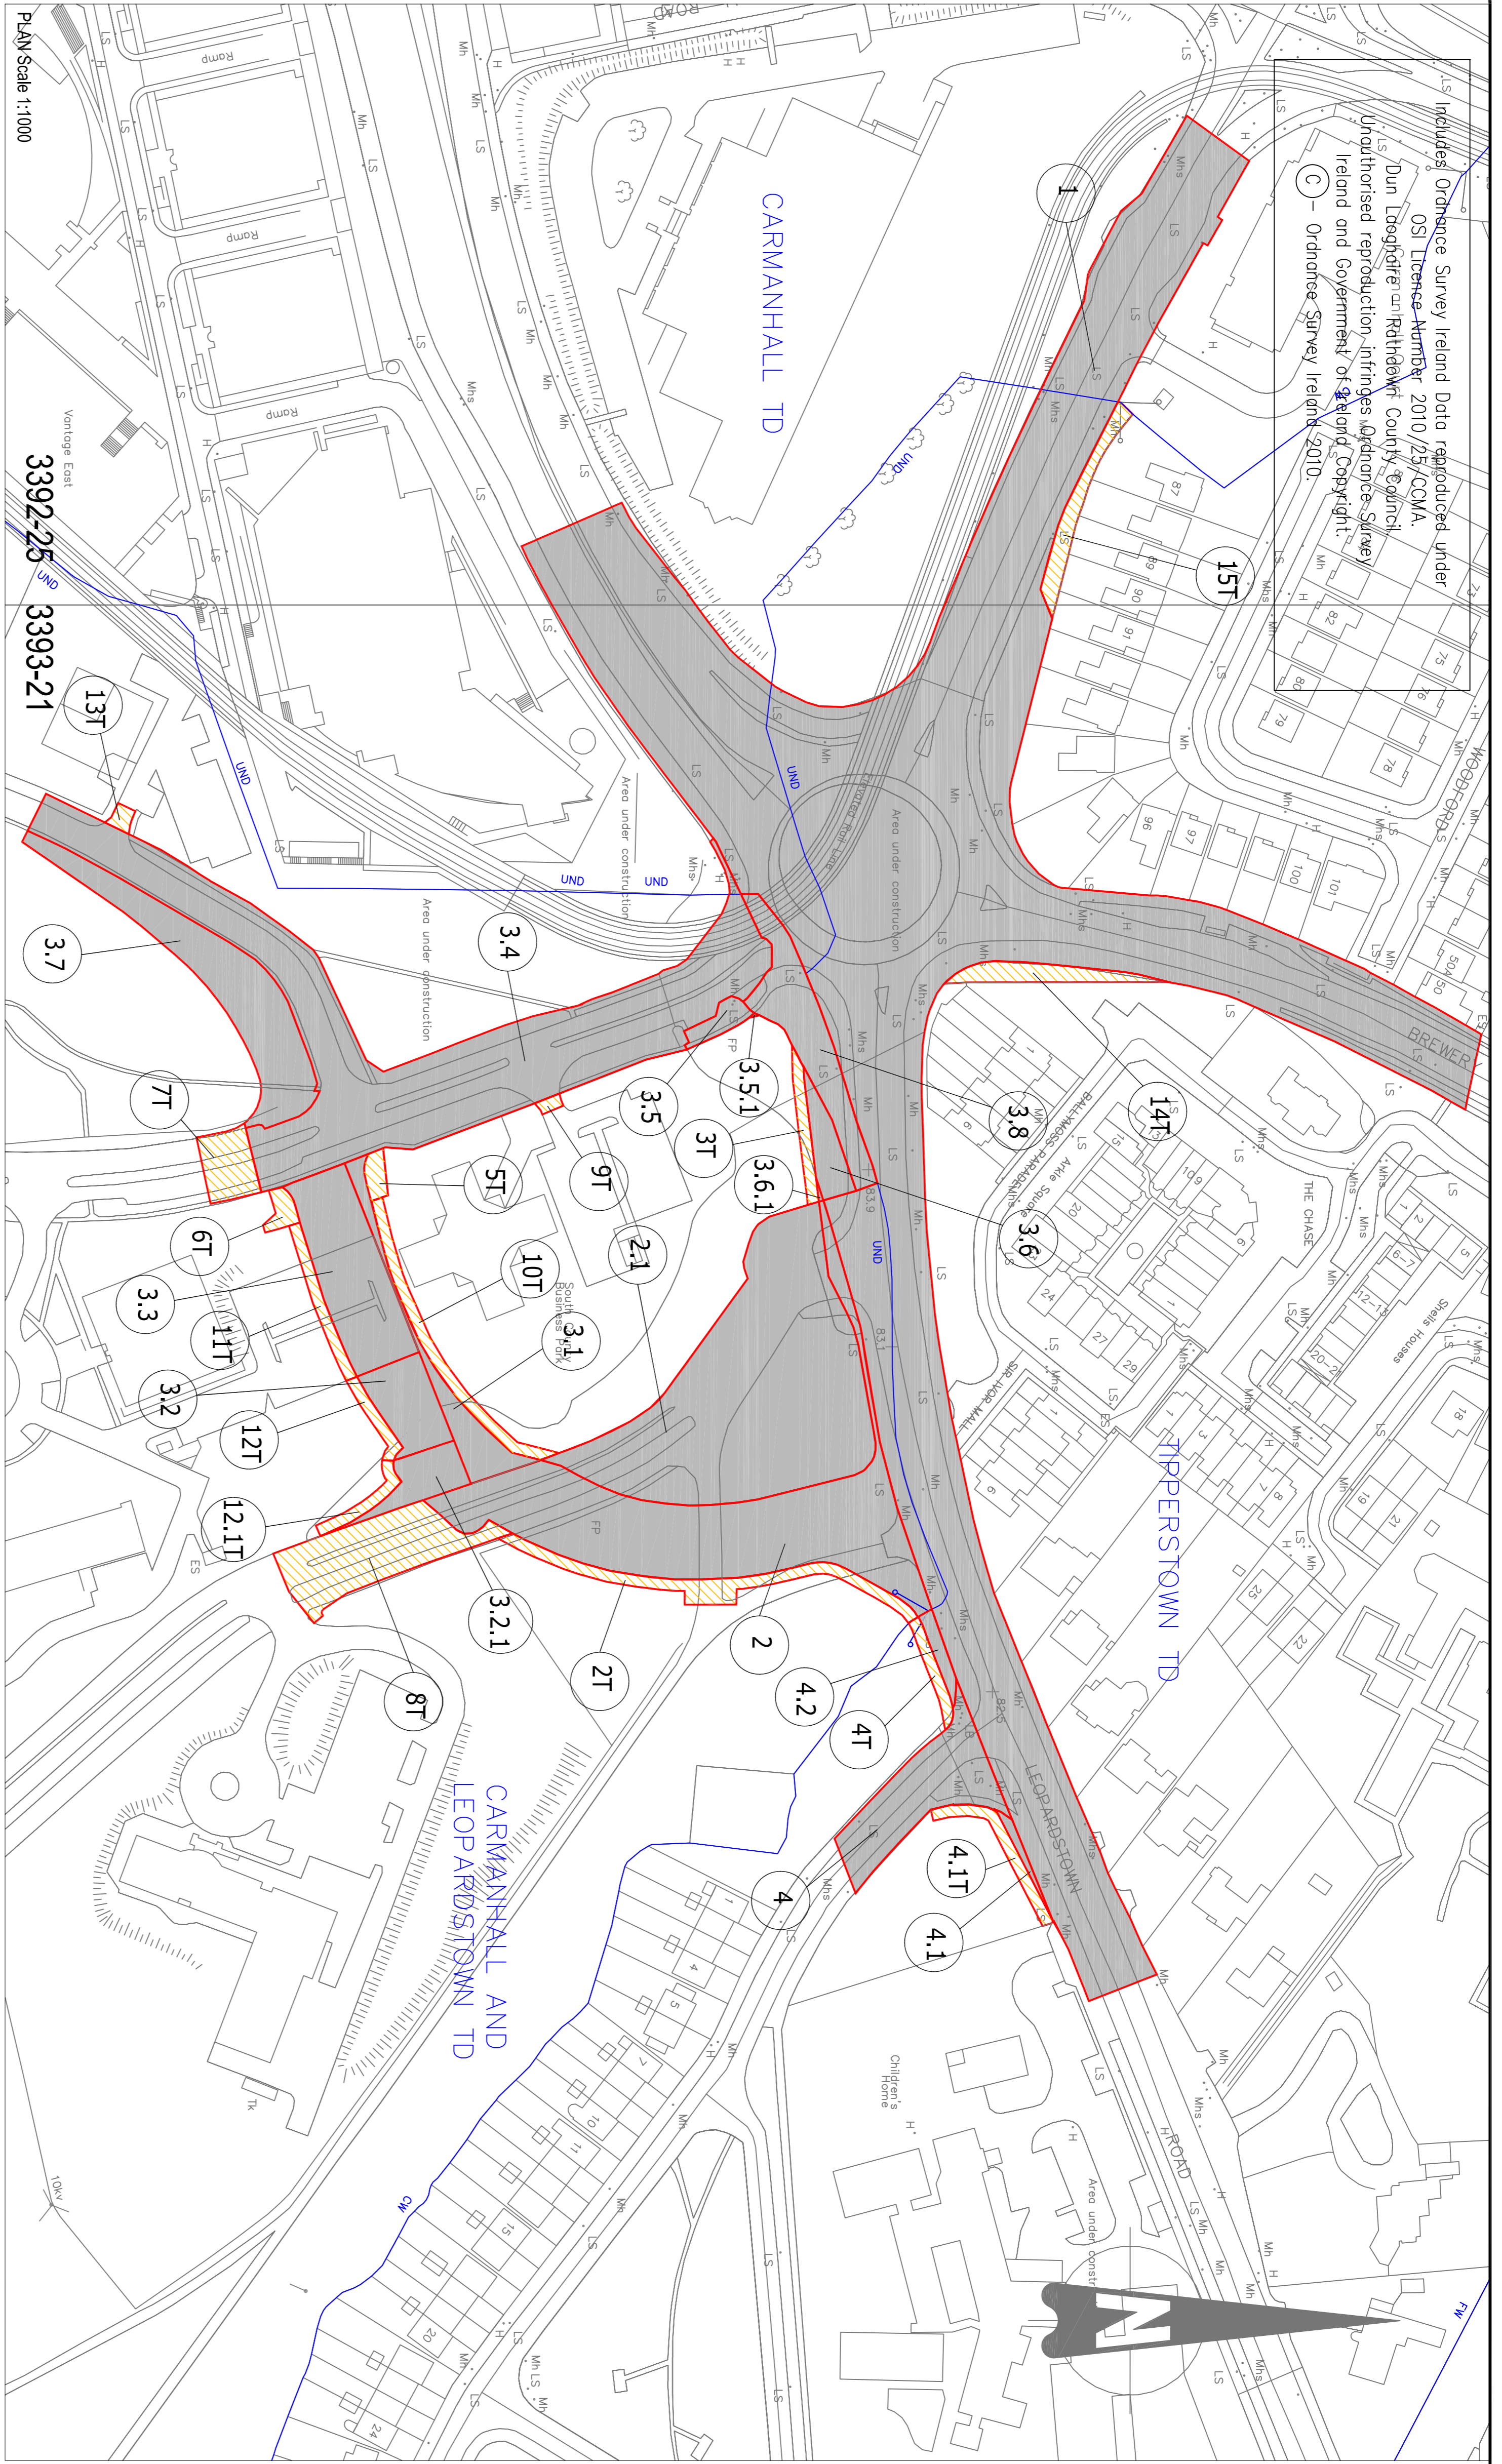

Includes: Ordnance Survey Ireland Data reproduced under OSI Licence Number 2010/25/CSMA.
 Dun Laoghaire/Rathdown County Council
 Unauthorised reproduction, infringes Ordnance Survey Ireland and Government of Ireland Copyright.
 © - Ordnance Survey Ireland 2010.

LEGEND

- LAND TO BE ACQUIRED, COLOURED GREY AND OULINED IN RED
- LAND TO BE ACQUIRED TEMPORARILY, HATCHED IN ORANGE AND OULINED IN RED
- TOWNLAND BOUNDARY
- TOWNLAND

CARRMANHALL TD, TIPPERSTOWN TD, LEOPARDSTOWN TD
 THE ACQUISITION LINES ON THIS DRAWING HAVE BEEN PLOTTED ONTO THE LATEST EDITION OF ORDNANCE SURVEY MAPPING (3392-25 & 3393-21)

PLAN Scale 1:1000

PLOT NUMBER	FREEHOLD	LEASHHOLD	OCCUPIERS(S)	GROSS AREA (HECTARES)	ROAD AREA (HECTARES)	NETT AREA (HECTARES)
1	Dun Laoghaire Rathdown County Council	---	Dun Laoghaire Rathdown County Council	1.9005	1.9005	0.0000
2	Horse Racing Ireland	---	Leopardstown Racecourse	0.2872	---	0.2872
2.1	Horse Racing Ireland	---	Leopardstown Racecourse	0.3341	---	0.3341
3.1	I.D.A. Ireland	---	Cyrl McGuire	0.0362	---	0.0362
3.2	I.D.A. Ireland	---	Cyrl McGuire	0.0378	---	0.0378
3.2.1	I.D.A. Ireland	---	Cyrl McGuire	0.0258	---	0.0258
3.3	I.D.A. Ireland	---	Cyrl McGuire	0.0825	---	0.0825
3.4	I.D.A. Ireland	---	Cyrl McGuire	0.4220	---	0.4220
3.5	I.D.A. Ireland	---	Cyrl McGuire	0.0103	---	0.0103
3.5.1	I.D.A. Ireland	---	Cyrl McGuire	0.0001	---	0.0001
3.6	I.D.A. Ireland	---	Cyrl McGuire	0.0202	---	0.0202
3.6.1	I.D.A. Ireland	---	Cyrl McGuire	0.0004	---	0.0004
3.7	I.D.A. Ireland	---	Cyrl McGuire	0.1129	---	0.1129
3.8	I.D.A. Ireland	---	Dun Laoghaire Rathdown County Council	0.0686	---	0.0686
4	Sorona Builders Limited, Dun Laoghaire Rathdown County Council & Sorona Builders Limited	---	Dun Laoghaire Rathdown County Council	0.0788	---	0.0788
4.1	Dun Laoghaire Rathdown County Council & Sorona Builders Limited	---	Dun Laoghaire Rathdown County Council	0.0043	---	0.0043
4.2	Sorona Builders Limited	---	Dun Laoghaire Rathdown County Council	0.0079	---	0.0079