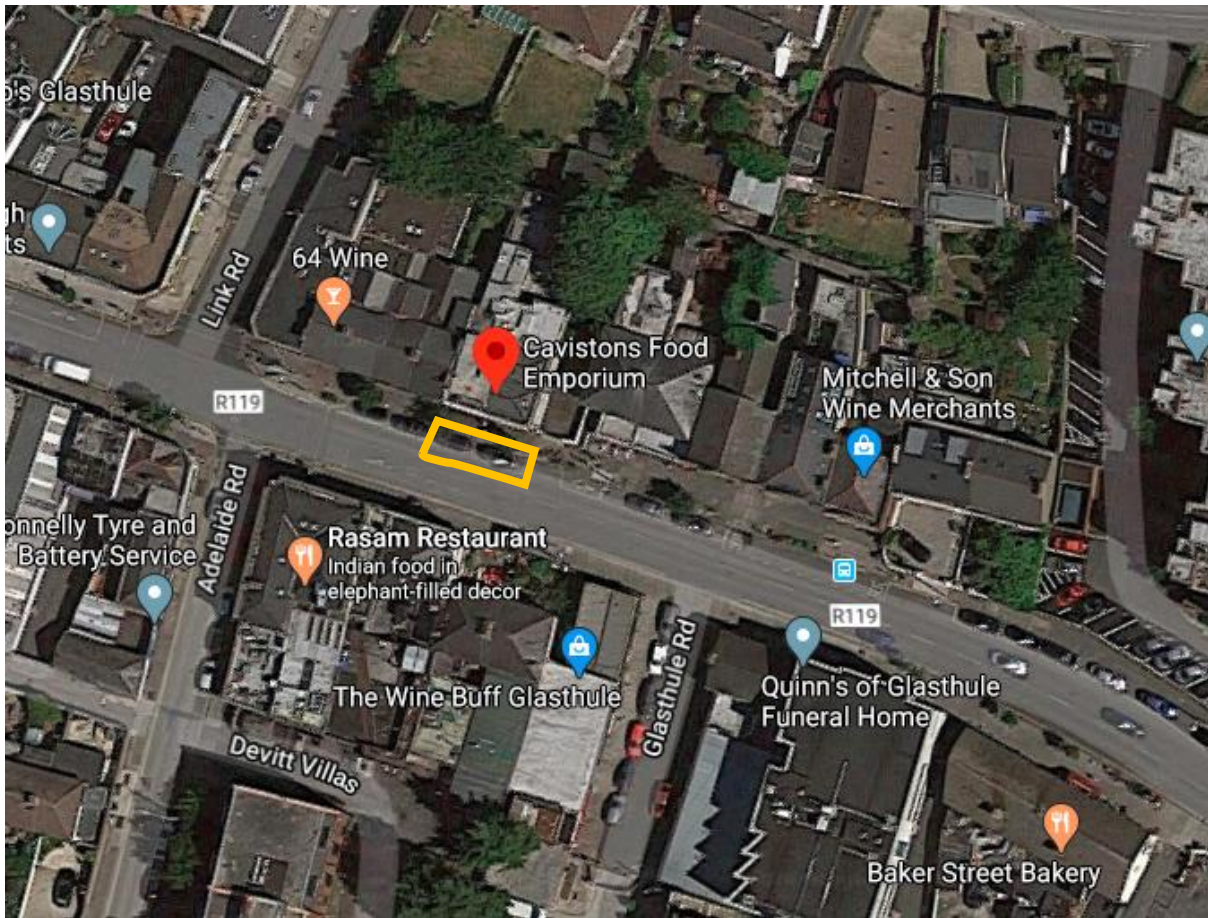

# Proposed Car Parking locations to be closed off to assist with Physical Distancing

Dalkey - Location 1 at east end of Castle St.

Dalkey – Location 2 at west end of Castle St. at the square-about

**Glasthule – Location 1, east of Link Road junction on the Glasthule Road**

Glasthule - Location 2, west of Link Road junction on the Glasthule Road

# Blackrock – on Main Street, east of Carysfort Avenue junction