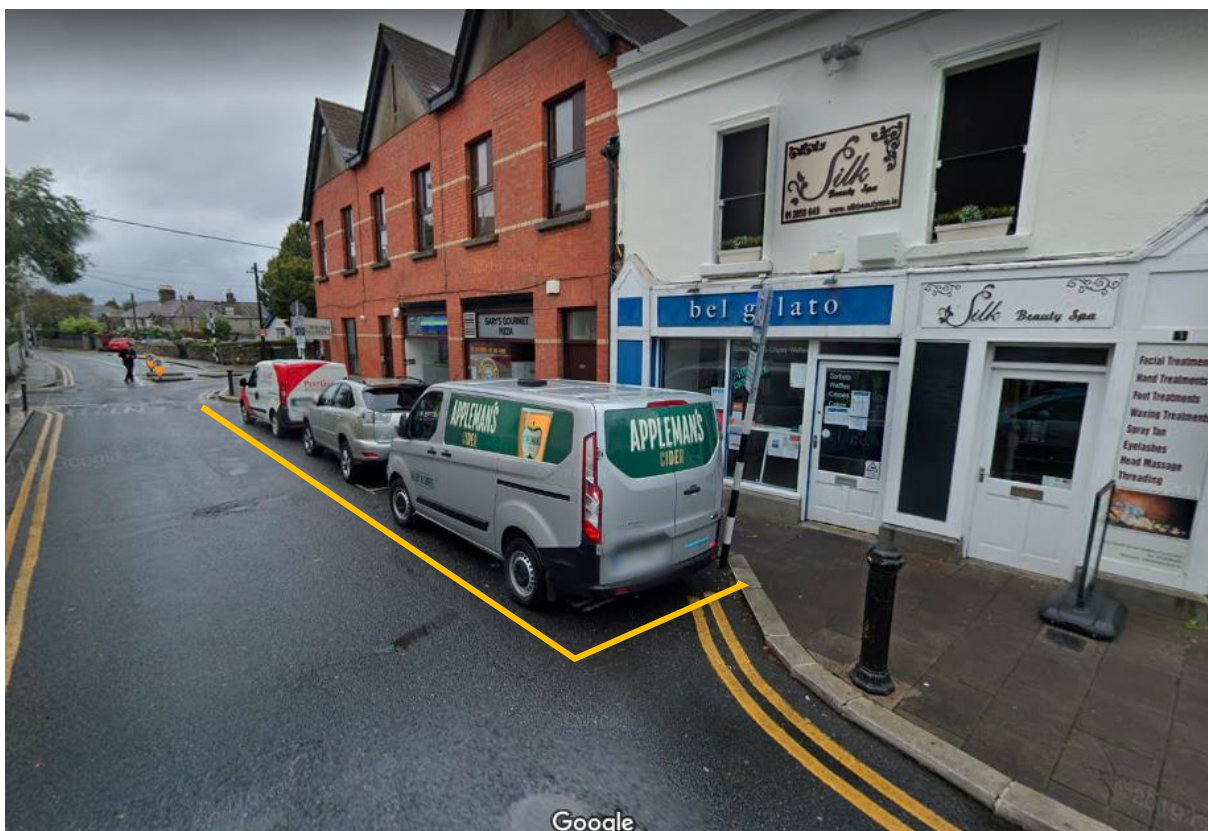

# Proposed Car Parking locations to be closed off to assist with Physical Distancing

Dalkey - Location 1 at east end of Castle St.

Dalkey – Location 2 at west end of Castle St. at the square-about

**Glasthule – Location 1, east of Link Road junction on the Glasthule Road**

Glasthule - Location 2, west of Link Road junction on the Glasthule Road

# Blackrock – on Main Street, east of Carysfort Avenue junction