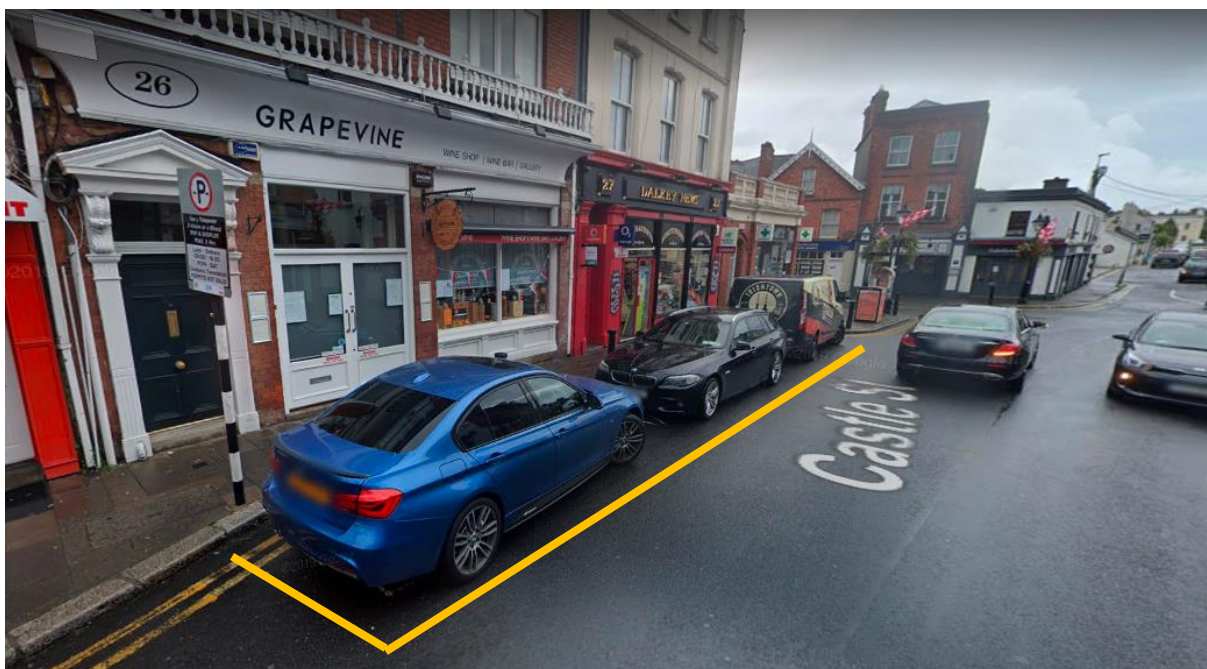

# Proposed Car Parking locations to be closed off to assist with Physical Distancing

Dalkey - Location 1 at east end of Castle St.

Dalkey – Location 2 at west end of Castle St. at the square-about

**Glasthule – Location 1, east of Link Road junction on the Glasthule Road**

Glasthule - Location 2, west of Link Road junction on the Glasthule Road

# Blackrock – on Main Street, east of Carysfort Avenue junction