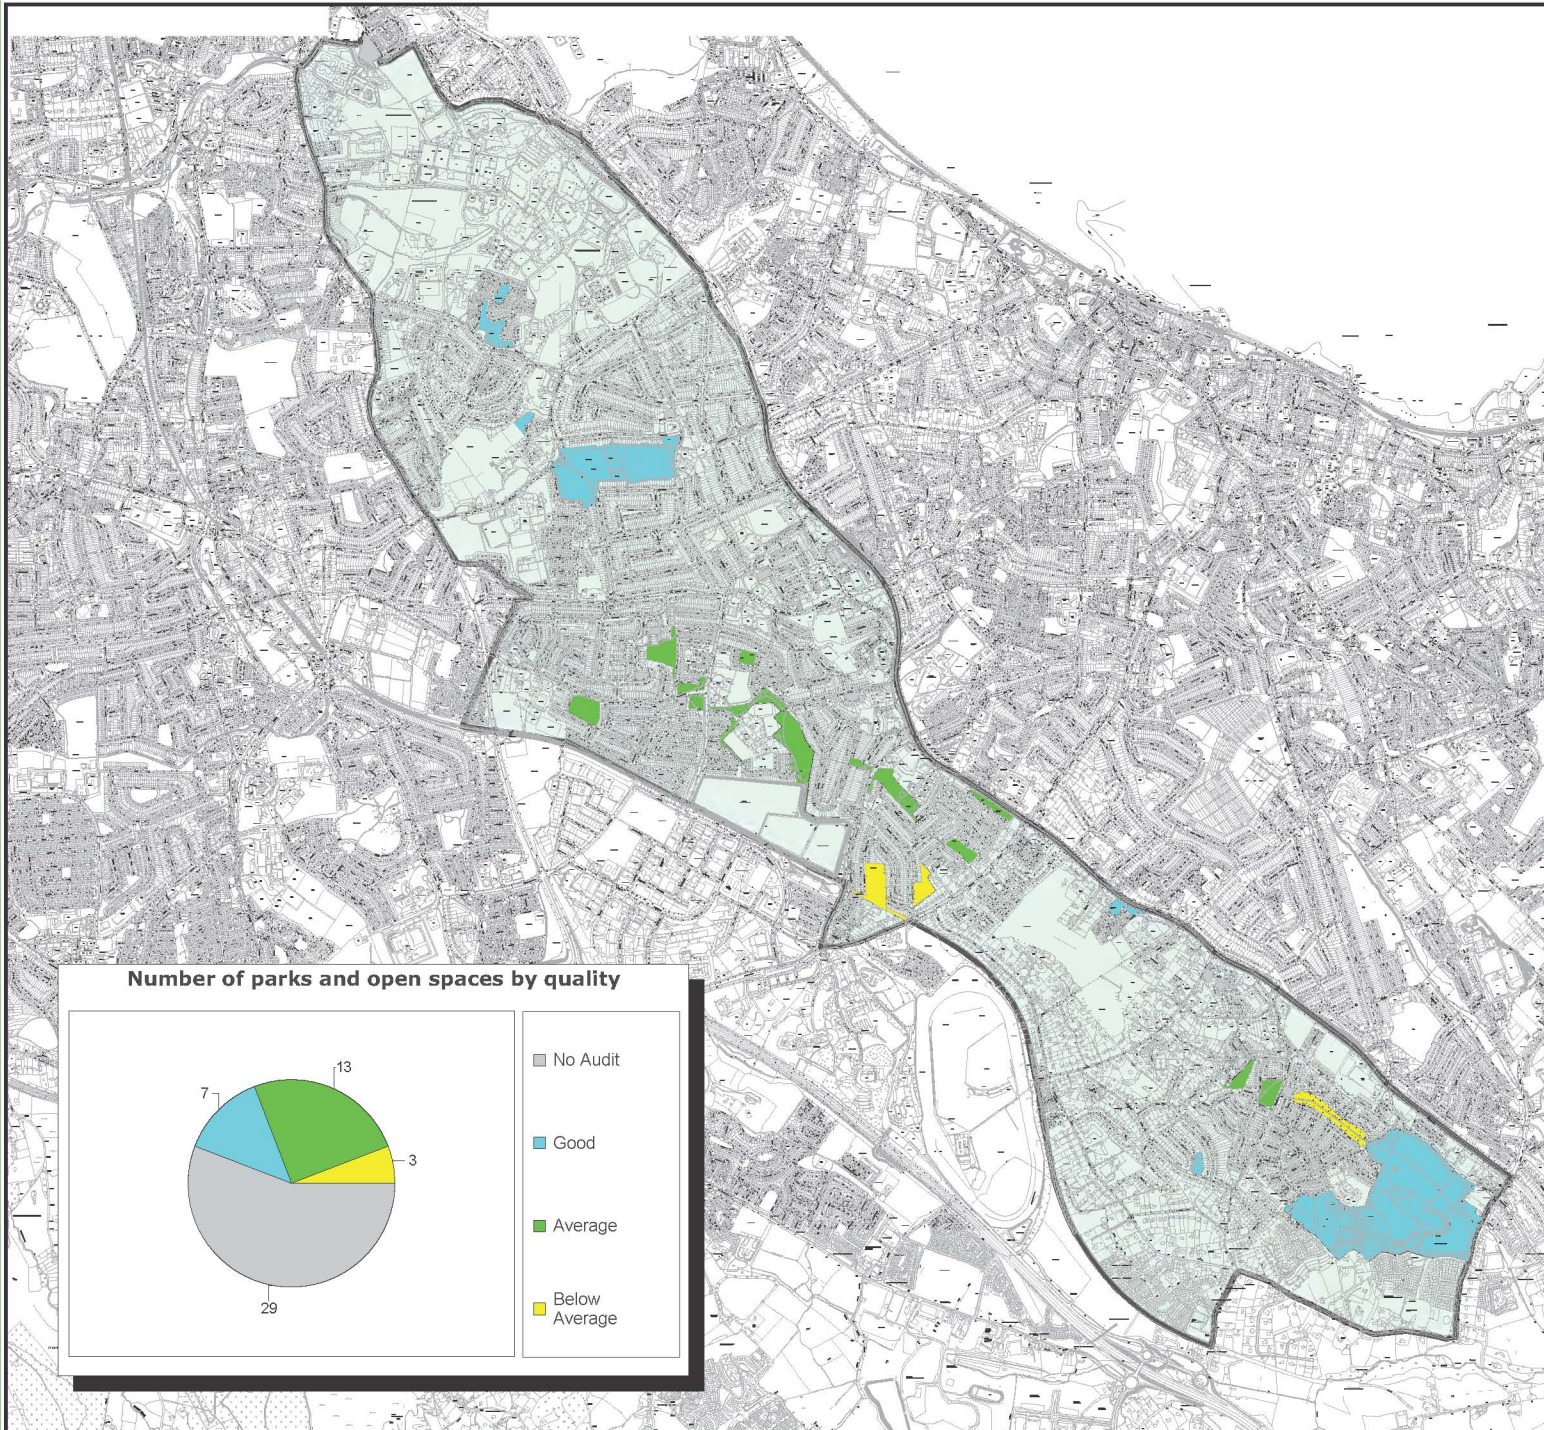

**DLRCC
Open Space Strategy.**

**Stillorgan
Electoral
Area
Boundary**

Quality Range

- Good (7)
- Average (13)
- Below Average (3)
- No Audit (29)

Map 2.6

Stillorgan
Electoral Area:
Quality

Scale : N/A

Date : November 2010

dlrcco.ie

Leslie Moore
Senior Parks Superintendent
County Hall, Dun Laoghaire, Co. Dublin