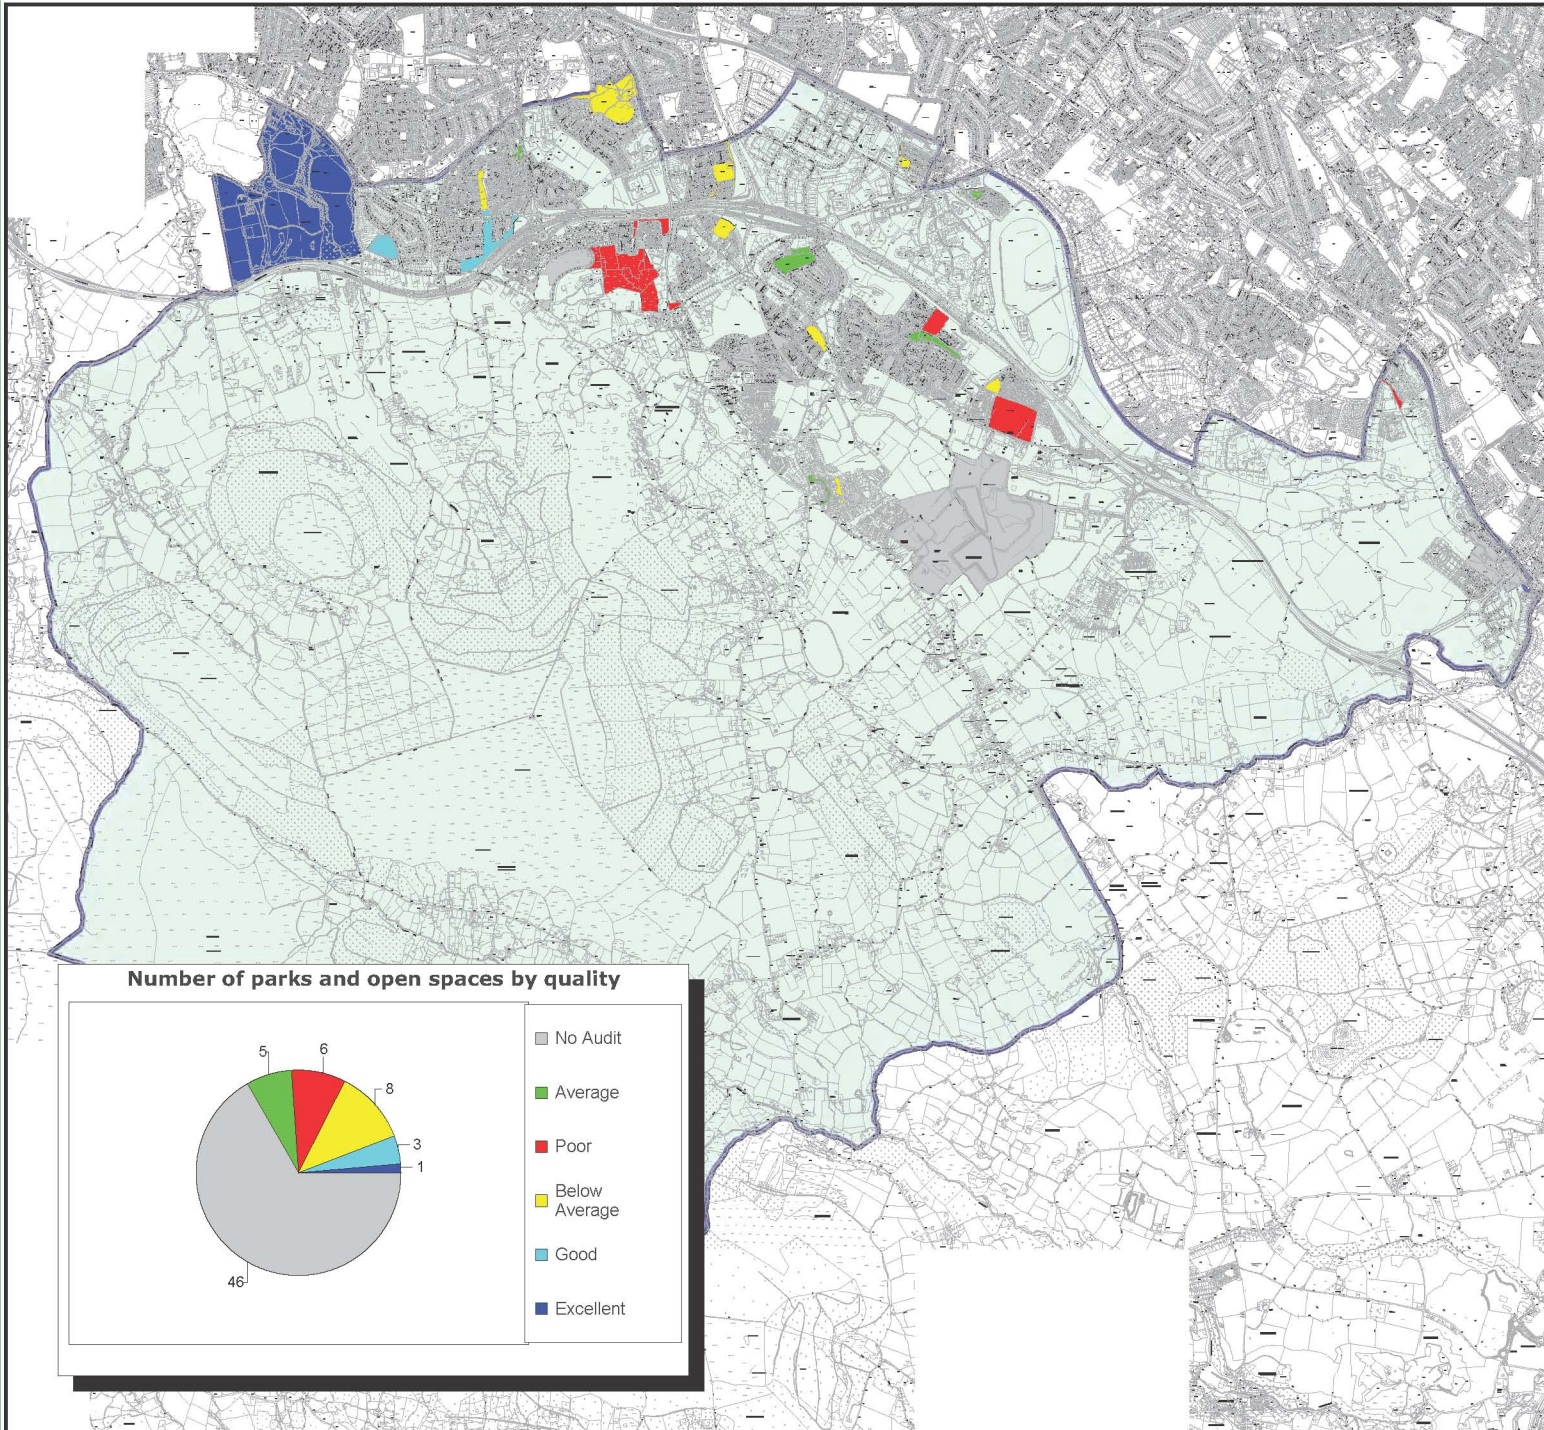

**DLRCC
Open Space Strategy.**

**Glencullen
Electoral
Area
Boundary**

Quality Range

- Excellent (1)
- Good (3)
- Average (5)
- Below Average (8)
- Poor (6)
- No Audit (46)

Map 2.5

Glencullen
Electoral Area:
Quality