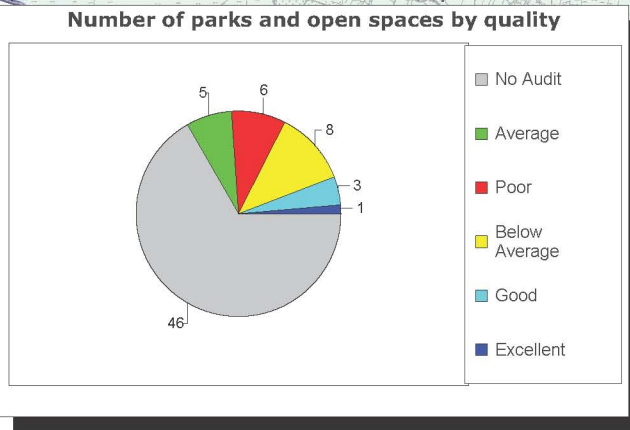

**DLRCC
Open Space Strategy.**

**Glencullen
Electoral
Area
Boundary**

Quality Range

- Excellent (1)
- Good (3)
- Average (5)
- Below Average (8)
- Poor (6)
- No Audit (46)

Map 2.5

Glencullen
Electoral Area:
Quality