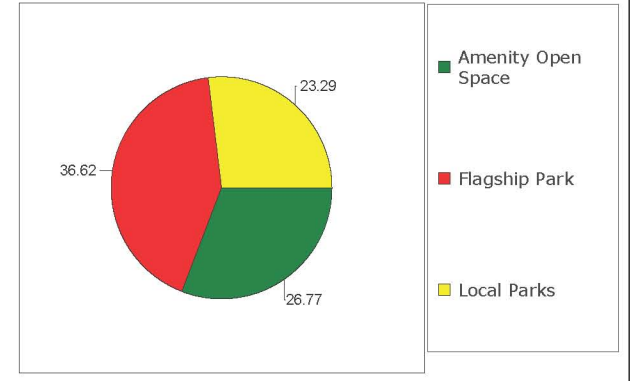

**DLRCC
Open Space Strategy.**

**Stillorgan
Electoral
Area
Boundary**

Parks

- Flagship Park (1)
- Local Parks (4)

Open Spaces

- Amenity Open Space (47)

Number of parks and open spaces by typology

Hectares of parks and open spaces by topology