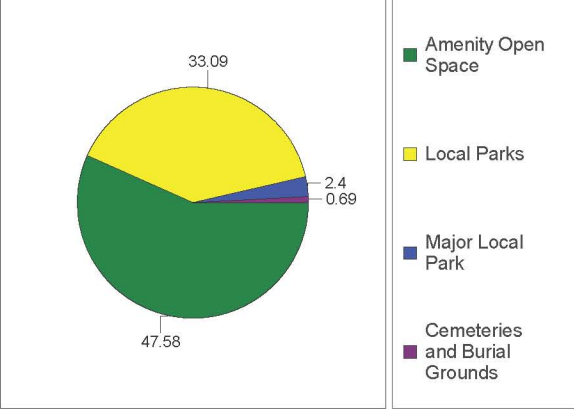

Number of parks and open spaces by typology

Hectares of parks and open spaces by typology

**DLRCC
Open Space Strategy.**

 **Dundrum Electoral Area Boundary**

Parks

-  Major Local Park (1)
-  Local Parks (7)

Open space

-  Amenity Open Space (69)
-  Cemeteries and Burial Grounds (1)

Map 1.4

Dundrum Electoral

Area:

Typology

Scale : N/A

Date : November 2010