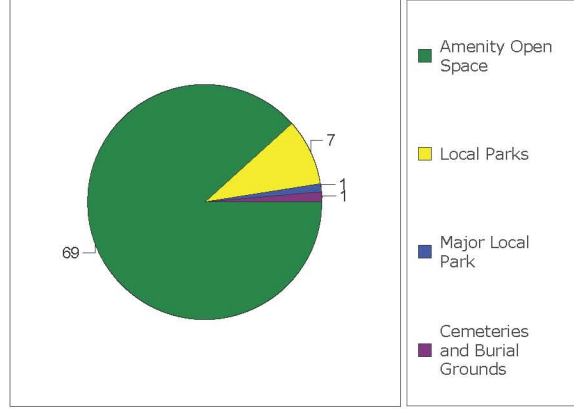

Number of parks and open spaces by typology

Hectares of parks and open spaces by typology

**DLRCC
Open Space Strategy.**

 **Dundrum Electoral Area Boundary**

Parks

-  Major Local Park (1)
-  Local Parks (7)