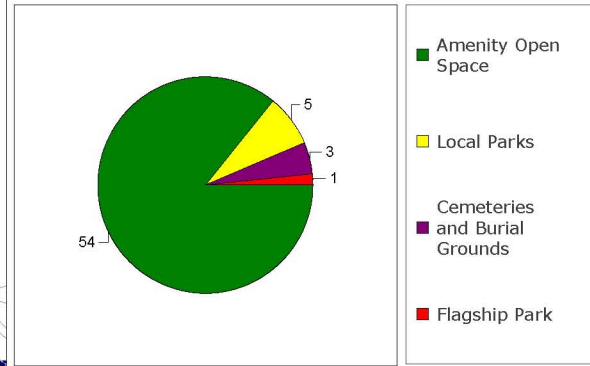

Number of parks and open spaces by topology

DLRCC
Open Space Strategy.

 **Blackrock Electoral Area Boundary**

Parks

-  Flagship Park (1)
-  Local Parks (5)

Open space

-  Amenity Open Space (54)
-  Cemeteries and Burial Grounds (3)

Map 1.2

Blackrock Electoral

Area:

Typology

Scale : N/A

Date : November 2010

Hectares of parks and open spaces by topology