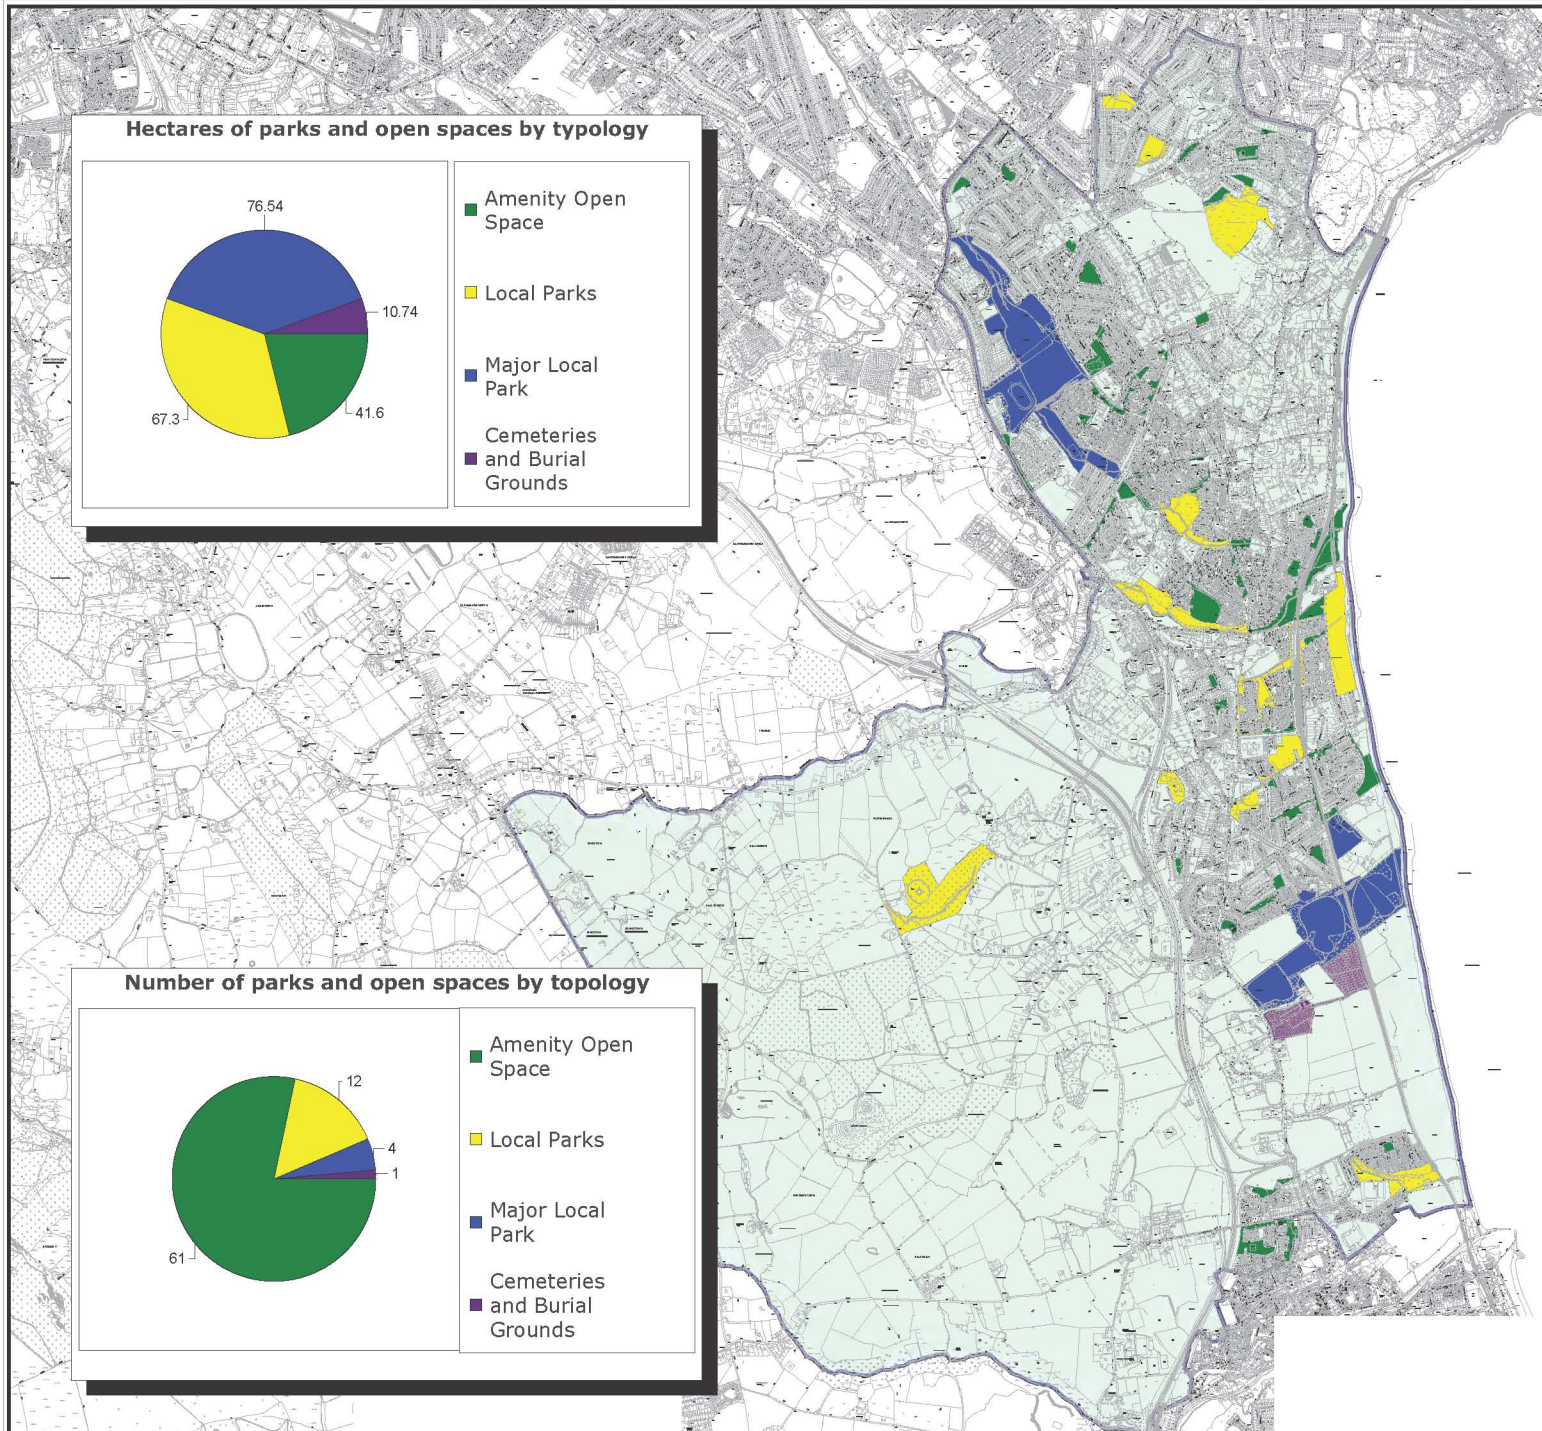

**DLRCC
Open Space Strategy.**

Parks

- Major Local Park (4)
- Local Parks (12)

Open Space

- Amenity Open Space (61)
- Cemeteries and Burial Grounds (1)

Map 1.1

Ballybrack Electoral Area:

Area:

Typology

Scale : N/A

Date : November 2010

dlrcco.ie

Leslie Moore
Senior Parks Superintendent
County Hall, Dun Laoghaire, Co. Dublin