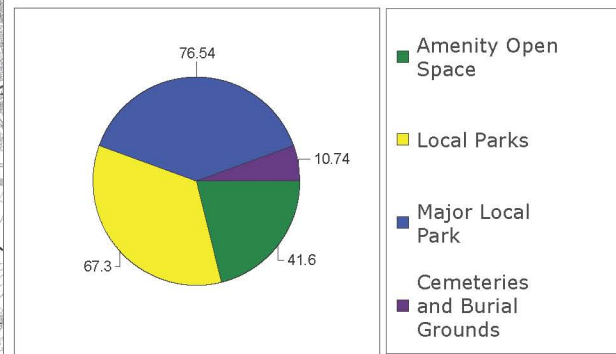

Typology

Scale : N/A

Date : November 2010

dlrcco.ie

Leslie Moore
Senior Parks Superintendent
County Hall, Dun Laoghaire, Co. Dublin

Hectares of parks and open spaces by typology

Number of parks and open spaces by typology