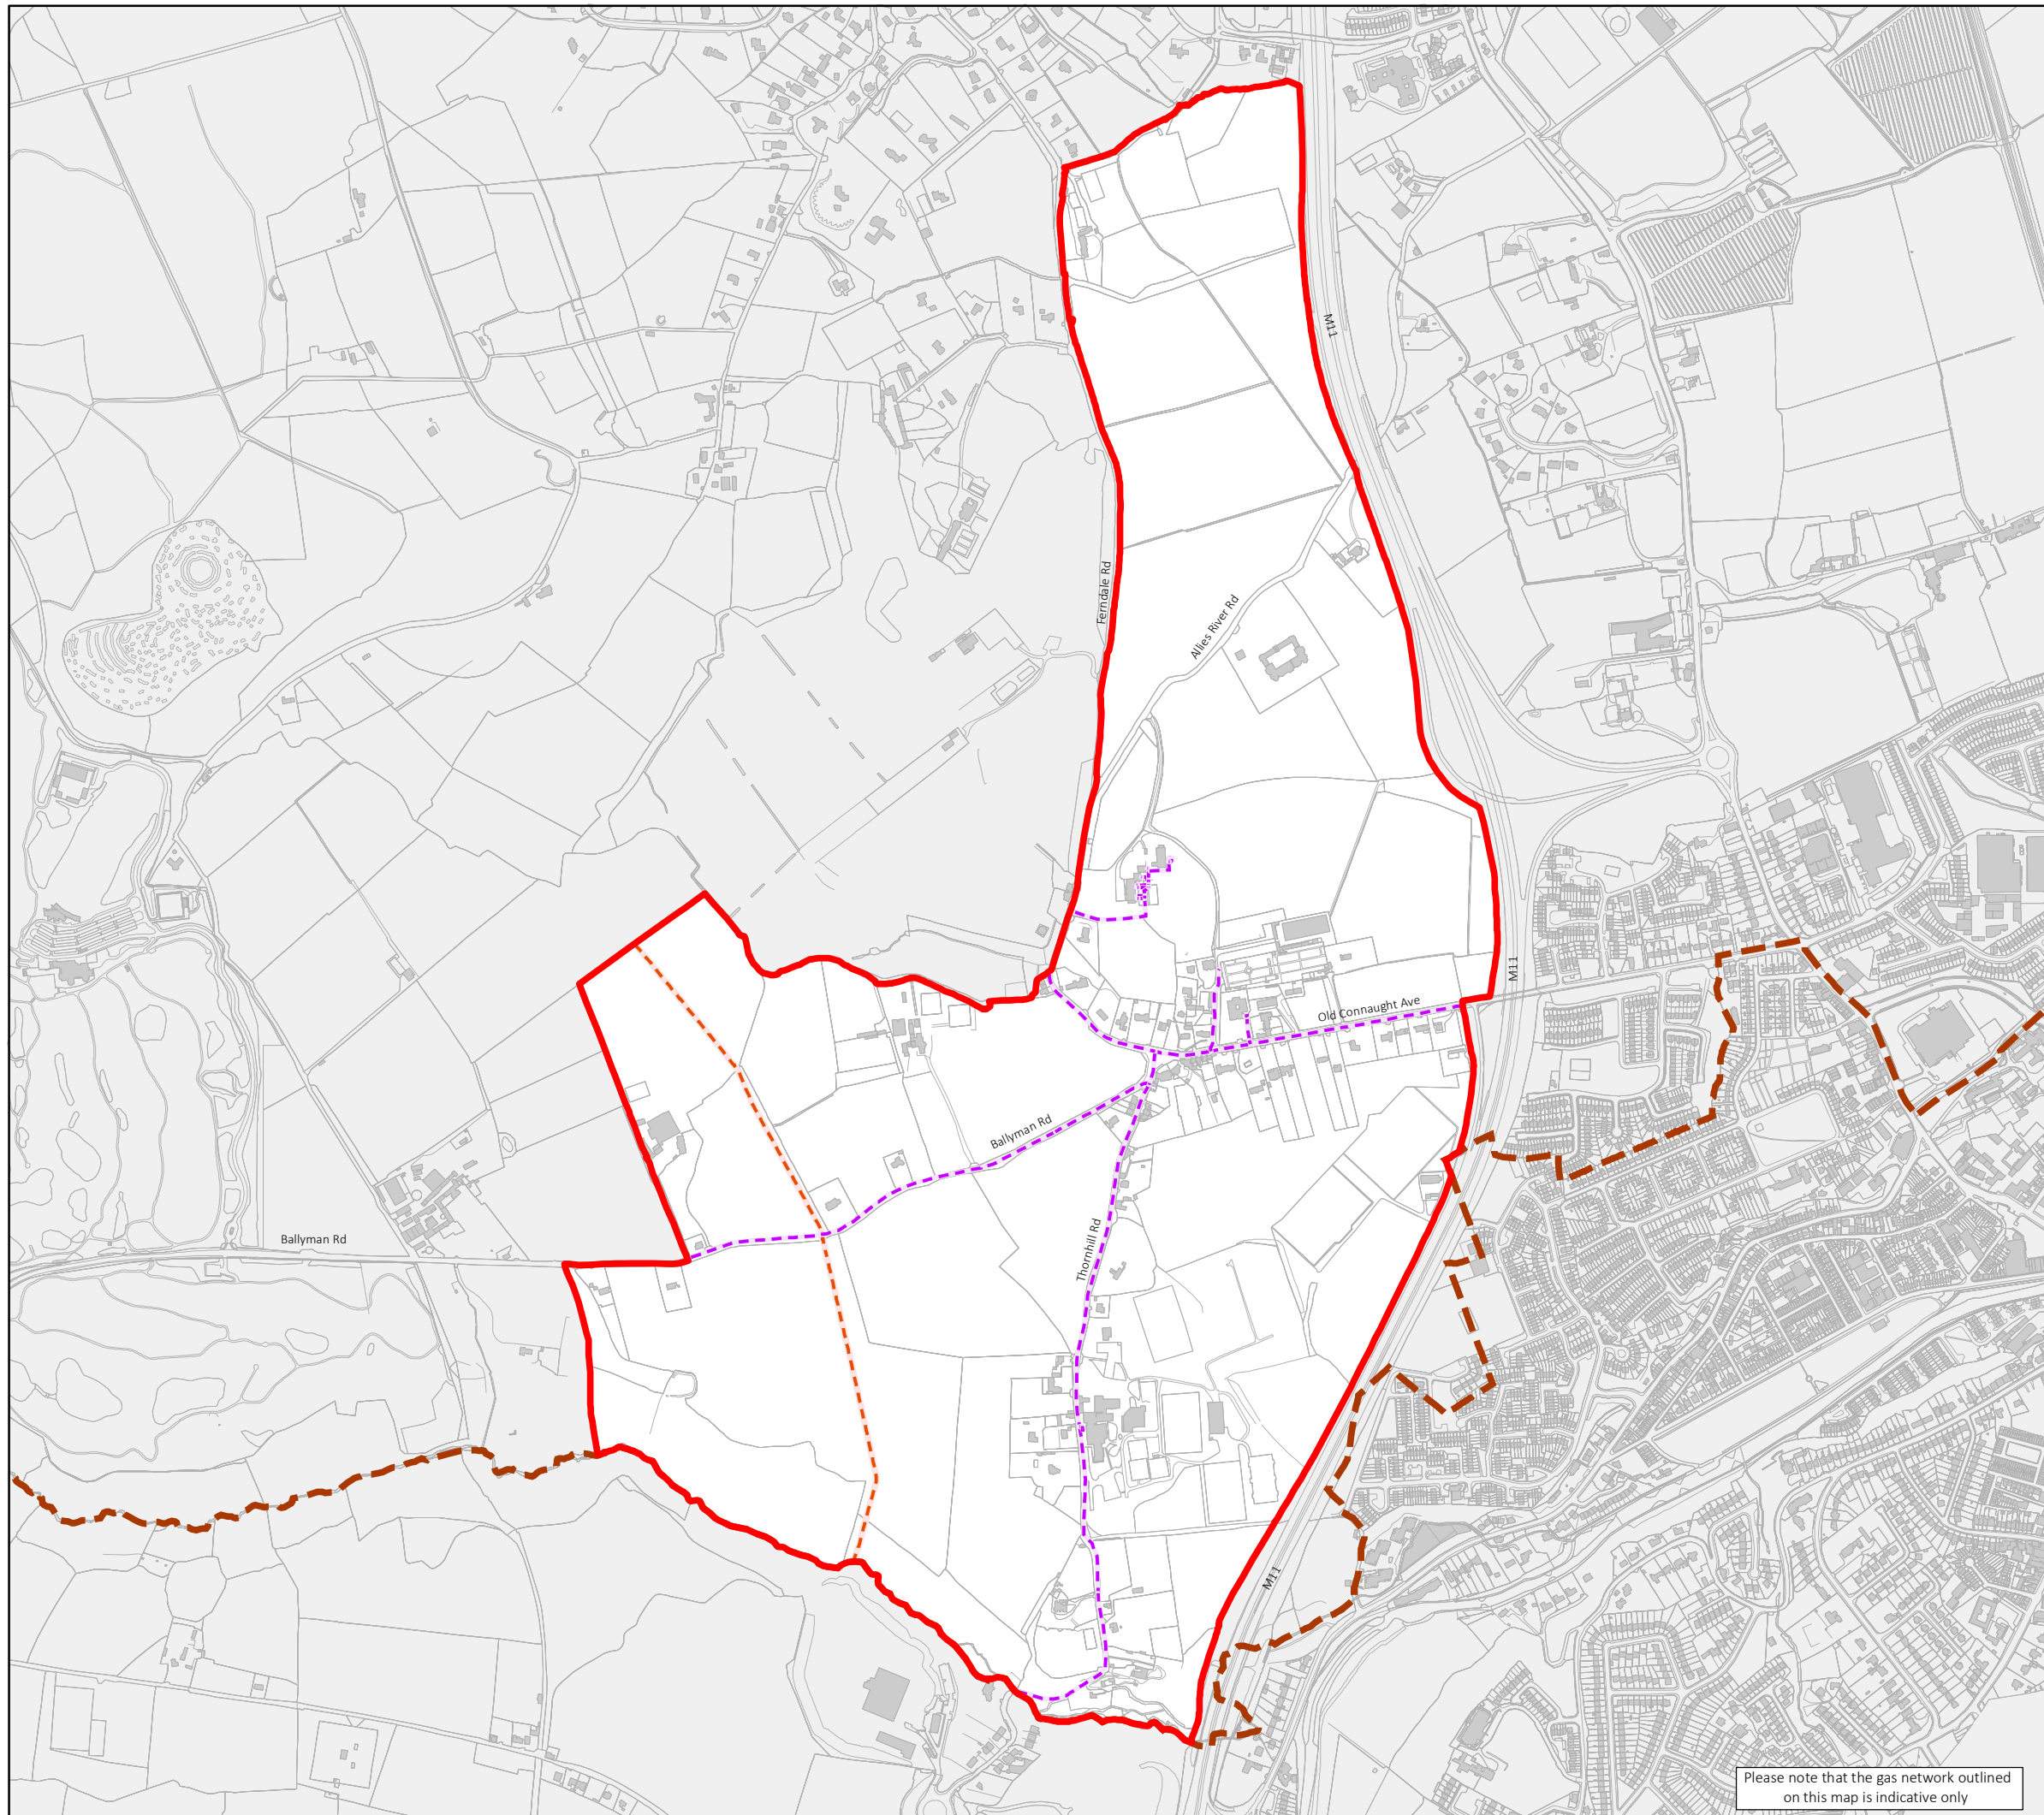

Dráachtphlean Ceantair Seanchonach
Old Connaught Local Area Plan - Pre Draft

- Proposed Boundary of Old Connaught LAP [Red Solid Line]
- dlr County Boundary [Brown Dashed Line]
- Gas Networks**
- Distribution Low Pressure Pipelines [Green Dashed Line]
- Distribution Medium Pressure Pipelines [Purple Dashed Line]
- Distribution High Pressure Pipelines [Orange Dashed Line]

© - Tailte Eireann, 2023

Planning and
Economic Development

A Blighé
Director of Services

Gas Network Constraints Map

Senior Planner: L. Walsh

Chief Technician :

Prepared By: L. Walsh

Drawn By: O. Feighery

Date:
May 2023

Scale:
1:11,000

Drawing No:
PL-22-164

Please note that the gas network outlined on this map is indicative only