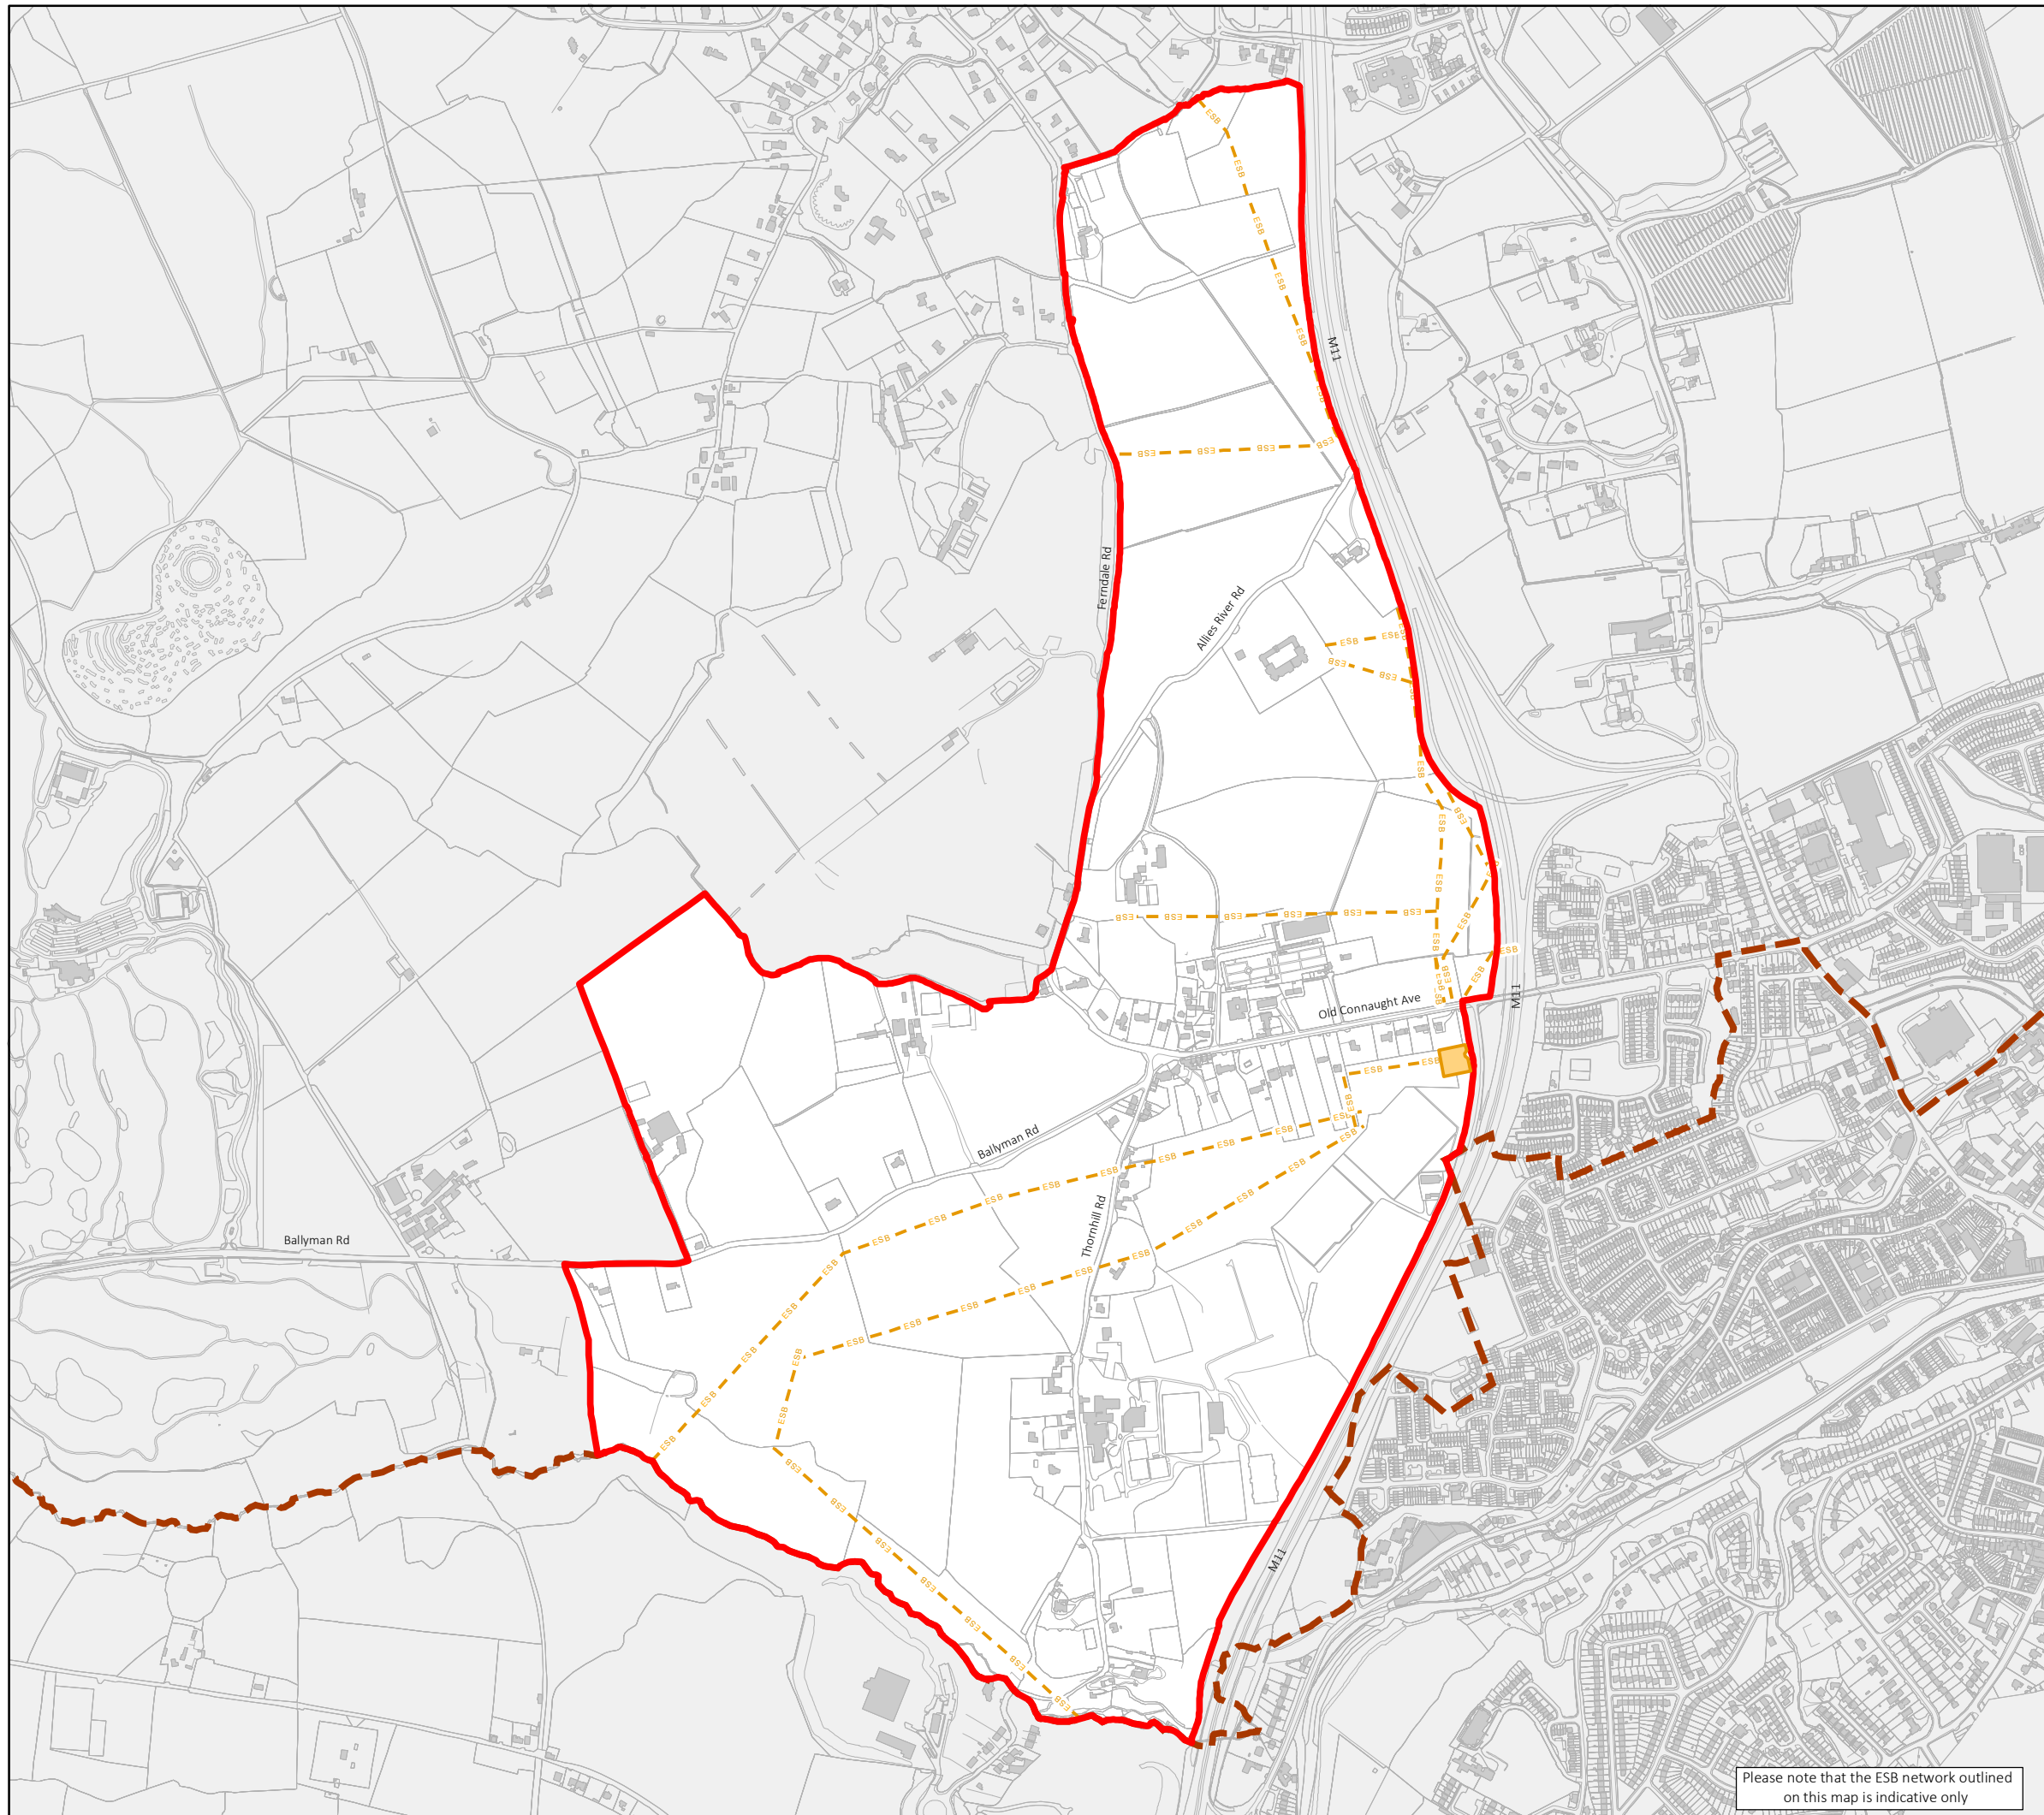

Dráachtphlean Ceantair Seanchonach
Old Connaught Local Area Plan - Pre Draft

- Proposed Boundary of Old Connaught LAP
- dlr County Boundary
- ESB Overhead HV Line
- 38Kv ESB Sub Station

© - Tailte Eireann, 2023

Planning and
Economic Development
A Blighé
Director of Services

ESB Constraints Map

Senior Planner: L. Walsh	Chief Technician :
Prepared By: L. Walsh	Drawn By: O. Feighery
Date: May 2023	Scale: 1:11,000
Drawing No: PL-22-179	

Please note that the ESB network outlined on this map is indicative only