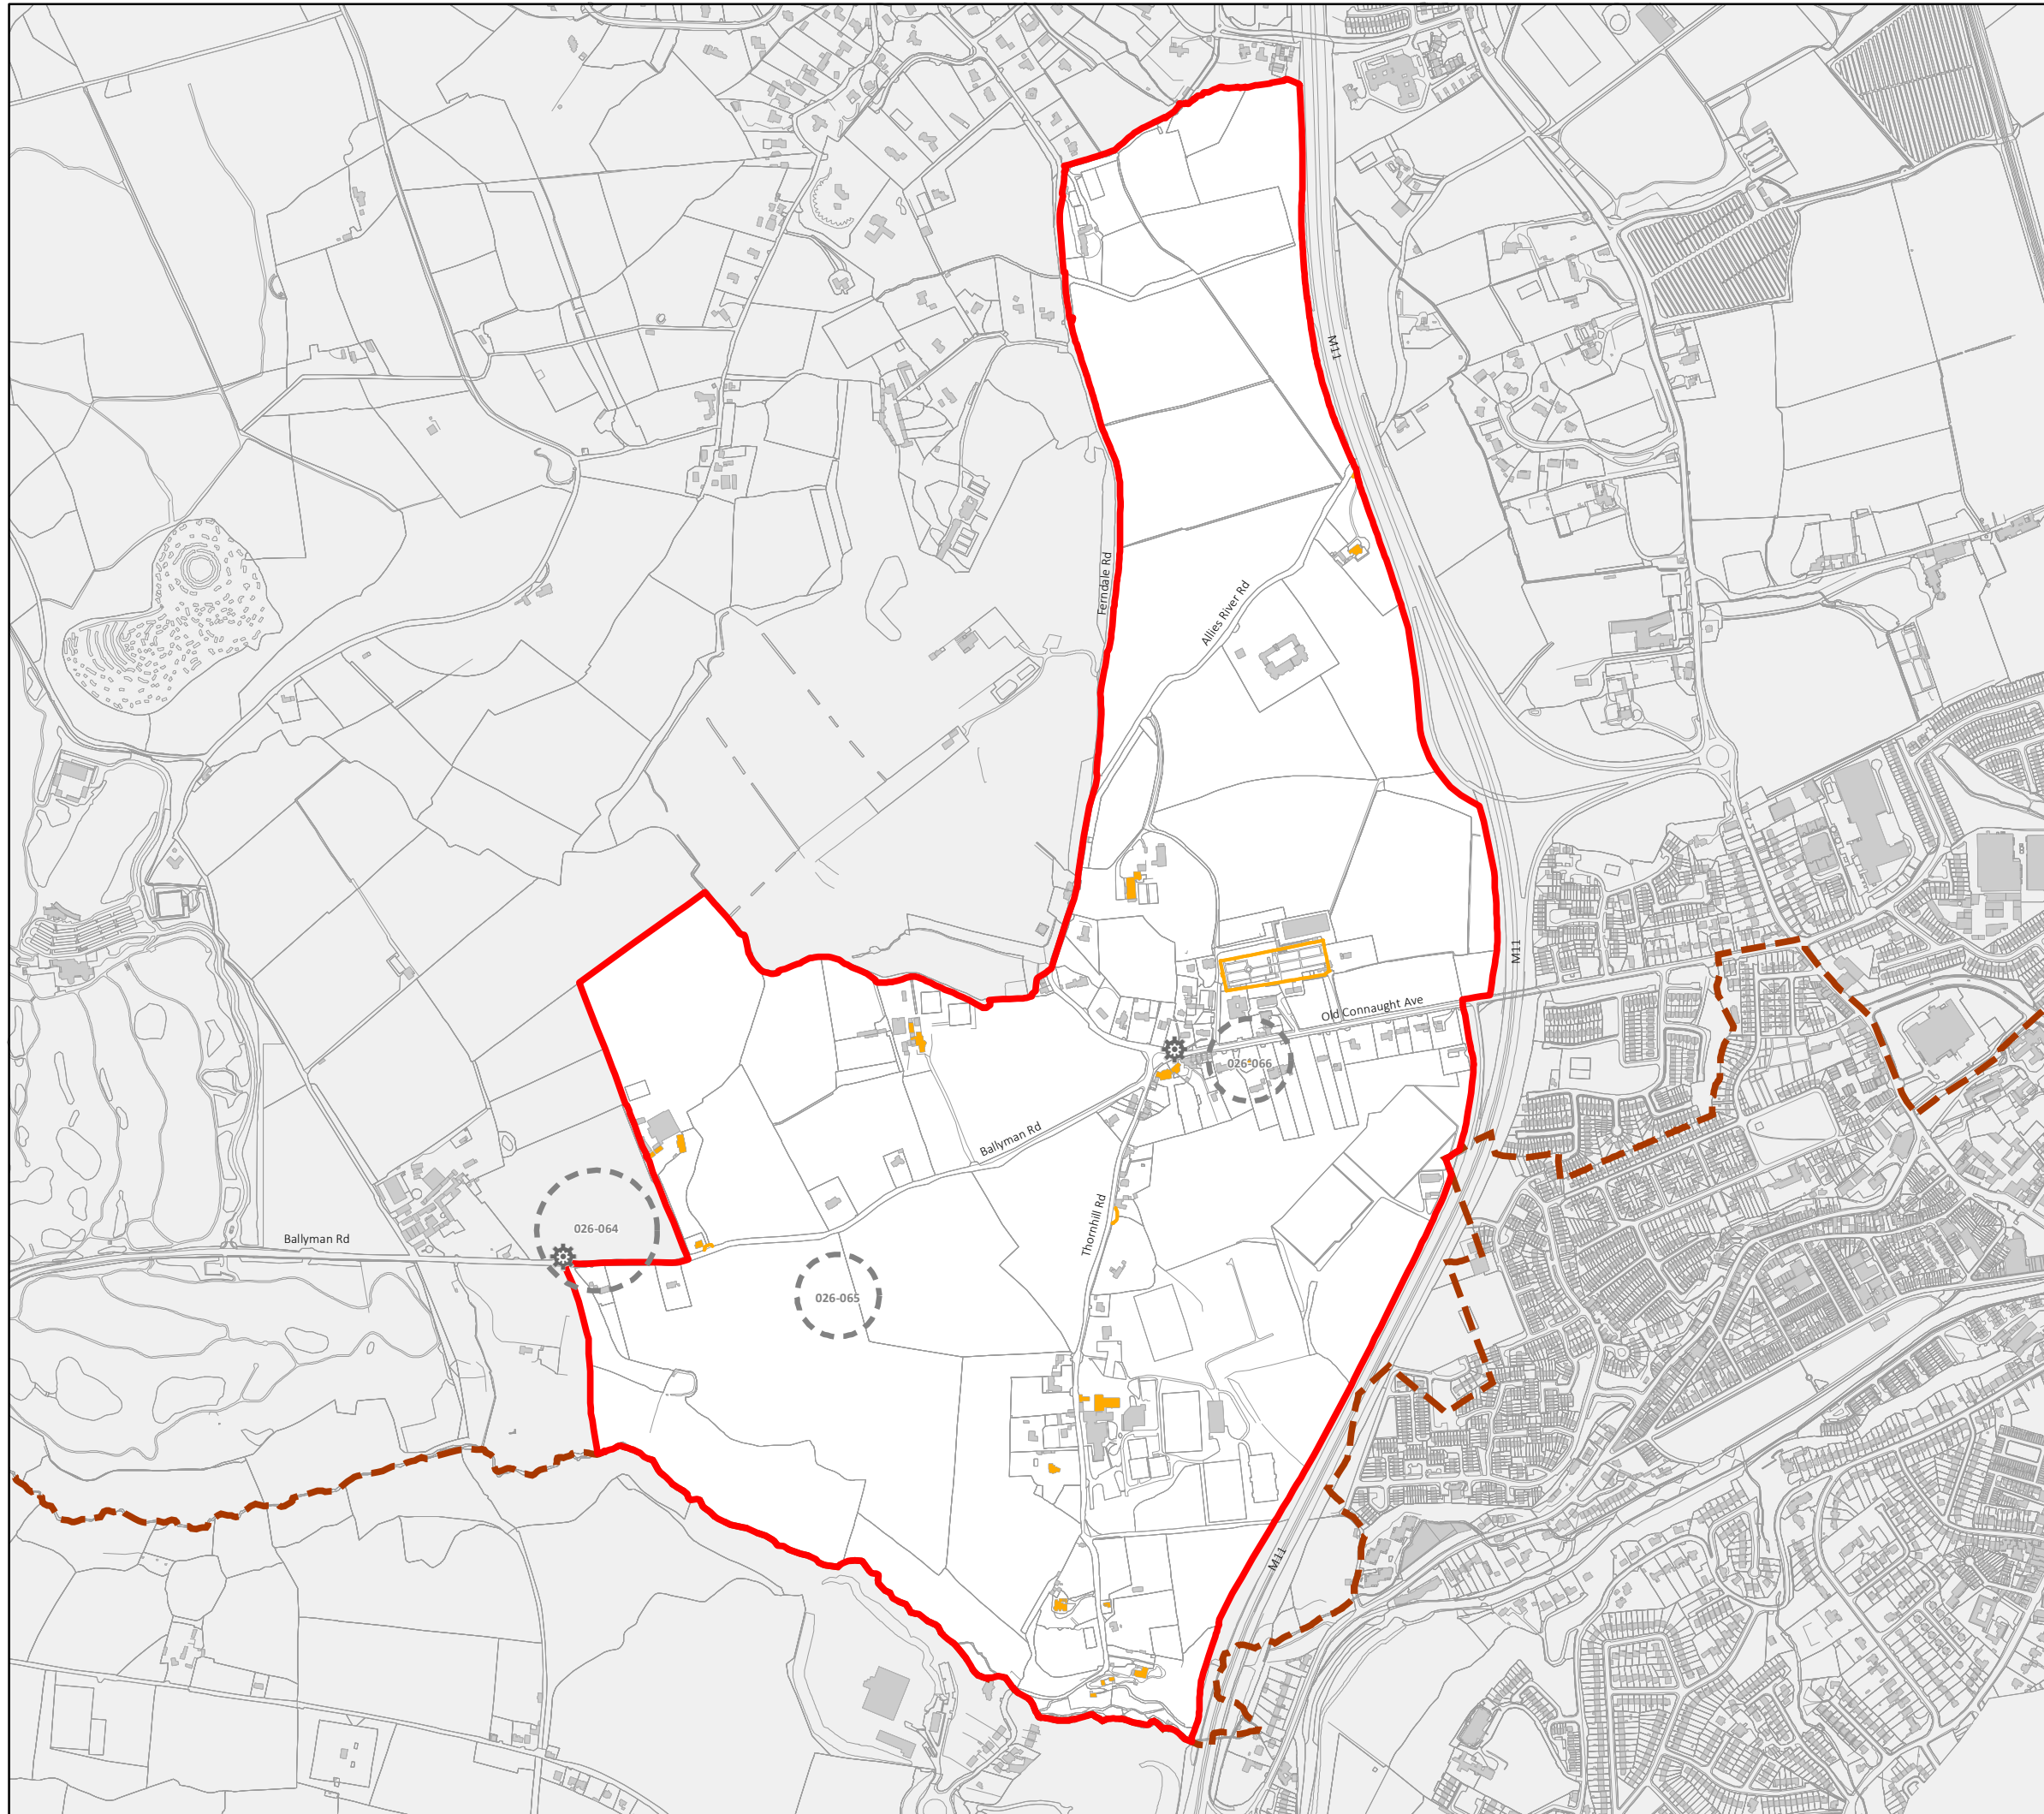

Dráachtphlean Ceantair Seanchonach
Old Connaught Local Area Plan - Pre Draft

- Proposed Boundary of Old Connaught LAP 
- dlr County Boundary 
- Protected Structures 
- Record of Monuments and Places (For Areas of Archaeological Potential) 
- Record of Industrial Heritage 

© - Tailte Eireann, 2023

Planning and
Economic Development
A Blighé
Director of Services

Built Heritage Constraints Map

Senior Planner: L. Walsh	Chief Technician :
Prepared By: L. Walsh	Drawn By: O. Feighery
Date: May 2023	Scale: 1:11,000
Drawing No: PL-22-180	