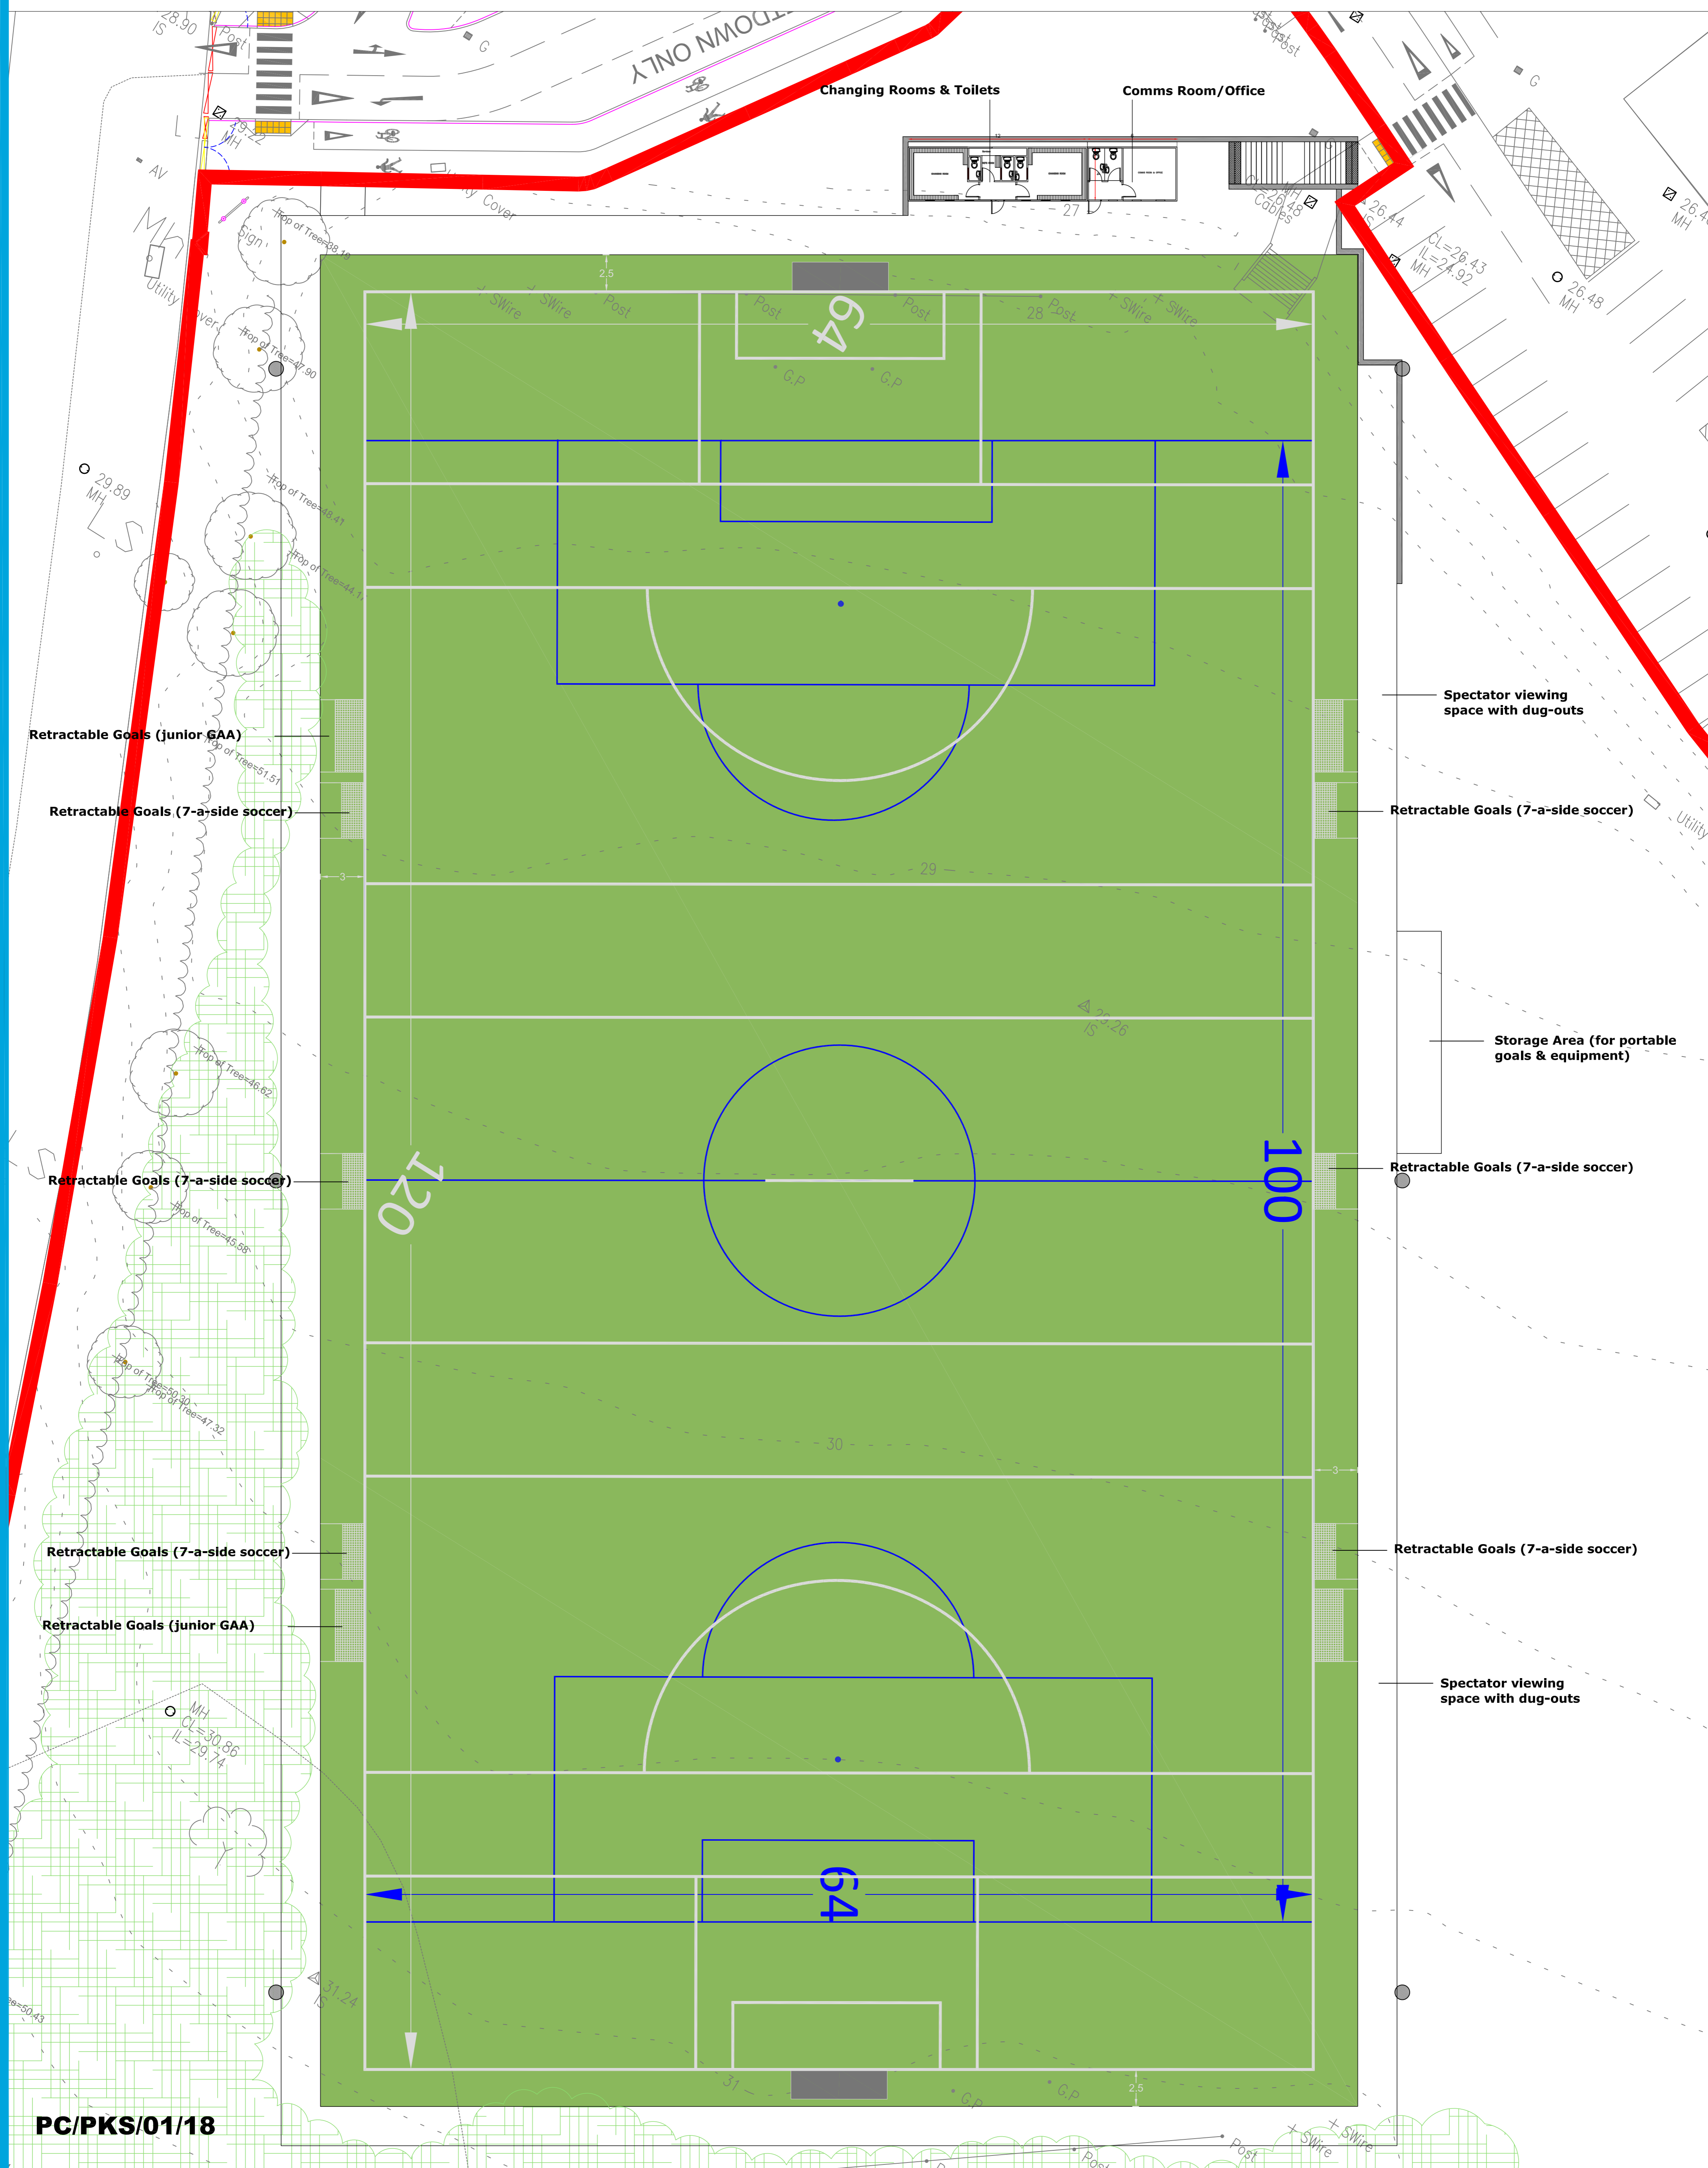

# ALL WEATHER PITCH AT COLAISTE EOIN/IOSAGAIN

## Pitch Plan

6.5 Pitch dimensions and run-off.      GAA Markings (white)      Soccer Markings (blue)

Retractable Goals (junior GAA)

Retractable Goals (7-a-side soccer)

Retractable Goals (7-a-side soccer)

Retractable Goals (7-a-side soccer)

Retractable Goals (junior GAA)

Spectator viewing space with dug-outs

Retractable Goals (7-a-side soccer)

Storage Area (for portable goals & equipment)

Retractable Goals (7-a-side soccer)

Retractable Goals (7-a-side soccer)

Spectator viewing space with dug-outs