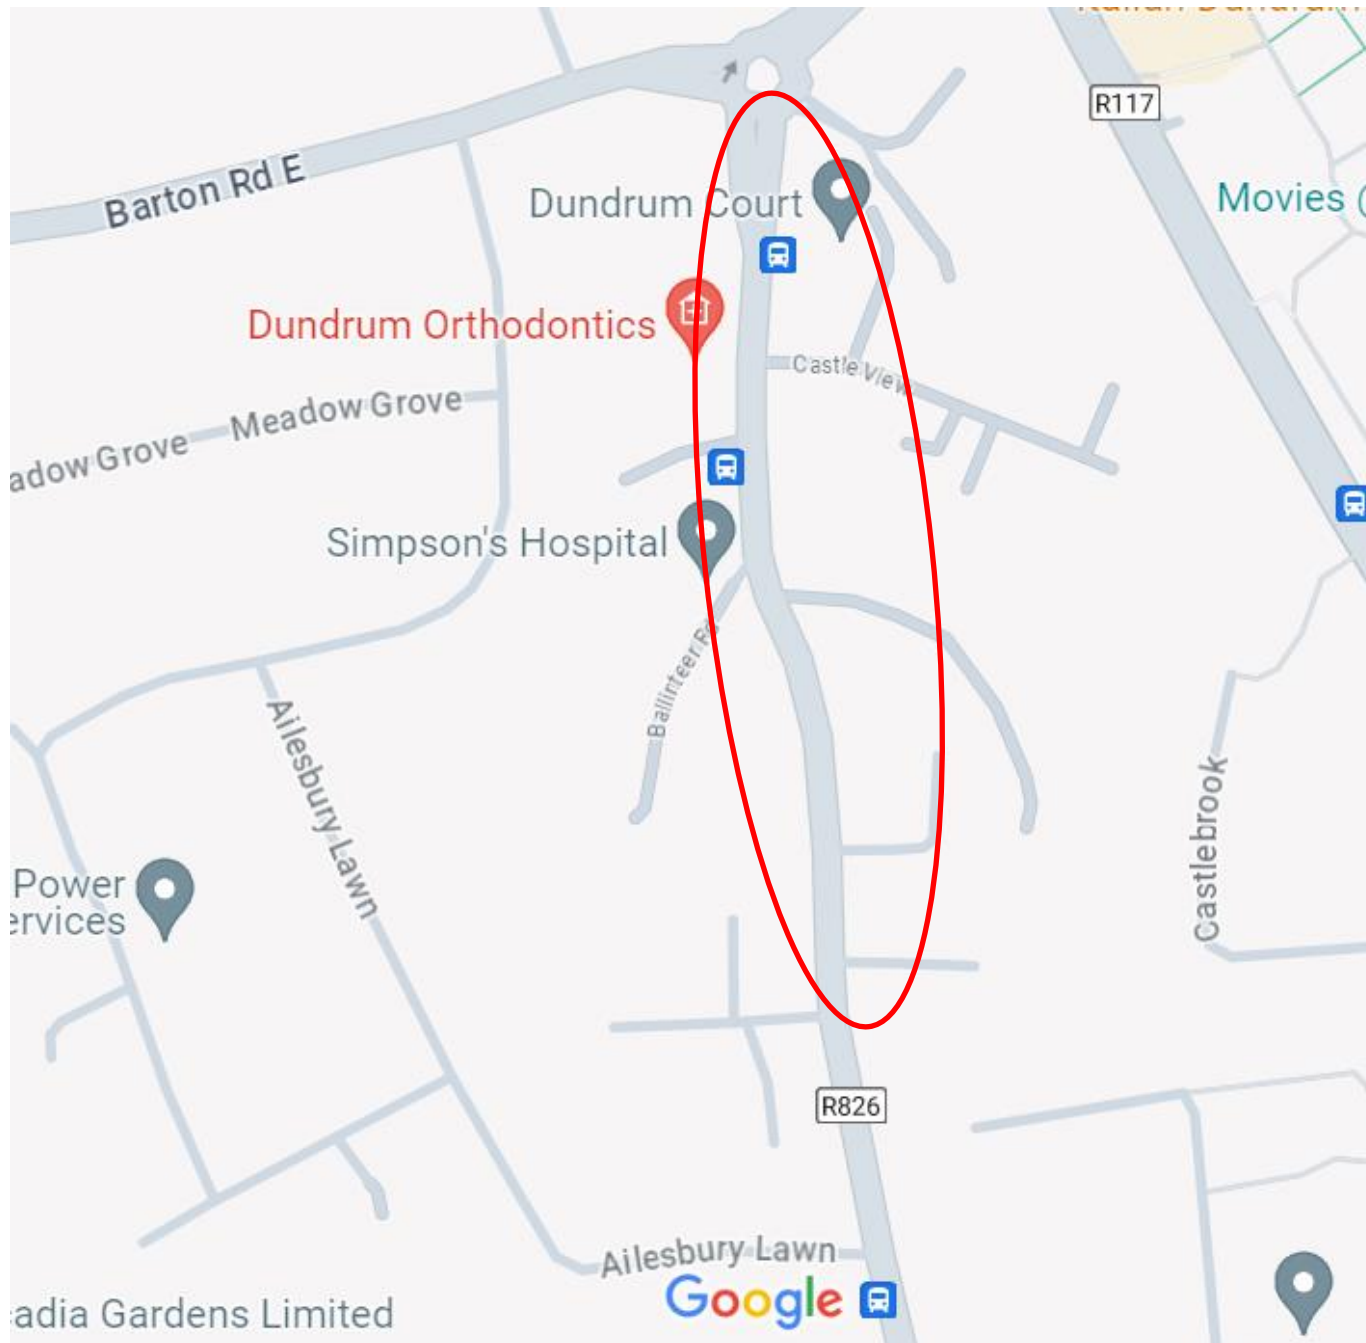

Dundrum Area Committee WP 2024 Location map Brennanstown Road

Enniskerry Road

Ballinteer Road

Village Road Aiken's Village

Meadowmount

Deerpark Road Mount Merrion

The Heights Woodpark Ballinteer

Cornelscourt Hill/Bray Rd Junction

Mount Anville (Cul de Sac at Park)

Kerrymount Avenue Footpaths

Sandyford Business District Footpaths

Mount Anville Road Footpaths

The Park Cabinteely Footpaths

Cornelscourt Village Footpaths