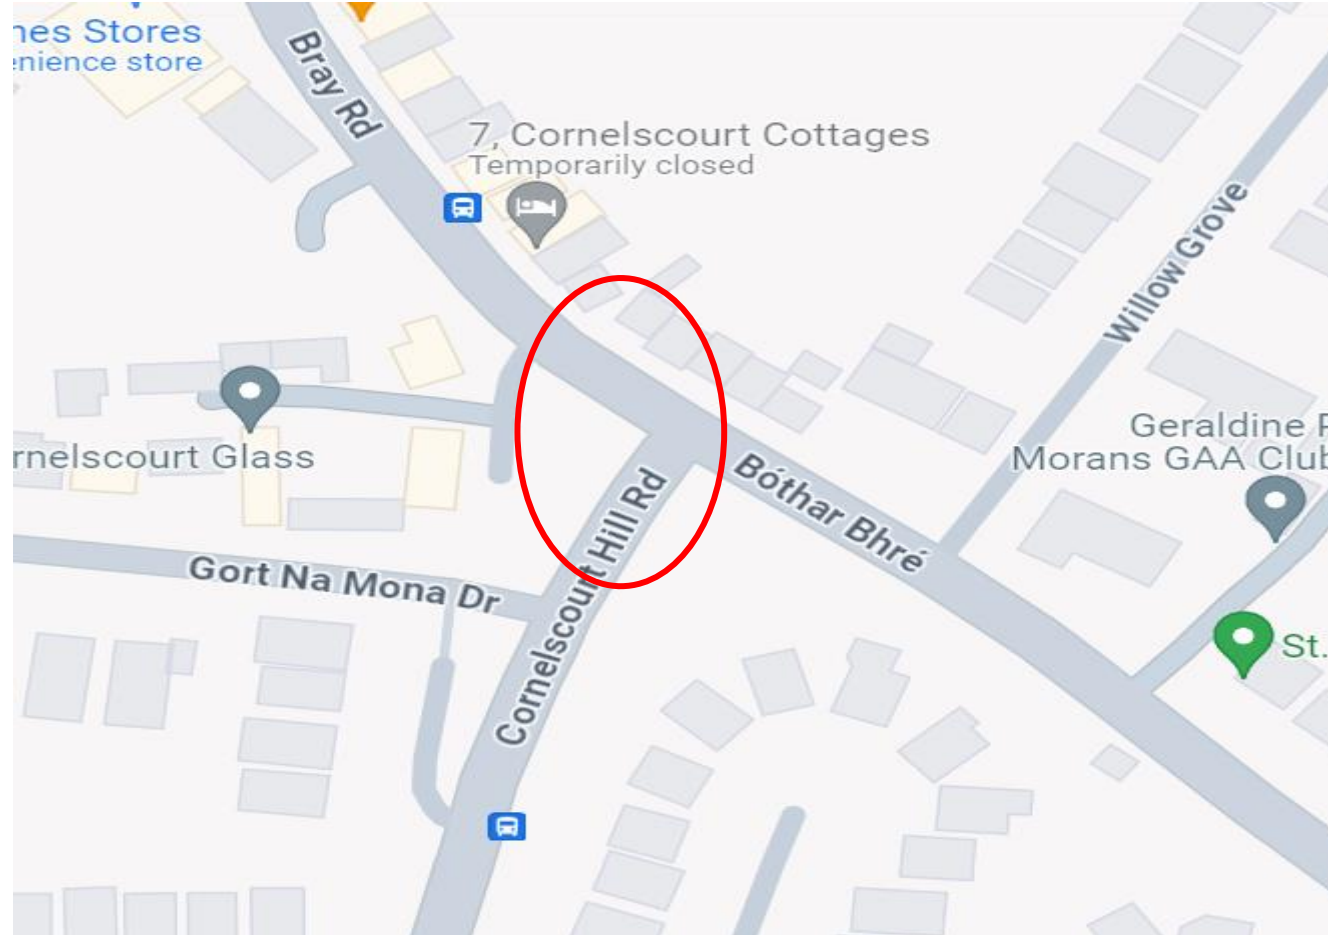

Dundrum Area Committee WP 2024 Location map Brennanstown Road

Enniskerry Road

Ballinteer Road

Village Road Aiken's Village

Meadowmount

Deerpark Road Mount Merrion

The Heights Woodpark Ballinteer

Cornelscourt Hill/Bray Rd Junction

Mount Anville (Cul de Sac at Park)

Kerrymount Avenue Footpaths

Sandyford Business District Footpaths

Mount Anville Road Footpaths

The Park Cabinteely Footpaths

Cornelscourt Village Footpaths