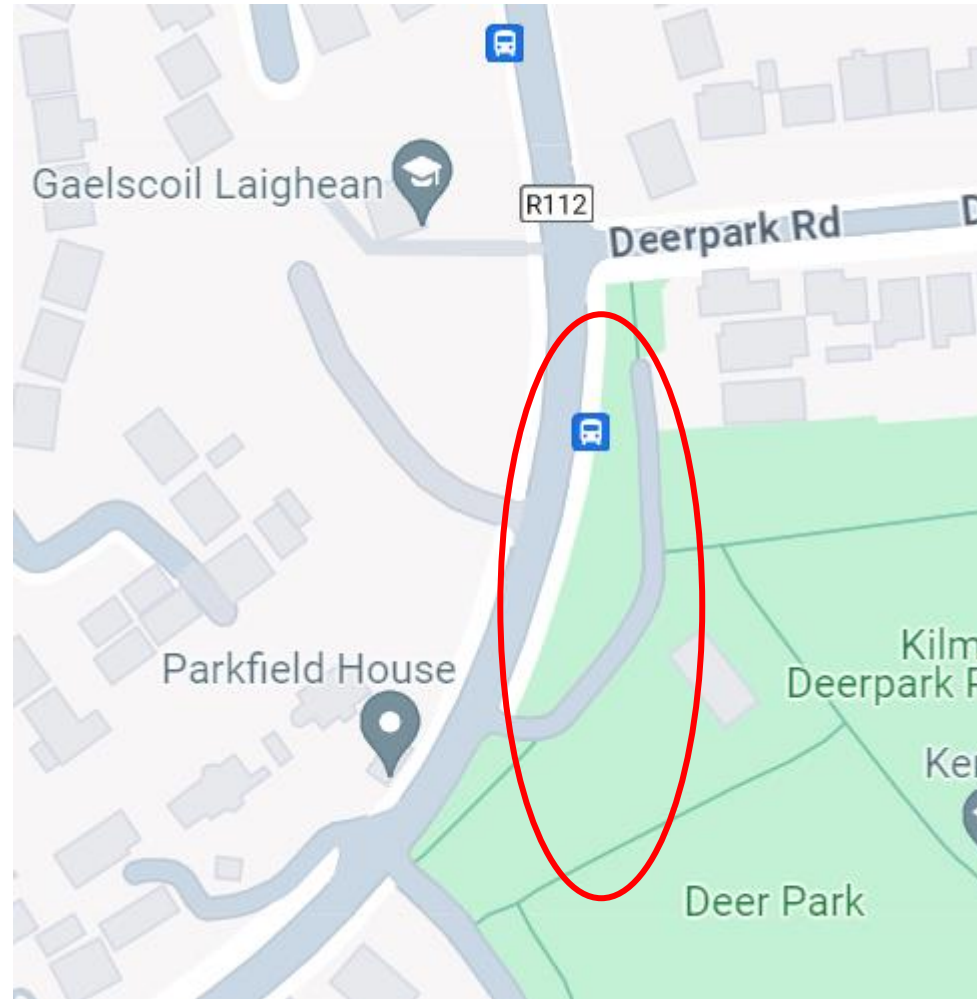

Dundrum Area Committee WP 2024 Location map Brennanstown Road

Enniskerry Road

Ballinteer Road

Village Road Aiken's Village

Meadowmount

Deerpark Road Mount Merrion

The Heights Woodpark Ballinteer

Cornelscourt Hill/Bray Rd Junction

Mount Anville (Cul de Sac at Park)

Kerrymount Avenue Footpaths

Sandyford Business District Footpaths

Mount Anville Road Footpaths

The Park Cabinteely Footpaths

Cornelscourt Village Footpaths