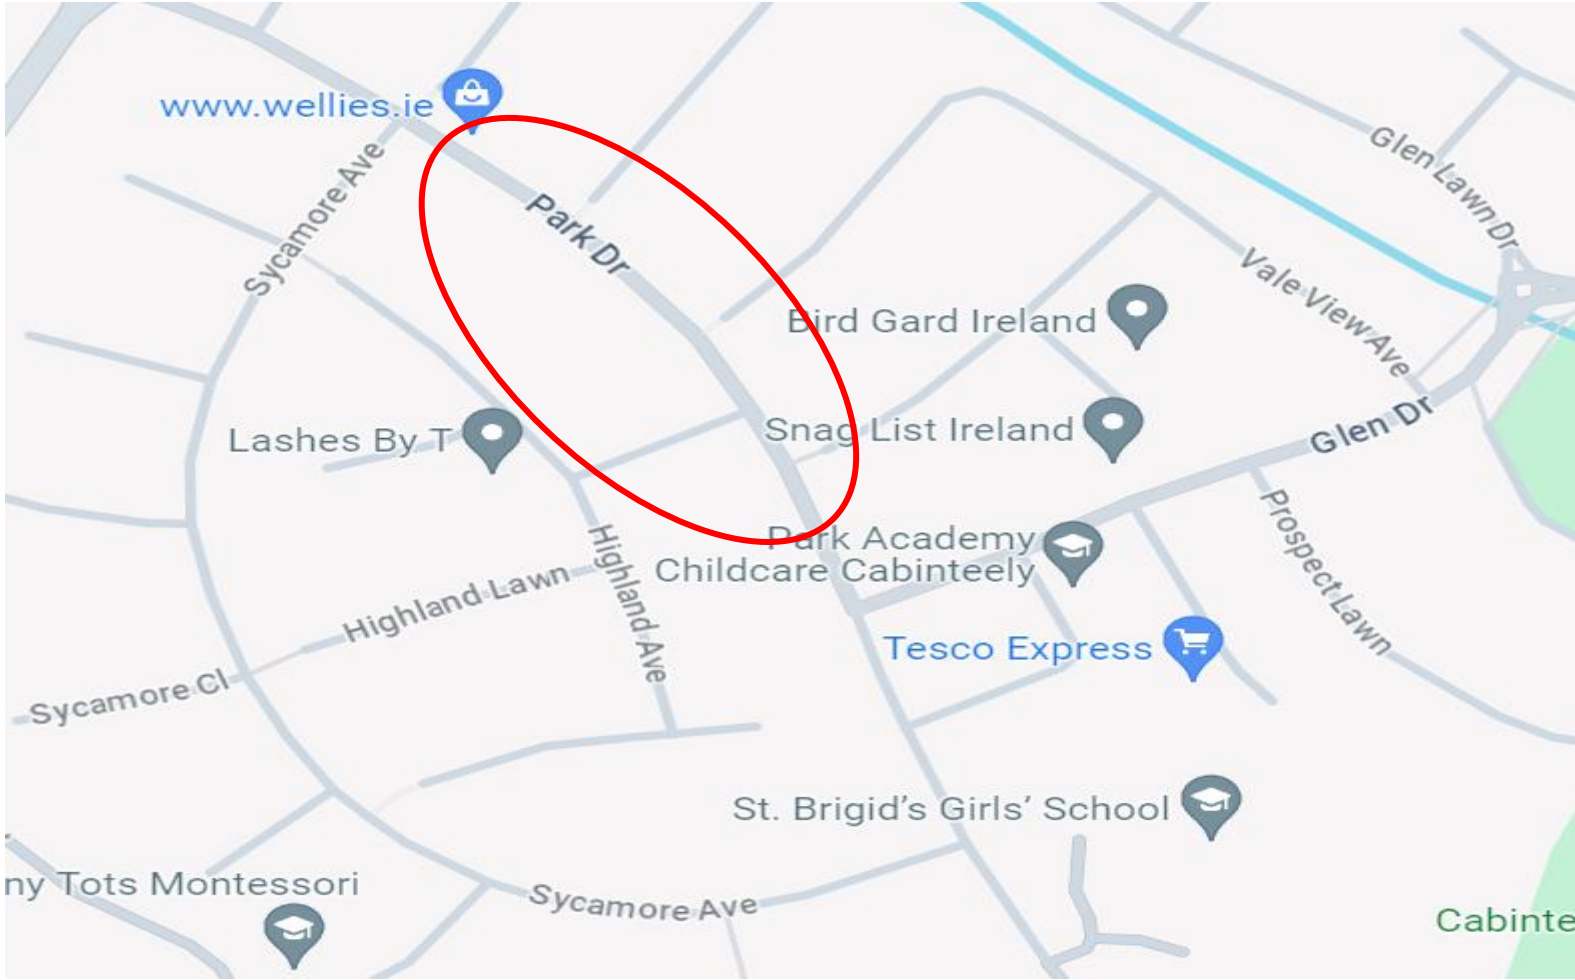

Dundrum Area Committee WP 2024 Location map Brennanstown Road

Enniskerry Road

Ballinteer Road

Village Road Aiken's Village

Meadowmount

Deerpark Road Mount Merrion

The Heights Woodpark Ballinteer

Cornelscourt Hill/Bray Rd Junction

Mount Anville (Cul de Sac at Park)

Kerrymount Avenue Footpaths

Sandyford Business District Footpaths

Mount Anville Road Footpaths

The Park Cabinteely Footpaths

Cornelscourt Village Footpaths