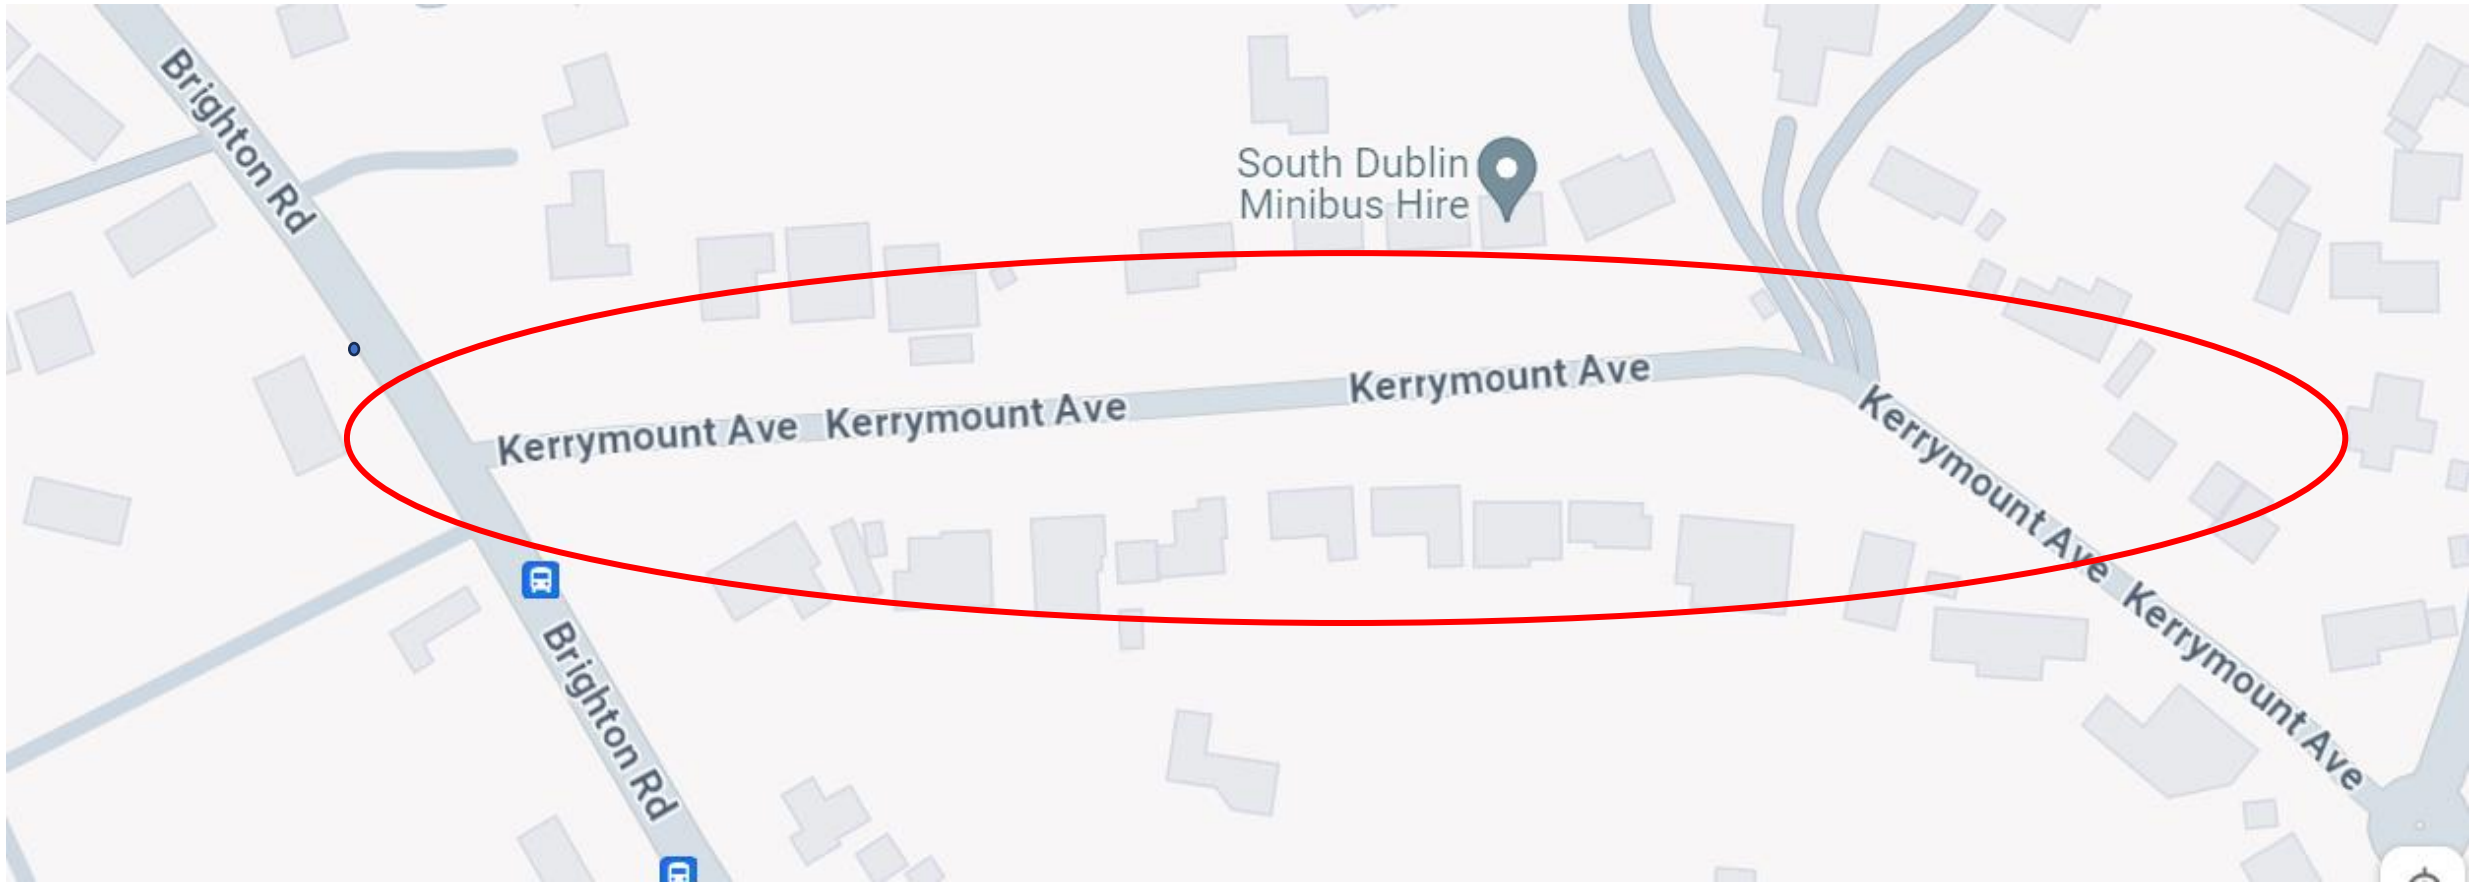

Dundrum Area Committee WP 2024 Location map Brennanstown Road

Enniskerry Road

Ballinteer Road

Village Road Aiken's Village

Meadowmount

Deerpark Road Mount Merrion

The Heights Woodpark Ballinteer

Cornelscourt Hill/Bray Rd Junction

Mount Anville (Cul de Sac at Park)

Kerrymount Avenue Footpaths

Sandyford Business District Footpaths

Mount Anville Road Footpaths

The Park Cabinteely Footpaths

Cornelscourt Village Footpaths