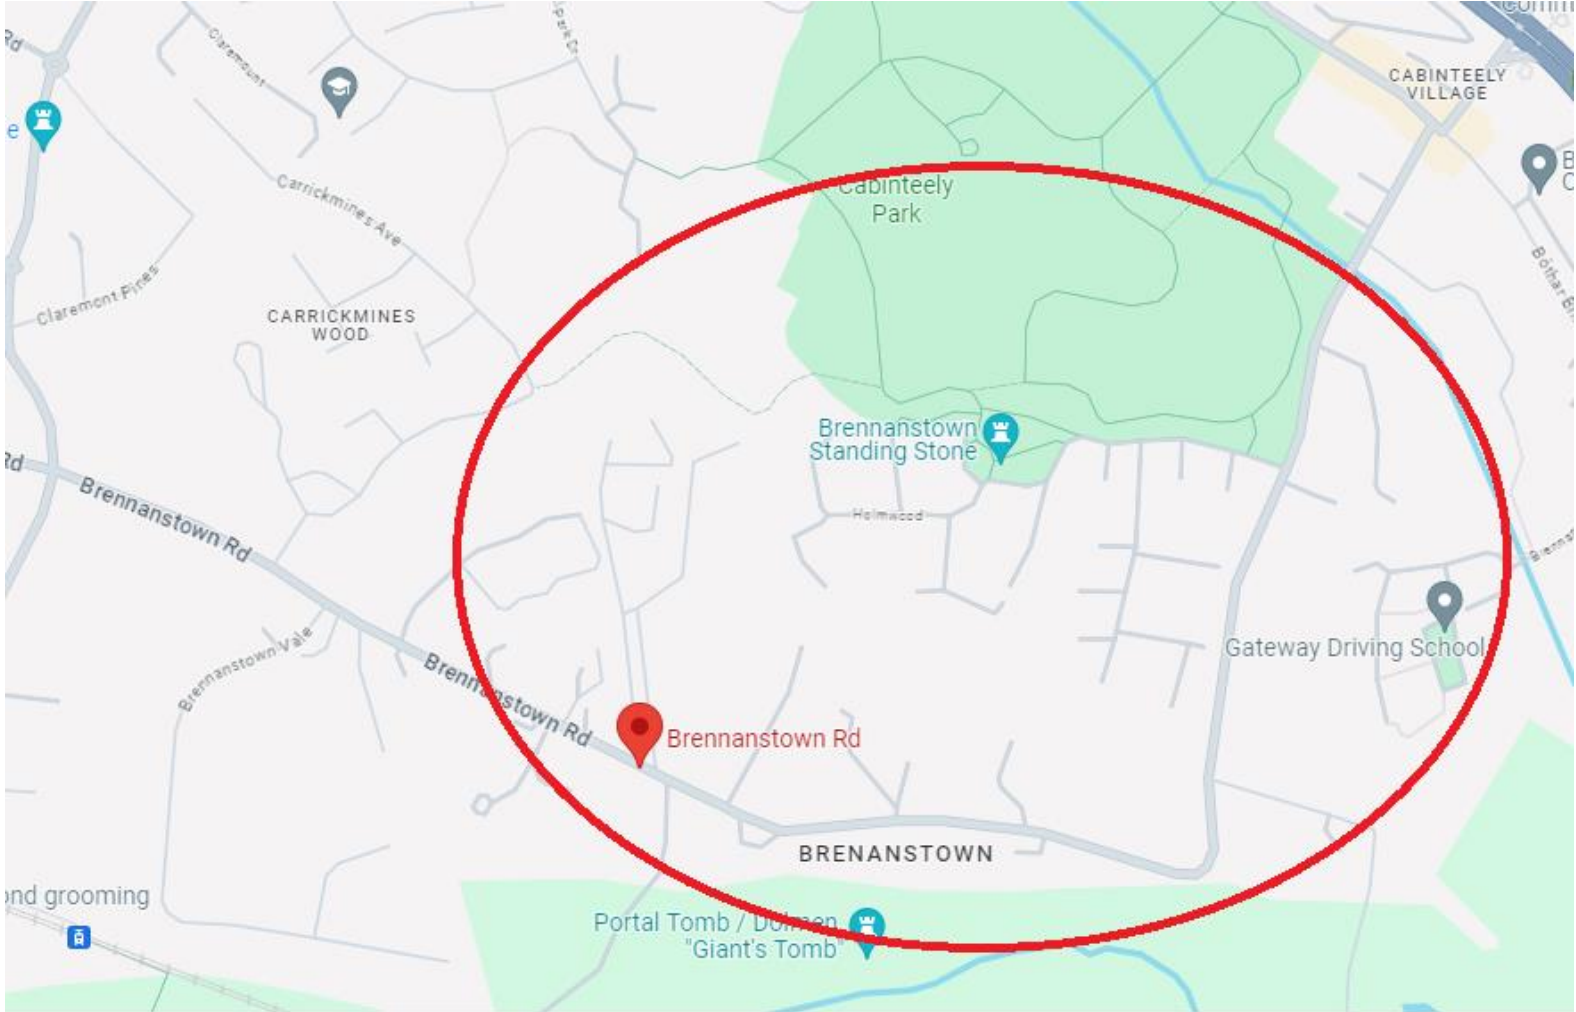

Dundrum Area Committee WP 2024 Location map Brennanstown Road

Enniskerry Road

Ballinteer Road

Village Road Aiken's Village

Meadowmount

Deerpark Road Mount Merrion

The Heights Woodpark Ballinteer

Cornelscourt Hill/Bray Rd Junction

Mount Anville (Cul de Sac at Park)

Kerrymount Avenue Footpaths

Sandyford Business District Footpaths

Mount Anville Road Footpaths

The Park Cabinteely Footpaths

Cornelscourt Village Footpaths