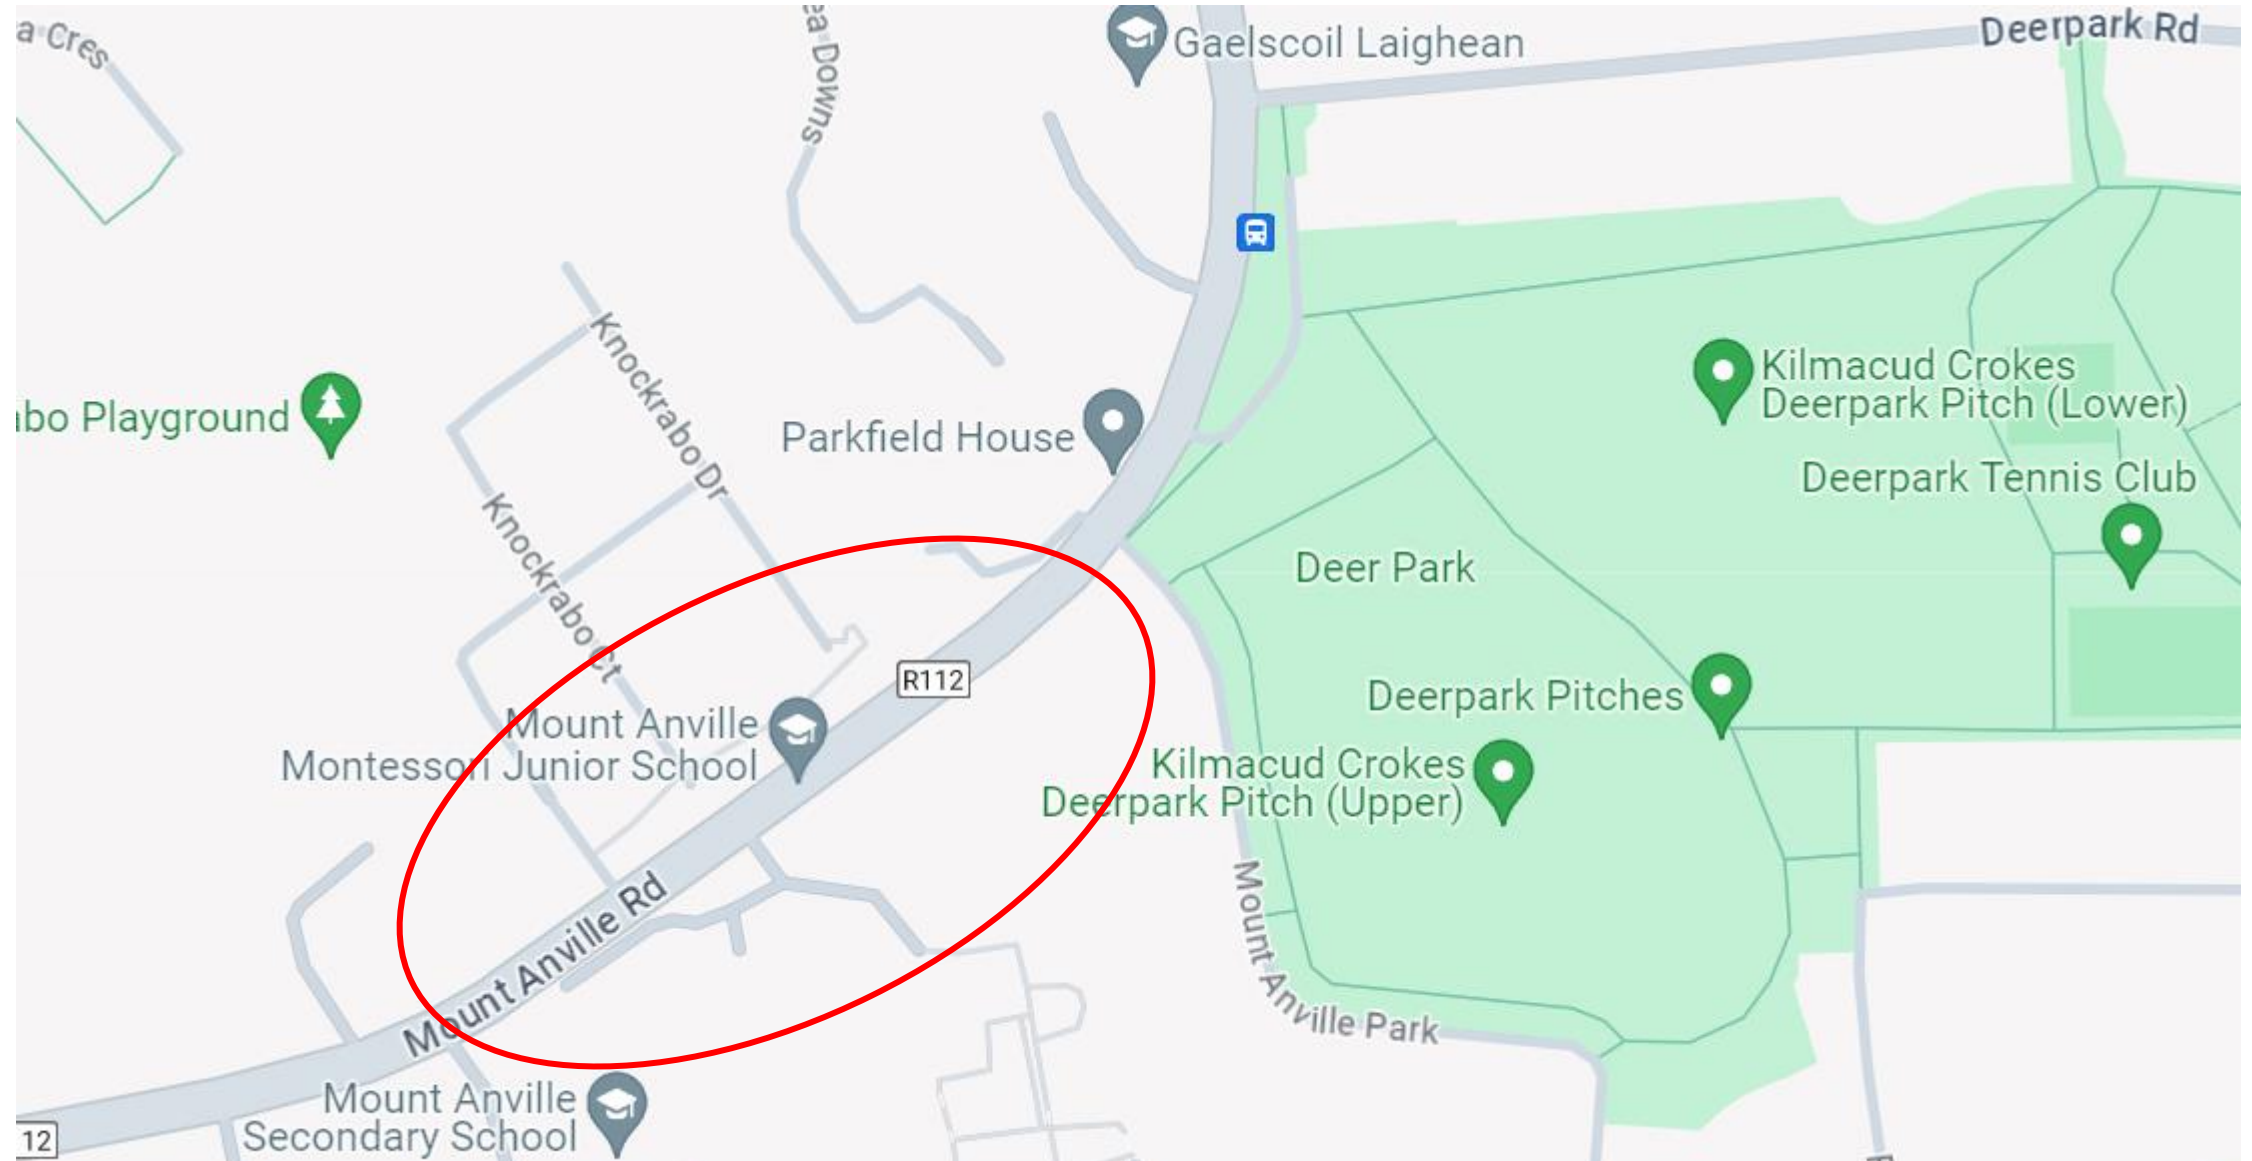

Dundrum Area Committee WP 2024 Location map Brennanstown Road

Enniskerry Road

Ballinteer Road

Village Road Aiken's Village

Meadowmount

Deerpark Road Mount Merrion

The Heights Woodpark Ballinteer

Cornelscourt Hill/Bray Rd Junction

Mount Anville (Cul de Sac at Park)

Kerrymount Avenue Footpaths

Sandyford Business District Footpaths

Mount Anville Road Footpaths

The Park Cabinteely Footpaths

Cornelscourt Village Footpaths