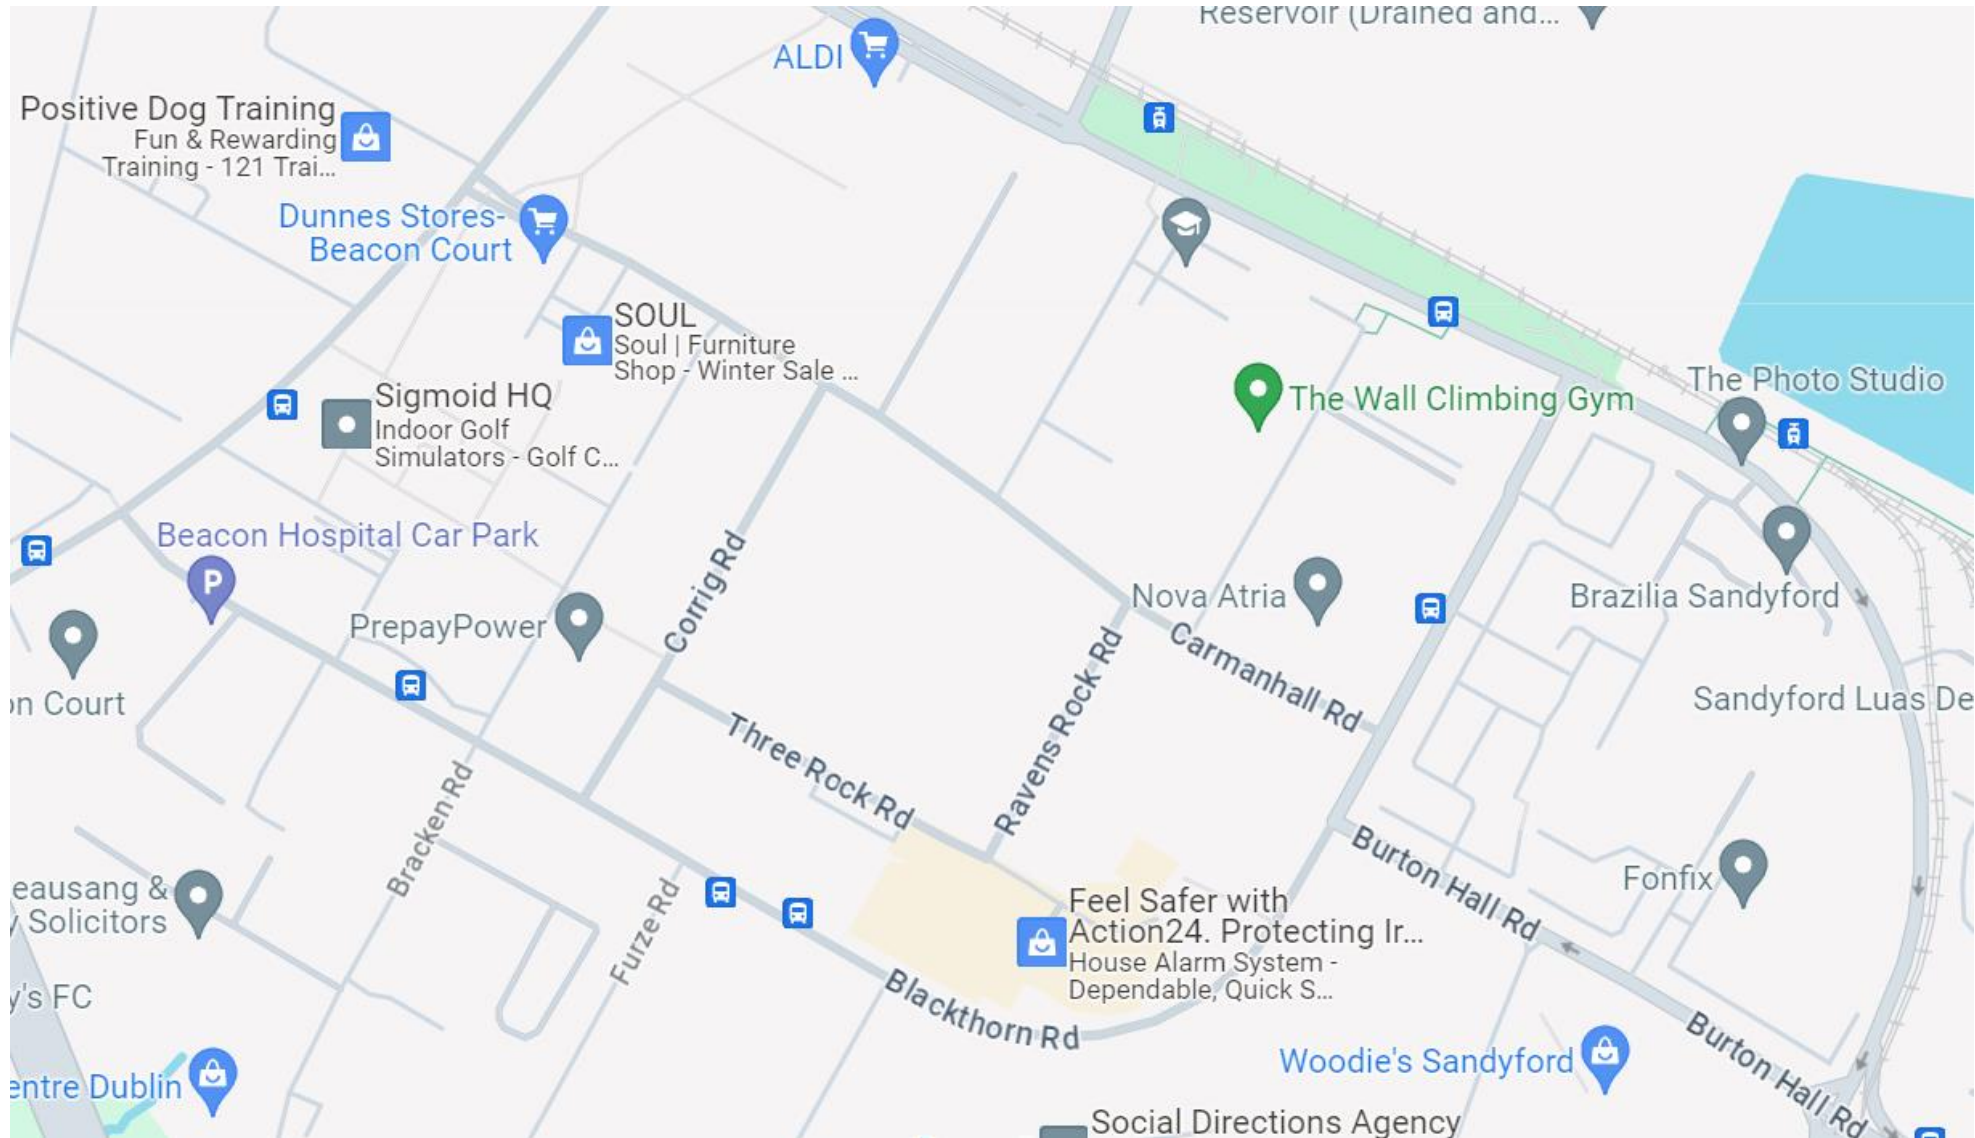

Dundrum Area Committee WP 2024 Location map Brennanstown Road

Enniskerry Road

Ballinteer Road

Village Road Aiken's Village

Meadowmount

Deerpark Road Mount Merrion

The Heights Woodpark Ballinteer

Cornelscourt Hill/Bray Rd Junction

Mount Anville (Cul de Sac at Park)

Kerrymount Avenue Footpaths

Sandyford Business District Footpaths

Mount Anville Road Footpaths

The Park Cabinteely Footpaths

Cornelscourt Village Footpaths