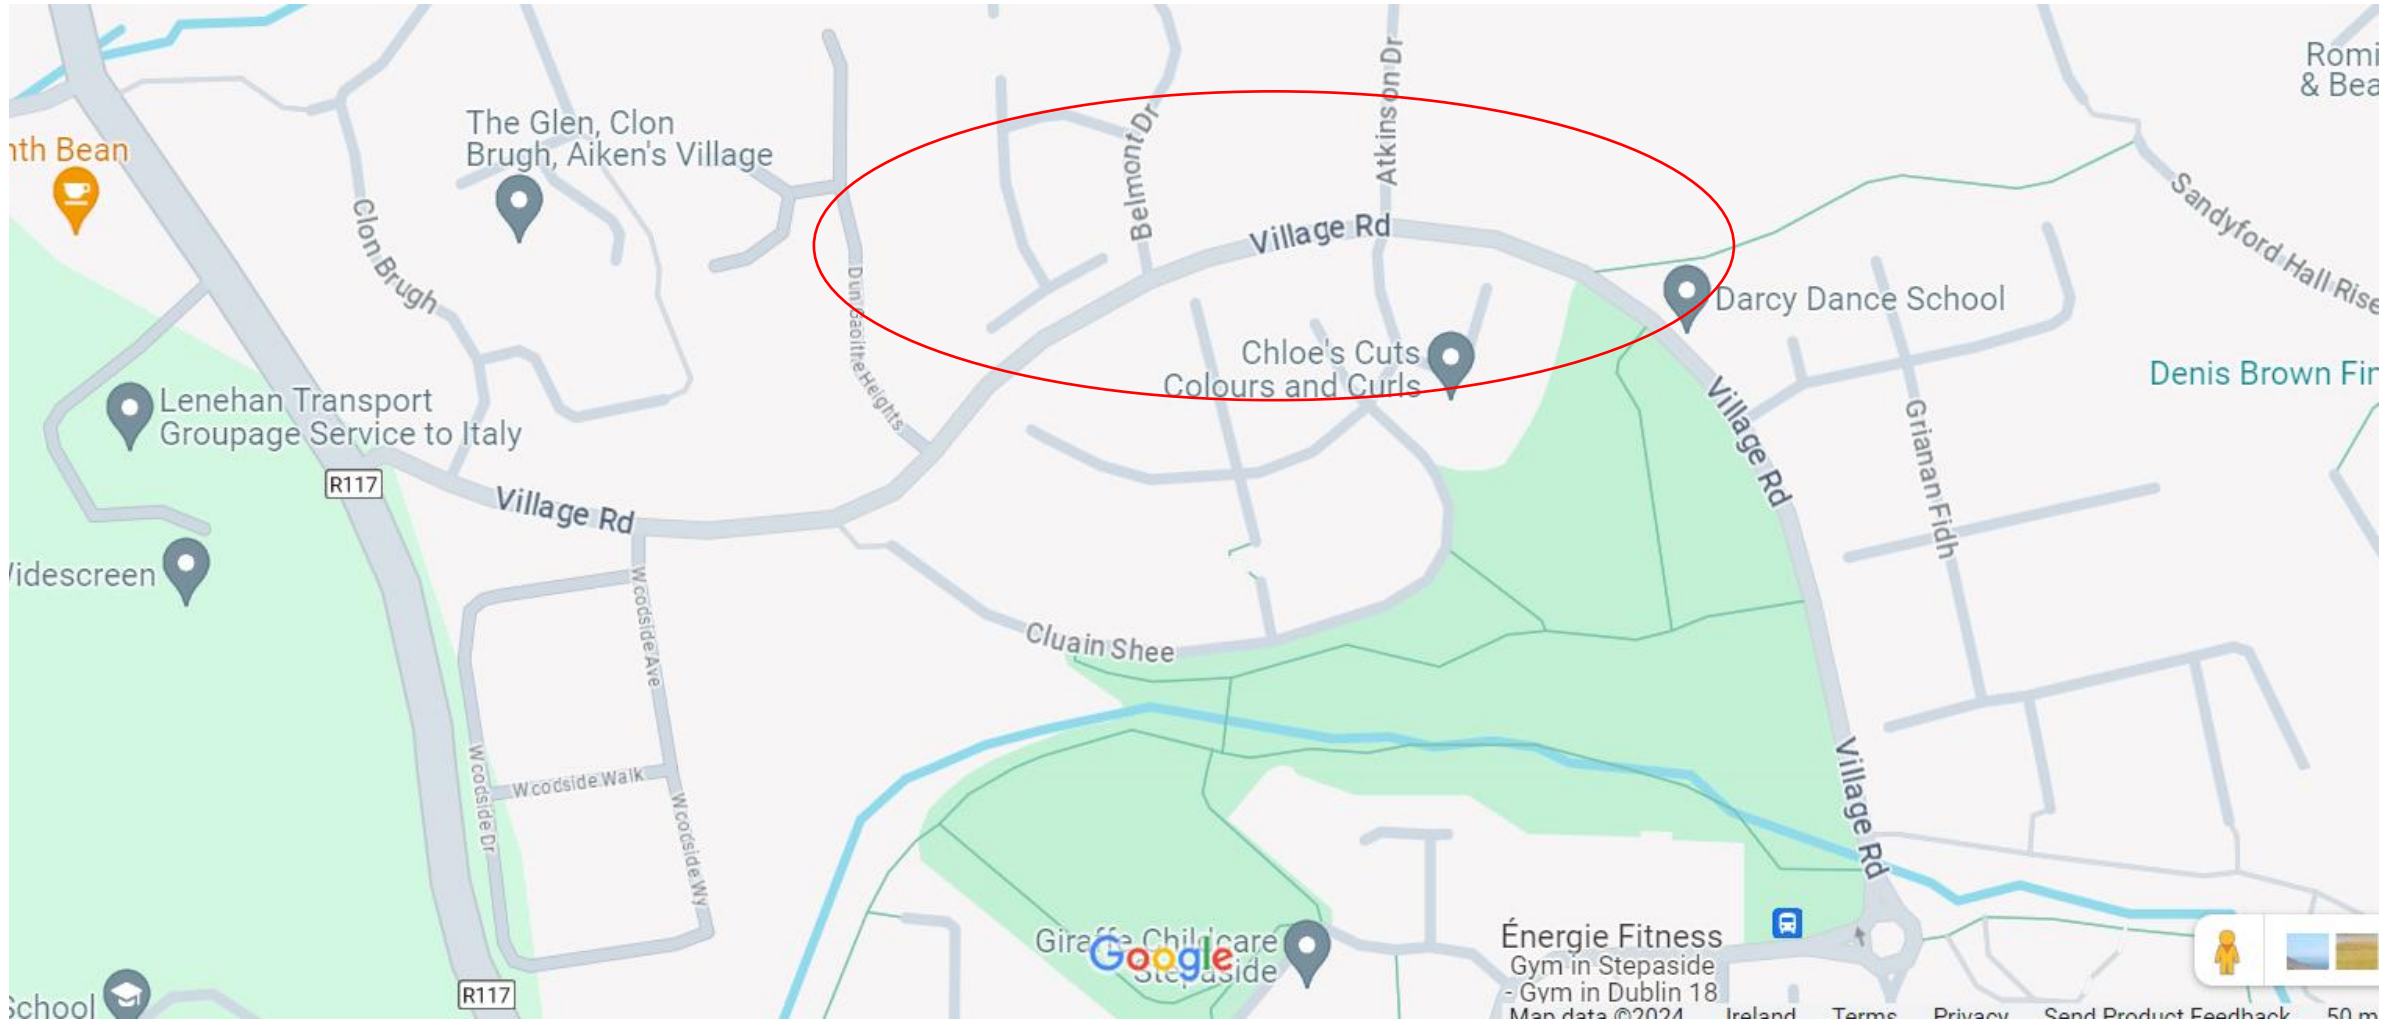

Dundrum Area Committee WP 2024 Location map Brennanstown Road

Enniskerry Road

Ballinteer Road

Village Road Aiken's Village

Meadowmount

Deerpark Road Mount Merrion

The Heights Woodpark Ballinteer

Cornelscourt Hill/Bray Rd Junction

Mount Anville (Cul de Sac at Park)

Kerrymount Avenue Footpaths

Sandyford Business District Footpaths

Mount Anville Road Footpaths

The Park Cabinteely Footpaths

Cornelscourt Village Footpaths