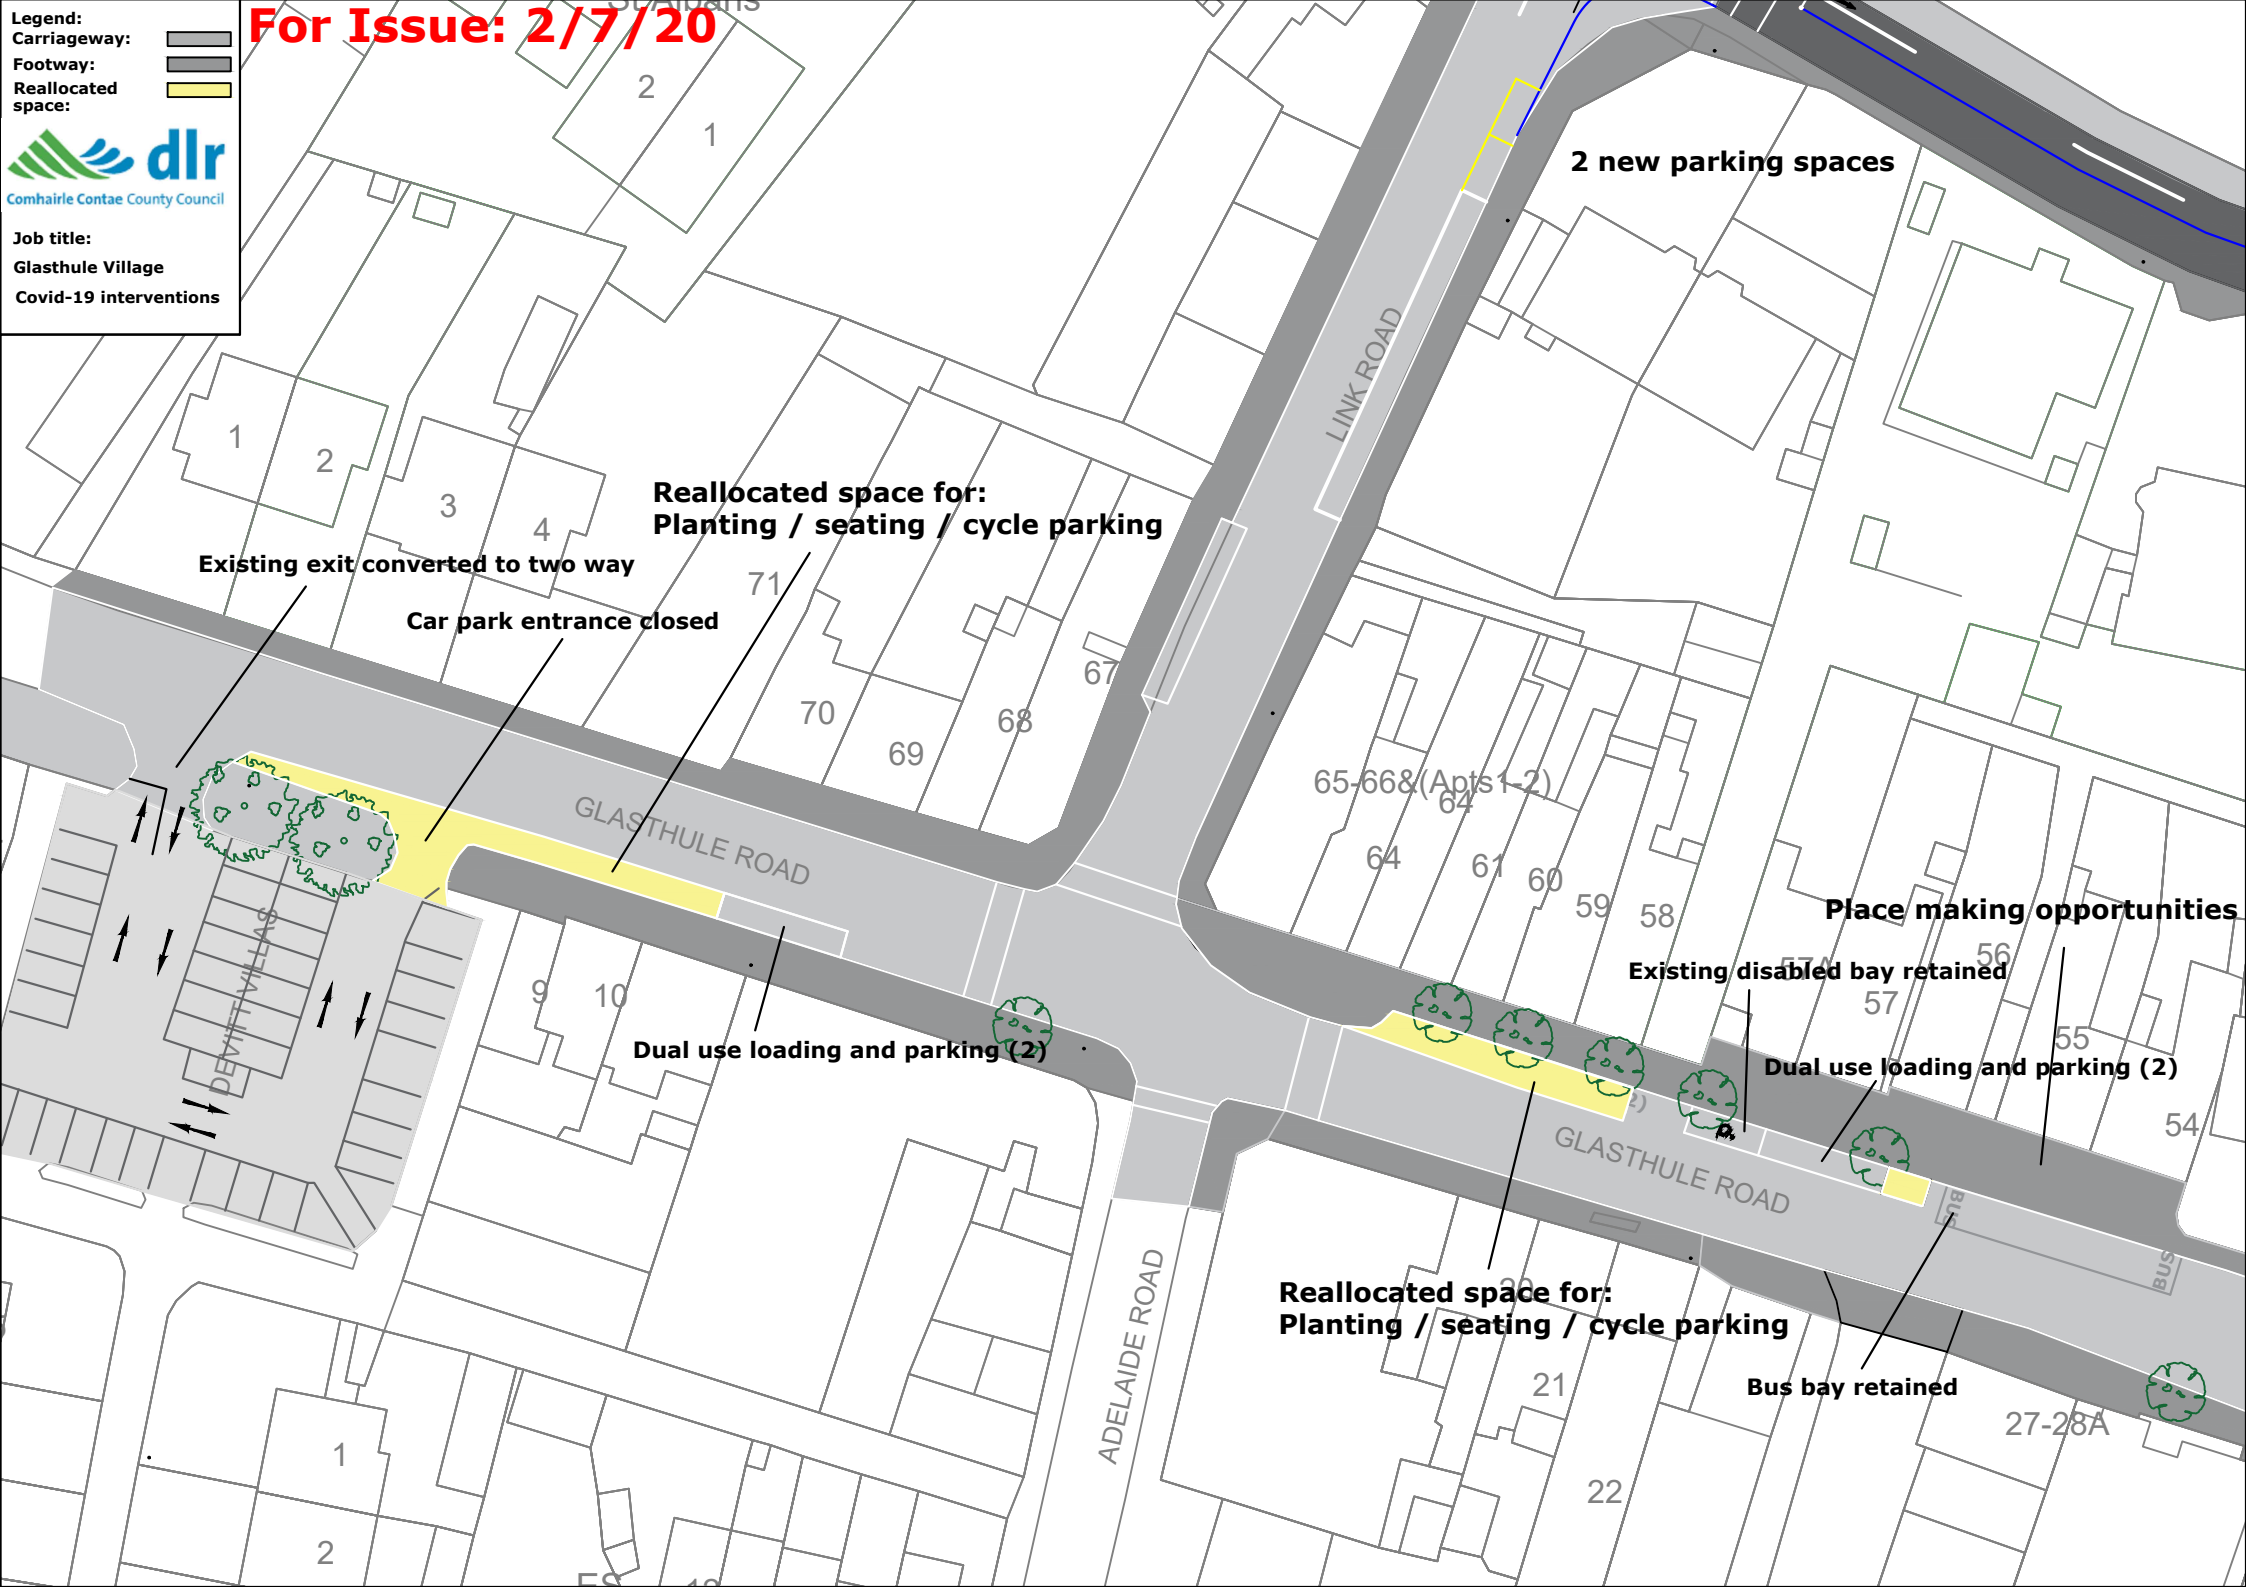

For Issue: 2/7/20

- Legend:
- Carriageway: [Grey line]
 - Footway: [Dark grey line]
 - Reallocated space: [Yellow line]

Job title:
Glasthule Village
Covid-19 interventions

2 new parking spaces

Reallocated space for:
Planting / seating / cycle parking

Existing exit converted to two way

Car park entrance closed

GLASTHULE ROAD

LINK ROAD

65-66&(Apts 1-2)

Place making opportunities

Existing disabled bay retained

Dual use loading and parking (2)

Dual use loading and parking (2)

GLASTHULE ROAD

Reallocated space for:
Planting / seating / cycle parking

Bus bay retained

ADELAIDE ROAD

27-28A