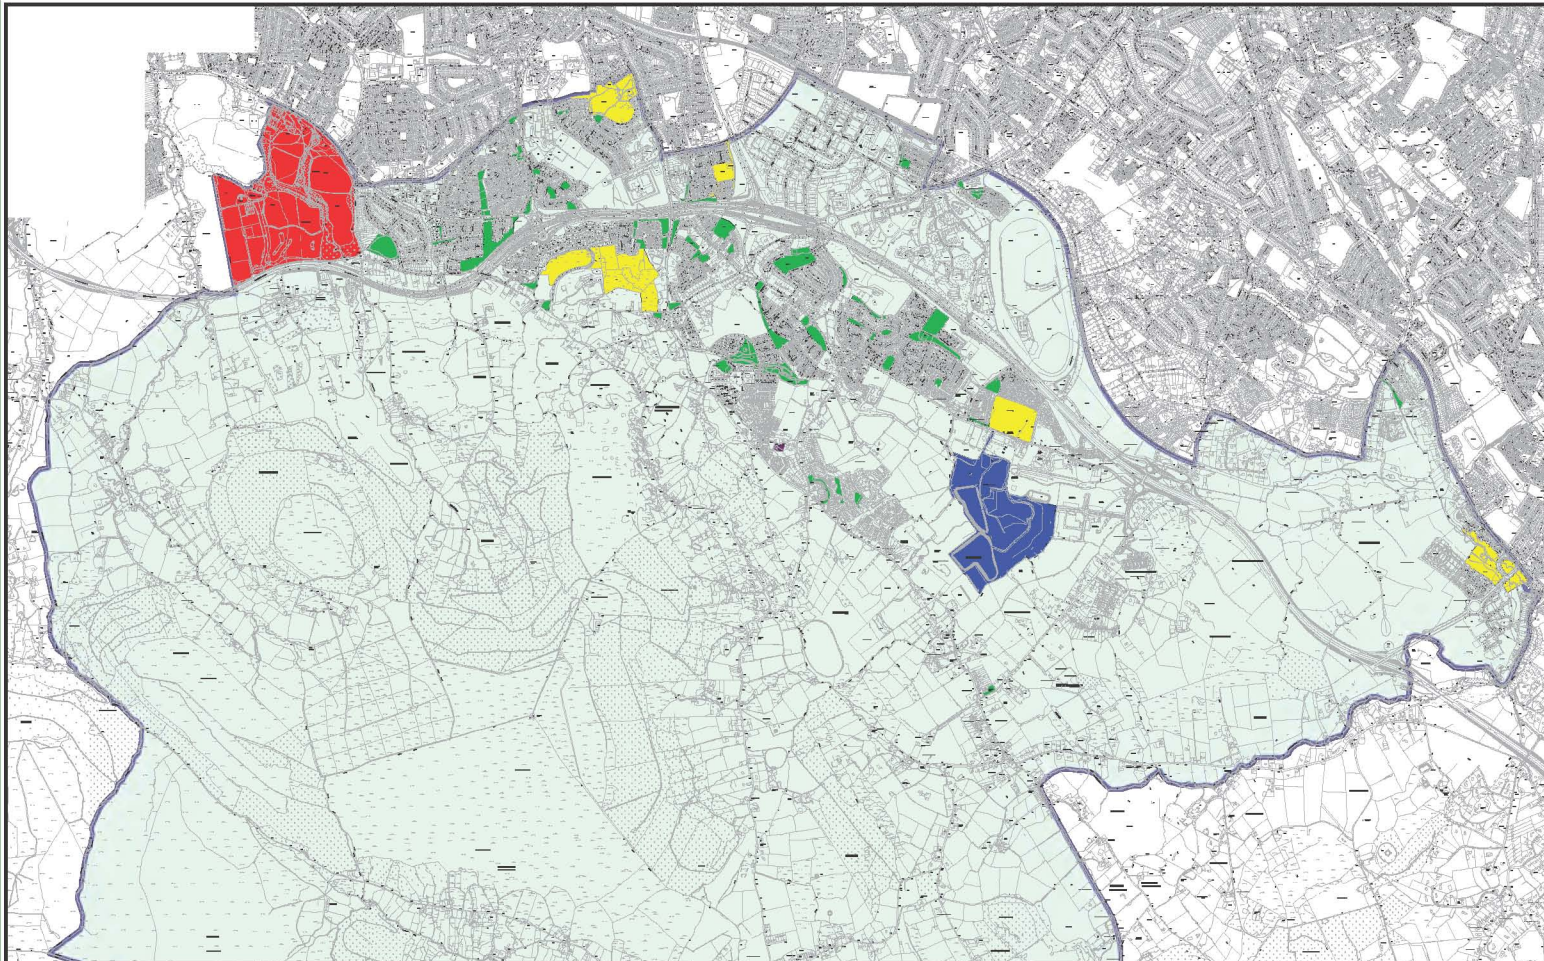

**DLRCC
Open Space Strategy.**

 **Glencullen Electoral Area Boundary**

Parks

-  Flagship Park (1)
-  Major Local Park (1)
-  Local Parks (8)

Open spaces

-  Amenity Open Space (56)
-  Cemeteries and Burial Grounds (2)

Map 1.5

Glencullen Electoral Area:

Typology

Scale : N/A

Date : November 2010

Number of parks and open spaces by typology

Hectares of parks and open spaces by typology

Comhairle Contae County Council