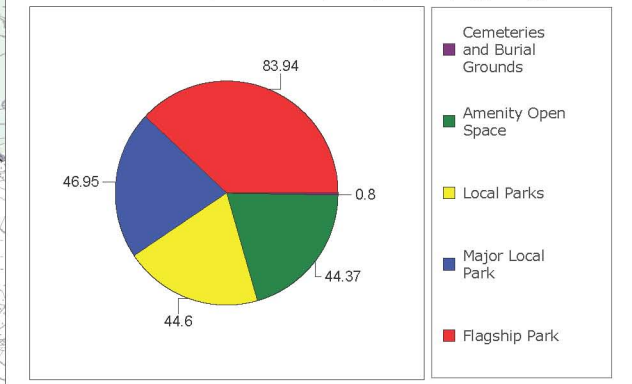

Map 1.5

Glencullen Electoral Area:

Typology

Scale : N/A

Date : November 2010

Number of parks and open spaces by typology

Hectares of parks and open spaces by typology

Comhairle Contae County Council