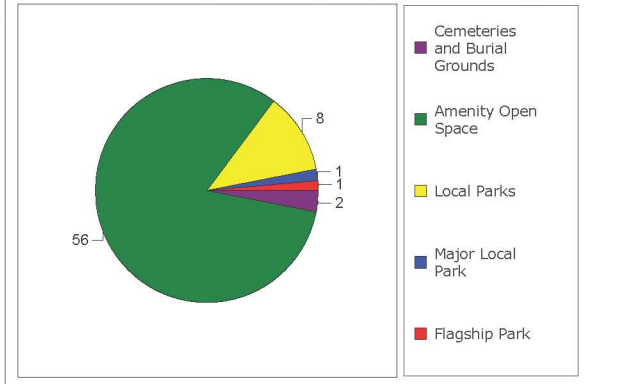

Map 1.5

Glencullen Electoral Area:

Typology

Scale : N/A

Date : November 2010

Number of parks and open spaces by typology

Hectares of parks and open spaces by typology

Comhairle Contae County Council