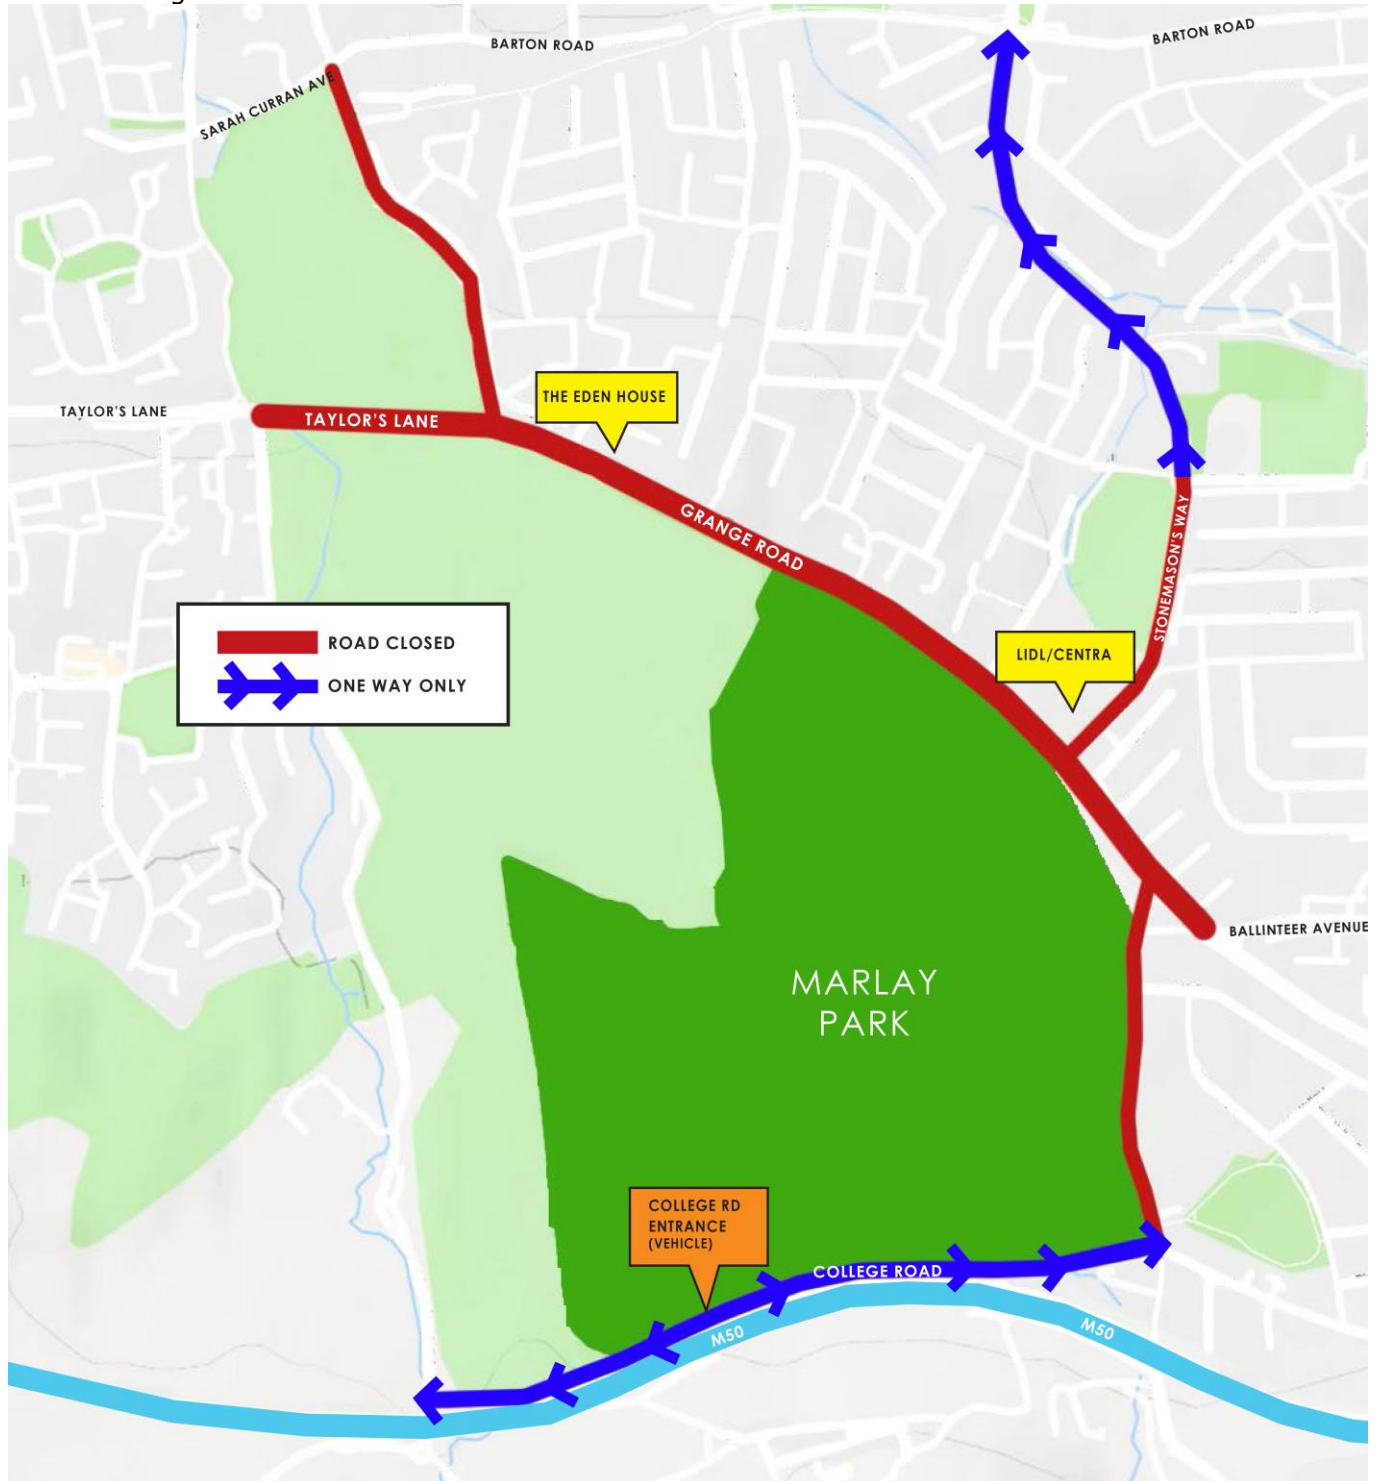

On concert days, a full circulation route around the park will be maintained until 12:00. Following this, access will be more limited. The park will close fully at 18:00 (or earlier should An Garda Síochána consider that this is necessary).

The following roads are affected:

Please note:

1. Access will be maintained at all times for emergency vehicles.
2. Access to Lidl/Centra will be left turn in/out only from early afternoon on each concert day until the Grange Road reopens after the concert.