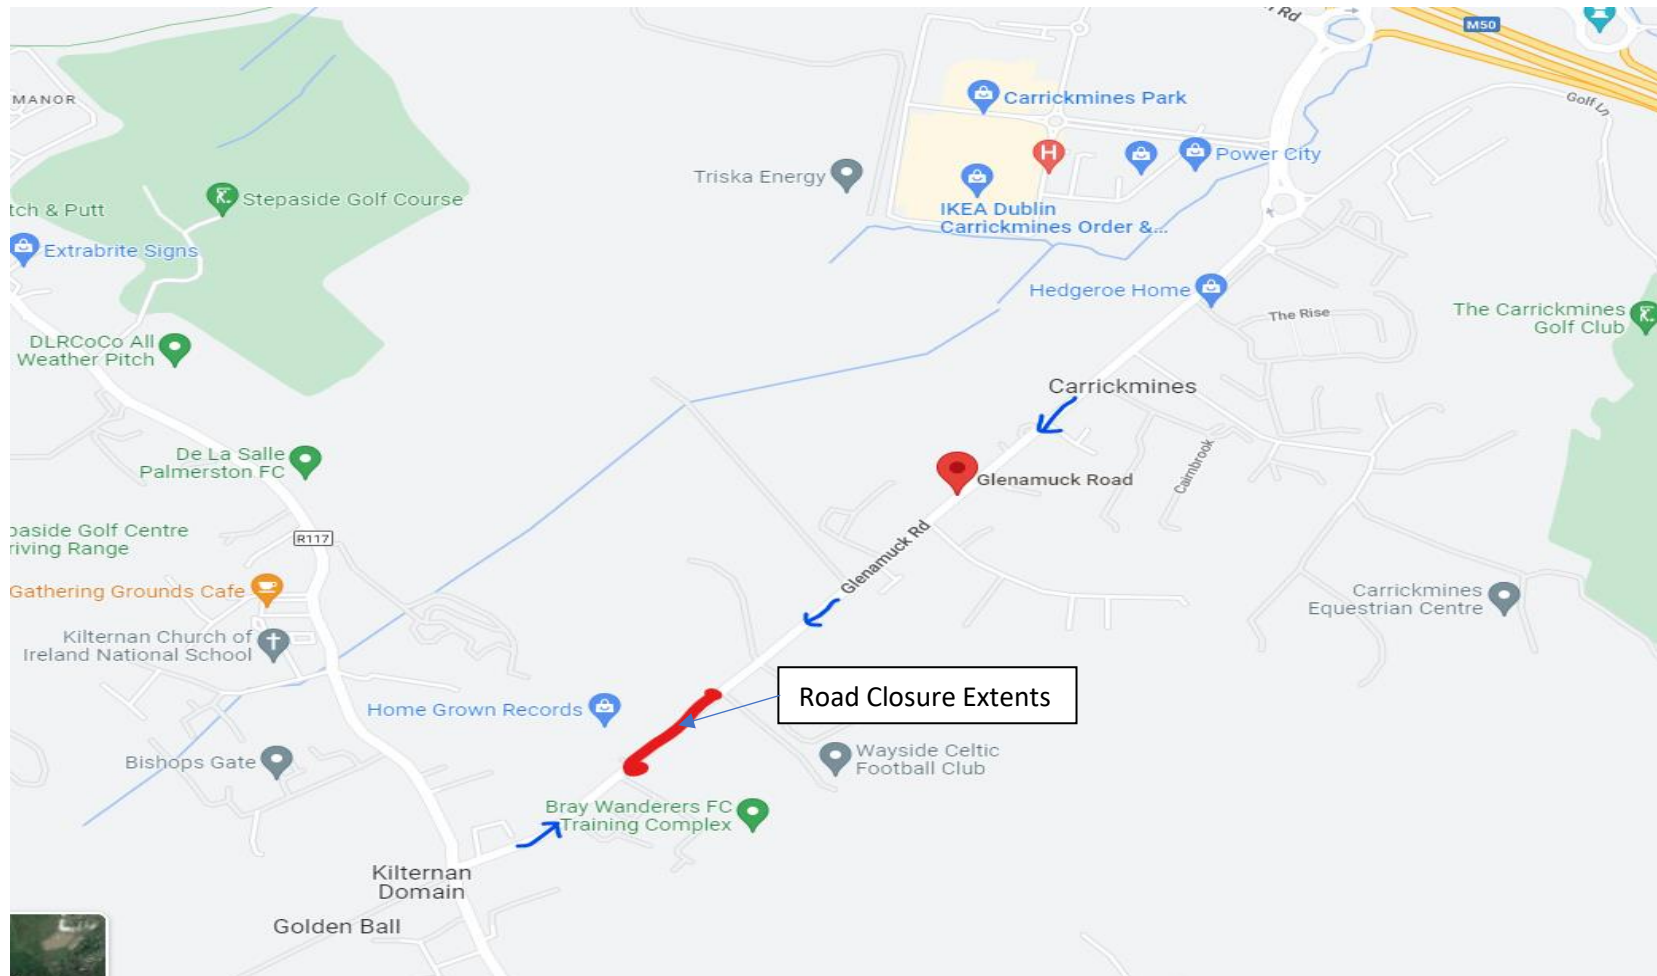

TEMPORARY CLOSURE IN PLACE BETWEEN WAYSIDE CELTIC FC AND ROCKVILLE WOODS/SQUARE UNTIL 21ST AUGUST 2022

- Glenamuck Road South will not be accessible to vehicular traffic including bus routes during the temporary road closure.
- A temporary bus stop serving the **63 bus route** will be in place at Carrickmines Green roundabout servicing the North end of Glenamuck Road (M50 direction), with bus routes following the diversion route in place.
- Existing bus stops on Enniskerry Road at the Golden Ball will service the **63 bus route** for Glenamuck Road South (Enniskerry Road direction).

Diversion Route:

Southbound: Carrickmines Green - Ballyogan Road – Kilgobbin Road – Stepside Village – Golden Ball

Northbound Golden Ball – Stepside Village – Kilgobbin Road – Ballyogan Road – Carrickmines Green

LOCAL ACCESS ROUTES

- Local access to Glenamuck Road, North of Wayside Celtic (Brambledown, Glenamuck Cottages, Rockville Drive, Cairnbrook, The Green Carrickmines etc) is via Carrickmines
- Local access to Glenamuck Road South (Rockville Square/Rockville Avenue etc), is via the Golden Ball