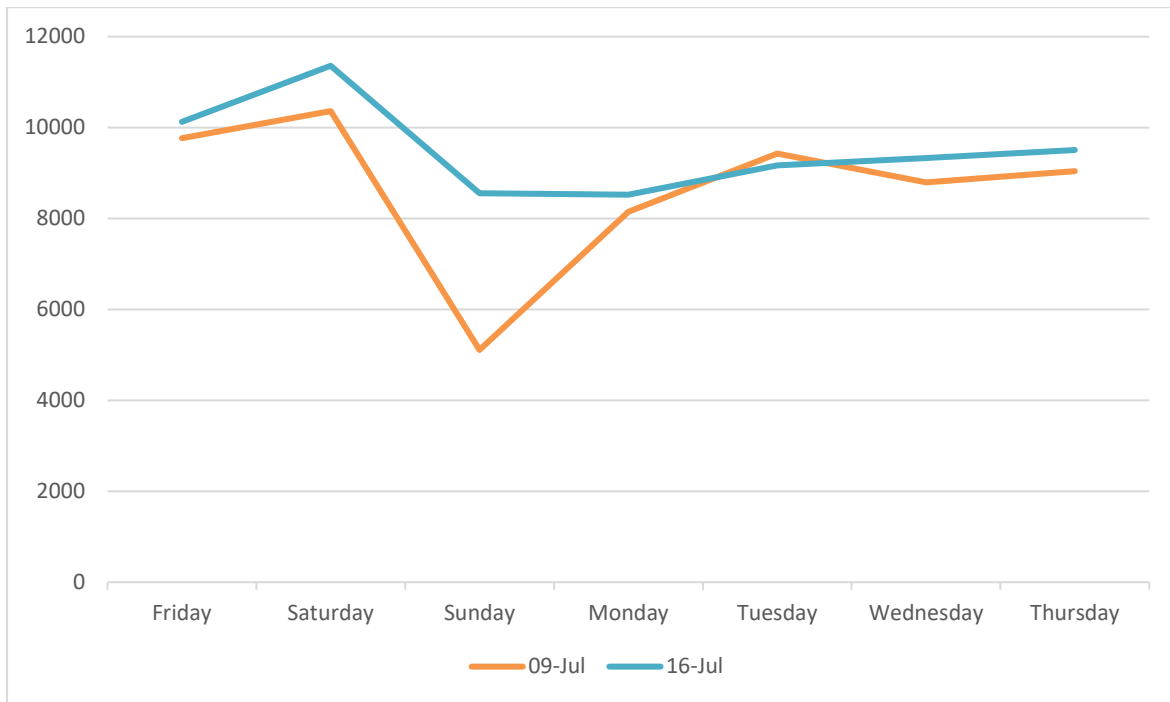

16 July 2021 – 22 July 2021

Footfall Report

Georges Street Lower

Dun Laoghaire

Headlines

- The total number of pedestrian visitors to Georges Street Lower area this week is **66,557**, up **10%** on previous week
- The busiest day in week commencing 16/07/2021 was Saturday with **11,358** visitors

Sensor locations

Weather

Location	07/16/2021	07/17/2021	07/18/2021	07/19/2021	07/20/2021	07/21/2021	07/22/2021
Dun Laoghaire, Ireland Dun Laoghaire, Ireland	 76°F 58°F  0%  6.9mph	 80°F 58°F  0%  8.9mph	 76°F 58°F  0%  11mph	 74°F 59°F  0%  11mph	 75°F 57°F  0%  11mph	 80°F 55°F  0%  11mph	 79°F 54°F  0%  12mph

Pedestrian Volumes Per Day – Georges Street Lower

Footfall Volumes Per Day – Georges Street Lower

Day	Pedestrians
Friday	10125
Saturday	11358
Sunday	8554
Monday	8523
Tuesday	9166
Wednesday	9329
Thursday	9502
Grand Total	66557

Footfall Volumes Per Week Comparison – Georges Street Lower

Footfall Volumes Per Week Comparison – Georges Street Lower

Day	09-Jul	16-Jul	+ / -
Friday	9766	10125	4%
Saturday	10362	11358	10%
Sunday	5109	8554	67%
Monday	8149	8523	5%
Tuesday	9431	9166	-3%
Wednesday	8796	9329	6%
Thursday	9040	9502	5%
Grand Total	60653	66557	10%