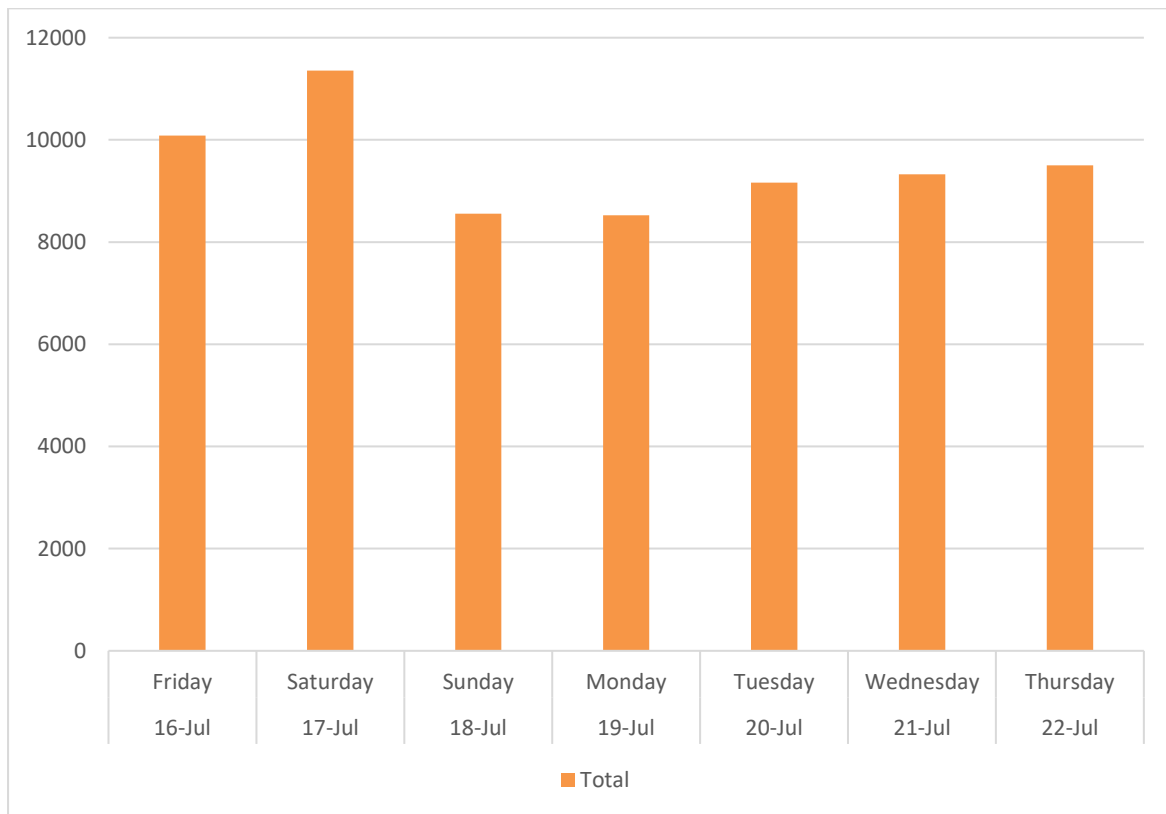

16 July 2021 – 22 July 2021

Footfall Report

Georges Street Lower

Dun Laoghaire

Headlines

- The total number of pedestrian visitors to Georges Street Lower area this week is **66,557**, up **10%** on previous week
- The busiest day in week commencing 16/07/2021 was Saturday with **11,358** visitors

Sensor locations

Weather

Location	07/16/2021	07/17/2021	07/18/2021	07/19/2021	07/20/2021	07/21/2021	07/22/2021
Dun Laoghaire, Ireland Dun Laoghaire, Ireland	 76°F 58°F  0%  6.9mph	 80°F 58°F  0%  8.9mph	 76°F 58°F  0%  11mph	 74°F 59°F  0%  11mph	 75°F 57°F  0%  11mph	 80°F 55°F  0%  11mph	 79°F 54°F  0%  12mph

Pedestrian Volumes Per Day – Georges Street Lower

Footfall Volumes Per Day – Georges Street Lower

Day	Pedestrians
Friday	10125
Saturday	11358
Sunday	8554
Monday	8523
Tuesday	9166
Wednesday	9329
Thursday	9502
Grand Total	66557

Footfall Volumes Per Week Comparison – Georges Street Lower

Footfall Volumes Per Week Comparison – Georges Street Lower

Day	09-Jul	16-Jul	+ / -
Friday	9766	10125	4%
Saturday	10362	11358	10%
Sunday	5109	8554	67%
Monday	8149	8523	5%
Tuesday	9431	9166	-3%
Wednesday	8796	9329	6%
Thursday	9040	9502	5%
Grand Total	60653	66557	10%