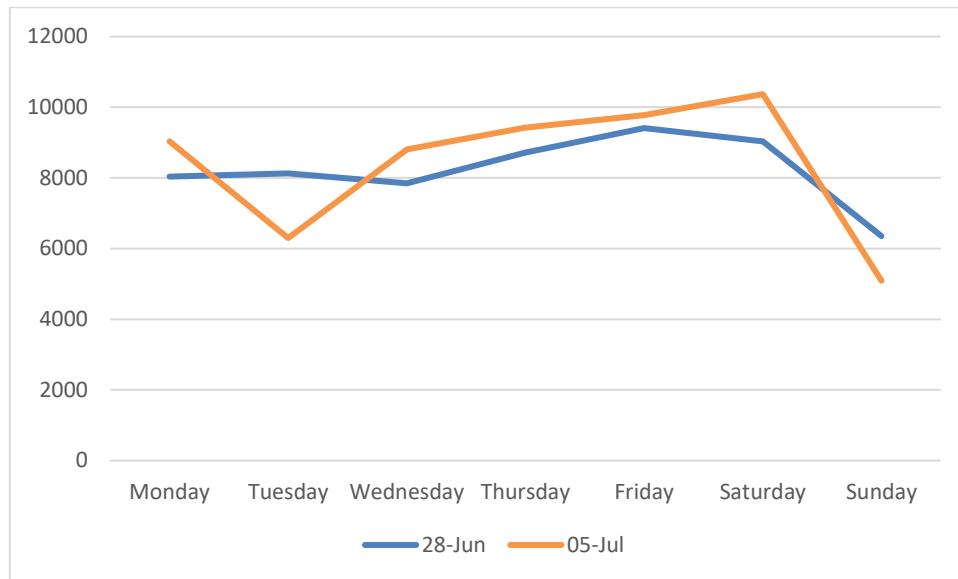

05 July 2021 – 11 July 2021

Footfall Report

Georges Street Lower

Dun Laoghaire

Headlines

- The total number of pedestrian movements to Georges Street Lower area this week is **58,810**, up **2%** on previous week
- The busiest day in week commencing 05/07/2021 was Saturday with **10,371** visitors

Sensor locations

Weather

Location	07/05/2021	07/06/2021	07/07/2021	07/08/2021	07/09/2021	07/10/2021	07/11/2021
Dun Laoghaire, Ireland Dun Laoghaire, Ireland	 19°C 11°C  8.8mm  20kph	 16°C 9.4°C  19mm  19kph	 20°C 12°C  2.5mm  19kph	 18°C 13°C  0.4mm  15kph	 17°C 14°C  0.1mm  16kph	 18°C 12°C  0%  17kph	 16°C 12°C  5.8mm  22kph

Pedestrian Volumes Per Day – Georges Street Lower

Footfall Volumes Per Day – Georges Street Lower

Day	Pedestrians
Monday	9034
Tuesday	6301
Wednesday	8809
Thursday	9422
Friday	9781
Saturday	10371
Sunday	5092
Grand Total	58810

Footfall Volumes Per Week Comparison – Georges Street Lower

Footfall Volumes Per Week Comparison – Georges Street Lower

Day	28-Jun	05-Jul	+/-
Monday	8041	9034	12%
Tuesday	8127	6301	-22%
Wednesday	7846	8809	12%
Thursday	8720	9422	8%
Friday	9410	9781	4%
Saturday	9031	10371	15%
Sunday	6353	5092	-20%
Grand Total	57528	58810	2%