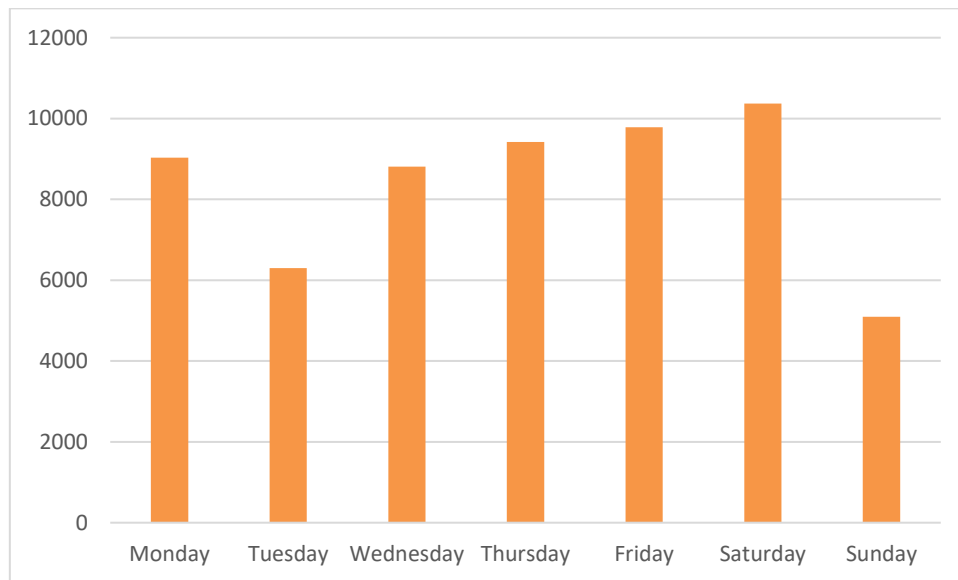

05 July 2021 – 11 July 2021

Footfall Report

Georges Street Lower

Dun Laoghaire

Headlines

- The total number of pedestrian movements to Georges Street Lower area this week is **58,810**, up **2%** on previous week
- The busiest day in week commencing 05/07/2021 was Saturday with **10,371** visitors

Sensor locations

Weather

Location	07/05/2021	07/06/2021	07/07/2021	07/08/2021	07/09/2021	07/10/2021	07/11/2021
Dun Laoghaire, Ireland Dun Laoghaire, Ireland	 19°C 11°C  8.8mm  20kph	 16°C 9.4°C  19mm  19kph	 20°C 12°C  2.5mm  19kph	 18°C 13°C  0.4mm  15kph	 17°C 14°C  0.1mm  16kph	 18°C 12°C  0%  17kph	 16°C 12°C  5.8mm  22kph

Pedestrian Volumes Per Day – Georges Street Lower

Footfall Volumes Per Day – Georges Street Lower

Day	Pedestrians
Monday	9034
Tuesday	6301
Wednesday	8809
Thursday	9422
Friday	9781
Saturday	10371
Sunday	5092
Grand Total	58810

Footfall Volumes Per Week Comparison – Georges Street Lower

Footfall Volumes Per Week Comparison – Georges Street Lower

Day	28-Jun	05-Jul	+/-
Monday	8041	9034	12%
Tuesday	8127	6301	-22%
Wednesday	7846	8809	12%
Thursday	8720	9422	8%
Friday	9410	9781	4%
Saturday	9031	10371	15%
Sunday	6353	5092	-20%
Grand Total	57528	58810	2%