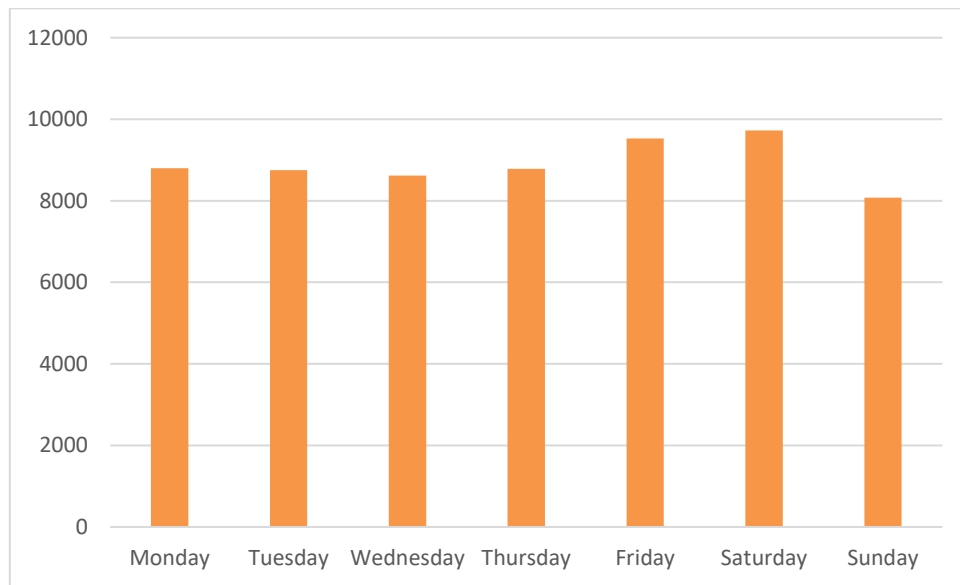

### Headlines

- The total number of pedestrian movements to Georges Street Lower area this week is **62,283**, up **1%** on previous week
- The busiest day in week commencing 16/08/2021 was Saturday with **9,723** visitors

Sensor locations

### Pedestrian Volumes Per Day – Georges Street Lower

---

Footfall Volumes Per Week Comparison – Georges Street Lower

Day	09-Aug	16-Aug	+/-
Monday	8264	8800	6%
Tuesday	9067	8749	-4%
Wednesday	7942	8617	8%
Thursday	9528	8785	-8%
Friday	10167	9531	-6%
Saturday	8781	9723	11%
Sunday	7754	8078	4%
<b>Grand Total</b>	<b>61503</b>	<b>62283</b>	<b>1%</b>