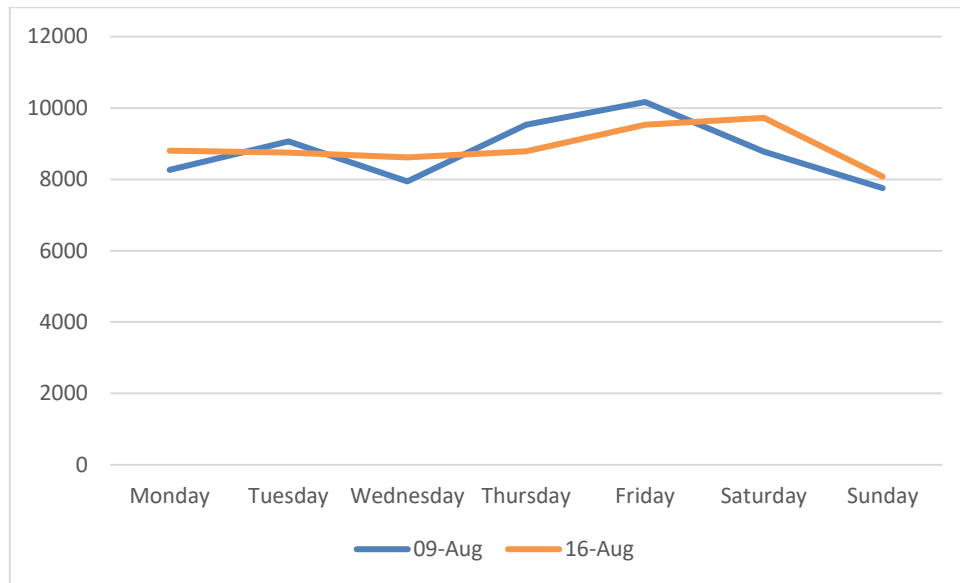

### Headlines

- The total number of pedestrian movements to Georges Street Lower area this week is **62,283**, up **1%** on previous week
- The busiest day in week commencing 16/08/2021 was Saturday with **9,723** visitors

### Weather

Location	08/16/2021	08/17/2021	08/18/2021	08/19/2021	08/20/2021	08/21/2021	08/22/2021
<b>Dun Laoghaire, Ireland</b> Dun Laoghaire, Ireland	 <b>16°C</b> 12°C  0.1mm  30kph	 <b>18°C</b> 13°C  0.1mm  35kph	 <b>17°C</b> 12°C  0.24mm  23kph	 <b>19°C</b> 12°C  0.55mm  14kph	 <b>20°C</b> 14°C  0%  22kph	 <b>19°C</b> 14°C  0%  16kph	 <b>20°C</b> 12°C  0%  18kph

### Pedestrian Volumes Per Day – Georges Street Lower

---

### Footfall Volumes Per Day – Georges Street Lower

---

Day	Pedestrians
Monday	8800
Tuesday	8749
Wednesday	8617
Thursday	8785
Friday	9531
Saturday	9723
Sunday	8078
<b>Grand Total</b>	<b>62283</b>

Footfall Volumes Per Week Comparison – Georges Street Lower