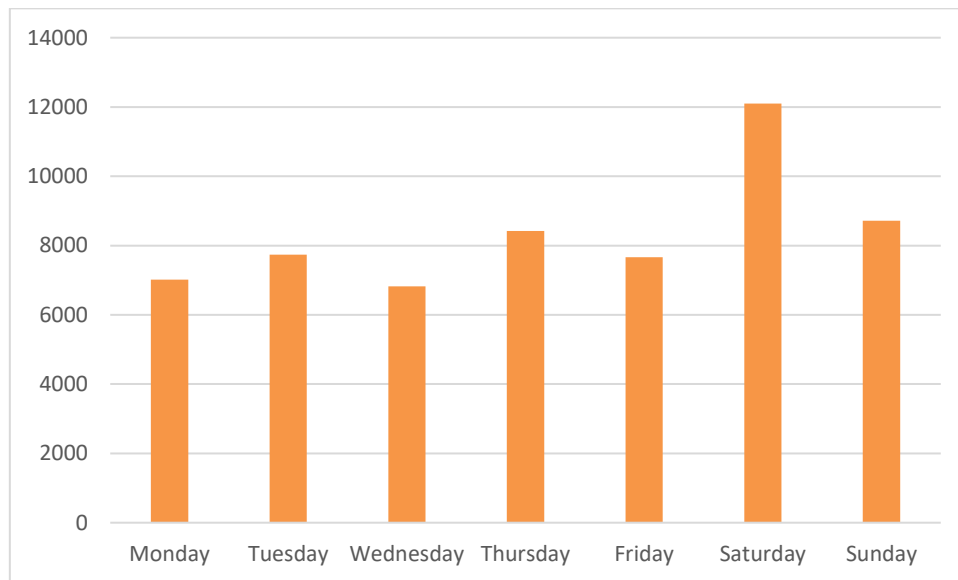

### Headlines

- The total number of pedestrian movements to Georges Street Lower area this week is **58,474**, down **1%** on previous week
- The busiest day in week commencing 13/09/2021 was Saturday with **12,098** visitors

Sensor locations

Pedestrian Volumes Per Day – Georges Street Lower

---

Footfall Volumes Per Day – Georges Street Lower

---

Day	Pedestrians
Monday	7020
Tuesday	7737
Wednesday	6819
Thursday	8418
Friday	7666
Saturday	12098
Sunday	8716
<b>Grand Total</b>	<b>58474</b>

Footfall Volumes Per Week Comparison – Georges Street Lower

Footfall Volumes Per Week Comparison – Georges Street Lower

Day	6-Sep	13-Sep	+/-
Monday	7556	7020	-7%
Tuesday	8509	7737	-9%
Wednesday	7551	6819	-10%
Thursday	7867	8418	7%
Friday	8997	7666	-15%
Saturday	11380	12098	6%
Sunday	7199	8716	21%
<b>Grand Total</b>	<b>59059</b>	<b>58474</b>	<b>-1%</b>