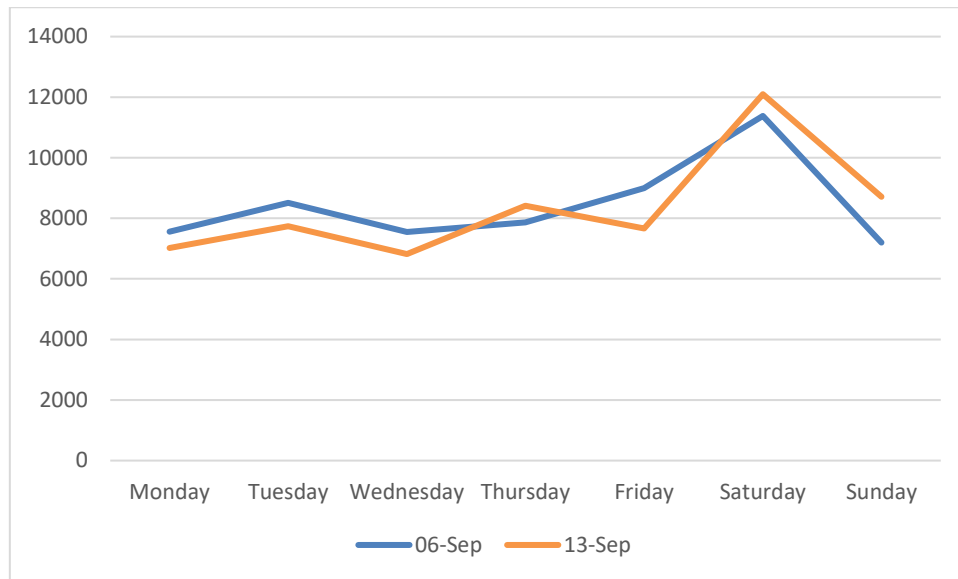

### Headlines

- The total number of pedestrian movements to Georges Street Lower area this week is **58,474**, down **1%** on previous week
- The busiest day in week commencing 13/09/2021 was Saturday with **12,098** visitors

### Weather

Location	09/13/2021	09/14/2021	09/15/2021	09/16/2021	09/17/2021	09/18/2021	09/19/2021
<b>Dun Laoghaire, Ireland</b> Dun Laoghaire, Ireland	 <b>18°C</b> 8.7°C  0%  18kph	 <b>19°C</b> 13°C  0%  13kph	 <b>18°C</b> 13°C  0%  16kph	 <b>20°C</b> 10°C  0%  21kph	 <b>18°C</b> 14°C  0%  22kph	 <b>17°C</b> 10°C  0%  14kph	 <b>17°C</b> 11°C  0%  22kph

Pedestrian Volumes Per Day – Georges Street Lower

---

Footfall Volumes Per Day – Georges Street Lower

---

Day	Pedestrians
Monday	7020
Tuesday	7737
Wednesday	6819
Thursday	8418
Friday	7666
Saturday	12098
Sunday	8716
<b>Grand Total</b>	<b>58474</b>

Footfall Volumes Per Week Comparison – Georges Street Lower

Footfall Volumes Per Week Comparison – Georges Street Lower

Day	6-Sep	13-Sep	+/-
Monday	7556	7020	-7%
Tuesday	8509	7737	-9%
Wednesday	7551	6819	-10%
Thursday	7867	8418	7%
Friday	8997	7666	-15%
Saturday	11380	12098	6%
Sunday	7199	8716	21%
<b>Grand Total</b>	<b>59059</b>	<b>58474</b>	<b>-1%</b>