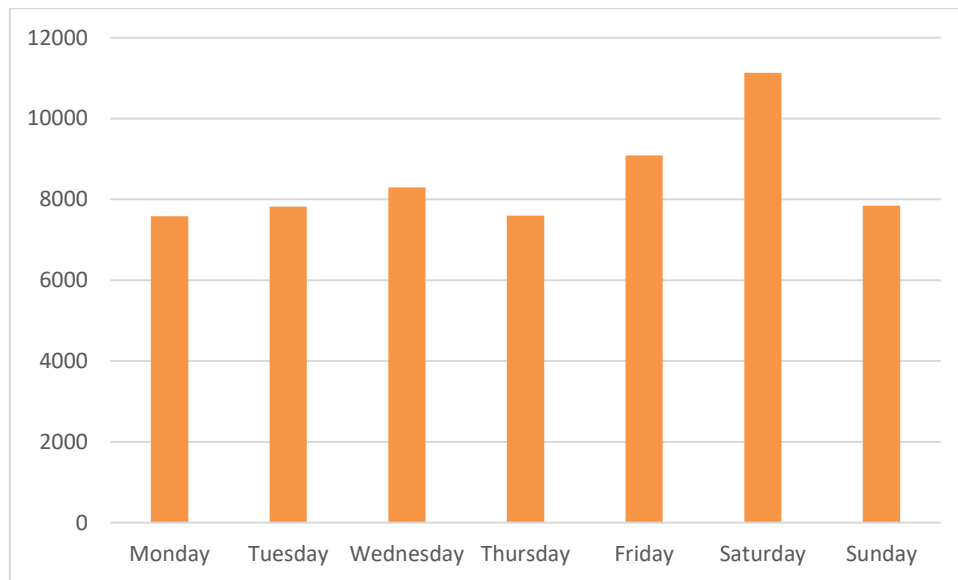

### Headlines

- The total number of pedestrian movements to Georges Street Lower area this week is **59,354**, up **1%** on previous week
- The busiest day in week commencing 8/11/2021 was Saturday with **11,130** visitors

Sensor locations

### Pedestrian Volumes Per Day – Georges Street Lower

---

### Footfall Volumes Per Day – Georges Street Lower

---

Day	Pedestrians
Monday	7580
Tuesday	7823
Wednesday	8293
Thursday	7598
Friday	9088
Saturday	11130
Sunday	7842
<b>Grand Total</b>	<b>59354</b>

Footfall Volumes Per Week Comparison – Georges Street Lower