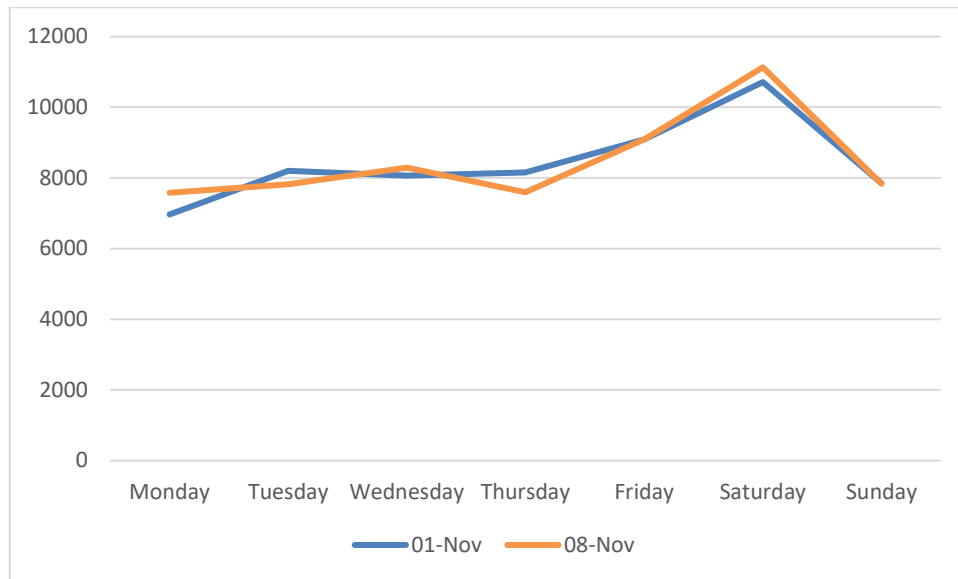

### Headlines

- The total number of pedestrian movements to Georges Street Lower area this week is **59,354**, up **1%** on previous week
- The busiest day in week commencing 8/11/2021 was Saturday with **11,130** visitors

### Weather

Location	11/08/2021	11/09/2021	11/10/2021	11/11/2021	11/12/2021	11/13/2021	11/14/2021
<b>Dun Laoghaire, Ireland</b> Dun Laoghaire, Ireland	 <b>16°C</b> 6.9°C  1.9mm  30kph	 <b>14°C</b> 9.3°C  0.18mm  28kph	 <b>11°C</b> 7.5°C  0%  15kph	 <b>14°C</b> 5.1°C  0.2mm  36kph	 <b>13°C</b> 10°C  1.8mm  37kph	 <b>12°C</b> 10°C  0%  23kph	 <b>14°C</b> 7.8°C  0%  11kph

### Pedestrian Volumes Per Day – Georges Street Lower

---

### Footfall Volumes Per Day – Georges Street Lower

---

Day	Pedestrians
Monday	7580
Tuesday	7823
Wednesday	8293
Thursday	7598
Friday	9088
Saturday	11130
Sunday	7842
<b>Grand Total</b>	<b>59354</b>

Footfall Volumes Per Week Comparison – Georges Street Lower