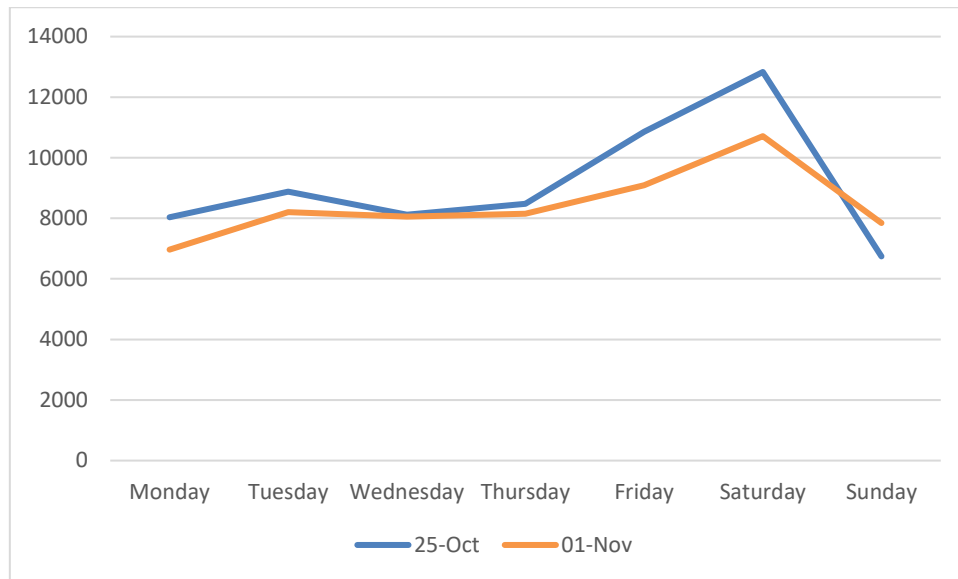

1 November 2021 – 7 November 2021

Footfall Report

Georges Street Lower

Dun Laoghaire

Headlines

- The total number of pedestrian movements to Georges Street Lower area this week is **59,028**, down **8%** on previous week
- The busiest day in week commencing 1/11/2021 was Saturday with **10,713** visitors

Sensor locations

Weather

Location	11/01/2021	11/02/2021	11/03/2021	11/04/2021	11/05/2021	11/06/2021	11/07/2021
Dun Laoghaire, Ireland Dun Laoghaire, Ireland	 10°C 5°C	 9.9°C 4°C	 9.4°C 3.2°C	 9.8°C 3.5°C	 11°C 6.9°C	 14°C 8°C	 11°C 5.4°C
	 2.7mm	 0%	 0%	 0%	 0%	 0.6mm	 0%
	 38kph	 20kph	 28kph	 21kph	 24kph	 39kph	 32kph

Pedestrian Volumes Per Day – Georges Street Lower

Footfall Volumes Per Day – Georges Street Lower

Day	Pedestrians
Monday	6966
Tuesday	8200
Wednesday	8061
Thursday	8153
Friday	9090
Saturday	10713
Sunday	7845
Grand Total	59028

Footfall Volumes Per Week Comparison – Georges Street Lower

Footfall Volumes Per Week Comparison – Georges Street Lower

Day	25-Oct	1-Nov	+/-
Monday	8039	6966	-13%
Tuesday	8884	8200	-8%
Wednesday	8119	8061	-1%
Thursday	8480	8153	-4%
Friday	10852	9090	-16%
Saturday	12832	10713	-17%
Sunday	6742	7845	16%
Grand Total	63948	59028	-8%