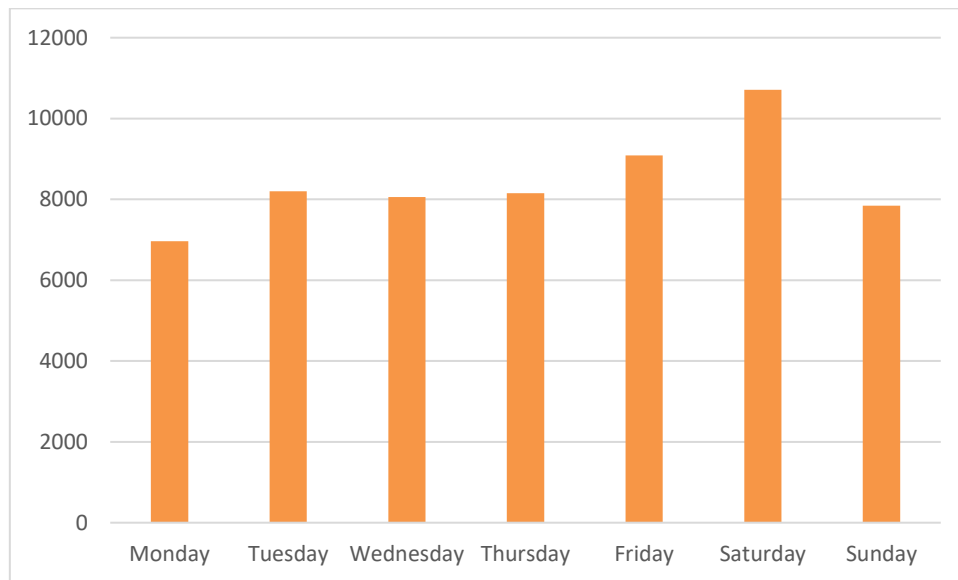

1 November 2021 – 7 November 2021

Footfall Report

Georges Street Lower

Dun Laoghaire

Headlines

- The total number of pedestrian movements to Georges Street Lower area this week is **59,028**, down **8%** on previous week
- The busiest day in week commencing 1/11/2021 was Saturday with **10,713** visitors

Sensor locations

Weather

Location	11/01/2021	11/02/2021	11/03/2021	11/04/2021	11/05/2021	11/06/2021	11/07/2021
Dun Laoghaire, Ireland Dun Laoghaire, Ireland	 10°C 5°C	 9.9°C 4°C	 9.4°C 3.2°C	 9.8°C 3.5°C	 11°C 6.9°C	 14°C 8°C	 11°C 5.4°C
	 2.7mm	 0%	 0%	 0%	 0%	 0.6mm	 0%
	 38kph	 20kph	 28kph	 21kph	 24kph	 39kph	 32kph

Pedestrian Volumes Per Day – Georges Street Lower

Footfall Volumes Per Day – Georges Street Lower

Day	Pedestrians
Monday	6966
Tuesday	8200
Wednesday	8061
Thursday	8153
Friday	9090
Saturday	10713
Sunday	7845
Grand Total	59028

Footfall Volumes Per Week Comparison – Georges Street Lower

Footfall Volumes Per Week Comparison – Georges Street Lower

Day	25-Oct	1-Nov	+/-
Monday	8039	6966	-13%
Tuesday	8884	8200	-8%
Wednesday	8119	8061	-1%
Thursday	8480	8153	-4%
Friday	10852	9090	-16%
Saturday	12832	10713	-17%
Sunday	6742	7845	16%
Grand Total	63948	59028	-8%