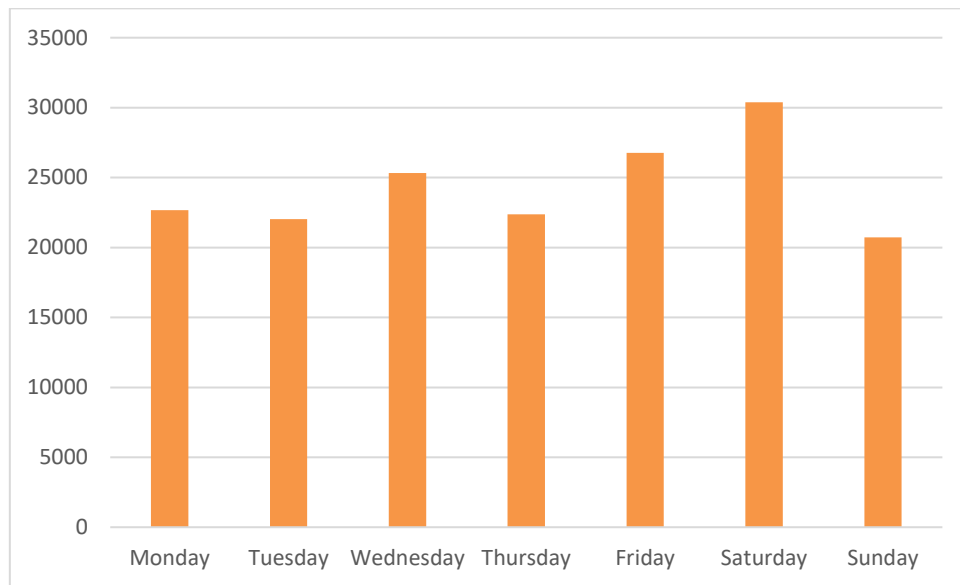

27 September 2021 – 3 October 2021

Footfall Report

Dun Laoghaire

Headlines

- The total number of pedestrian movements to Dun Laoghaire area this week is **170,269**, down **5%** on previous week
- The busiest day in week commencing 27/09/2021 was Saturday with **30,389** visitors

Sensor locations

Weather

Location	09/27/2021	09/28/2021	09/29/2021	09/30/2021	10/01/2021	10/02/2021	10/03/2021
Dun Laoghaire, Ireland Dun Laoghaire, Ireland	 15°C 9°C	 14°C 7°C	 13°C 5.4°C	 16°C 10°C	 14°C 8.1°C	 13°C 7.5°C	 14°C 7.1°C
	 16mm	 0.2mm	 0.45mm	 6.7mm	 1.3mm	 1.6mm	 2.7mm
	 36kph	 25kph	 30kph	 31kph	 35kph	 30kph	 36kph

Pedestrian Volumes Per Day – Dun Laoghaire

Footfall Volumes Per Day – Dun Laoghaire

Day	Pedestrians
Monday	22669
Tuesday	22039
Wednesday	25331
Thursday	22361
Friday	26761
Saturday	30389
Sunday	20719
Grand Total	170269

Footfall Volumes Per Week Comparison – Dun Laoghaire

Footfall Volumes Per Week Comparison – Dun Laoghaire

Day	20-Sep	27-Sep	+/-
Monday	22143	22669	2%
Tuesday	24761	22039	-11%
Wednesday	25215	25331	0%
Thursday	25065	22361	-11%
Friday	27594	26761	-3%
Saturday	34300	30389	-11%
Sunday	20886	20719	-1%
Grand Total	179964	170269	-5%