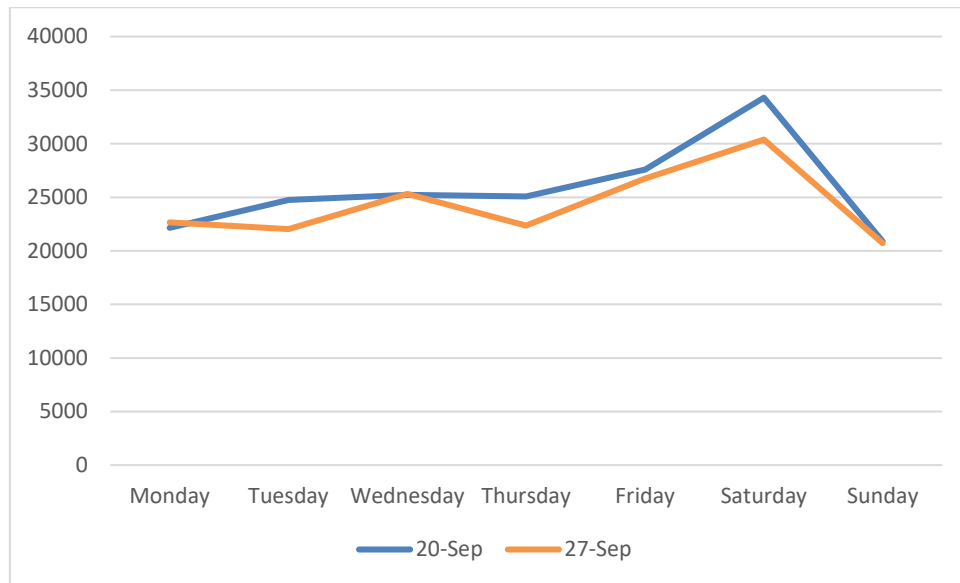

27 September 2021 – 3 October 2021

Footfall Report

Dun Laoghaire

Headlines

- The total number of pedestrian movements to Dun Laoghaire area this week is **170,269**, down **5%** on previous week
- The busiest day in week commencing 27/09/2021 was Saturday with **30,389** visitors

Sensor locations

Weather

Location	09/27/2021	09/28/2021	09/29/2021	09/30/2021	10/01/2021	10/02/2021	10/03/2021
Dun Laoghaire, Ireland Dun Laoghaire, Ireland	 15°C 9°C	 14°C 7°C	 13°C 5.4°C	 16°C 10°C	 14°C 8.1°C	 13°C 7.5°C	 14°C 7.1°C
	 16mm	 0.2mm	 0.45mm	 6.7mm	 1.3mm	 1.6mm	 2.7mm
	 36kph	 25kph	 30kph	 31kph	 35kph	 30kph	 36kph

Pedestrian Volumes Per Day – Dun Laoghaire

Footfall Volumes Per Day – Dun Laoghaire

Day	Pedestrians
Monday	22669
Tuesday	22039
Wednesday	25331
Thursday	22361
Friday	26761
Saturday	30389
Sunday	20719
Grand Total	170269

Footfall Volumes Per Week Comparison – Dun Laoghaire

Footfall Volumes Per Week Comparison – Dun Laoghaire

Day	20-Sep	27-Sep	+/-
Monday	22143	22669	2%
Tuesday	24761	22039	-11%
Wednesday	25215	25331	0%
Thursday	25065	22361	-11%
Friday	27594	26761	-3%
Saturday	34300	30389	-11%
Sunday	20886	20719	-1%
Grand Total	179964	170269	-5%