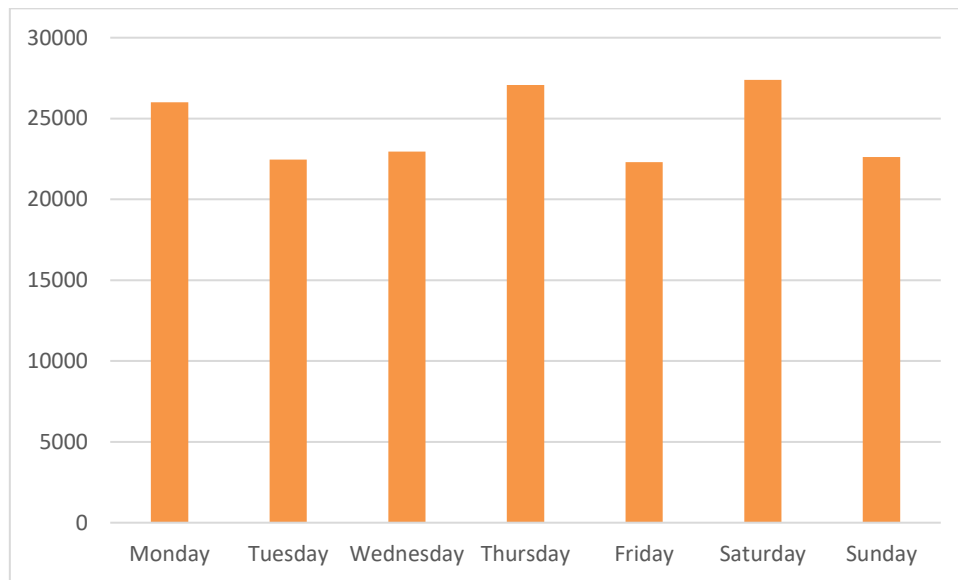

26 July 2021 – 1 August 2021

Footfall Report

Dun Laoghaire

Headlines

- The total number of pedestrian movements to Dun Laoghaire area this week is **170,832**, down **13%** on previous week
- The busiest day in week commencing 26/07/2021 was Saturday with **27,388** visitors

Sensor locations

Weather

Location	07/26/2021	07/27/2021	07/28/2021	07/29/2021	07/30/2021	07/31/2021	08/01/2021
Dun Laoghaire, Ireland Dun Laoghaire, Ireland	 20°C 11°C  0%  18kph	 20°C 13°C  4.6mm  22kph	 16°C 12°C  6.2mm  31kph	 18°C 10°C  0.1mm  29kph	 18°C 13°C  26mm  20kph	 18°C 13°C  2.2mm  18kph	 18°C 11°C  0.6mm  15kph

Pedestrian Volumes Per Day – Dun Laoghaire

Footfall Volumes Per Day – Dun Laoghaire

Day	Pedestrians
Monday	26013
Tuesday	22464
Wednesday	22952
Thursday	27084
Friday	22304
Saturday	27388
Sunday	22627
Grand Total	170832

Footfall Volumes Per Week Comparison – Dun Laoghaire

Footfall Volumes Per Week Comparison – Dun Laoghaire

Day	19-Jul	26-Jul	+/-
Monday	25144	26013	3%
Tuesday	27229	22464	-17%
Wednesday	27893	22952	-18%
Thursday	28241	27084	-4%
Friday	31789	22304	-30%
Saturday	31298	27388	-12%
Sunday	23715	22627	-5%
Grand Total	195309	170832	-13%