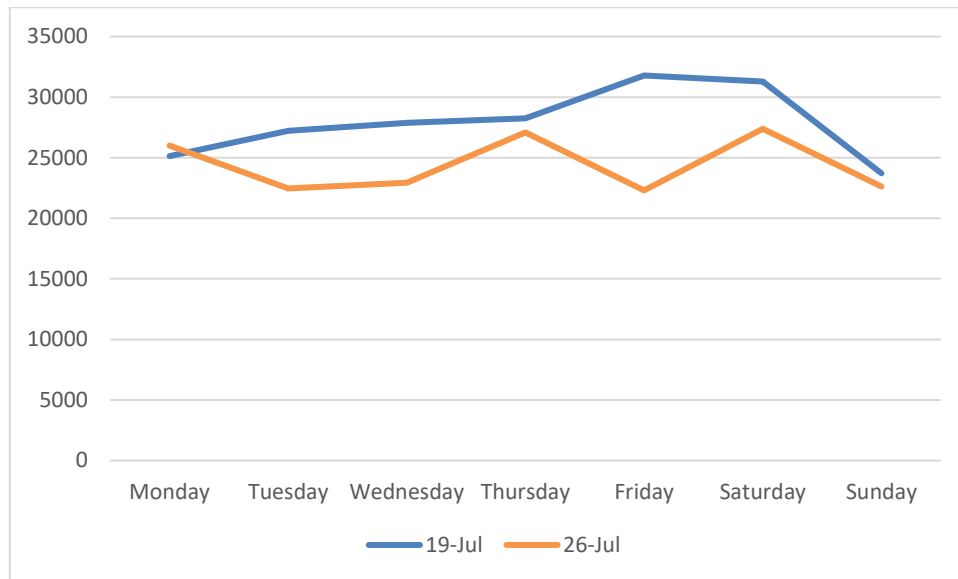

26 July 2021 – 1 August 2021

Footfall Report

Dun Laoghaire

Headlines

- The total number of pedestrian movements to Dun Laoghaire area this week is **170,832**, down **13%** on previous week
- The busiest day in week commencing 26/07/2021 was Saturday with **27,388** visitors

Sensor locations

Weather

Location	07/26/2021	07/27/2021	07/28/2021	07/29/2021	07/30/2021	07/31/2021	08/01/2021
Dun Laoghaire, Ireland Dun Laoghaire, Ireland	 20°C 11°C  0%  18kph	 20°C 13°C  4.6mm  22kph	 16°C 12°C  6.2mm  31kph	 18°C 10°C  0.1mm  29kph	 18°C 13°C  26mm  20kph	 18°C 13°C  2.2mm  18kph	 18°C 11°C  0.6mm  15kph

Pedestrian Volumes Per Day – Dun Laoghaire

Footfall Volumes Per Day – Dun Laoghaire

Day	Pedestrians
Monday	26013
Tuesday	22464
Wednesday	22952
Thursday	27084
Friday	22304
Saturday	27388
Sunday	22627
Grand Total	170832

Footfall Volumes Per Week Comparison – Dun Laoghaire

Footfall Volumes Per Week Comparison – Dun Laoghaire

Day	19-Jul	26-Jul	+/-
Monday	25144	26013	3%
Tuesday	27229	22464	-17%
Wednesday	27893	22952	-18%
Thursday	28241	27084	-4%
Friday	31789	22304	-30%
Saturday	31298	27388	-12%
Sunday	23715	22627	-5%
Grand Total	195309	170832	-13%