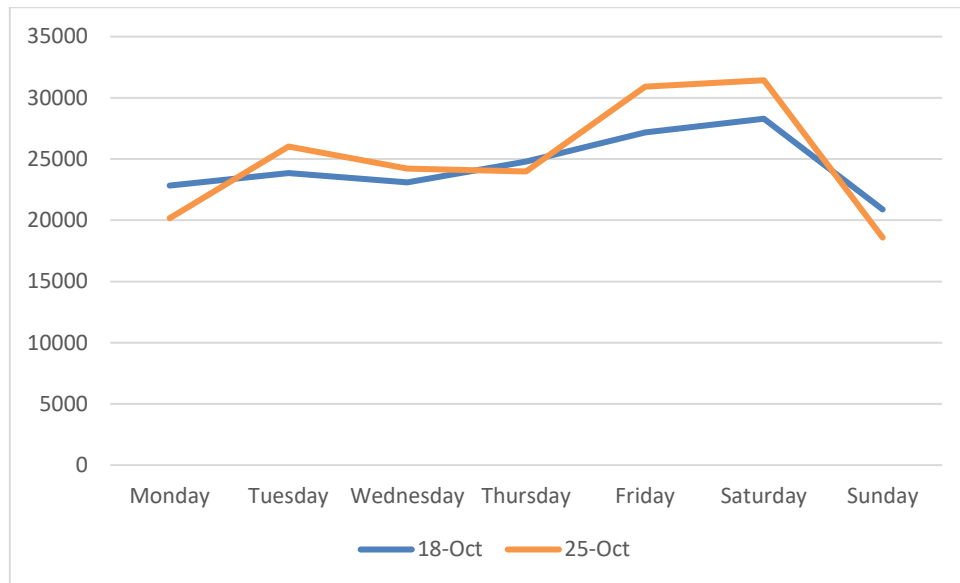

#### Headlines

- The total number of pedestrian movements to Dun Laoghaire area this week is **175,312**, up **3%** on previous week
- The busiest day in week commencing 25/10/2021 was Saturday with **31,436** visitors

#### Weather

Location	10/25/2021	10/26/2021	10/27/2021	10/28/2021	10/29/2021	10/30/2021	10/31/2021
<b>Dun Laoghaire, Ireland</b> Dun Laoghaire, Ireland	 <b>13°C</b> 8.4°C	 <b>17°C</b> 9.8°C	 <b>17°C</b> 15°C	 <b>15°C</b> 11°C	 <b>12°C</b> 8.6°C	 <b>11°C</b> 5.9°C	 <b>11°C</b> 7.5°C
	 0%	 0.7mm	 2.5mm	 19mm	 6.1mm	 2.8mm	 10mm
	 25kph	 34kph	 33kph	 23kph	 20kph	 23kph	 34kph

Pedestrian Volumes Per Day – Dun Laoghaire

---

Footfall Volumes Per Day – Dun Laoghaire

---

Day	Pedestrians
Monday	20164
Tuesday	26022
Wednesday	24206
Thursday	23990
Friday	30911
Saturday	31436
Sunday	18583
<b>Grand Total</b>	<b>175312</b>

Footfall Volumes Per Week Comparison – Dun Laoghaire

Footfall Volumes Per Week Comparison – Dun Laoghaire

Day	18-Oct	25-Oct	+/-
Monday	22834	20164	-12%
Tuesday	23855	26022	9%
Wednesday	23085	24206	5%
Thursday	24806	23990	-3%
Friday	27171	30911	14%
Saturday	28291	31436	11%
Sunday	20881	18583	-11%
<b>Grand Total</b>	<b>170923</b>	<b>175312</b>	<b>3%</b>