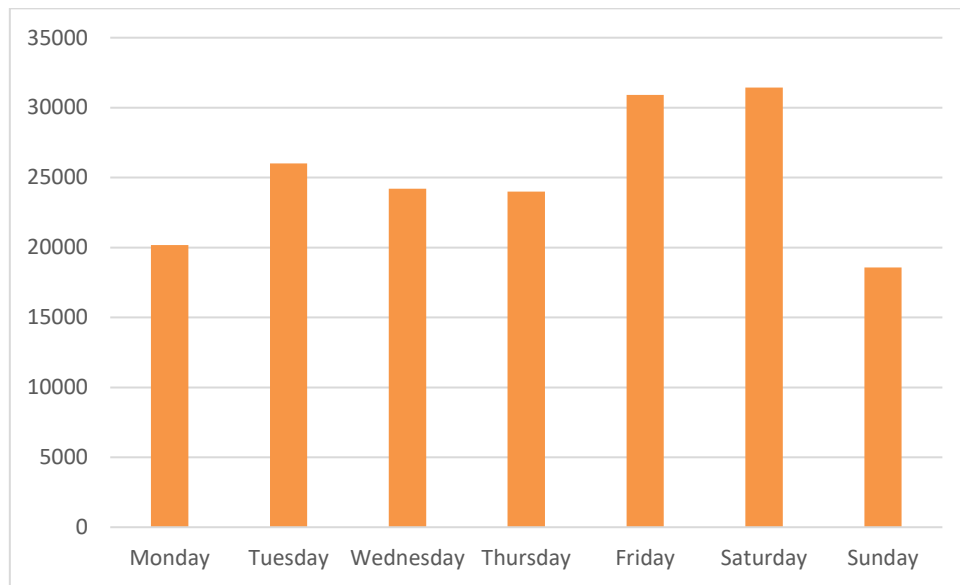

Pedestrian Volumes Per Day – Dun Laoghaire

Footfall Volumes Per Day – Dun Laoghaire

Day	Pedestrians
Monday	20164
Tuesday	26022
Wednesday	24206
Thursday	23990
Friday	30911
Saturday	31436
Sunday	18583
Grand Total	175312