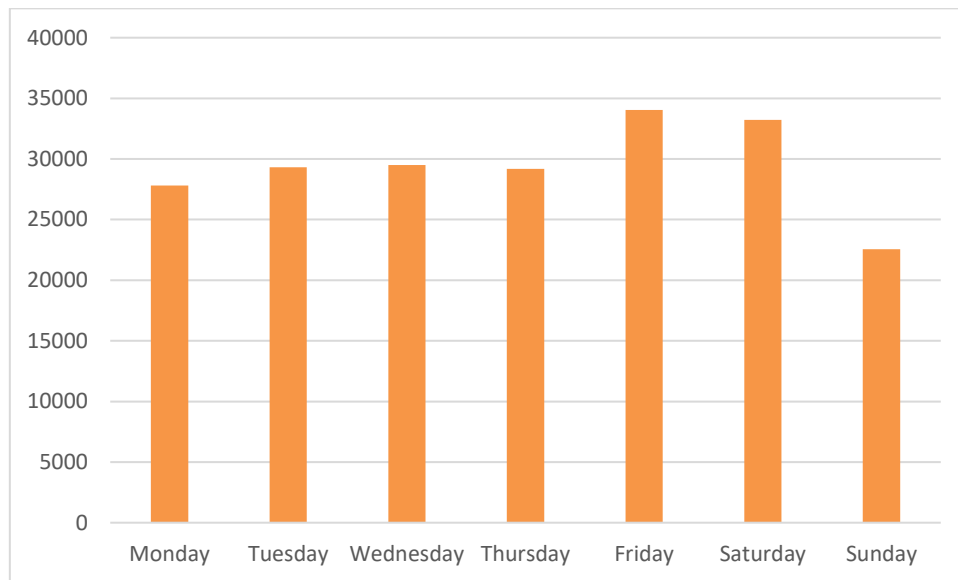

Pedestrian Volumes Per Day – Dun Laoghaire

Footfall Volumes Per Day – Dun Laoghaire

Day	Pedestrians
Monday	27820
Tuesday	29315
Wednesday	29495
Thursday	29169
Friday	34041
Saturday	33218
Sunday	22550
Grand Total	205608