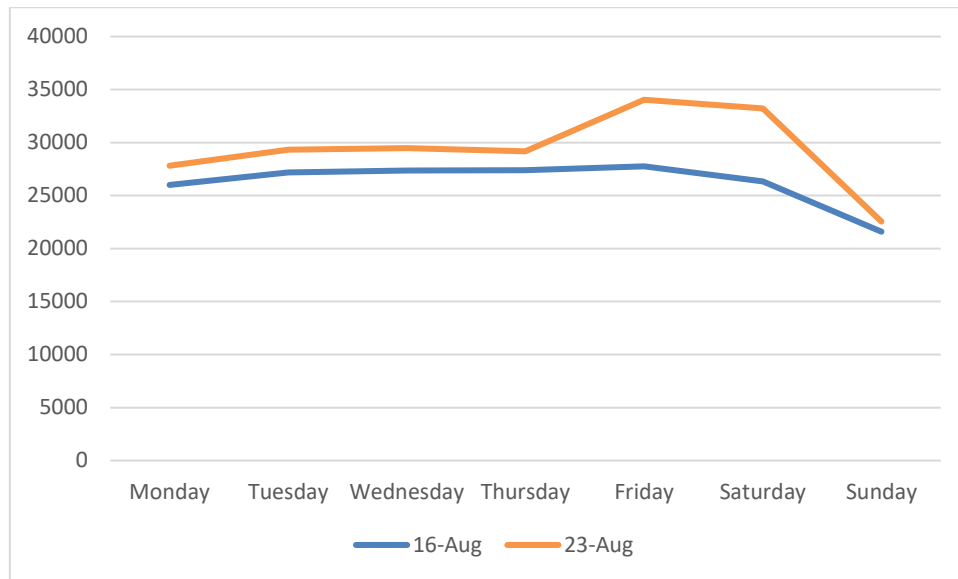

#### Headlines

- The total number of pedestrian movements to Dun Laoghaire area this week is **205,608**, up **12%** on previous week
- The busiest day in week commencing 23/08/2021 was Friday with **34,041** visitors

#### Weather

Location	08/23/2021	08/24/2021	08/25/2021	08/26/2021	08/27/2021	08/28/2021	08/29/2021
<b>Dun Laoghaire, Ireland</b> Dun Laoghaire, Ireland	 <b>20°C</b> 10°C  0%  16kph	 <b>20°C</b> 12°C  0.3mm  20kph	 <b>22°C</b> 9.6°C  0%  17kph	 <b>21°C</b> 11°C  0%  17kph	 <b>19°C</b> 11°C  0.1mm  19kph	 <b>20°C</b> 9.7°C  0%  12kph	 <b>17°C</b> 8.8°C  0%  17kph

Pedestrian Volumes Per Day – Dun Laoghaire

---

Footfall Volumes Per Day – Dun Laoghaire

---

Day	Pedestrians
Monday	27820
Tuesday	29315
Wednesday	29495
Thursday	29169
Friday	34041
Saturday	33218
Sunday	22550
<b>Grand Total</b>	<b>205608</b>

Footfall Volumes Per Week Comparison – Dun Laoghaire

Footfall Volumes Per Week Comparison – Dun Laoghaire

Day	16-Aug	23-Aug	+/-
Monday	26013	27820	7%
Tuesday	27190	29315	8%
Wednesday	27353	29495	8%
Thursday	27410	29169	6%
Friday	27760	34041	23%
Saturday	26330	33218	26%
Sunday	21594	22550	4%
<b>Grand Total</b>	<b>183650</b>	<b>205608</b>	<b>12%</b>