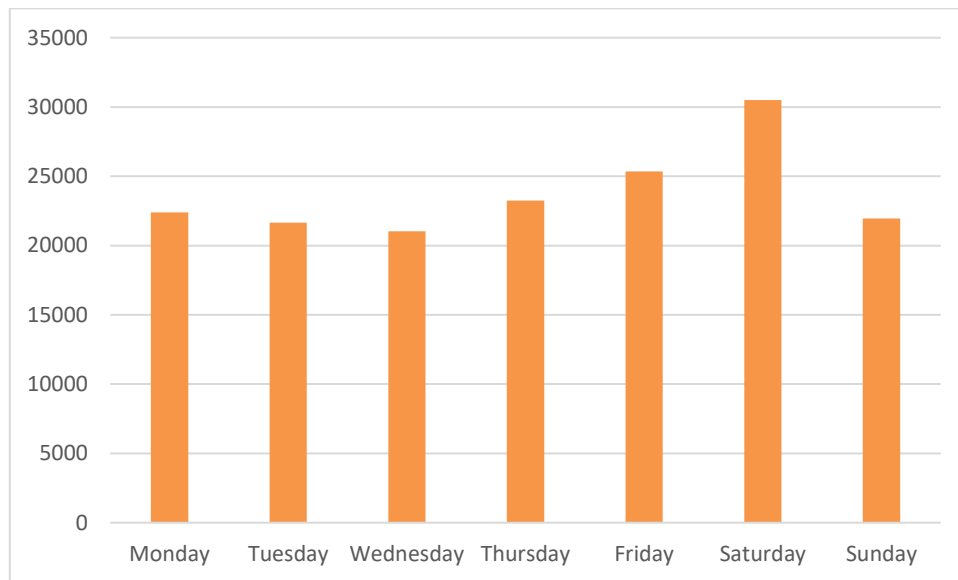

22 November 2021 – 28 November 2021

Footfall Report

Dun Laoghaire

Headlines

- The total number of pedestrian movements to Dun Laoghaire area this week is **166,142**, down **5%** on previous week
- The busiest day in week commencing 22/11/2021 was Saturday with **30,512** visitors

Sensor locations

Weather

Location	11/22/2021	11/23/2021	11/24/2021	11/25/2021	11/26/2021	11/27/2021	11/28/2021
Dun Laoghaire, Ireland Dun Laoghaire, Ireland	 7.5°C -1°C  0%  13kph	 6.9°C 0.3°C  0%  15kph	 7°C 0.8°C  0.42mm  20kph	 6°C 1.1°C  0.1mm  26kph	 7.8°C 2.3°C  2.3mm  39kph	 4.7°C 0.5°C  0%  38kph	 4.5°C 0°C  0%  22kph

Pedestrian Volumes Per Day – Dun Laoghaire

Footfall Volumes Per Day – Dun Laoghaire

Day	Pedestrians
Monday	22392
Tuesday	21654
Wednesday	21024
Thursday	23238
Friday	25358
Saturday	30512
Sunday	21964
Grand Total	166142

Footfall Volumes Per Week Comparison – Dun Laoghaire

Footfall Volumes Per Week Comparison – Dun Laoghaire

Day	15-Nov	22-Nov	+/-
Monday	22757	22392	-2%
Tuesday	23609	21654	-8%
Wednesday	24104	21024	-13%
Thursday	24683	23238	-6%
Friday	28152	25358	-10%
Saturday	29747	30512	3%
Sunday	21173	21964	4%
Grand Total	174225	166142	-5%