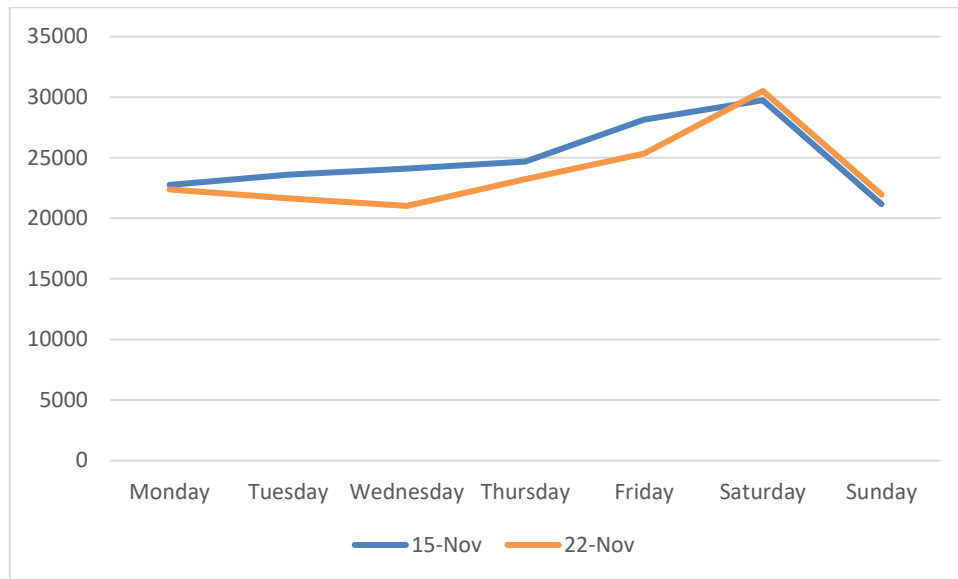

22 November 2021 – 28 November 2021

Footfall Report

Dun Laoghaire

Headlines

- The total number of pedestrian movements to Dun Laoghaire area this week is **166,142**, down **5%** on previous week
- The busiest day in week commencing 22/11/2021 was Saturday with **30,512** visitors

Sensor locations

Weather

Location	11/22/2021	11/23/2021	11/24/2021	11/25/2021	11/26/2021	11/27/2021	11/28/2021
Dun Laoghaire, Ireland Dun Laoghaire, Ireland	 7.5°C -1°C  0%  13kph	 6.9°C 0.3°C  0%  15kph	 7°C 0.8°C  0.42mm  20kph	 6°C 1.1°C  0.1mm  26kph	 7.8°C 2.3°C  2.3mm  39kph	 4.7°C 0.5°C  0%  38kph	 4.5°C 0°C  0%  22kph

Pedestrian Volumes Per Day – Dun Laoghaire

Footfall Volumes Per Day – Dun Laoghaire

Day	Pedestrians
Monday	22392
Tuesday	21654
Wednesday	21024
Thursday	23238
Friday	25358
Saturday	30512
Sunday	21964
Grand Total	166142

Footfall Volumes Per Week Comparison – Dun Laoghaire

Footfall Volumes Per Week Comparison – Dun Laoghaire

Day	15-Nov	22-Nov	+/-
Monday	22757	22392	-2%
Tuesday	23609	21654	-8%
Wednesday	24104	21024	-13%
Thursday	24683	23238	-6%
Friday	28152	25358	-10%
Saturday	29747	30512	3%
Sunday	21173	21964	4%
Grand Total	174225	166142	-5%