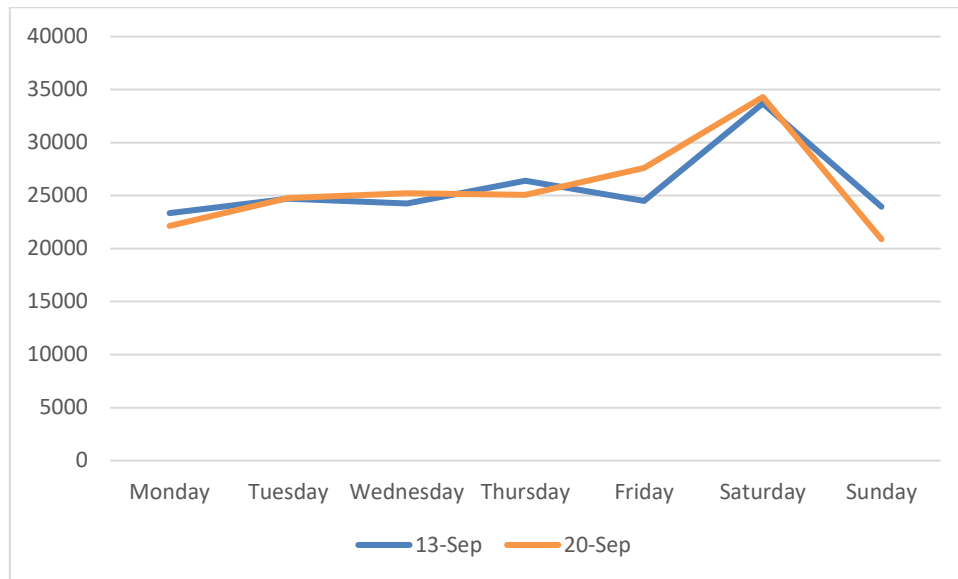

20 September 2021 – 26 September 2021

Footfall Report

Dun Laoghaire

Headlines

- The total number of pedestrian movements to Dun Laoghaire area this week is **179,964**, nearly **0%** change on previous week
- The busiest day in week commencing 20/09/2021 was Saturday with **34,300** visitors

Sensor locations

Weather

Location	09/20/2021	09/21/2021	09/22/2021	09/23/2021	09/24/2021	09/25/2021	09/26/2021
Dun Laoghaire, Ireland Dun Laoghaire, Ireland	 18°C 9.5°C	 17°C 12°C	 19°C 14°C	 19°C 12°C	 20°C 13°C	 22°C 15°C	 20°C 12°C
	 0%	 0%	 0%	 0%	 0%	 0%	 0%
	 18kph	 21kph	 28kph	 28kph	 30kph	 18kph	 36kph

Pedestrian Volumes Per Day – Dun Laoghaire

Footfall Volumes Per Day – Dun Laoghaire

Day	Pedestrians
Monday	22143
Tuesday	24761
Wednesday	25215
Thursday	25065
Friday	27594
Saturday	34300
Sunday	20886
Grand Total	179964

Footfall Volumes Per Week Comparison – Dun Laoghaire

Footfall Volumes Per Week Comparison – Dun Laoghaire

Day	13-Sep	20-Sep	+/-
Monday	23346	22143	-5%
Tuesday	24718	24761	0%
Wednesday	24240	25215	4%
Thursday	26396	25065	-5%
Friday	24508	27594	13%
Saturday	33696	34300	2%
Sunday	23962	20886	-13%
Grand Total	180866	179964	0%