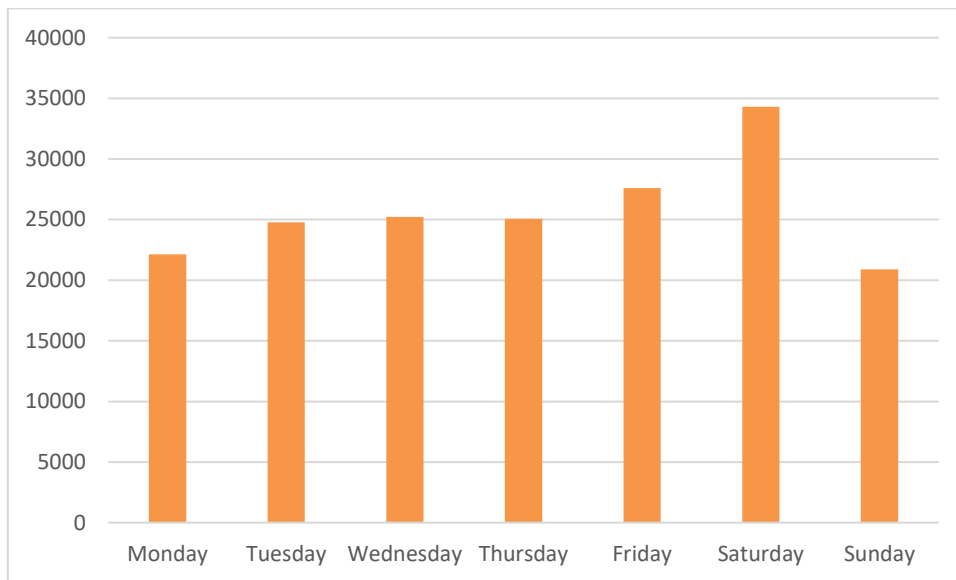

20 September 2021 – 26 September 2021

Footfall Report

Dun Laoghaire

Headlines

- The total number of pedestrian movements to Dun Laoghaire area this week is **179,964**, nearly **0%** change on previous week
- The busiest day in week commencing 20/09/2021 was Saturday with **34,300** visitors

Sensor locations

Weather

Location	09/20/2021	09/21/2021	09/22/2021	09/23/2021	09/24/2021	09/25/2021	09/26/2021
Dun Laoghaire, Ireland Dun Laoghaire, Ireland	 18°C 9.5°C	 17°C 12°C	 19°C 14°C	 19°C 12°C	 20°C 13°C	 22°C 15°C	 20°C 12°C
	 0%	 0%	 0%	 0%	 0%	 0%	 0%
	 18kph	 21kph	 28kph	 28kph	 30kph	 18kph	 36kph

Pedestrian Volumes Per Day – Dun Laoghaire

Footfall Volumes Per Day – Dun Laoghaire

Day	Pedestrians
Monday	22143
Tuesday	24761
Wednesday	25215
Thursday	25065
Friday	27594
Saturday	34300
Sunday	20886
Grand Total	179964

Footfall Volumes Per Week Comparison – Dun Laoghaire

Footfall Volumes Per Week Comparison – Dun Laoghaire

Day	13-Sep	20-Sep	+/-
Monday	23346	22143	-5%
Tuesday	24718	24761	0%
Wednesday	24240	25215	4%
Thursday	26396	25065	-5%
Friday	24508	27594	13%
Saturday	33696	34300	2%
Sunday	23962	20886	-13%
Grand Total	180866	179964	0%