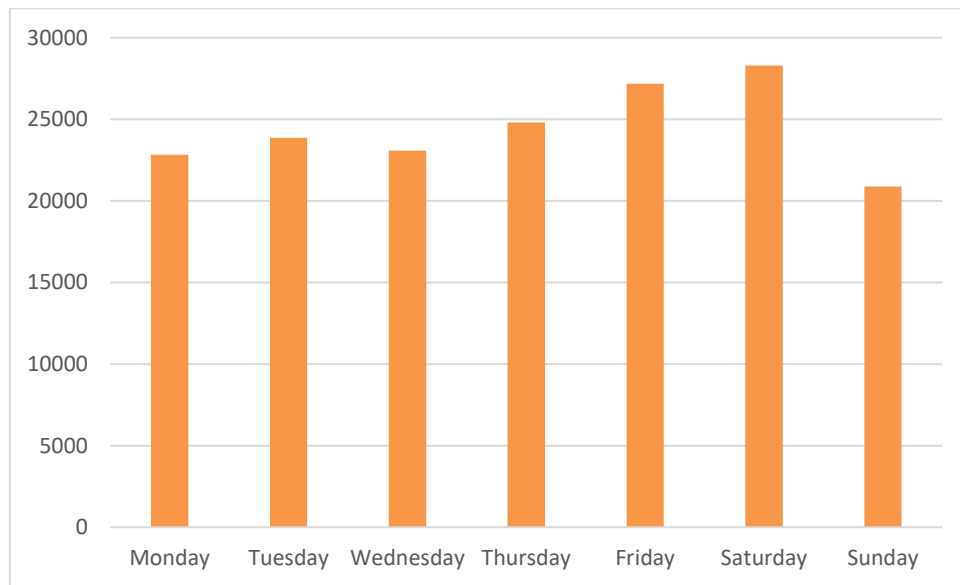

Pedestrian Volumes Per Day – Dun Laoghaire

Footfall Volumes Per Day – Dun Laoghaire

Day	Pedestrians
Monday	22834
Tuesday	23855
Wednesday	23085
Thursday	24806
Friday	27171
Saturday	28291
Sunday	20881
Grand Total	170923