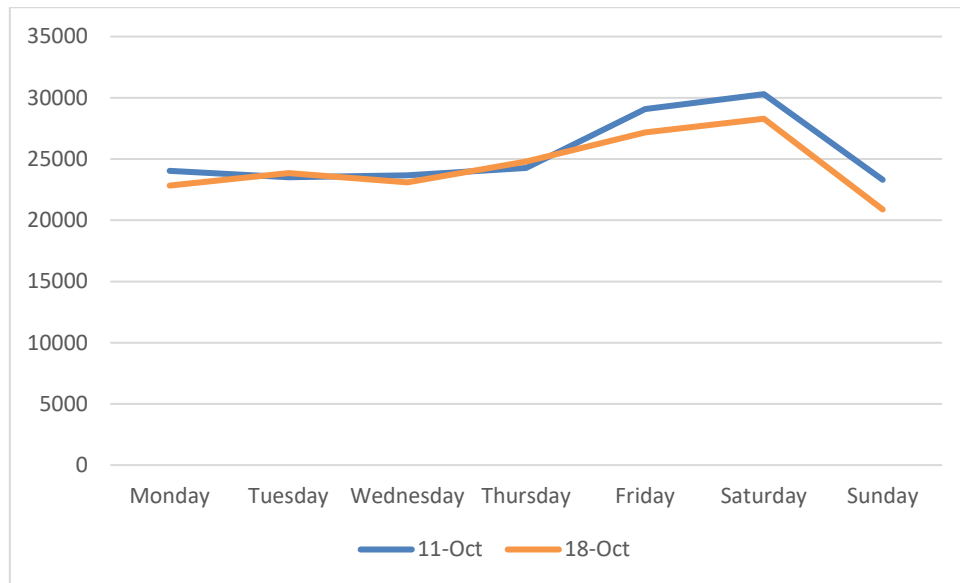

#### Headlines

- The total number of pedestrian movements to Dun Laoghaire area this week is **170,923**, down **4%** on previous week
- The busiest day in week commencing 18/10/2021 was Saturday with **28,291** visitors

#### Weather

Location	10/18/2021	10/19/2021	10/20/2021	10/21/2021	10/22/2021	10/23/2021	10/24/2021
<b>Dun Laoghaire, Ireland</b> Dun Laoghaire, Ireland	 <b>19°C</b> 14°C	 <b>18°C</b> 12°C	 <b>12°C</b> 6.7°C	 <b>11°C</b> 3.5°C	 <b>12°C</b> 6.9°C	 <b>13°C</b> 9.4°C	 <b>15°C</b> 11°C
	 0.65mm	 7.9mm	 6.1mm	 0%	 0.2mm	 0%	 0.37mm
	 28kph	 32kph	 25kph	 37kph	 28kph	 36kph	 39kph

## Pedestrian Volumes Per Day – Dun Laoghaire

---

## Footfall Volumes Per Day – Dun Laoghaire

---

Day	Pedestrians
Monday	22834
Tuesday	23855
Wednesday	23085
Thursday	24806
Friday	27171
Saturday	28291
Sunday	20881
<b>Grand Total</b>	<b>170923</b>

Footfall Volumes Per Week Comparison – Dun Laoghaire