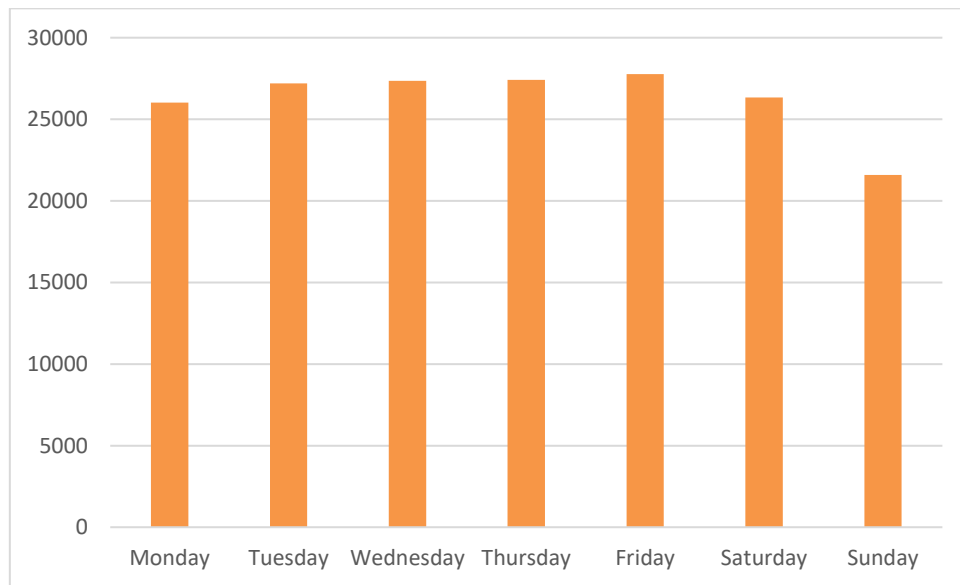

16 August 2021 – 22 August 2021

Footfall Report

Dun Laoghaire

Headlines

- The total number of pedestrian movements to Dun Laoghaire area this week is **183,650**, up **2%** on previous week
- The busiest day in week commencing 16/08/2021 was Friday with **27,760** visitors

Sensor locations

Weather

Location	08/16/2021	08/17/2021	08/18/2021	08/19/2021	08/20/2021	08/21/2021	08/22/2021
Dun Laoghaire, Ireland Dun Laoghaire, Ireland	 16°C 12°C  0.1mm  30kph	 18°C 13°C  0.1mm  35kph	 17°C 12°C  0.24mm  23kph	 19°C 12°C  0.55mm  14kph	 20°C 14°C  0%  22kph	 19°C 14°C  0%  16kph	 20°C 12°C  0%  18kph

Pedestrian Volumes Per Day – Dun Laoghaire

Footfall Volumes Per Day – Dun Laoghaire

Day	Pedestrians
Monday	26013
Tuesday	27190
Wednesday	27353
Thursday	27410
Friday	27760
Saturday	26330
Sunday	21594
Grand Total	183650

Footfall Volumes Per Week Comparison – Dun Laoghaire

Footfall Volumes Per Week Comparison – Dun Laoghaire

Day	09-Aug	16-Aug	+/-
Monday	23972	26013	9%
Tuesday	25739	27190	6%
Wednesday	24505	27353	12%
Thursday	27394	27410	0%
Friday	29809	27760	-7%
Saturday	27686	26330	-5%
Sunday	20895	21594	3%
Grand Total	180000	183650	2%