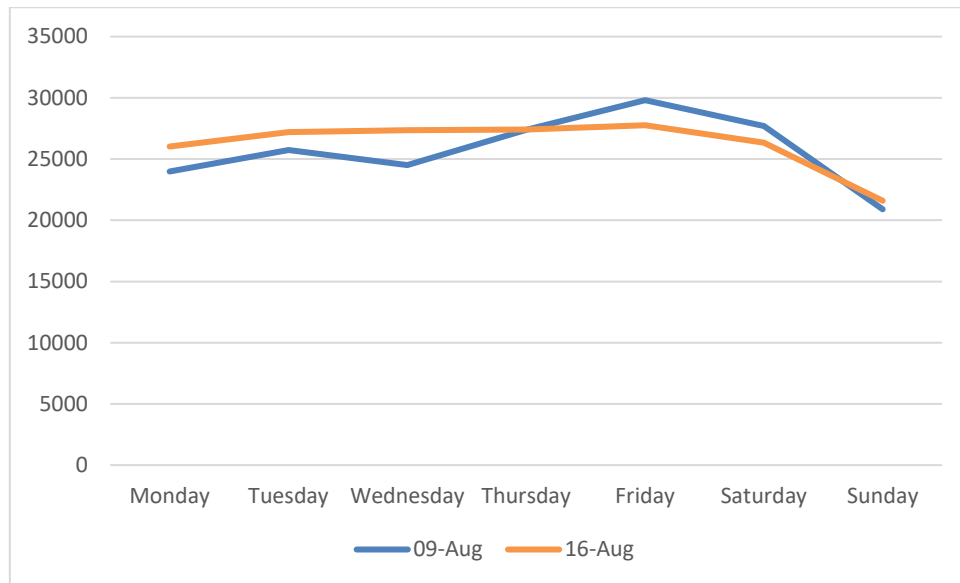

16 August 2021 – 22 August 2021

Footfall Report

Dun Laoghaire

Headlines

- The total number of pedestrian movements to Dun Laoghaire area this week is **183,650**, up **2%** on previous week
- The busiest day in week commencing 16/08/2021 was Friday with **27,760** visitors

Sensor locations

Weather

Location	08/16/2021	08/17/2021	08/18/2021	08/19/2021	08/20/2021	08/21/2021	08/22/2021
Dun Laoghaire, Ireland Dun Laoghaire, Ireland	 16°C 12°C  0.1mm  30kph	 18°C 13°C  0.1mm  35kph	 17°C 12°C  0.24mm  23kph	 19°C 12°C  0.55mm  14kph	 20°C 14°C  0%  22kph	 19°C 14°C  0%  16kph	 20°C 12°C  0%  18kph

Pedestrian Volumes Per Day – Dun Laoghaire

Footfall Volumes Per Day – Dun Laoghaire

Day	Pedestrians
Monday	26013
Tuesday	27190
Wednesday	27353
Thursday	27410
Friday	27760
Saturday	26330
Sunday	21594
Grand Total	183650

Footfall Volumes Per Week Comparison – Dun Laoghaire

Footfall Volumes Per Week Comparison – Dun Laoghaire

Day	09-Aug	16-Aug	+/-
Monday	23972	26013	9%
Tuesday	25739	27190	6%
Wednesday	24505	27353	12%
Thursday	27394	27410	0%
Friday	29809	27760	-7%
Saturday	27686	26330	-5%
Sunday	20895	21594	3%
Grand Total	180000	183650	2%