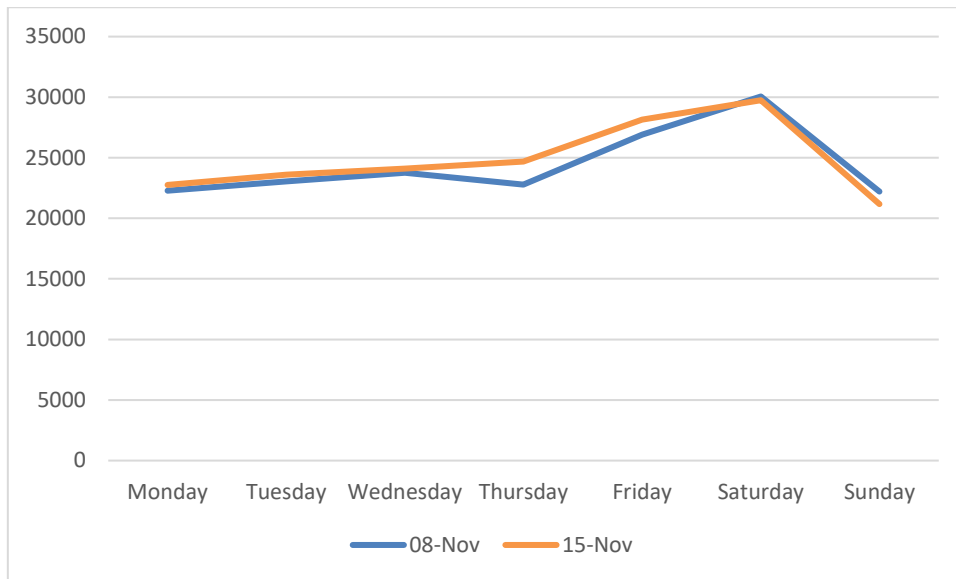

15 November 2021 – 21 November 2021

Footfall Report

Dun Laoghaire

Headlines

- The total number of pedestrian movements to Dun Laoghaire area this week is **174,225**, up **2%** on previous week
- The busiest day in week commencing 15/11/2021 was Saturday with **29,747** visitors

Sensor locations

Weather

Location	11/15/2021	11/16/2021	11/17/2021	11/18/2021	11/19/2021	11/20/2021	11/21/2021
Dun Laoghaire, Ireland Dun Laoghaire, Ireland	 12°C 7.3°C	 11°C 7.5°C	 11°C 7°C	 13°C 10°C	 12°C 9.3°C	 11°C 3.6°C	 7.5°C 1°C
	 0%	 0.1mm	 0%	 0.1mm	 0%	 0.52mm	 0%
	 15kph	 25kph	 26kph	 28kph	 19kph	 29kph	 27kph

Pedestrian Volumes Per Day – Dun Laoghaire

Footfall Volumes Per Day – Dun Laoghaire

Day	Pedestrians
Monday	22757
Tuesday	23609
Wednesday	24104
Thursday	24683
Friday	28152
Saturday	29747
Sunday	21173
Grand Total	174225

Footfall Volumes Per Week Comparison – Dun Laoghaire

Footfall Volumes Per Week Comparison – Dun Laoghaire

Day	8-Nov	15-Nov	+/-
Monday	22286	22757	2%
Tuesday	23037	23609	2%
Wednesday	23767	24104	1%
Thursday	22772	24683	8%
Friday	26915	28152	5%
Saturday	30057	29747	-1%
Sunday	22208	21173	-5%
Grand Total	171042	174225	2%