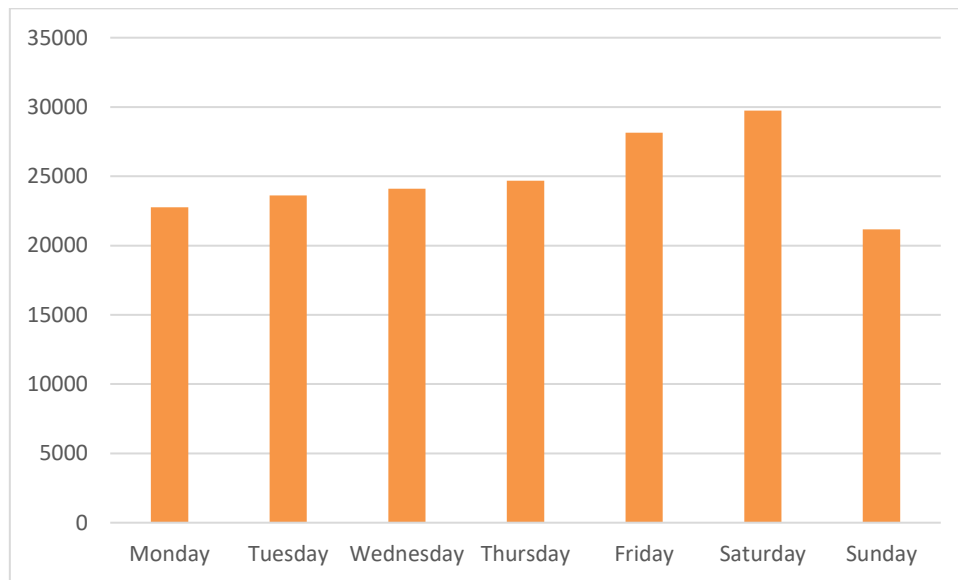

15 November 2021 – 21 November 2021

Footfall Report

Dun Laoghaire

Headlines

- The total number of pedestrian movements to Dun Laoghaire area this week is **174,225**, up **2%** on previous week
- The busiest day in week commencing 15/11/2021 was Saturday with **29,747** visitors

Sensor locations

Weather

Location	11/15/2021	11/16/2021	11/17/2021	11/18/2021	11/19/2021	11/20/2021	11/21/2021
Dun Laoghaire, Ireland Dun Laoghaire, Ireland	 12°C 7.3°C	 11°C 7.5°C	 11°C 7°C	 13°C 10°C	 12°C 9.3°C	 11°C 3.6°C	 7.5°C 1°C
	 0%	 0.1mm	 0%	 0.1mm	 0%	 0.52mm	 0%
	 15kph	 25kph	 26kph	 28kph	 19kph	 29kph	 27kph

Pedestrian Volumes Per Day – Dun Laoghaire

Footfall Volumes Per Day – Dun Laoghaire

Day	Pedestrians
Monday	22757
Tuesday	23609
Wednesday	24104
Thursday	24683
Friday	28152
Saturday	29747
Sunday	21173
Grand Total	174225

Footfall Volumes Per Week Comparison – Dun Laoghaire

Footfall Volumes Per Week Comparison – Dun Laoghaire

Day	8-Nov	15-Nov	+/-
Monday	22286	22757	2%
Tuesday	23037	23609	2%
Wednesday	23767	24104	1%
Thursday	22772	24683	8%
Friday	26915	28152	5%
Saturday	30057	29747	-1%
Sunday	22208	21173	-5%
Grand Total	171042	174225	2%