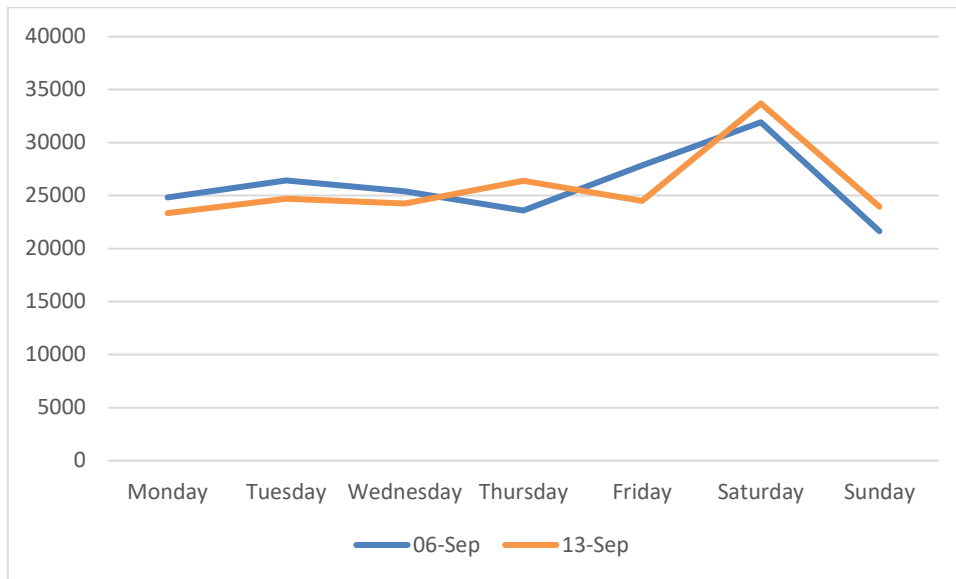

13 September 2021 – 19 September 2021

Footfall Report

Dun Laoghaire

Headlines

- The total number of pedestrian movements to Dun Laoghaire area this week is **180,866**, nearly **0%** change on previous week
- The busiest day in week commencing 13/09/2021 was Saturday with **33,696** visitors

Sensor locations

Weather

Location	09/13/2021	09/14/2021	09/15/2021	09/16/2021	09/17/2021	09/18/2021	09/19/2021
Dun Laoghaire, Ireland Dun Laoghaire, Ireland	 18°C 8.7°C  0%  18kph	 19°C 13°C  0%  13kph	 18°C 13°C  0%  16kph	 20°C 10°C  0%  21kph	 18°C 14°C  0%  22kph	 17°C 10°C  0%  14kph	 17°C 11°C  0%  22kph

Pedestrian Volumes Per Day – Dun Laoghaire

Footfall Volumes Per Day – Dun Laoghaire

Day	Pedestrians
Monday	23346
Tuesday	24718
Wednesday	24240
Thursday	26396
Friday	24508
Saturday	33696
Sunday	23962
Grand Total	180866

Footfall Volumes Per Week Comparison – Dun Laoghaire

Footfall Volumes Per Week Comparison – Dun Laoghaire

Day	6-Sep	13-Sep	+/-
Monday	24828	23346	-6%
Tuesday	26430	24718	-6%
Wednesday	25409	24240	-5%
Thursday	23600	26396	12%
Friday	27861	24508	-12%
Saturday	31917	33696	6%
Sunday	21642	23962	11%
Grand Total	181687	180866	0%