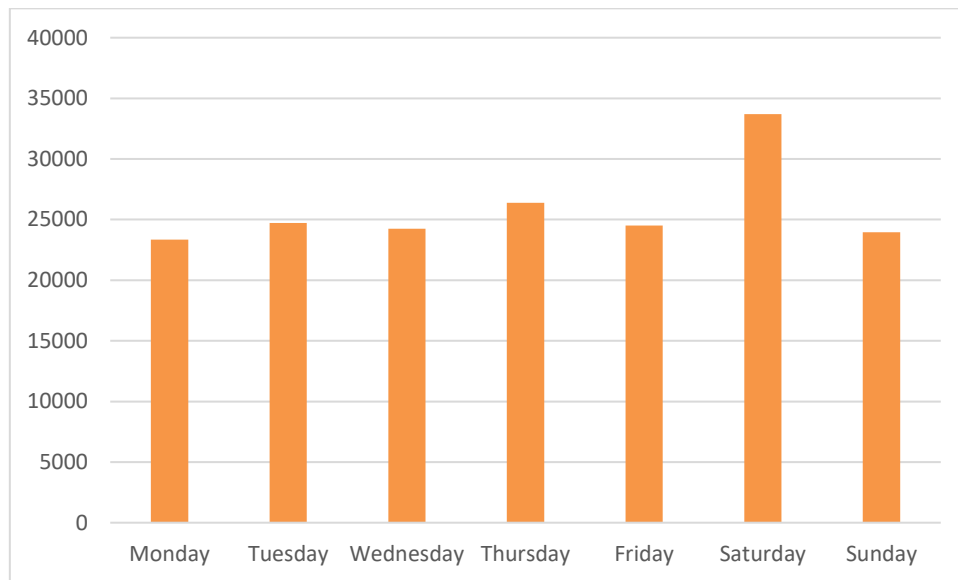

13 September 2021 – 19 September 2021

Footfall Report

Dun Laoghaire

Headlines

- The total number of pedestrian movements to Dun Laoghaire area this week is **180,866**, nearly **0%** change on previous week
- The busiest day in week commencing 13/09/2021 was Saturday with **33,696** visitors

Sensor locations

Weather

Location	09/13/2021	09/14/2021	09/15/2021	09/16/2021	09/17/2021	09/18/2021	09/19/2021
Dun Laoghaire, Ireland Dun Laoghaire, Ireland	 18°C 8.7°C  0%  18kph	 19°C 13°C  0%  13kph	 18°C 13°C  0%  16kph	 20°C 10°C  0%  21kph	 18°C 14°C  0%  22kph	 17°C 10°C  0%  14kph	 17°C 11°C  0%  22kph

Pedestrian Volumes Per Day – Dun Laoghaire

Footfall Volumes Per Day – Dun Laoghaire

Day	Pedestrians
Monday	23346
Tuesday	24718
Wednesday	24240
Thursday	26396
Friday	24508
Saturday	33696
Sunday	23962
Grand Total	180866

Footfall Volumes Per Week Comparison – Dun Laoghaire

Footfall Volumes Per Week Comparison – Dun Laoghaire

Day	6-Sep	13-Sep	+/-
Monday	24828	23346	-6%
Tuesday	26430	24718	-6%
Wednesday	25409	24240	-5%
Thursday	23600	26396	12%
Friday	27861	24508	-12%
Saturday	31917	33696	6%
Sunday	21642	23962	11%
Grand Total	181687	180866	0%