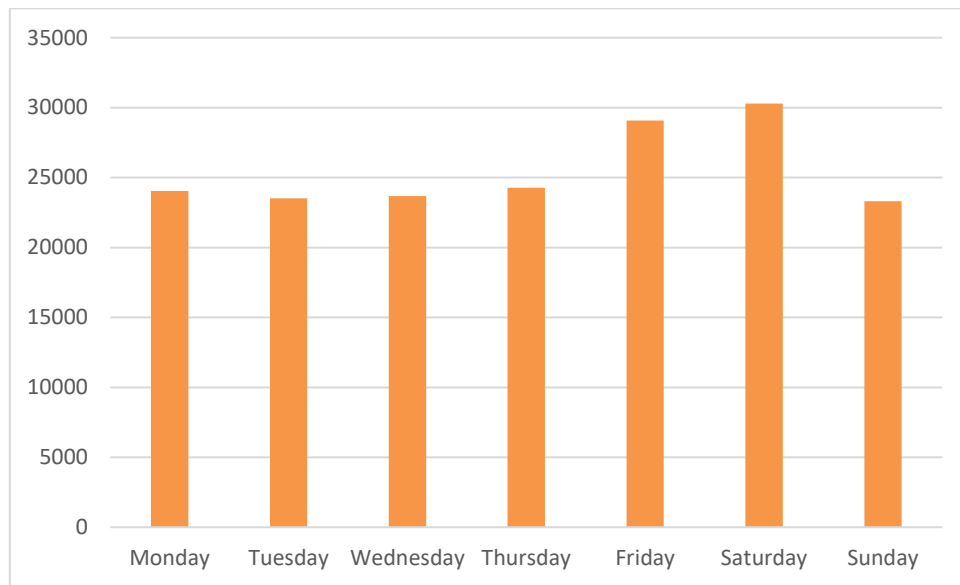

11 October 2021 – 17 October 2021

Footfall Report

Dun Laoghaire

Headlines

- The total number of pedestrian movements to Dun Laoghaire area this week is **178,190**, up **1%** on previous week
- The busiest day in week commencing 11/10/2021 was Saturday with **30,300** visitors

Sensor locations

Weather

Location	10/11/2021	10/12/2021	10/13/2021	10/14/2021	10/15/2021	10/16/2021	10/17/2021
Dun Laoghaire, Ireland Dun Laoghaire, Ireland	 14°C 5.1°C	 14°C 9°C	 12°C 11°C	 14°C 11°C	 12°C 7.4°C	 15°C 8.8°C	 16°C 13°C
	 0%	 0%	 0%	 0%	 0%	 0%	 0%
	 16kph	 19kph	 16kph	 22kph	 18kph	 20kph	 24kph

Pedestrian Volumes Per Day – Dun Laoghaire

Footfall Volumes Per Day – Dun Laoghaire

Day	Pedestrians
Monday	24044
Tuesday	23514
Wednesday	23674
Thursday	24281
Friday	29071
Saturday	30300
Sunday	23306
Grand Total	178190

Footfall Volumes Per Week Comparison – Dun Laoghaire

Footfall Volumes Per Week Comparison – Dun Laoghaire

Day	4-Oct	11-Oct	+/-
Monday	23524	24044	2%
Tuesday	22832	23514	3%
Wednesday	23931	23674	-1%
Thursday	24332	24281	0%
Friday	28359	29071	3%
Saturday	30626	30300	-1%
Sunday	23086	23306	1%
Grand Total	176690	178190	1%