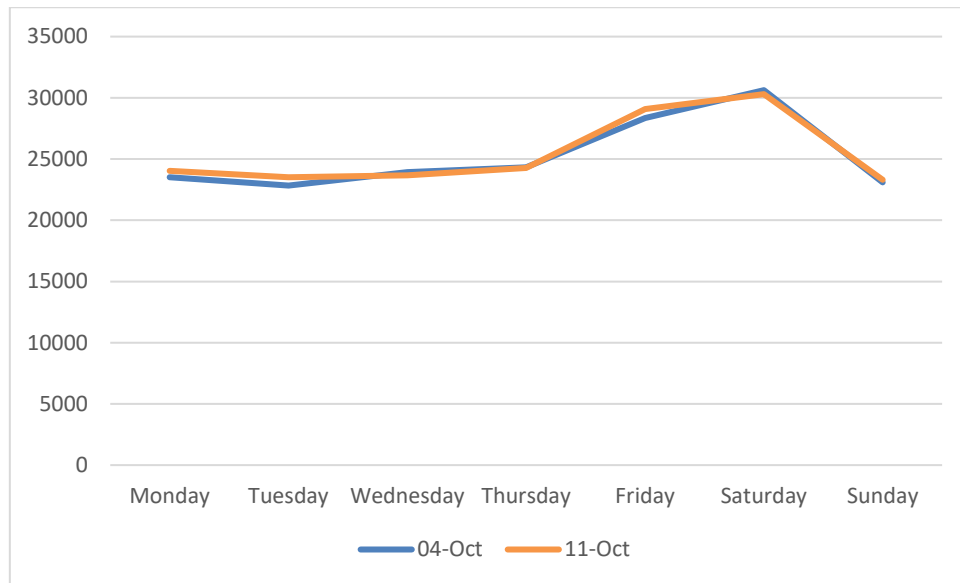

11 October 2021 – 17 October 2021

Footfall Report

Dun Laoghaire

Headlines

- The total number of pedestrian movements to Dun Laoghaire area this week is **178,190**, up **1%** on previous week
- The busiest day in week commencing 11/10/2021 was Saturday with **30,300** visitors

Sensor locations

Weather

Location	10/11/2021	10/12/2021	10/13/2021	10/14/2021	10/15/2021	10/16/2021	10/17/2021
Dun Laoghaire, Ireland Dun Laoghaire, Ireland	 14°C 5.1°C	 14°C 9°C	 12°C 11°C	 14°C 11°C	 12°C 7.4°C	 15°C 8.8°C	 16°C 13°C
	 0%	 0%	 0%	 0%	 0%	 0%	 0%
	 16kph	 19kph	 16kph	 22kph	 18kph	 20kph	 24kph

Pedestrian Volumes Per Day – Dun Laoghaire

Footfall Volumes Per Day – Dun Laoghaire

Day	Pedestrians
Monday	24044
Tuesday	23514
Wednesday	23674
Thursday	24281
Friday	29071
Saturday	30300
Sunday	23306
Grand Total	178190

Footfall Volumes Per Week Comparison – Dun Laoghaire

Footfall Volumes Per Week Comparison – Dun Laoghaire

Day	4-Oct	11-Oct	+/-
Monday	23524	24044	2%
Tuesday	22832	23514	3%
Wednesday	23931	23674	-1%
Thursday	24332	24281	0%
Friday	28359	29071	3%
Saturday	30626	30300	-1%
Sunday	23086	23306	1%
Grand Total	176690	178190	1%