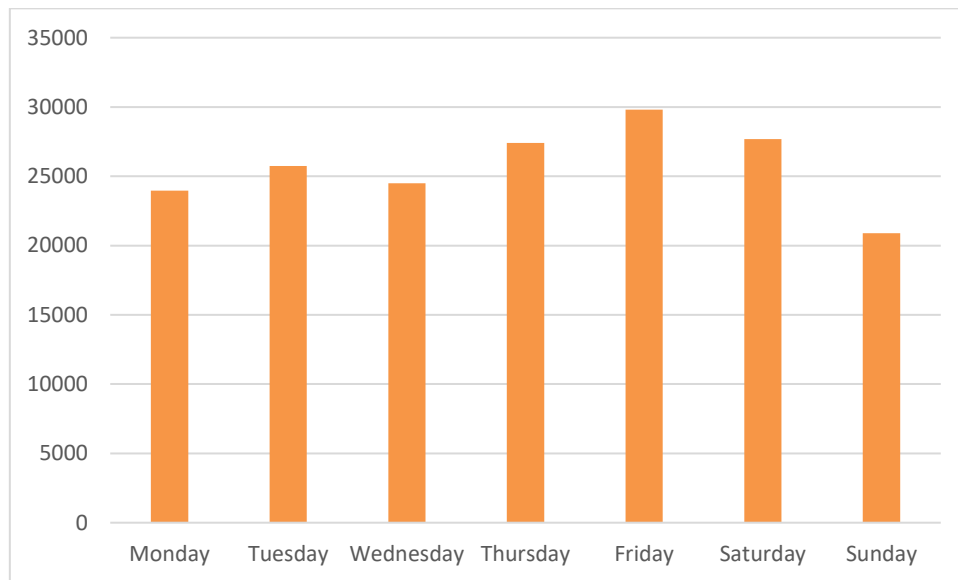

9 August 2021 – 15 August 2021

Footfall Report

Dun Laoghaire

Headlines

- The total number of pedestrian movements to Dun Laoghaire area this week is **180,000**, up **11%** on previous week
- The busiest day in week commencing 9/08/2021 was Friday with **29,809** visitors

Sensor locations

Weather

Location	08/09/2021	08/10/2021	08/11/2021	08/12/2021	08/13/2021	08/14/2021	08/15/2021
Dun Laoghaire, Ireland Dun Laoghaire, Ireland	 18°C 11°C  3.1mm  24kph	 19°C 12°C  1mm  16kph	 19°C 9.8°C  1.9mm  25kph	 19°C 11°C  2.6mm  39kph	 19°C 12°C  0%  31kph	 15°C 12°C  0%  18kph	 17°C 12°C  0%  23kph

Pedestrian Volumes Per Day – Dun Laoghaire

Footfall Volumes Per Day – Dun Laoghaire

Day	Pedestrians
Monday	23972
Tuesday	25739
Wednesday	24505
Thursday	27394
Friday	29809
Saturday	27686
Sunday	20895
Grand Total	180000

Footfall Volumes Per Week Comparison – Dun Laoghaire

Footfall Volumes Per Week Comparison – Dun Laoghaire

Day	02-Aug	09-Aug	+/-
Monday	20234	23972	18%
Tuesday	25227	25739	2%
Wednesday	27326	24505	-10%
Thursday	18465	27394	48%
Friday	26771	29809	11%
Saturday	22783	27686	22%
Sunday	21423	20895	-2%
Grand Total	162229	180000	11%