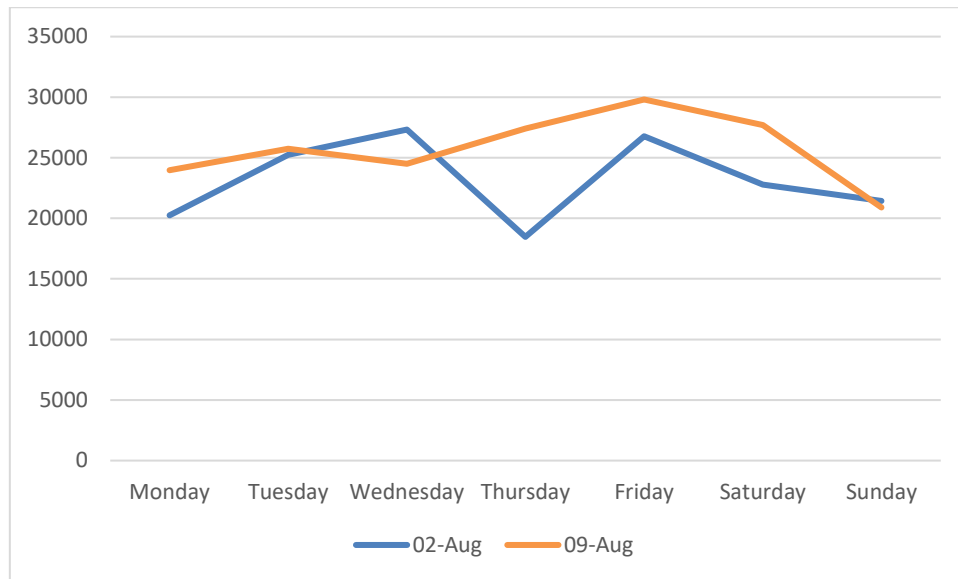

9 August 2021 – 15 August 2021

Footfall Report

Dun Laoghaire

Headlines

- The total number of pedestrian movements to Dun Laoghaire area this week is **180,000**, up **11%** on previous week
- The busiest day in week commencing 9/08/2021 was Friday with **29,809** visitors

Sensor locations

Weather

Location	08/09/2021	08/10/2021	08/11/2021	08/12/2021	08/13/2021	08/14/2021	08/15/2021
Dun Laoghaire, Ireland Dun Laoghaire, Ireland	 18°C 11°C  3.1mm  24kph	 19°C 12°C  1mm  16kph	 19°C 9.8°C  1.9mm  25kph	 19°C 11°C  2.6mm  39kph	 19°C 12°C  0%  31kph	 15°C 12°C  0%  18kph	 17°C 12°C  0%  23kph

Pedestrian Volumes Per Day – Dun Laoghaire

Footfall Volumes Per Day – Dun Laoghaire

Day	Pedestrians
Monday	23972
Tuesday	25739
Wednesday	24505
Thursday	27394
Friday	29809
Saturday	27686
Sunday	20895
Grand Total	180000

Footfall Volumes Per Week Comparison – Dun Laoghaire

Footfall Volumes Per Week Comparison – Dun Laoghaire

Day	02-Aug	09-Aug	+/-
Monday	20234	23972	18%
Tuesday	25227	25739	2%
Wednesday	27326	24505	-10%
Thursday	18465	27394	48%
Friday	26771	29809	11%
Saturday	22783	27686	22%
Sunday	21423	20895	-2%
Grand Total	162229	180000	11%