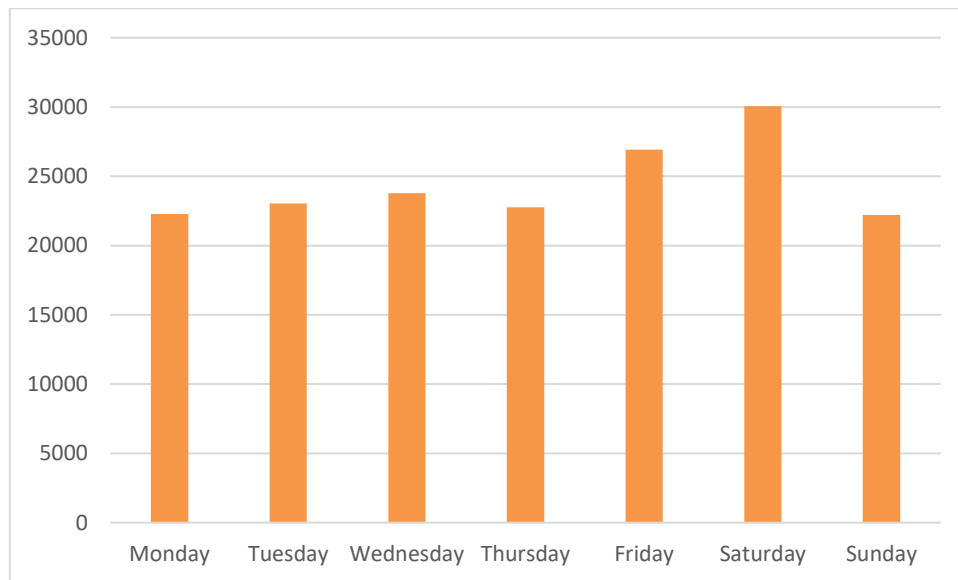

8 November 2021 – 14 November 2021

Footfall Report

Dun Laoghaire

Headlines

- The total number of pedestrian movements to Dun Laoghaire area this week is **171,042**, nearly **0%** change on previous week
- The busiest day in week commencing 8/11/2021 was Saturday with **30,057** visitors

Sensor locations

Weather

Location	11/08/2021	11/09/2021	11/10/2021	11/11/2021	11/12/2021	11/13/2021	11/14/2021
Dun Laoghaire, Ireland Dun Laoghaire, Ireland	 16°C 6.9°C  1.9mm  30kph	 14°C 9.3°C  0.18mm  28kph	 11°C 7.5°C  0%  15kph	 14°C 5.1°C  0.2mm  36kph	 13°C 10°C  1.8mm  37kph	 12°C 10°C  0%  23kph	 14°C 7.8°C  0%  11kph

Pedestrian Volumes Per Day – Dun Laoghaire

Footfall Volumes Per Day – Dun Laoghaire

Day	Pedestrians
Monday	22286
Tuesday	23037
Wednesday	23767
Thursday	22772
Friday	26915
Saturday	30057
Sunday	22208
Grand Total	171042

Footfall Volumes Per Week Comparison – Dun Laoghaire

Footfall Volumes Per Week Comparison – Dun Laoghaire

Day	1-Nov	8-Nov	+/-
Monday	21857	22286	2%
Tuesday	23783	23037	-3%
Wednesday	24255	23767	-2%
Thursday	24520	22772	-7%
Friday	27068	26915	-1%
Saturday	28773	30057	4%
Sunday	21257	22208	4%
Grand Total	171513	171042	0%