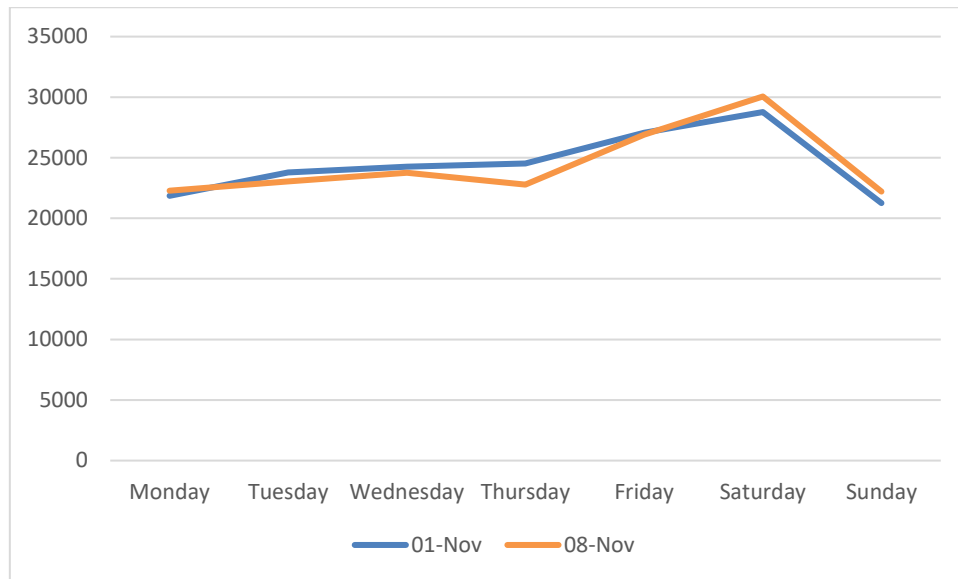

8 November 2021 – 14 November 2021

Footfall Report

Dun Laoghaire

Headlines

- The total number of pedestrian movements to Dun Laoghaire area this week is **171,042**, nearly **0%** change on previous week
- The busiest day in week commencing 8/11/2021 was Saturday with **30,057** visitors

Sensor locations

Weather

Location	11/08/2021	11/09/2021	11/10/2021	11/11/2021	11/12/2021	11/13/2021	11/14/2021
Dun Laoghaire, Ireland Dun Laoghaire, Ireland	 16°C 6.9°C  1.9mm  30kph	 14°C 9.3°C  0.18mm  28kph	 11°C 7.5°C  0%  15kph	 14°C 5.1°C  0.2mm  36kph	 13°C 10°C  1.8mm  37kph	 12°C 10°C  0%  23kph	 14°C 7.8°C  0%  11kph

Pedestrian Volumes Per Day – Dun Laoghaire

Footfall Volumes Per Day – Dun Laoghaire

Day	Pedestrians
Monday	22286
Tuesday	23037
Wednesday	23767
Thursday	22772
Friday	26915
Saturday	30057
Sunday	22208
Grand Total	171042

Footfall Volumes Per Week Comparison – Dun Laoghaire

Footfall Volumes Per Week Comparison – Dun Laoghaire

Day	1-Nov	8-Nov	+/-
Monday	21857	22286	2%
Tuesday	23783	23037	-3%
Wednesday	24255	23767	-2%
Thursday	24520	22772	-7%
Friday	27068	26915	-1%
Saturday	28773	30057	4%
Sunday	21257	22208	4%
Grand Total	171513	171042	0%