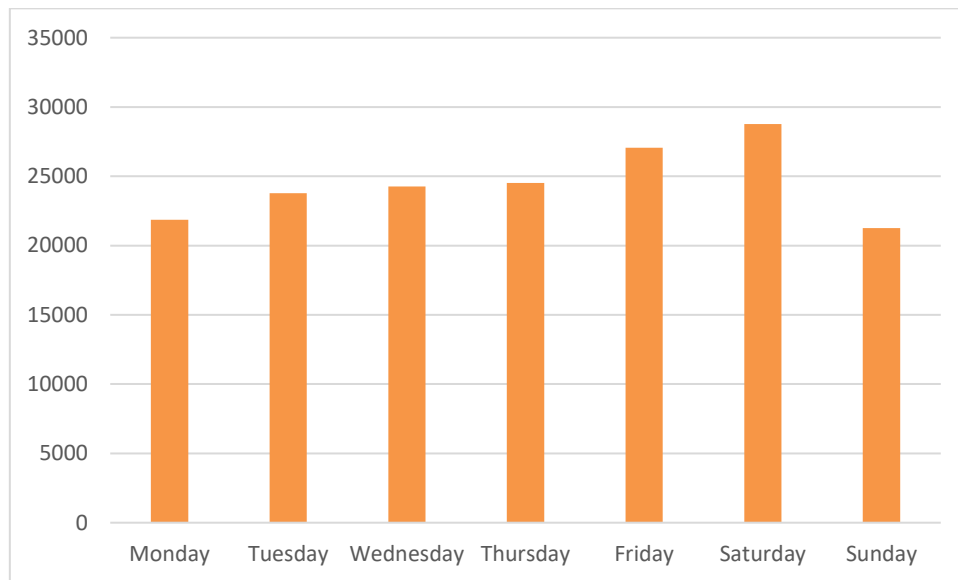

1 November 2021 – 7 November 2021

Footfall Report

Dun Laoghaire

Headlines

- The total number of pedestrian movements to Dun Laoghaire area this week is **171,513**, down **2%** on previous week
- The busiest day in week commencing 1/11/2021 was Saturday with **28,773** visitors

Sensor locations

Weather

Location	11/01/2021	11/02/2021	11/03/2021	11/04/2021	11/05/2021	11/06/2021	11/07/2021
Dun Laoghaire, Ireland Dun Laoghaire, Ireland	 10°C 5°C  2.7mm  38kph	 9.9°C 4°C  0%  20kph	 9.4°C 3.2°C  0%  28kph	 9.8°C 3.5°C  0%  21kph	 11°C 6.9°C  0%  24kph	 14°C 8°C  0.6mm  39kph	 11°C 5.4°C  0%  32kph

Pedestrian Volumes Per Day – Dun Laoghaire

Footfall Volumes Per Day – Dun Laoghaire

Day	Pedestrians
Monday	21857
Tuesday	23783
Wednesday	24255
Thursday	24520
Friday	27068
Saturday	28773
Sunday	21257
Grand Total	171513

Footfall Volumes Per Week Comparison – Dun Laoghaire

Footfall Volumes Per Week Comparison – Dun Laoghaire

Day	25-Oct	1-Nov	+/-
Monday	20164	21857	8%
Tuesday	26022	23783	-9%
Wednesday	24206	24255	0%
Thursday	23990	24520	2%
Friday	30911	27068	-12%
Saturday	31436	28773	-8%
Sunday	18583	21257	14%
Grand Total	175312	171513	-2%