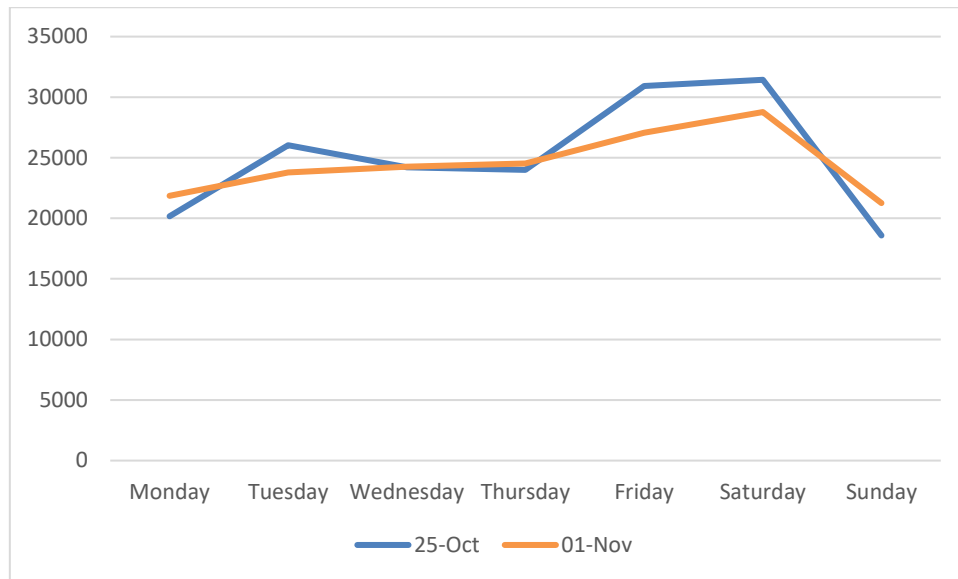

1 November 2021 – 7 November 2021

Footfall Report

Dun Laoghaire

Headlines

- The total number of pedestrian movements to Dun Laoghaire area this week is **171,513**, down **2%** on previous week
- The busiest day in week commencing 1/11/2021 was Saturday with **28,773** visitors

Sensor locations

Weather

Location	11/01/2021	11/02/2021	11/03/2021	11/04/2021	11/05/2021	11/06/2021	11/07/2021
Dun Laoghaire, Ireland Dun Laoghaire, Ireland	 10°C 5°C  2.7mm  38kph	 9.9°C 4°C  0%  20kph	 9.4°C 3.2°C  0%  28kph	 9.8°C 3.5°C  0%  21kph	 11°C 6.9°C  0%  24kph	 14°C 8°C  0.6mm  39kph	 11°C 5.4°C  0%  32kph

Pedestrian Volumes Per Day – Dun Laoghaire

Footfall Volumes Per Day – Dun Laoghaire

Day	Pedestrians
Monday	21857
Tuesday	23783
Wednesday	24255
Thursday	24520
Friday	27068
Saturday	28773
Sunday	21257
Grand Total	171513

Footfall Volumes Per Week Comparison – Dun Laoghaire

Footfall Volumes Per Week Comparison – Dun Laoghaire

Day	25-Oct	1-Nov	+/-
Monday	20164	21857	8%
Tuesday	26022	23783	-9%
Wednesday	24206	24255	0%
Thursday	23990	24520	2%
Friday	30911	27068	-12%
Saturday	31436	28773	-8%
Sunday	18583	21257	14%
Grand Total	175312	171513	-2%