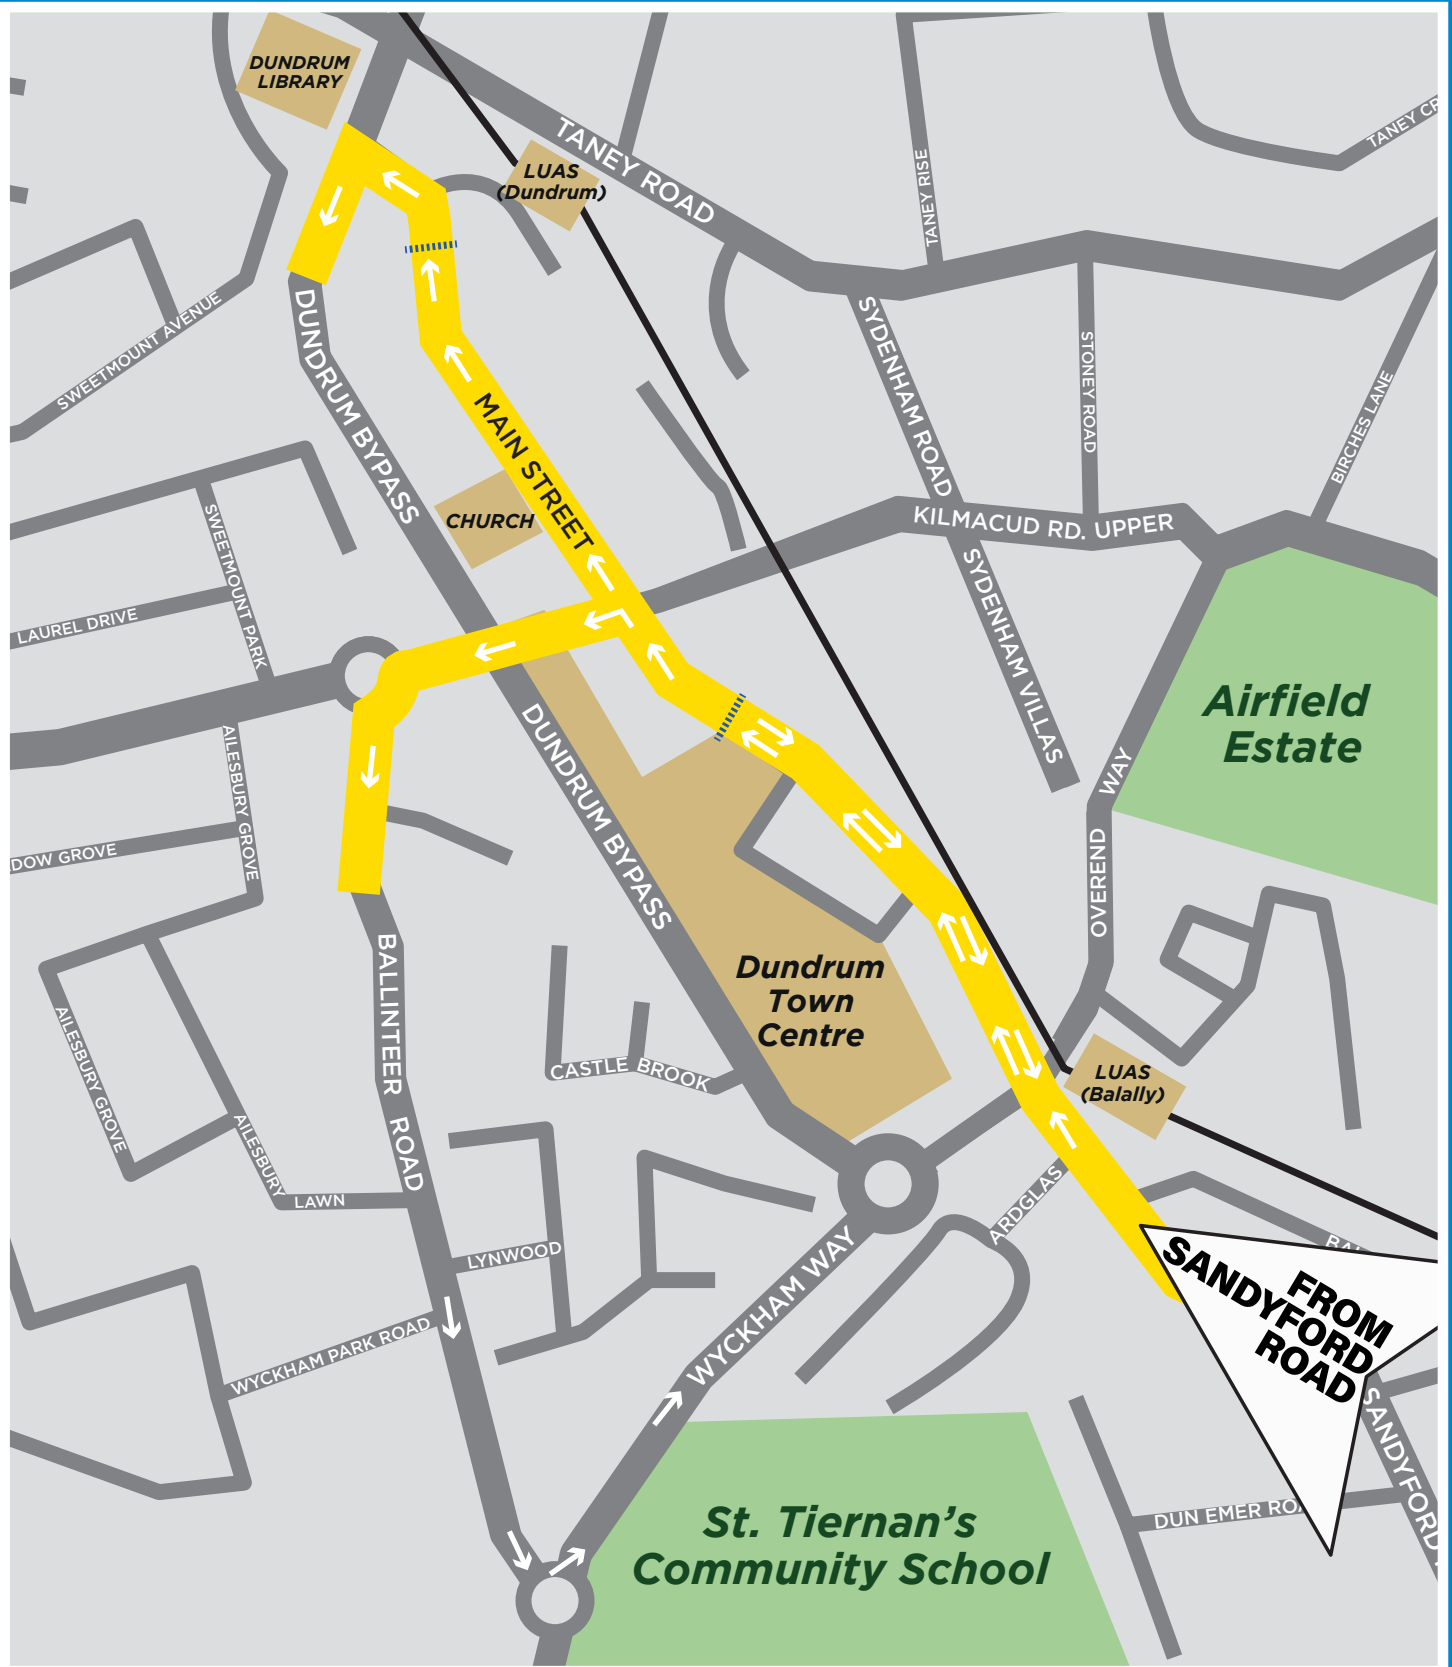

BUS DIVERSIONS

Travelling towards Tallaght

●●●●● Pedestrian Route

Travelling towards Dún Laoghaire
(No Change)

New Bus Stop

DLR'S COVID-19 RESPONSE: DUNDRUM MOBILITY INTERVENTIONS

BUS DIVERSIONS

Travelling towards Enniskerry & Glencullen

Travelling towards City & DCU (No Change)

Pedestrian Route

New Bus Stop

DLR'S COVID-19 RESPONSE: DUNDRUM MOBILITY INTERVENTIONS

BUS DIVERSIONS

-  Travelling towards Citywest
-  Travelling towards UCD (No Change)
-  Pedestrian Route
-  New Bus Stop

DLR'S COVID-19 RESPONSE: *DUNDRUM MOBILITY INTERVENTIONS*

Traffic Diversions - From Barton Road East & Vicinities

To Dundrum Main Street

To Sandyford Road and Kilmacud Road Upper

DLR'S COVID-19 RESPONSE: *DUNDRUM MOBILITY INTERVENTIONS*

Traffic Diversions - From Sandyford Road & Vicinities

 **To Dundrum**

DLR'S COVID-19 RESPONSE: *DUNDRUM MOBILITY INTERVENTIONS*

Traffic Diversions - Churchtown Rd Up / Dundrum Rd & Vicinities

 **To Dundrum**