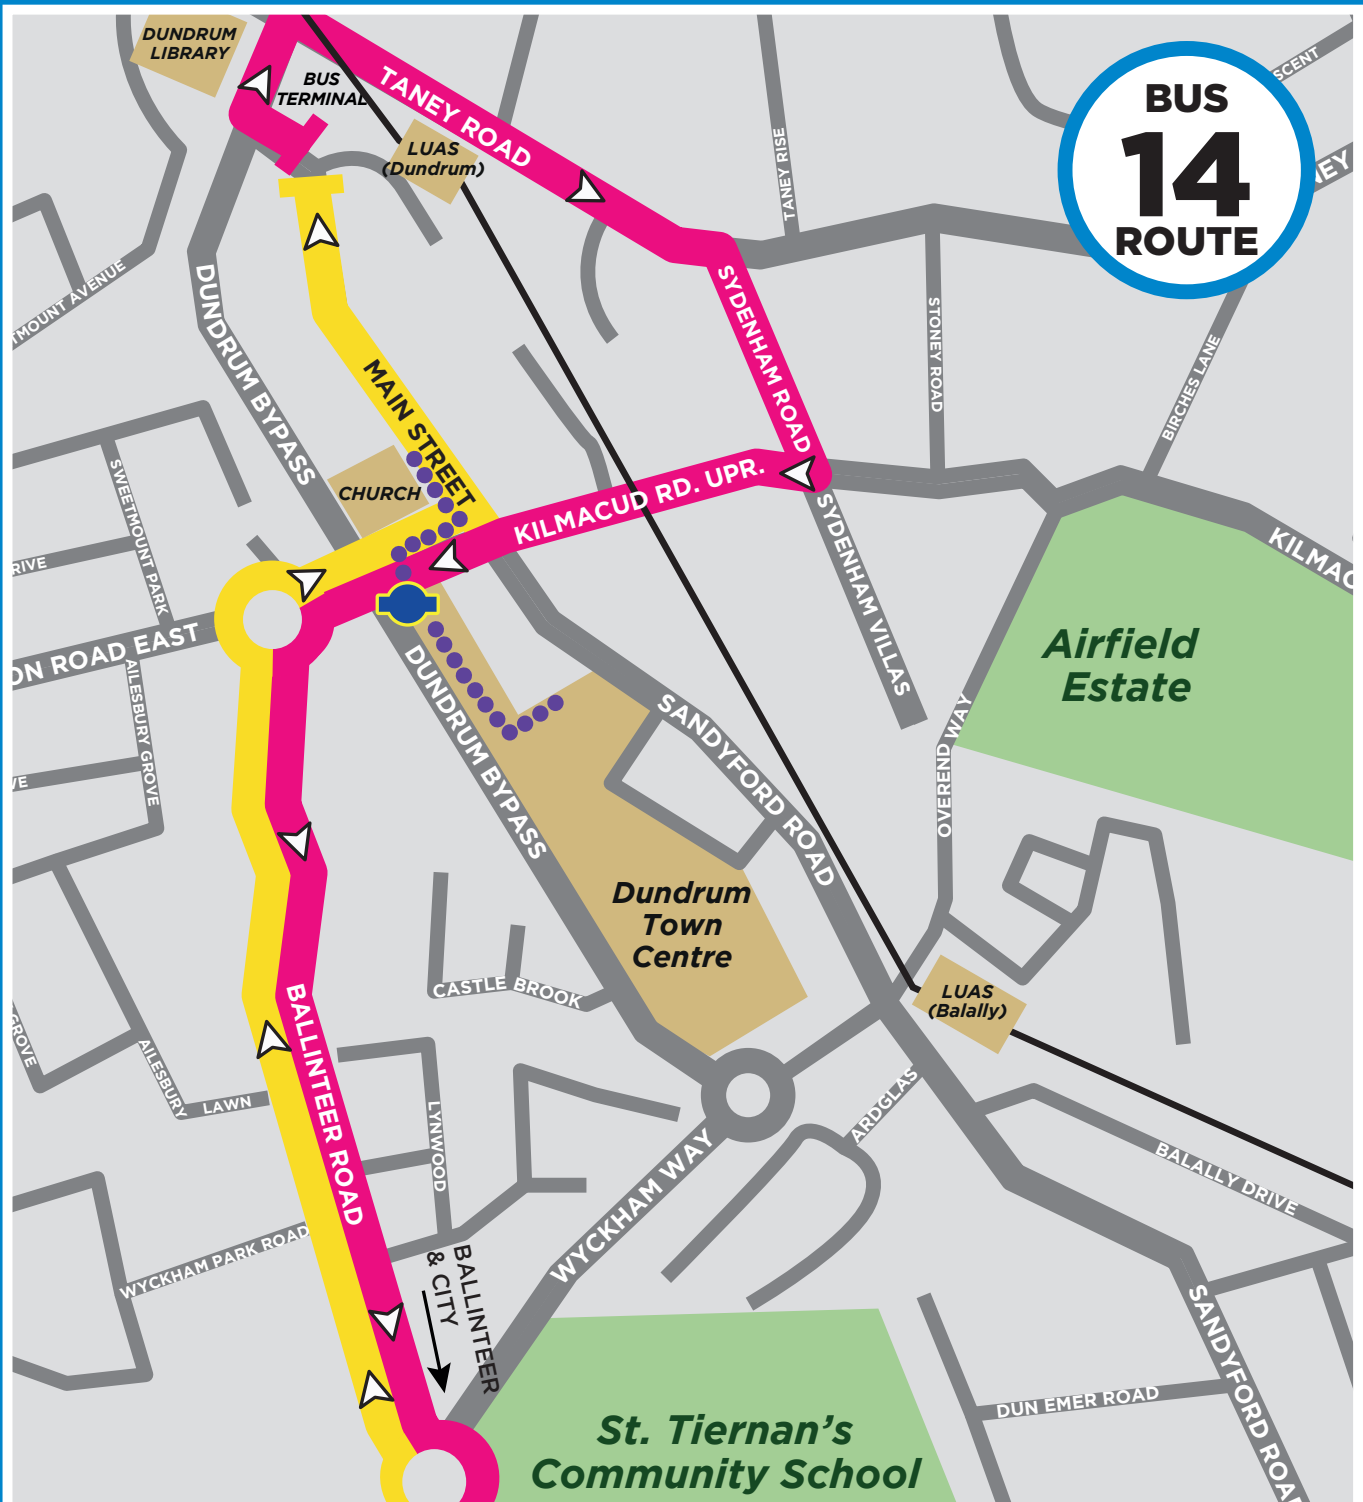

DLR'S COVID-19 RESPONSE: DUNDRUM MOBILITY INTERVENTIONS

BUS DIVERSIONS

Travelling FROM Dundrum

Pedestrian Route

Travelling TO Dundrum (No Change)

New Bus Stop