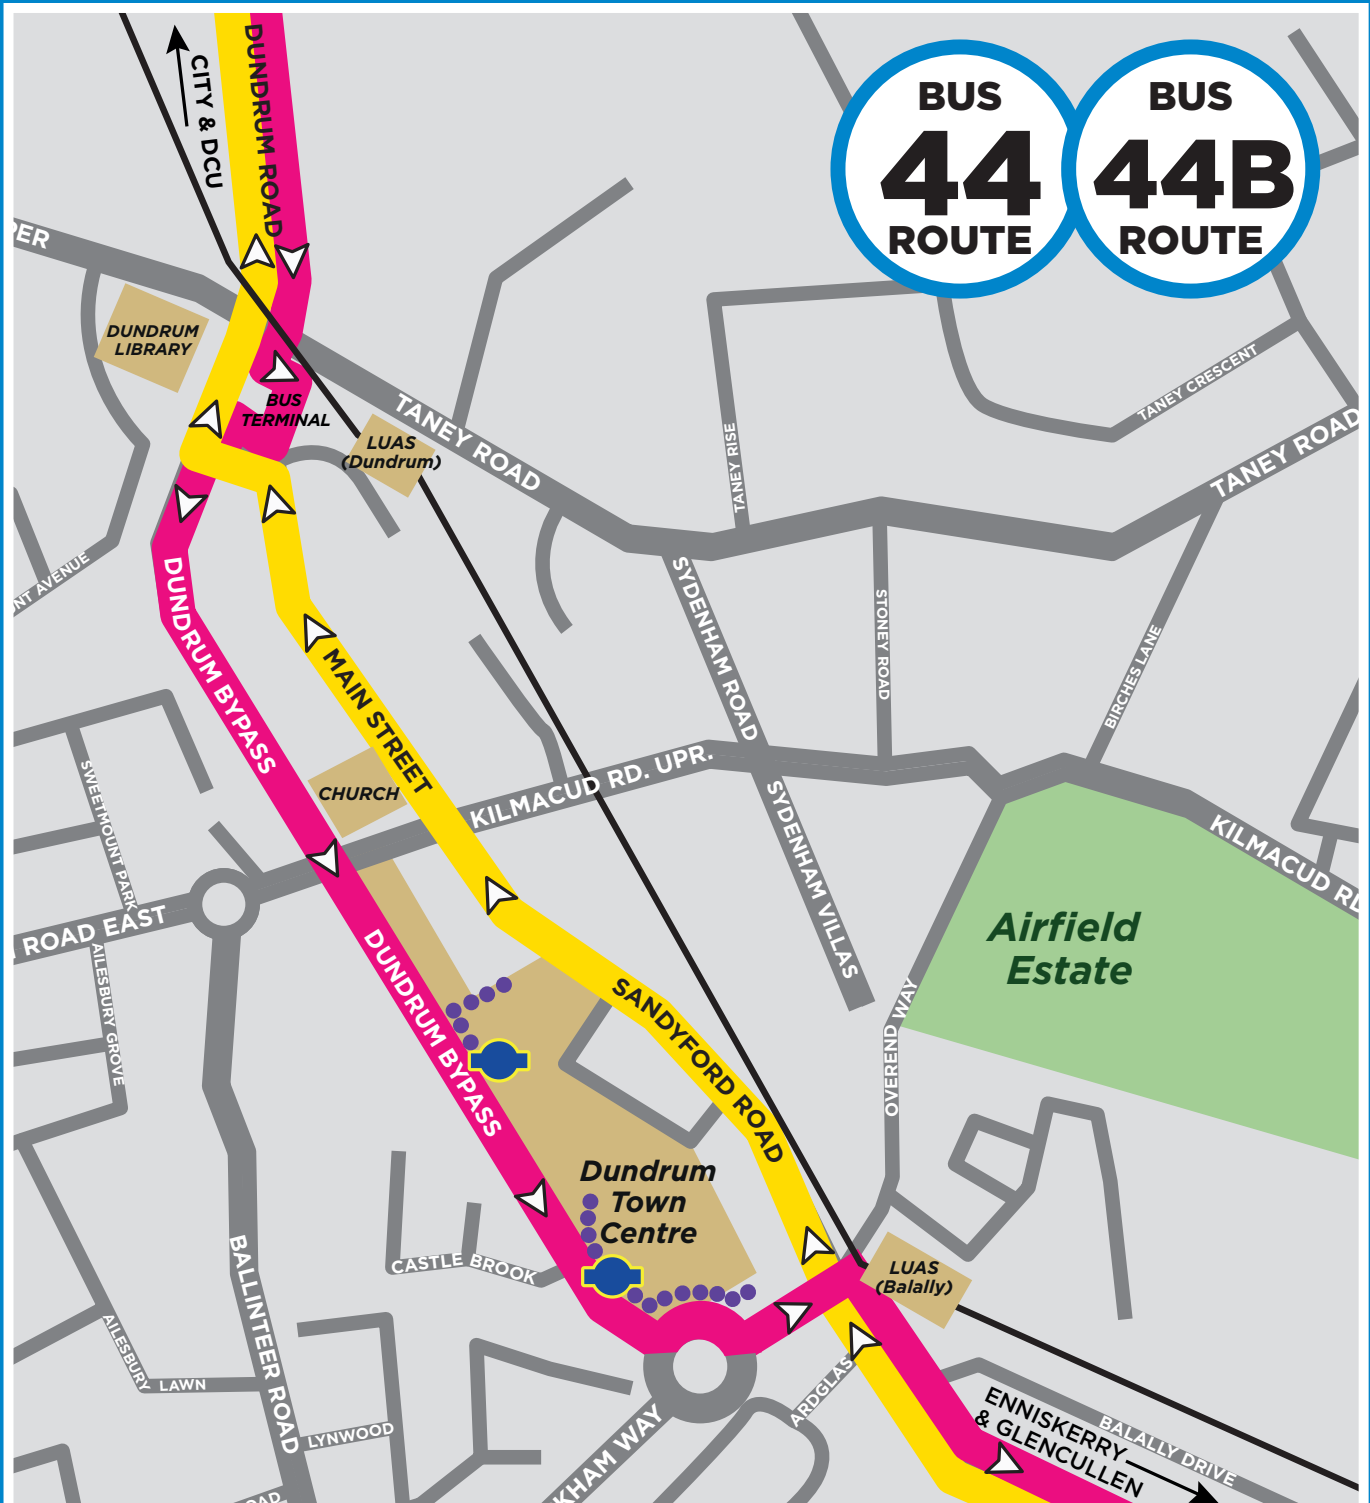

DLR'S COVID-19 RESPONSE: DUNDRUM MOBILITY INTERVENTIONS

BUS DIVERSIONS

Travelling FROM Dundrum

Pedestrian Route

Travelling TO Dundrum (No Change)

New Bus Stop

DLR'S COVID-19 RESPONSE: DUNDRUM MOBILITY INTERVENTIONS

BUS DIVERSIONS

Travelling towards Tallaght

●●●●● Pedestrian Route

Travelling towards Dún Laoghaire
(No Change)

New Bus Stop

DLR'S COVID-19 RESPONSE: DUNDRUM MOBILITY INTERVENTIONS

BUS DIVERSIONS

Travelling towards Enniskerry & Glencullen

Travelling towards City & DCU (No Change)

Pedestrian Route

New Bus Stop

DLR'S COVID-19 RESPONSE: DUNDRUM MOBILITY INTERVENTIONS

BUS DIVERSIONS

-  Travelling towards Citywest
-  Travelling towards UCD (No Change)
-  Pedestrian Route
-  New Bus Stop

DLR'S COVID-19 RESPONSE: *DUNDRUM MOBILITY INTERVENTIONS*

Traffic Diversions - From Barton Road East & Vicinities

To Dundrum Main Street

To Sandyford Road and Kilmacud Road Upper

DLR'S COVID-19 RESPONSE: *DUNDRUM MOBILITY INTERVENTIONS*