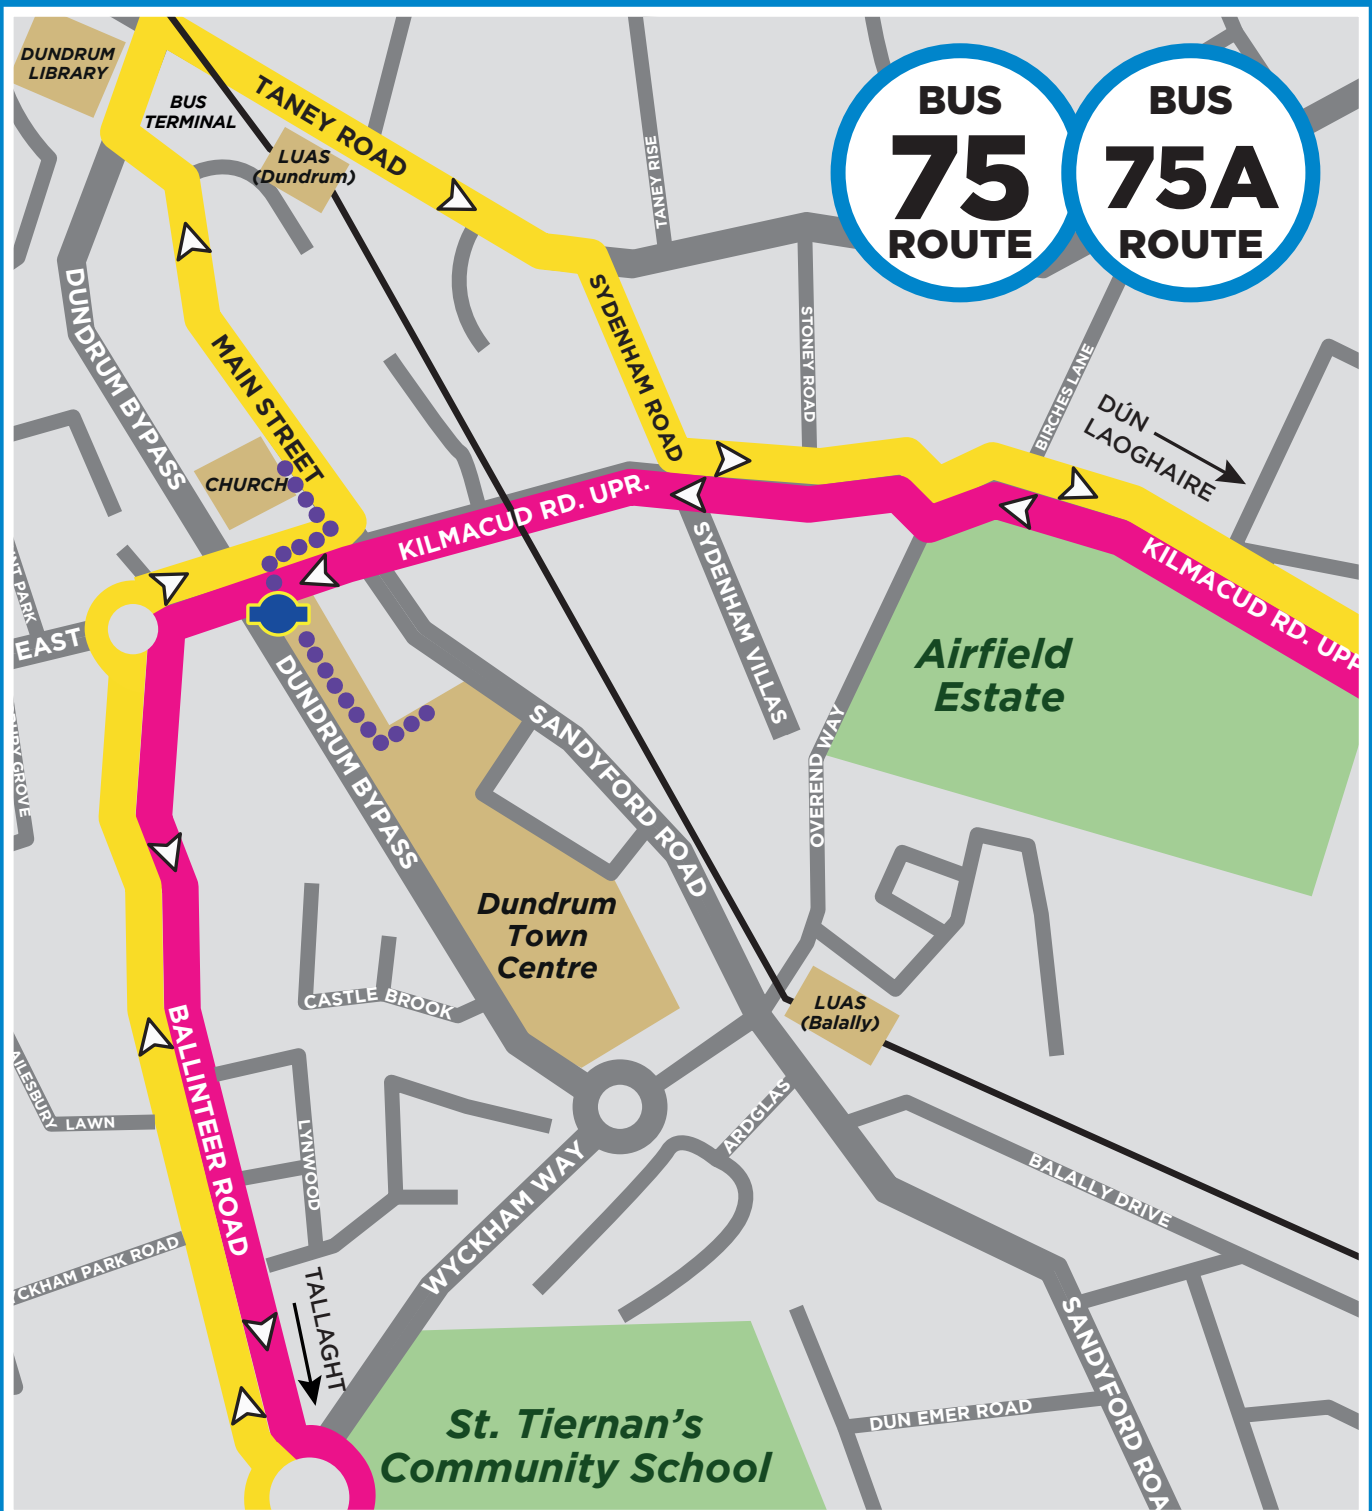

BUS DIVERSIONS

Travelling towards Tallaght

●●●●● Pedestrian Route

Travelling towards Dún Laoghaire
(No Change)

New Bus Stop

DLR'S COVID-19 RESPONSE: DUNDRUM MOBILITY INTERVENTIONS

BUS DIVERSIONS

Travelling towards Enniskerry & Glencullen

Travelling towards City & DCU (No Change)

Pedestrian Route

New Bus Stop

DLR'S COVID-19 RESPONSE: DUNDRUM MOBILITY INTERVENTIONS

BUS DIVERSIONS

-  Travelling towards Citywest
-  Travelling towards UCD (No Change)
-  Pedestrian Route
-  New Bus Stop

DLR'S COVID-19 RESPONSE: *DUNDRUM MOBILITY INTERVENTIONS*

Traffic Diversions - From Barton Road East & Vicinities

To Dundrum Main Street

To Sandyford Road and Kilmacud Road Upper

DLR'S COVID-19 RESPONSE: *DUNDRUM MOBILITY INTERVENTIONS*

Traffic Diversions - From Sandyford Road & Vicinities

 **To Dundrum**

DLR'S COVID-19 RESPONSE: *DUNDRUM MOBILITY INTERVENTIONS*

Traffic Diversions - Churchtown Rd Up / Dundrum Rd & Vicinities

 **To Dundrum**