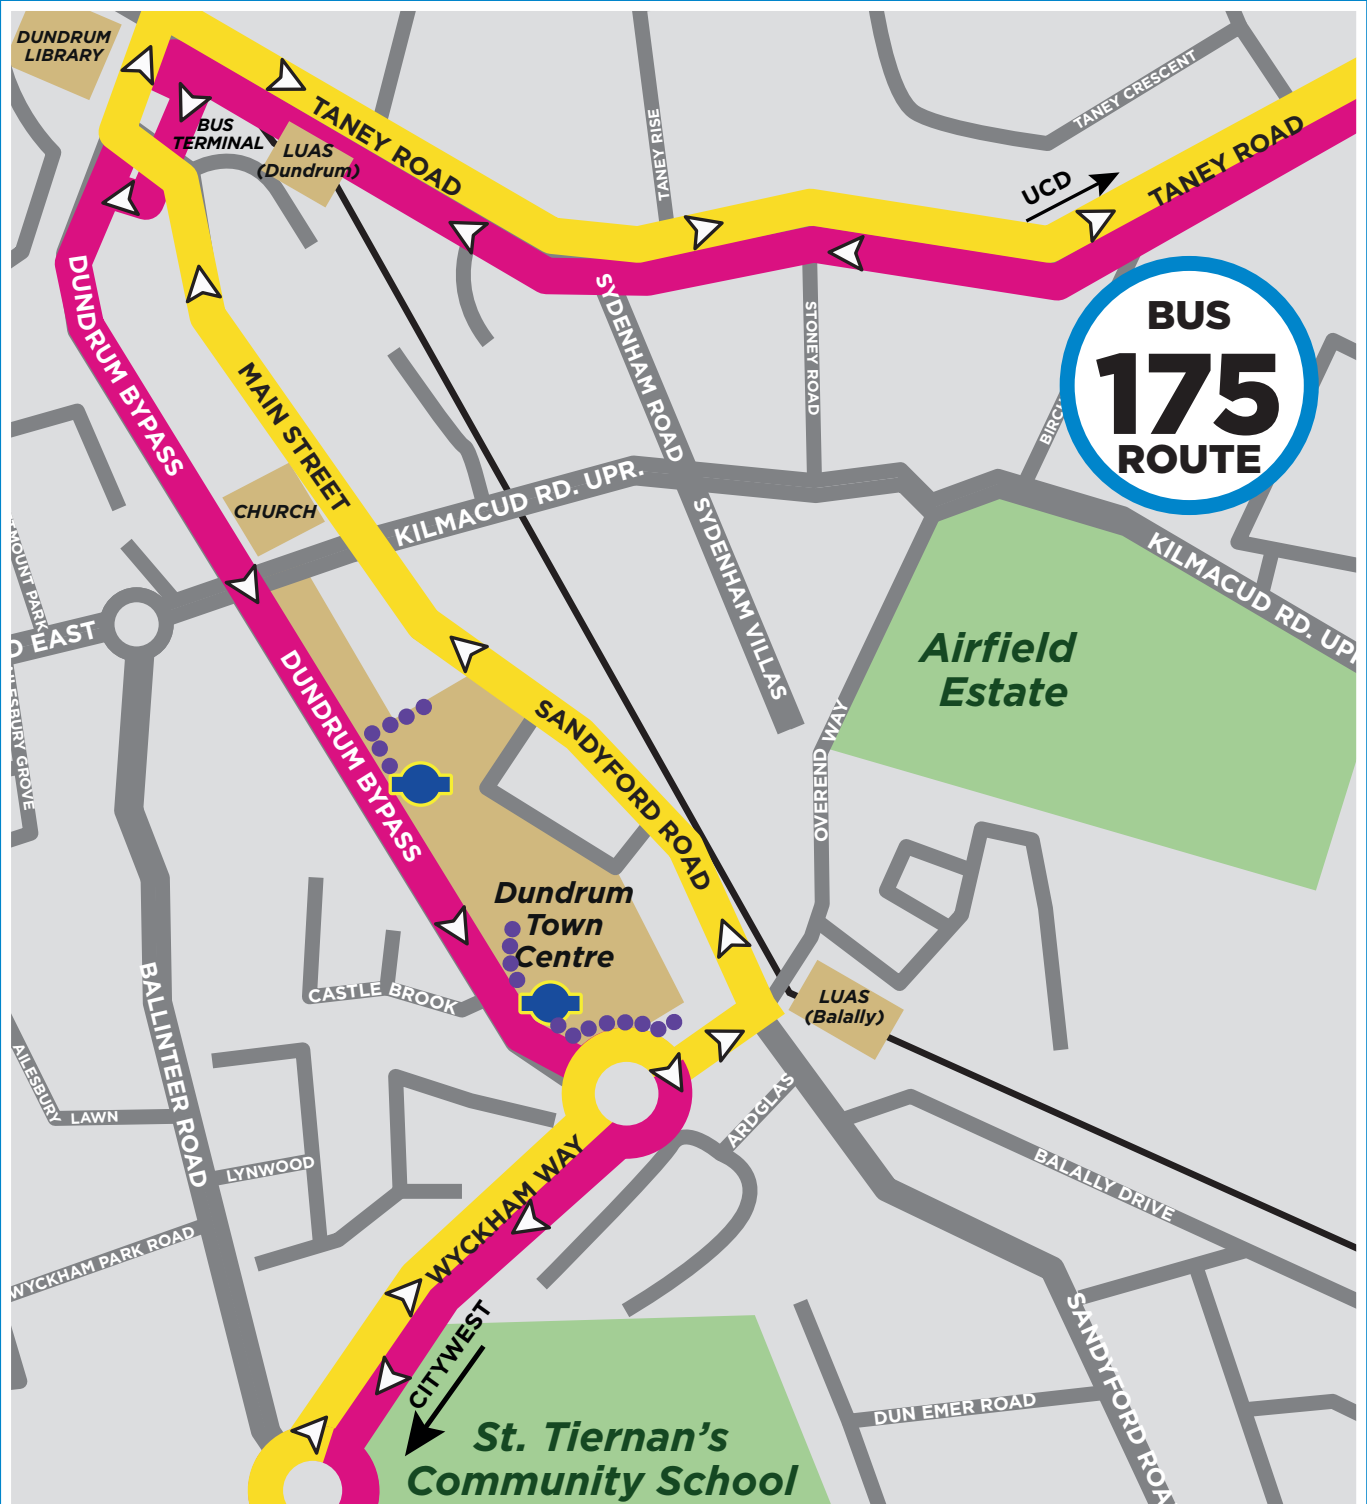

BUS DIVERSIONS

Travelling towards Tallaght

●●●●● Pedestrian Route

Travelling towards Dún Laoghaire
(No Change)

New Bus Stop

DLR'S COVID-19 RESPONSE: DUNDRUM MOBILITY INTERVENTIONS

BUS DIVERSIONS

Travelling towards Enniskerry & Glencullen

Travelling towards City & DCU (No Change)

Pedestrian Route

New Bus Stop

DLR'S COVID-19 RESPONSE: DUNDRUM MOBILITY INTERVENTIONS

BUS DIVERSIONS

-  Travelling towards Citywest
-  Travelling towards UCD (No Change)
-  Pedestrian Route
-  New Bus Stop

DLR'S COVID-19 RESPONSE: *DUNDRUM MOBILITY INTERVENTIONS*

Traffic Diversions - From Barton Road East & Vicinities

To Dundrum Main Street

To Sandyford Road and Kilmacud Road Upper

DLR'S COVID-19 RESPONSE: *DUNDRUM MOBILITY INTERVENTIONS*

Traffic Diversions - From Sandyford Road & Vicinities

 **To Dundrum**

DLR'S COVID-19 RESPONSE: *DUNDRUM MOBILITY INTERVENTIONS*

Traffic Diversions - Churchtown Rd Up / Dundrum Rd & Vicinities

 **To Dundrum**