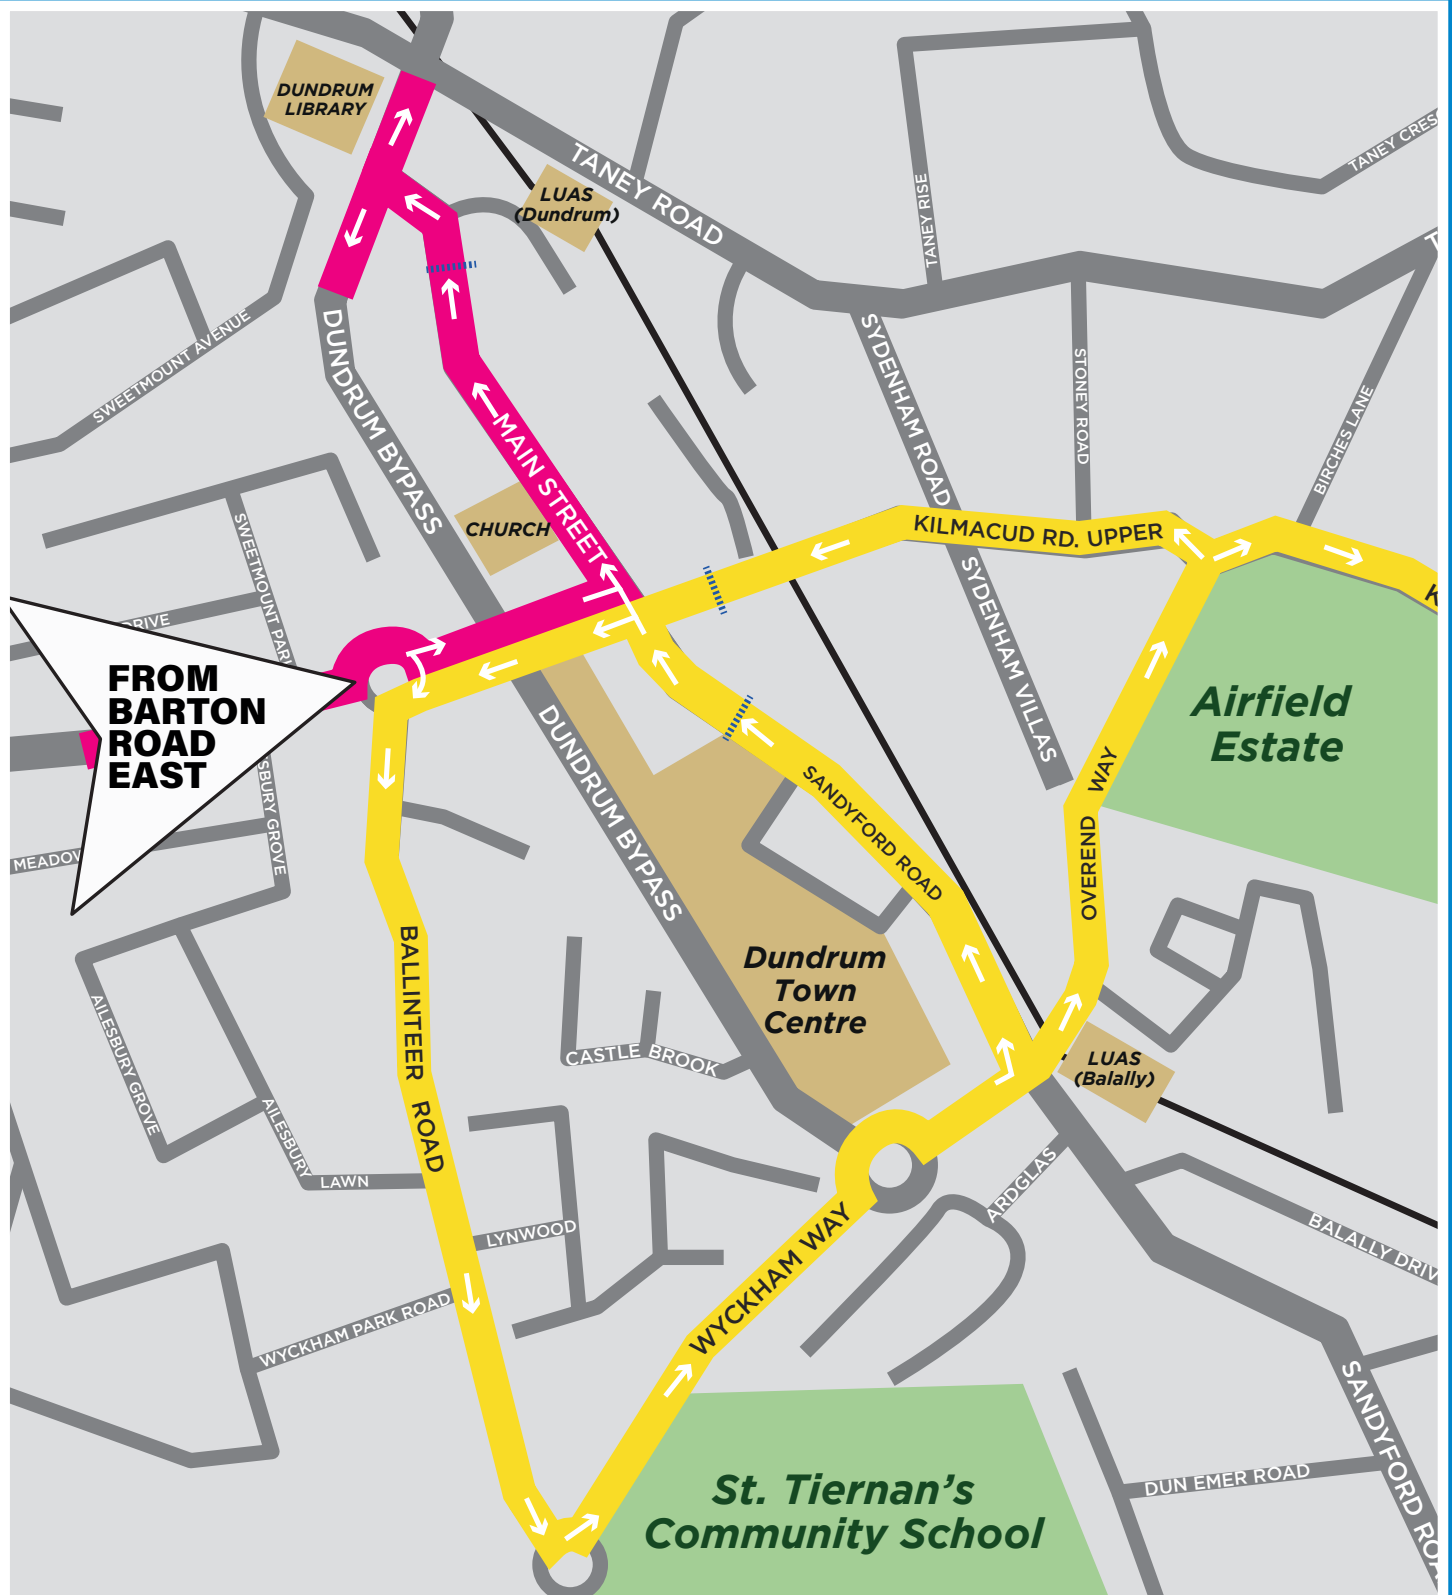

BUS DIVERSIONS

Travelling towards Tallaght

●●●●● Pedestrian Route

Travelling towards Dún Laoghaire
(No Change)

New Bus Stop

DLR'S COVID-19 RESPONSE: DUNDRUM MOBILITY INTERVENTIONS

BUS DIVERSIONS

Travelling towards Enniskerry & Glencullen

Travelling towards City & DCU (No Change)

Pedestrian Route

New Bus Stop

DLR'S COVID-19 RESPONSE: DUNDRUM MOBILITY INTERVENTIONS

BUS DIVERSIONS

-  Travelling towards Citywest
-  Travelling towards UCD (No Change)
-  Pedestrian Route
-  New Bus Stop

DLR'S COVID-19 RESPONSE: *DUNDRUM MOBILITY INTERVENTIONS*

Traffic Diversions - From Barton Road East & Vicinities

To Dundrum Main Street

To Sandyford Road and Kilmacud Road Upper

DLR'S COVID-19 RESPONSE: *DUNDRUM MOBILITY INTERVENTIONS*

Traffic Diversions - From Sandyford Road & Vicinities

 **To Dundrum**

DLR'S COVID-19 RESPONSE: *DUNDRUM MOBILITY INTERVENTIONS*

Traffic Diversions - Churchtown Rd Up / Dundrum Rd & Vicinities

 **To Dundrum**