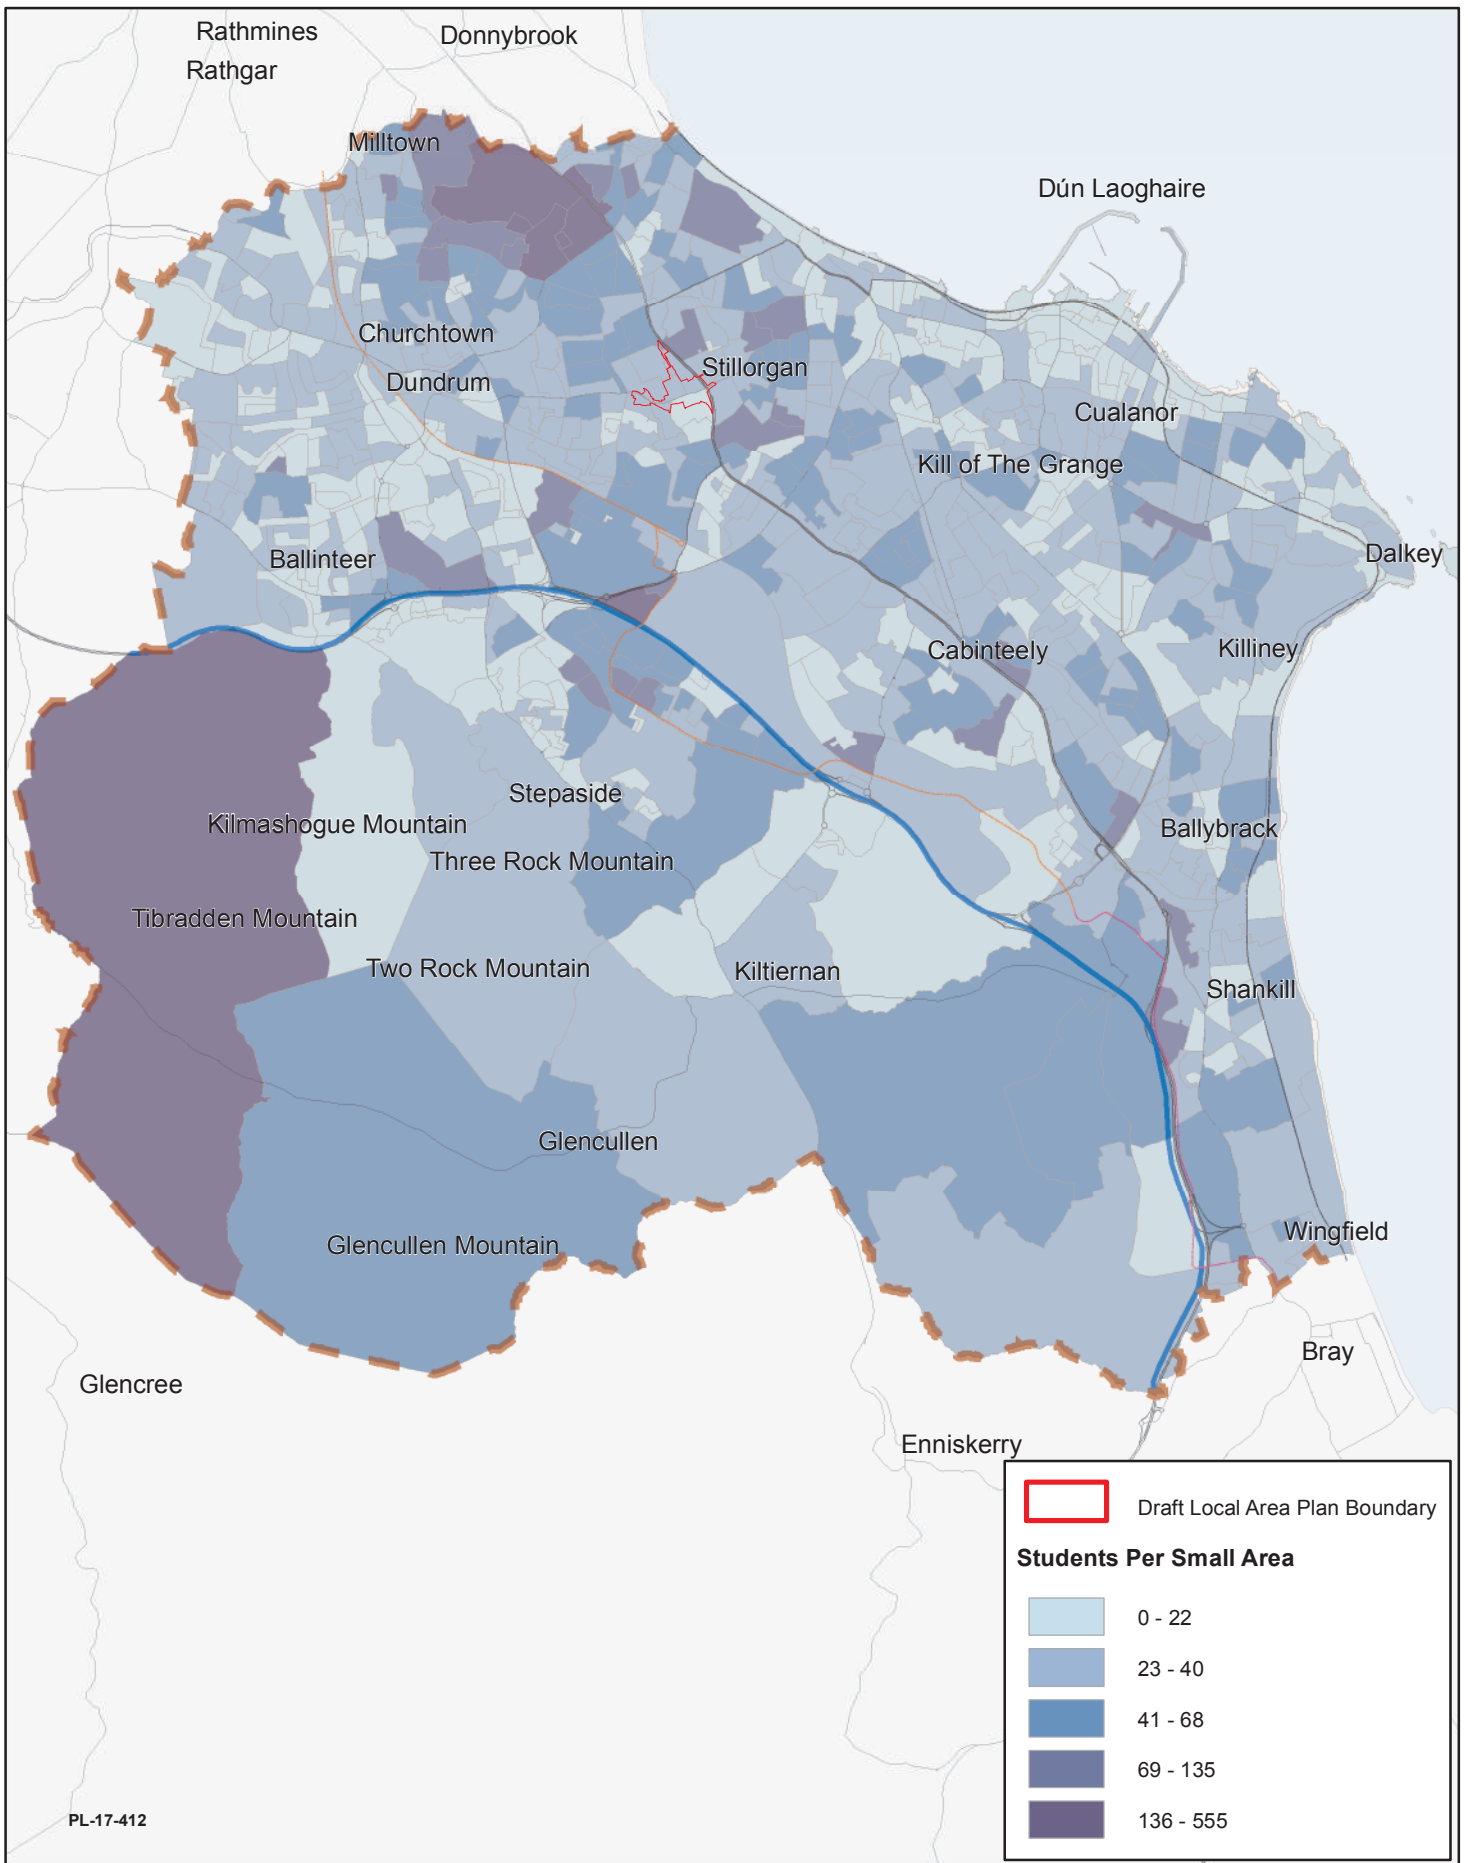

Stillorgán Draft Local Area Plan

THIRD LEVEL STUDENTS - CENSUS 2016

Includes Ordnance Survey Ireland data reproduced under OSI Licence number 2013-2015/CCMA/ Dun Laoghaire-Rathdown County Council. Unauthorised reproduction infringes Ordnance Survey Ireland and Government of Ireland copyright. © - Ordnance Survey Ireland, 2017

Planning and Human Resources Department

M Henchy
Director

Senior Planner: D Irvine

Prepared By: C Fulcher

Date: January 2018

Chief Tech: M. Hevehan

Drawn By: MHEVEHAN

Scale: 1:75,000

Map 13