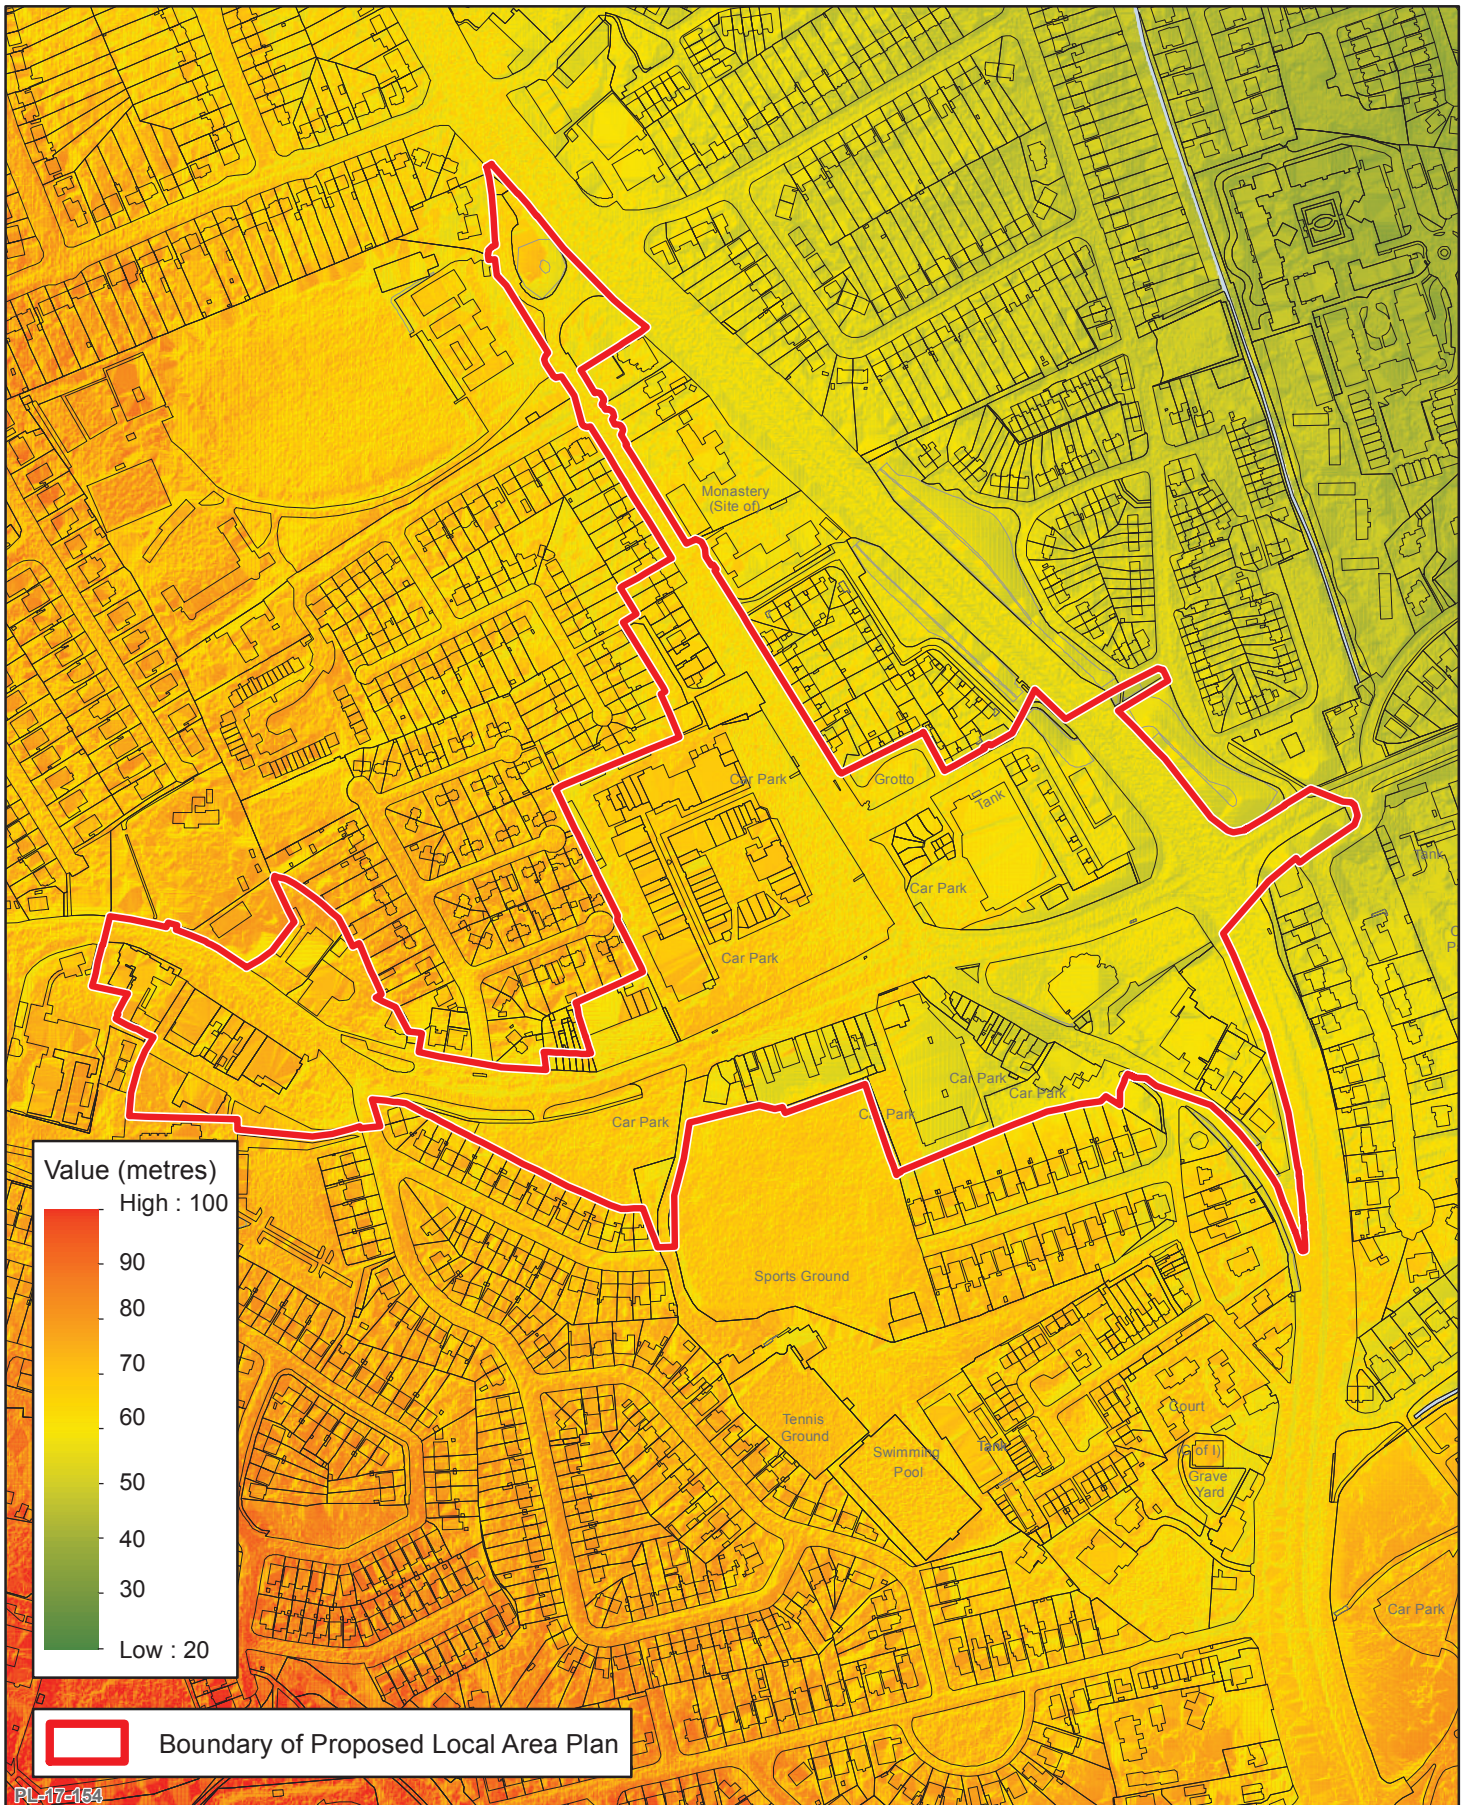

Stillorgan Draft Local Area Plan

Includes Ordnance Survey Ireland data reproduced under OSI Licence number 2013-2015/CCMA/ Dun Laoghaire-Rathdown County Council. Unauthorised reproduction infringes Ordnance Survey Ireland and Government of Ireland copyright. © - Ordnance Survey Ireland, 2017

TOPOGRAPHY

Planning and Human Resources Department

M Henchy
Director

Comhairle Contae Duibhlinne

Senior Planner: D Irvine

Prepared By: C Fulcher

Date:
January 2018

Chief Tech: M. Hevehan

Drawn By: MHEVEHAN

Scale:
1:5,000

Map 15