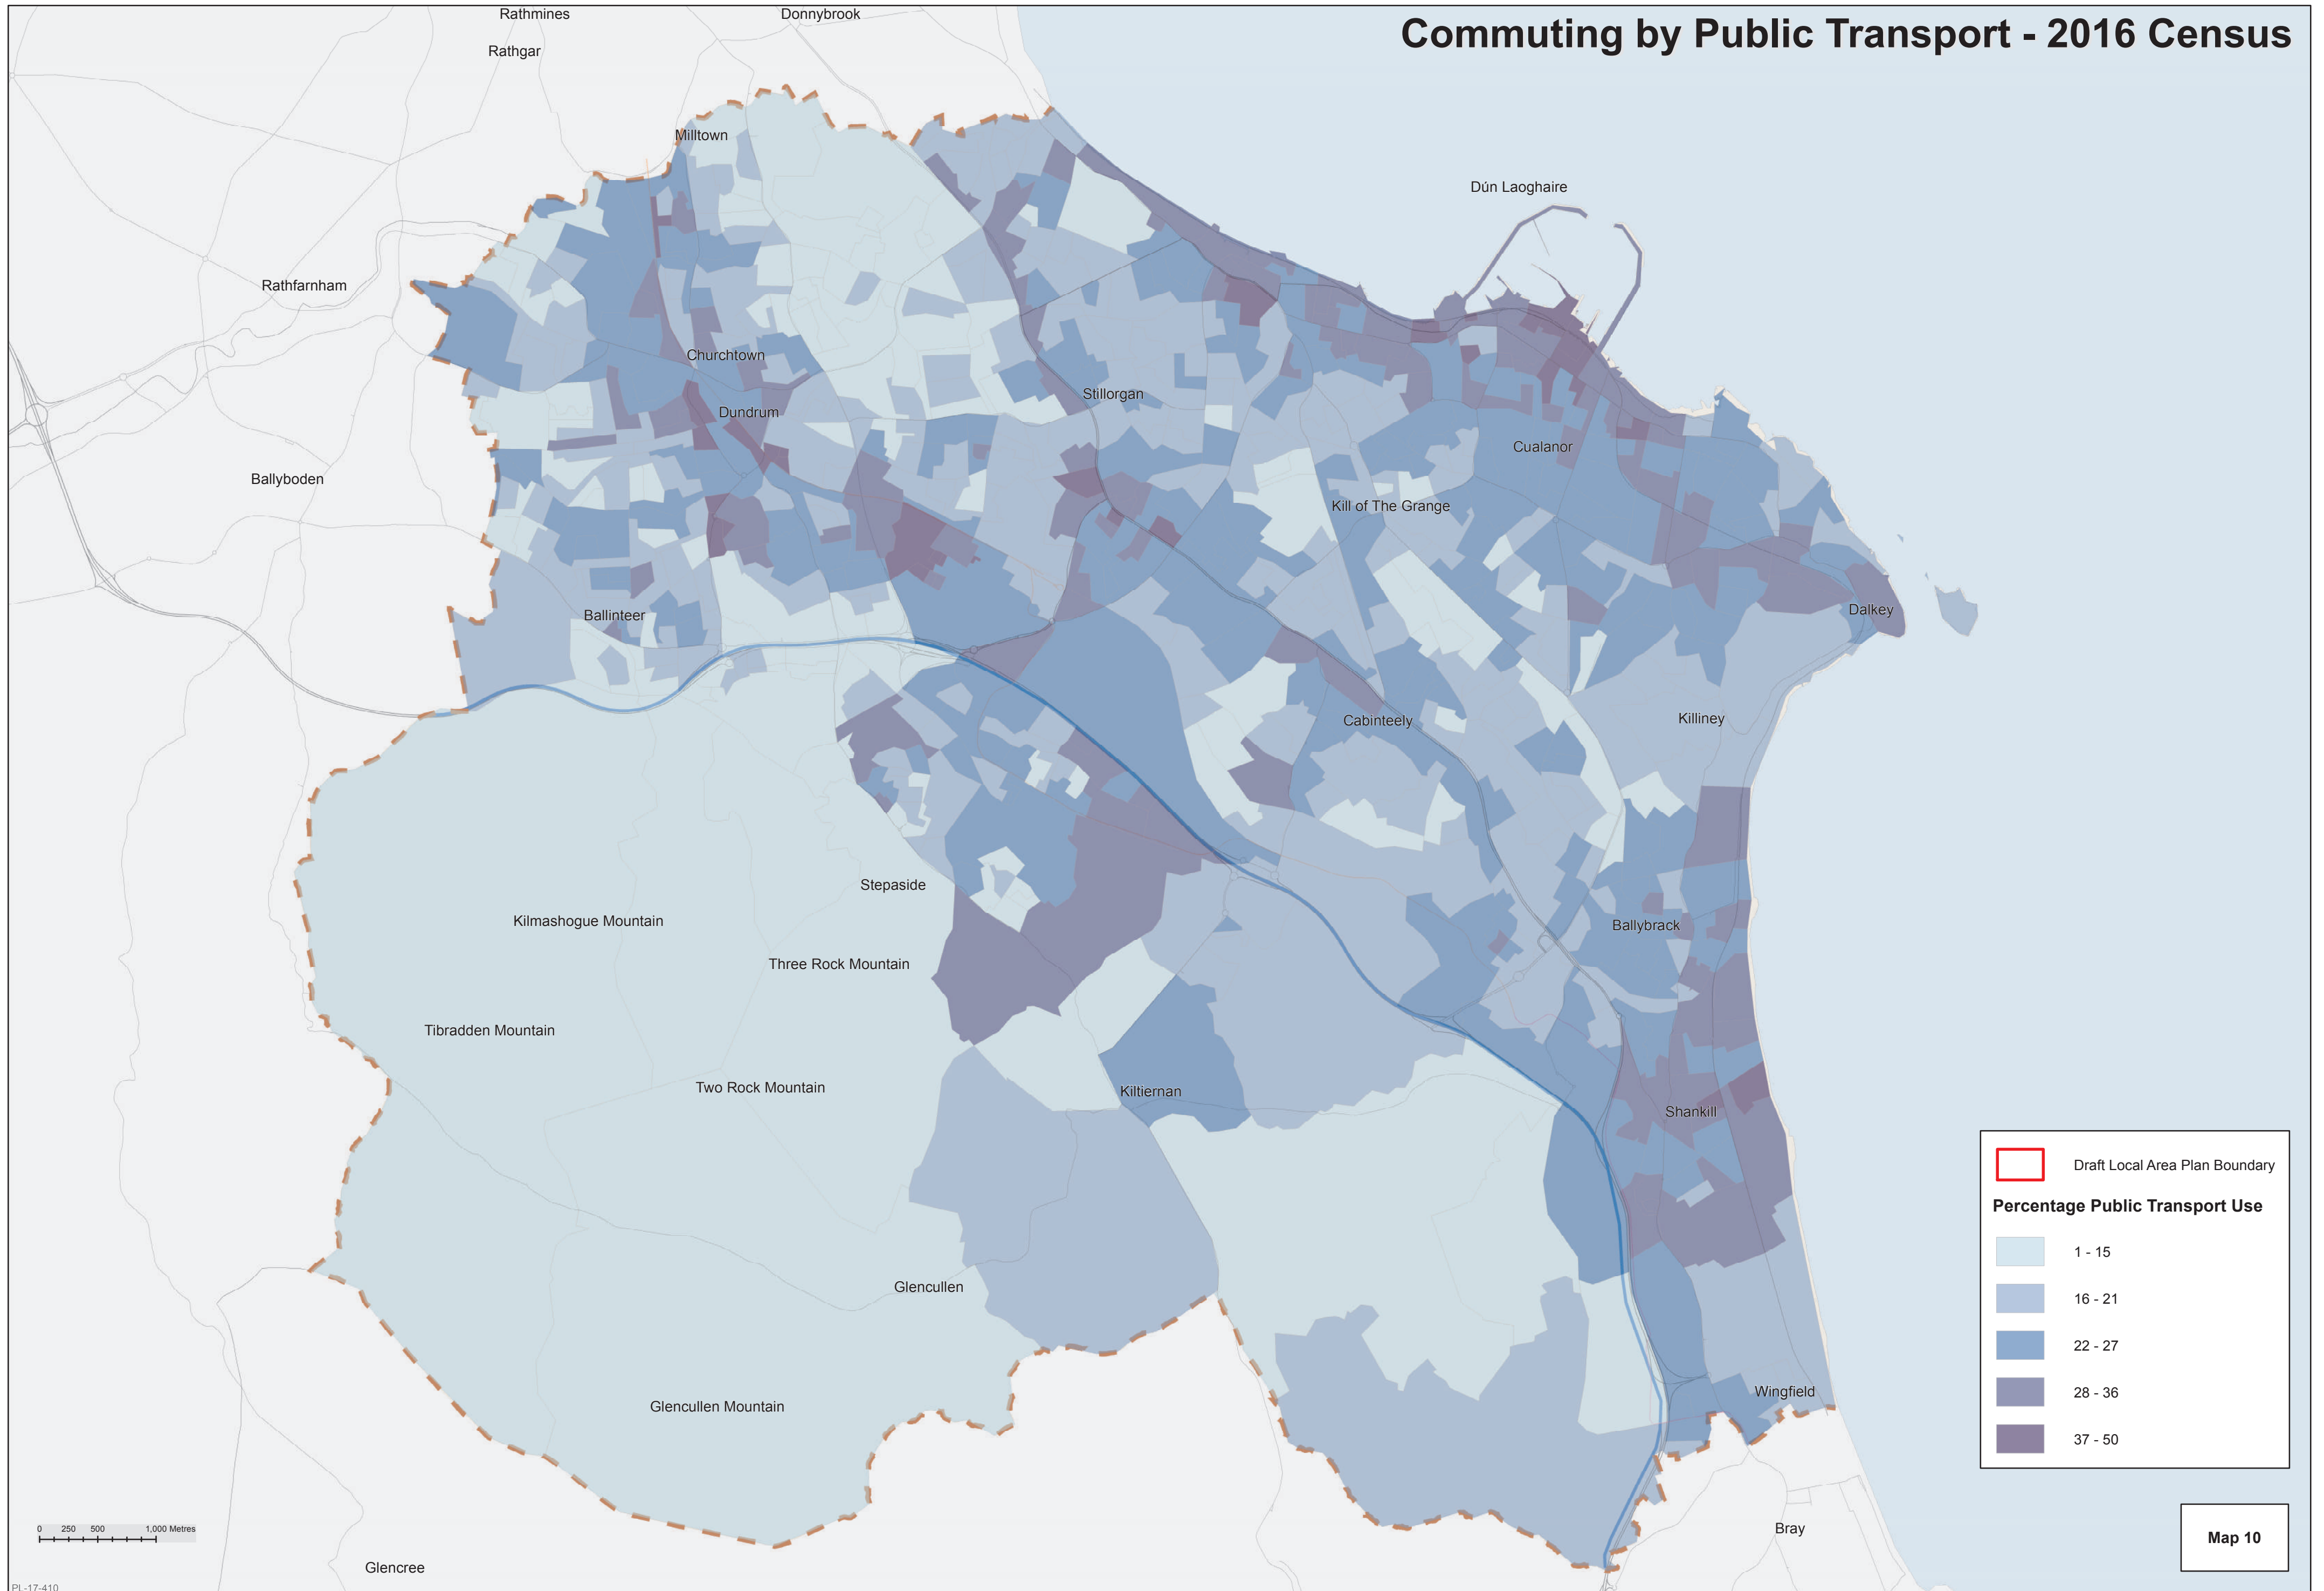

Commuting by Public Transport - 2016 Census