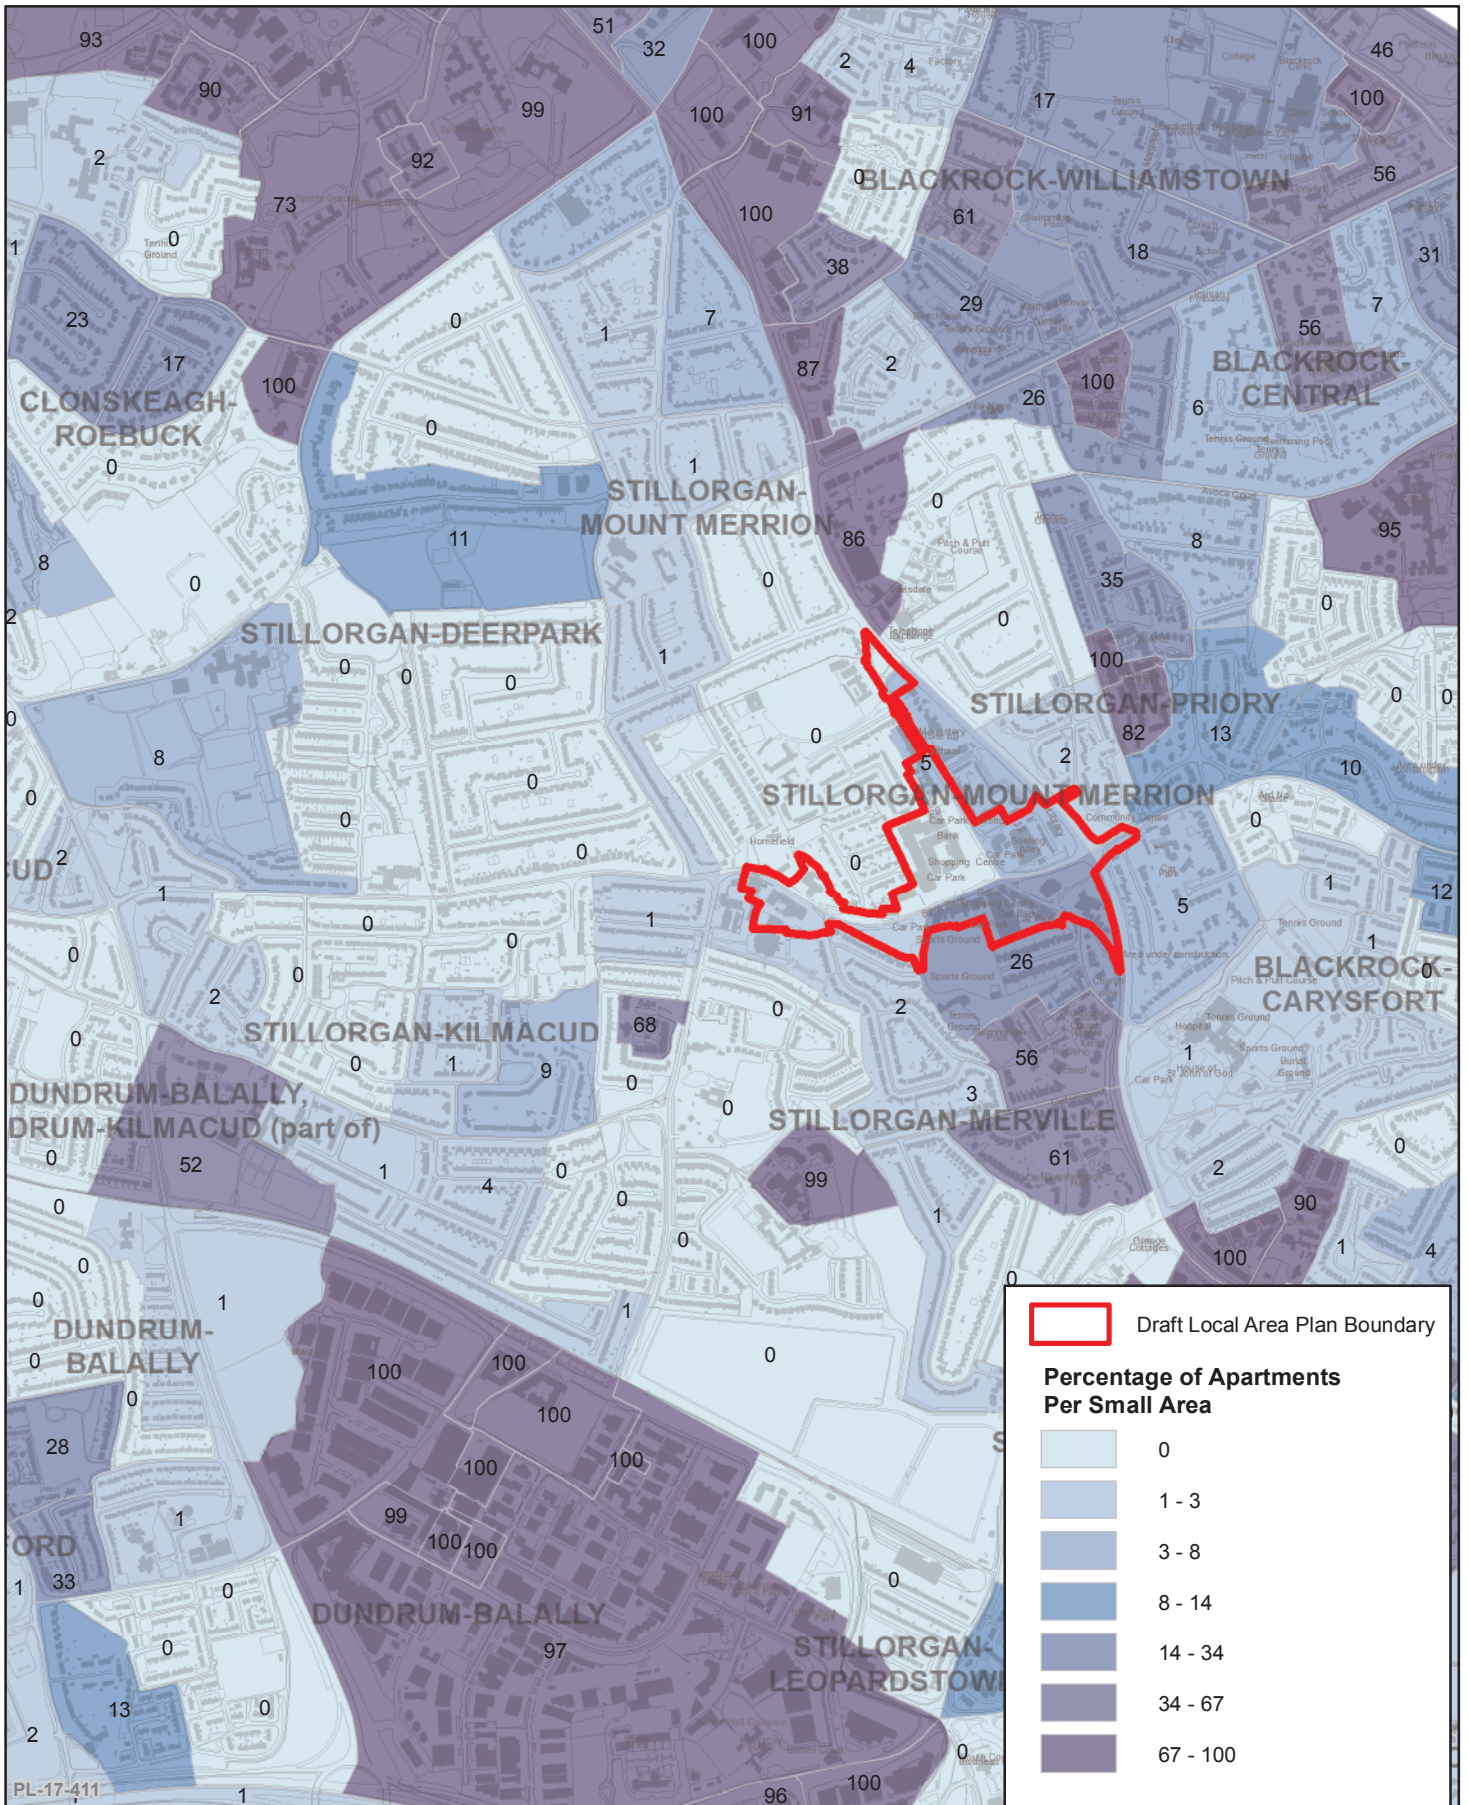

Stillorgán Draft Local Area Plan

Includes Ordnance Survey Ireland data reproduced under OSI Licence number 2013-2015/CCMA/ Dun Laoghaire-Rathdown County Council. Unauthorised reproduction infringes Ordnance Survey Ireland and Government of Ireland copyright. © - Ordnance Survey Ireland, 2017

PERCENTAGE OF APARTMENTS PER SMALL AREA

Planning and Human Resources Department

M Henchy
Director

Comhairle Contae Dún Laoghaire-Rathdown

Senior Planner: D Irvine

Prepared By: C Fulcher

Date: January 2018

Chief Tech: M. Hevehan

Drawn By: MHEVEHAN

Scale: 1:16,000

Map 12