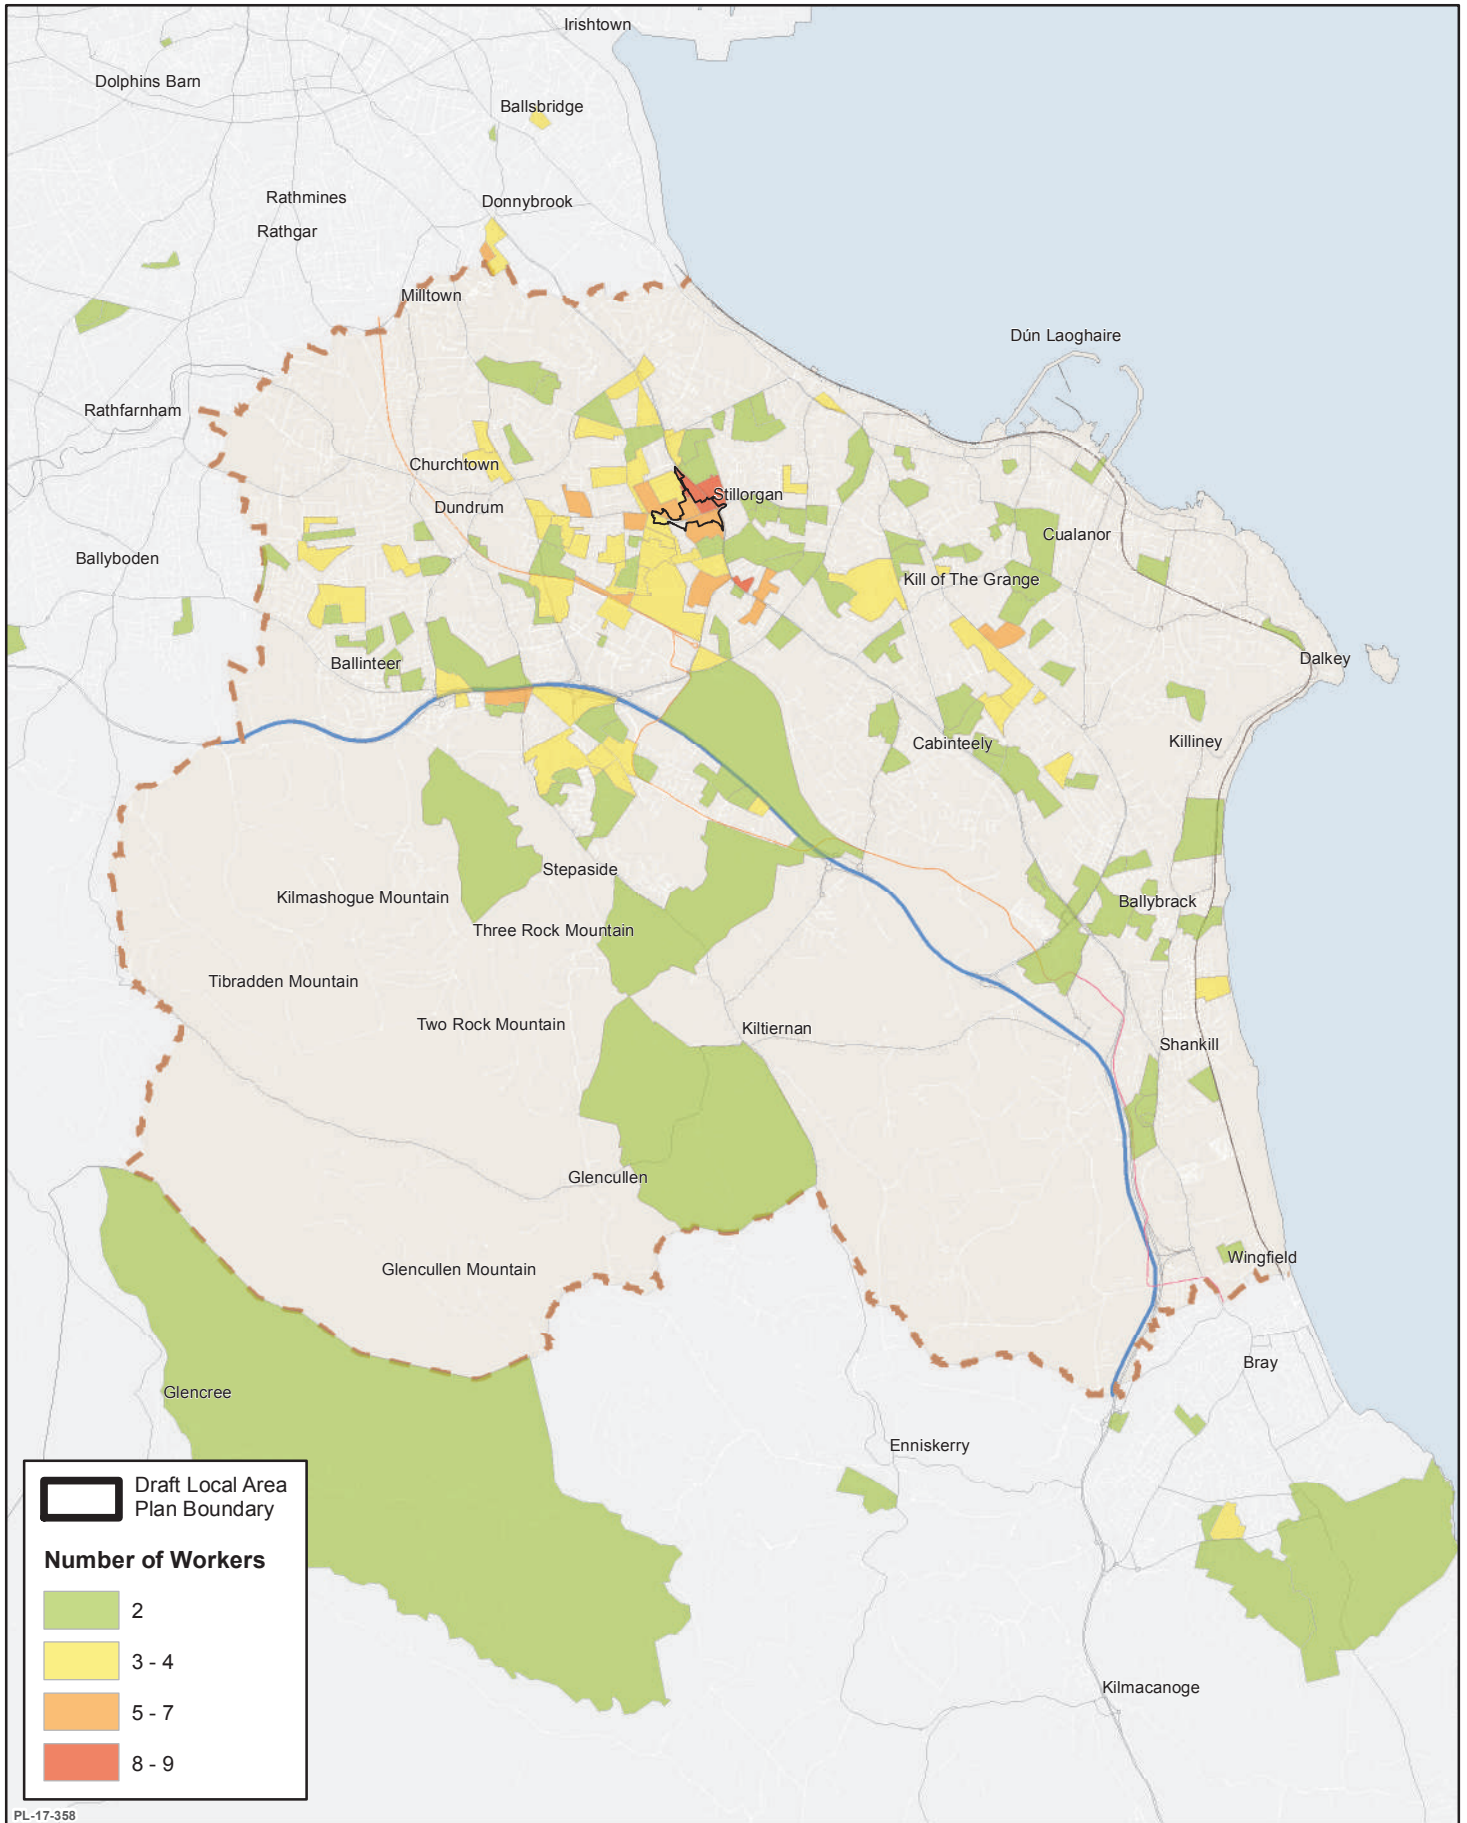

Prepared By: C Fulcher Drawn By: MHEVEHAN

Date:
January 2018

Scale:
1:18,000

Map 6

Legend

Draft Local Area Plan Boundary

Number of Workers

- 2
- 3 - 4
- 5 - 7
- 8 - 9