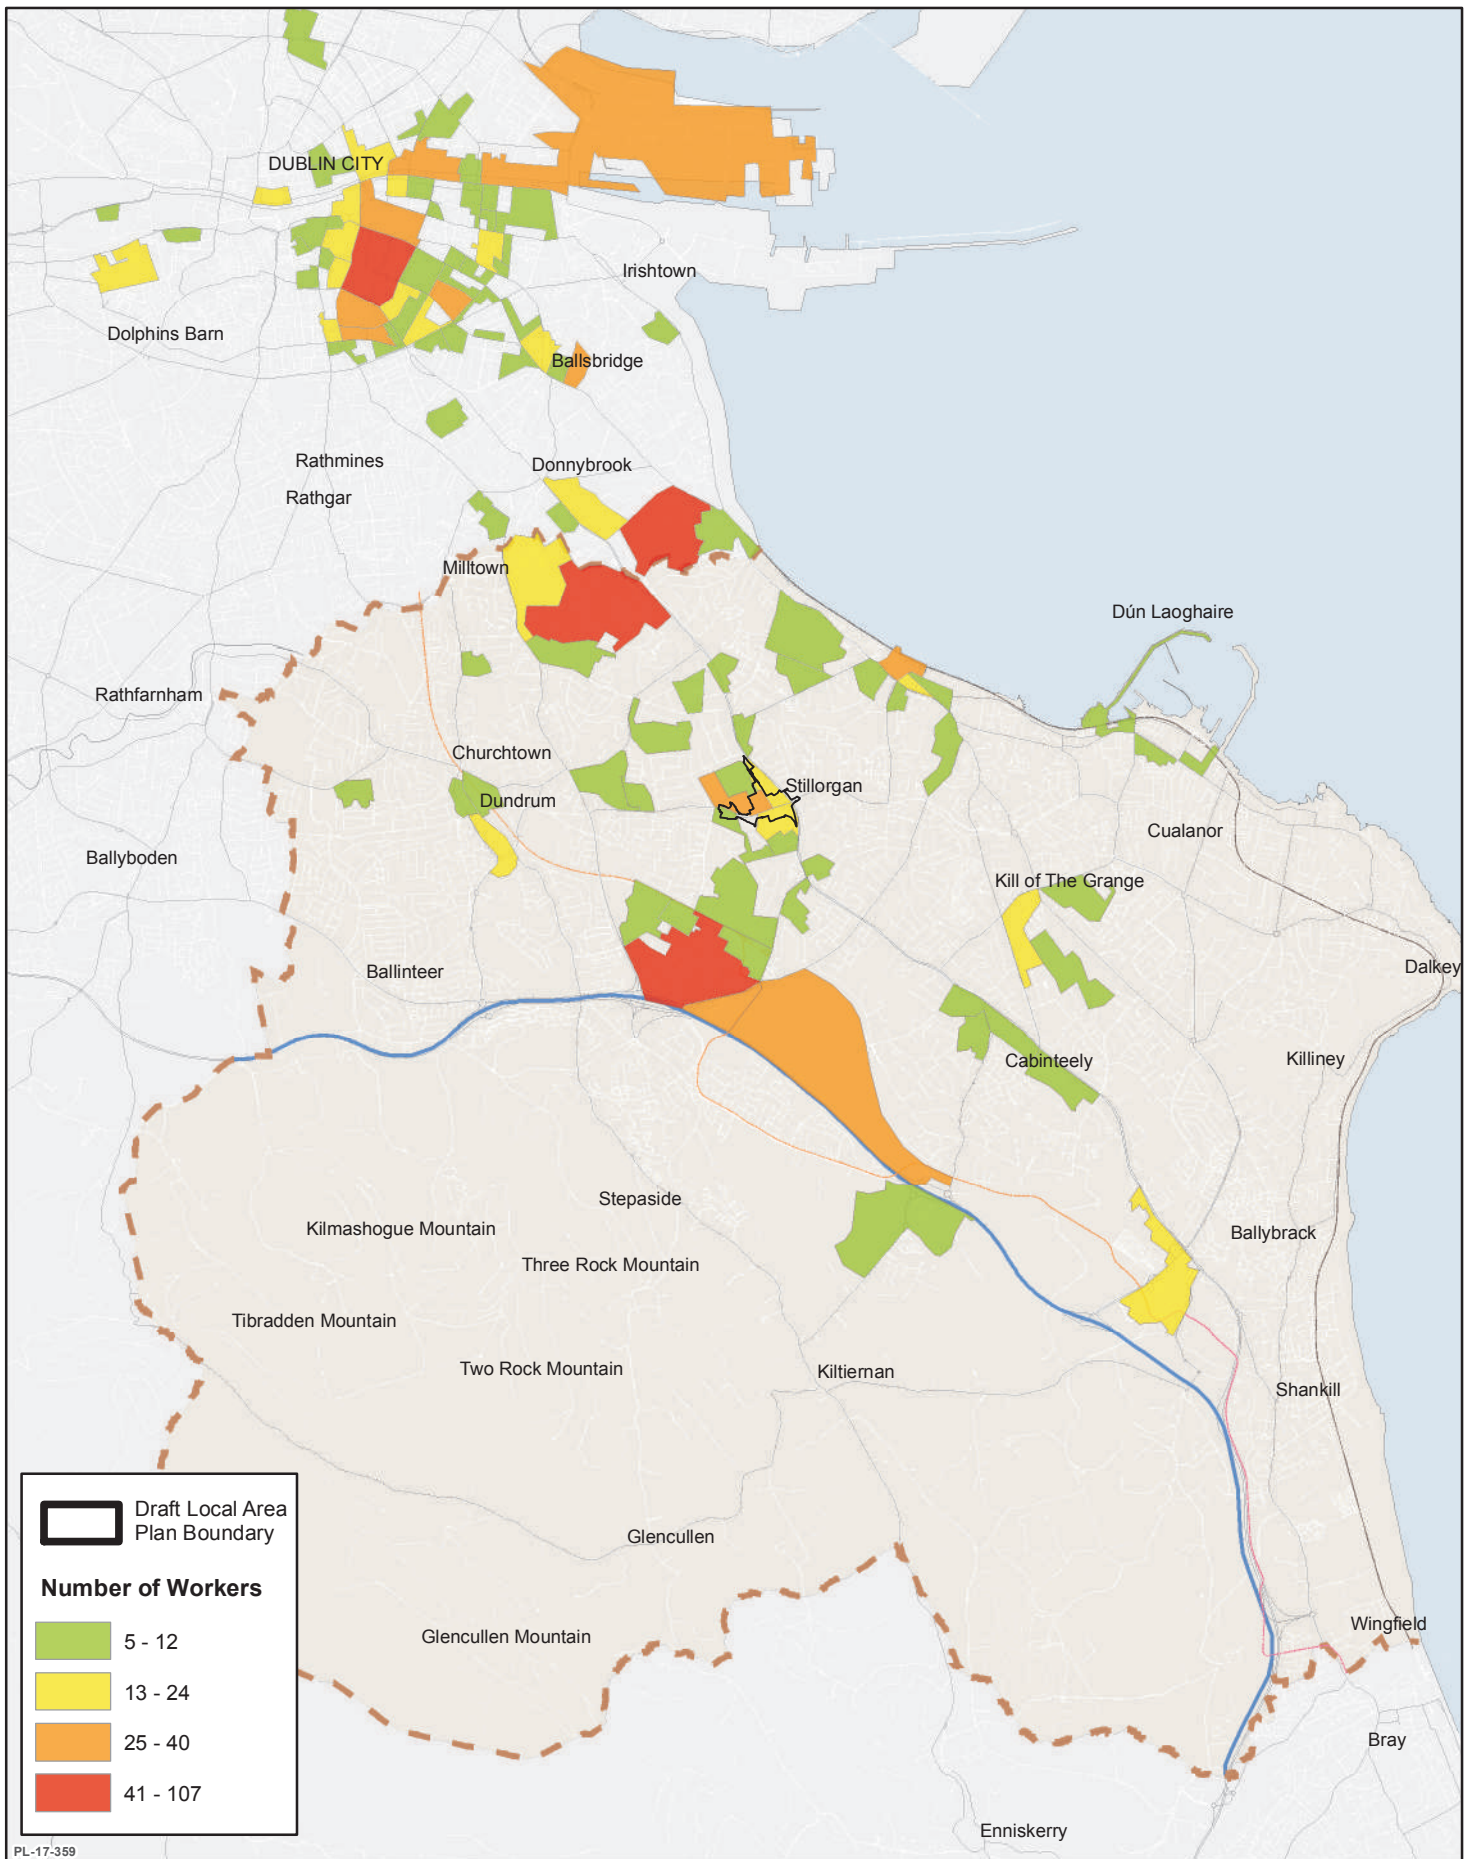

PL-17-359

Stillorgan Draft Local Area Plan

Includes Ordnance Survey Ireland data reproduced under OSI Licence number 2013-2015/CCMA/ Dun Laoghaire-Rathdown County Council. Unauthorised reproduction infringes Ordnance Survey Ireland and Government of Ireland copyright. © - Ordnance Survey Ireland, 2017

PLACE OF WORK FOR RESIDENTS OF STILLORGAN

Planning and Human Resources Department
M Henchy
Director

Senior Planner: D Irvine	Chief Tech: M. Hevehan
Prepared By: C Fulcher	Drawn By: M Hennessy
Date: December 2017	Scale: NTS
Map 8