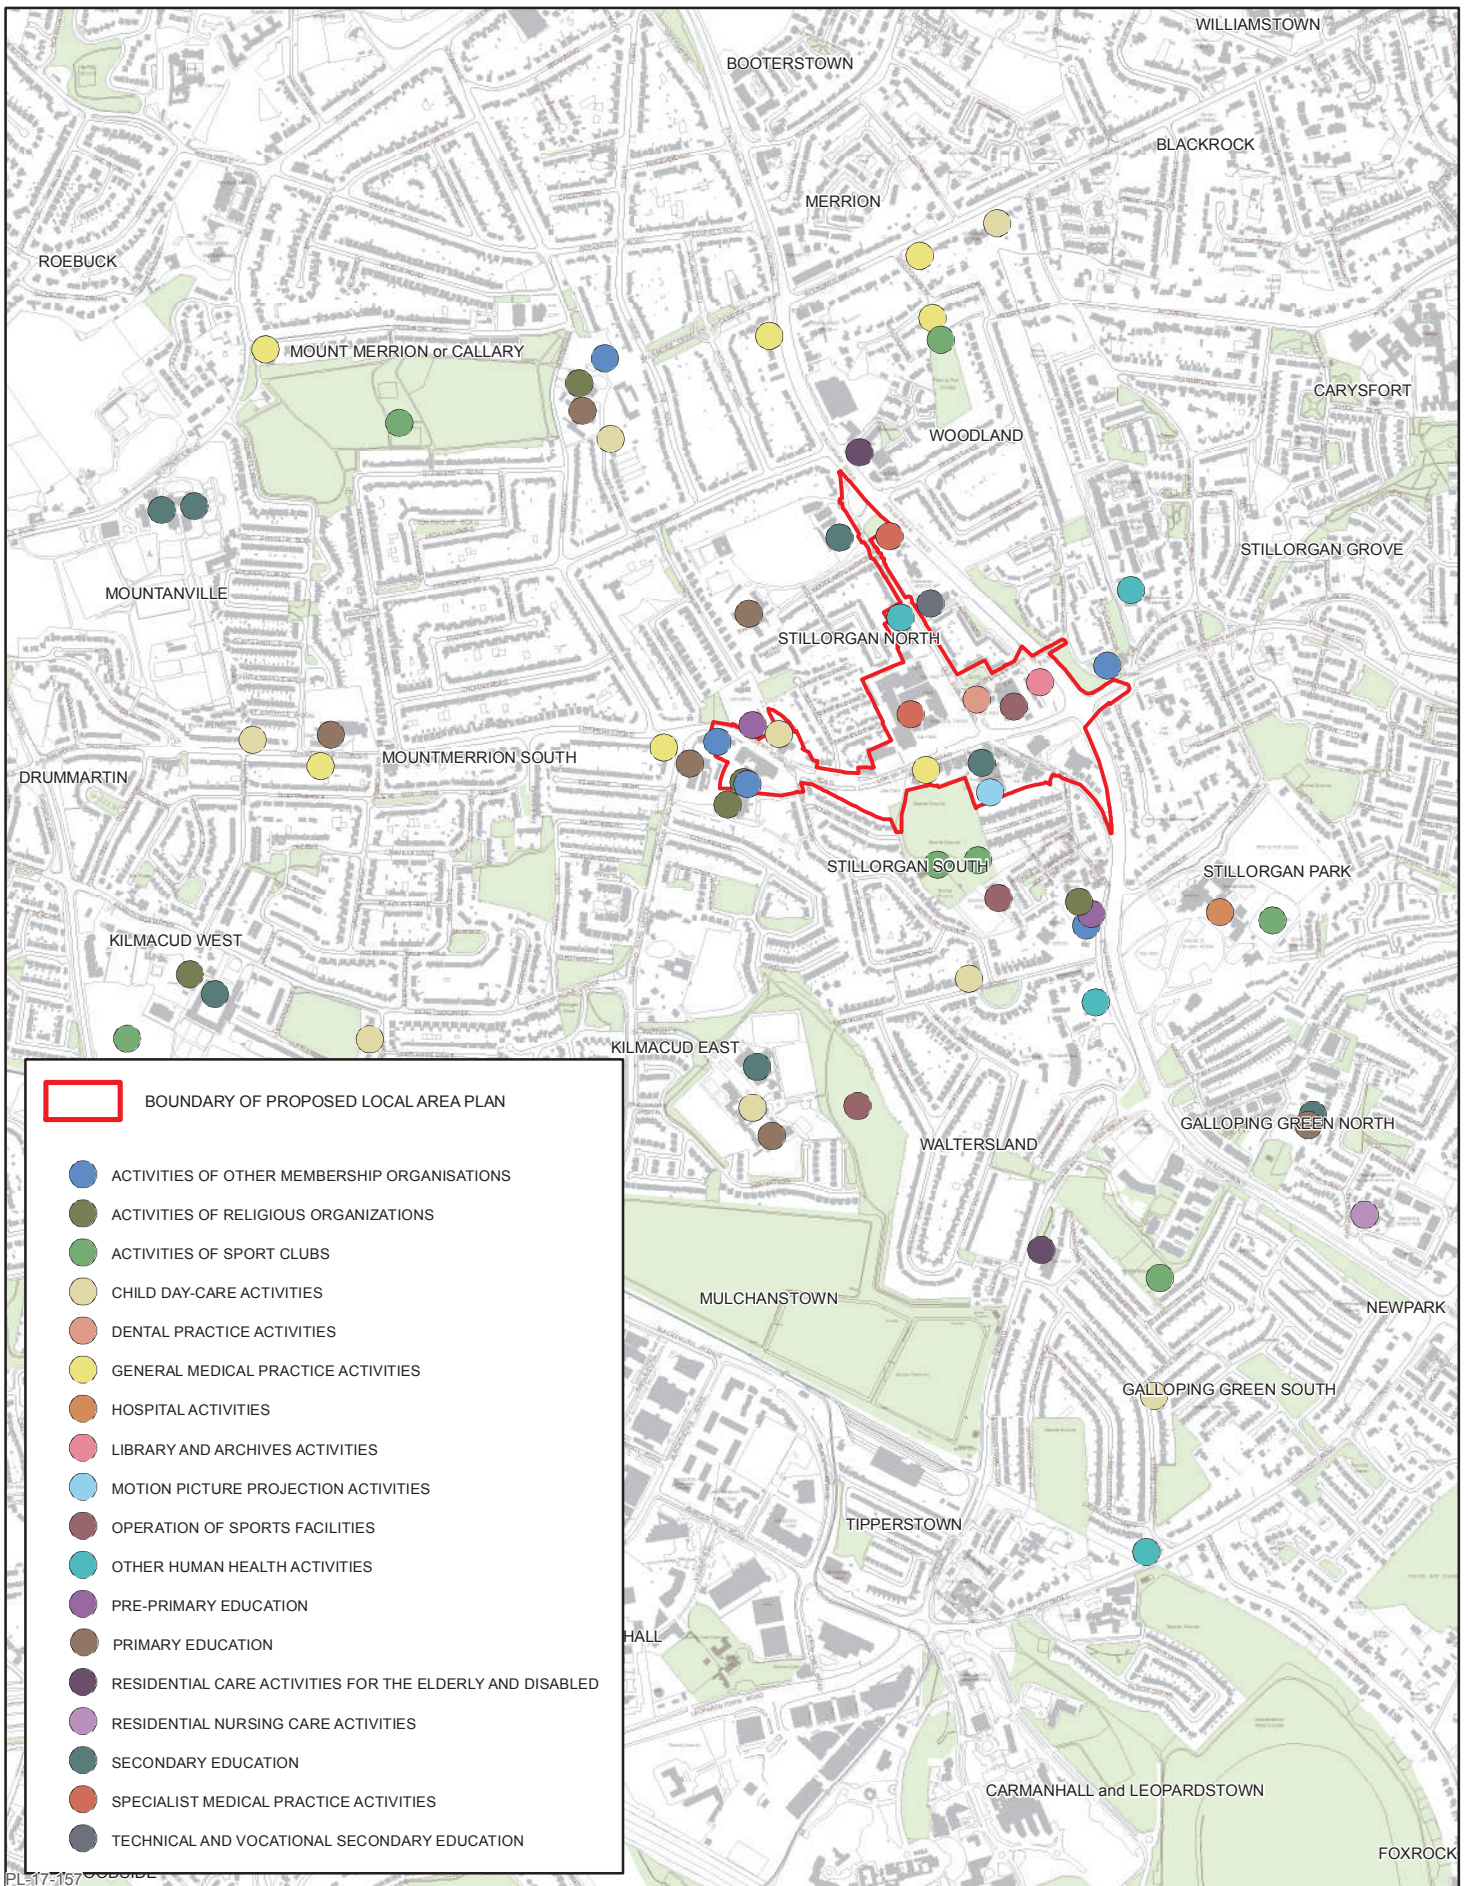

Scale:
1:1,000

Map 23

BOUNDARY OF PROPOSED LOCAL AREA PLAN

- ACTIVITIES OF OTHER MEMBERSHIP ORGANISATIONS
- ACTIVITIES OF RELIGIOUS ORGANIZATIONS
- ACTIVITIES OF SPORT CLUBS
- CHILD DAY-CARE ACTIVITIES
- DENTAL PRACTICE ACTIVITIES
- GENERAL MEDICAL PRACTICE ACTIVITIES
- HOSPITAL ACTIVITIES
- LIBRARY AND ARCHIVES ACTIVITIES
- MOTION PICTURE PROJECTION ACTIVITIES
- OPERATION OF SPORTS FACILITIES
- OTHER HUMAN HEALTH ACTIVITIES
- PRE-PRIMARY EDUCATION
- PRIMARY EDUCATION
- RESIDENTIAL CARE ACTIVITIES FOR THE ELDERLY AND DISABLED
- RESIDENTIAL NURSING CARE ACTIVITIES
- SECONDARY EDUCATION
- SPECIALIST MEDICAL PRACTICE ACTIVITIES
- TECHNICAL AND VOCATIONAL SECONDARY EDUCATION