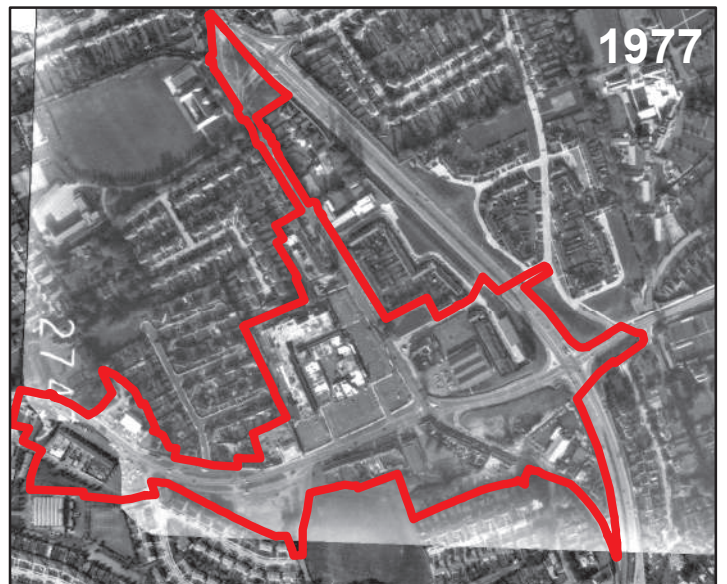

Scale:
1:5,000

Map 3

Stillorgán Draft Local Area Plan

HISTORIC & ORTHOPHOTOGRAPHIC MAPS

Not to Scale

Includes Ordnance Survey Ireland data reproduced under OSI Licence number 2013-2015/CCMA/ Dun Laoghaire-Rathdown County Council. Unauthorised reproduction infringes Ordnance Survey Ireland and Government of Ireland copyright. © - Ordnance Survey Ireland, 2017