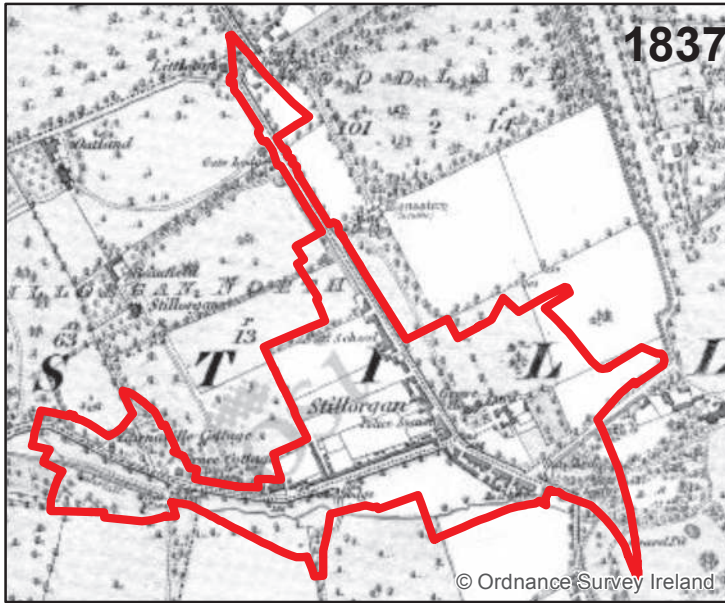

Scale:
1:5,000

Map 3

Stillorgán Draft Local Area Plan

HISTORIC & ORTHOPHOTOGRAPHIC MAPS

Not to Scale

Includes Ordnance Survey Ireland data reproduced under OSI Licence number 2013-2015/CCMA/ Dun Laoghaire-Rathdown County Council. Unauthorised reproduction infringes Ordnance Survey Ireland and Government of Ireland copyright. © - Ordnance Survey Ireland, 2017