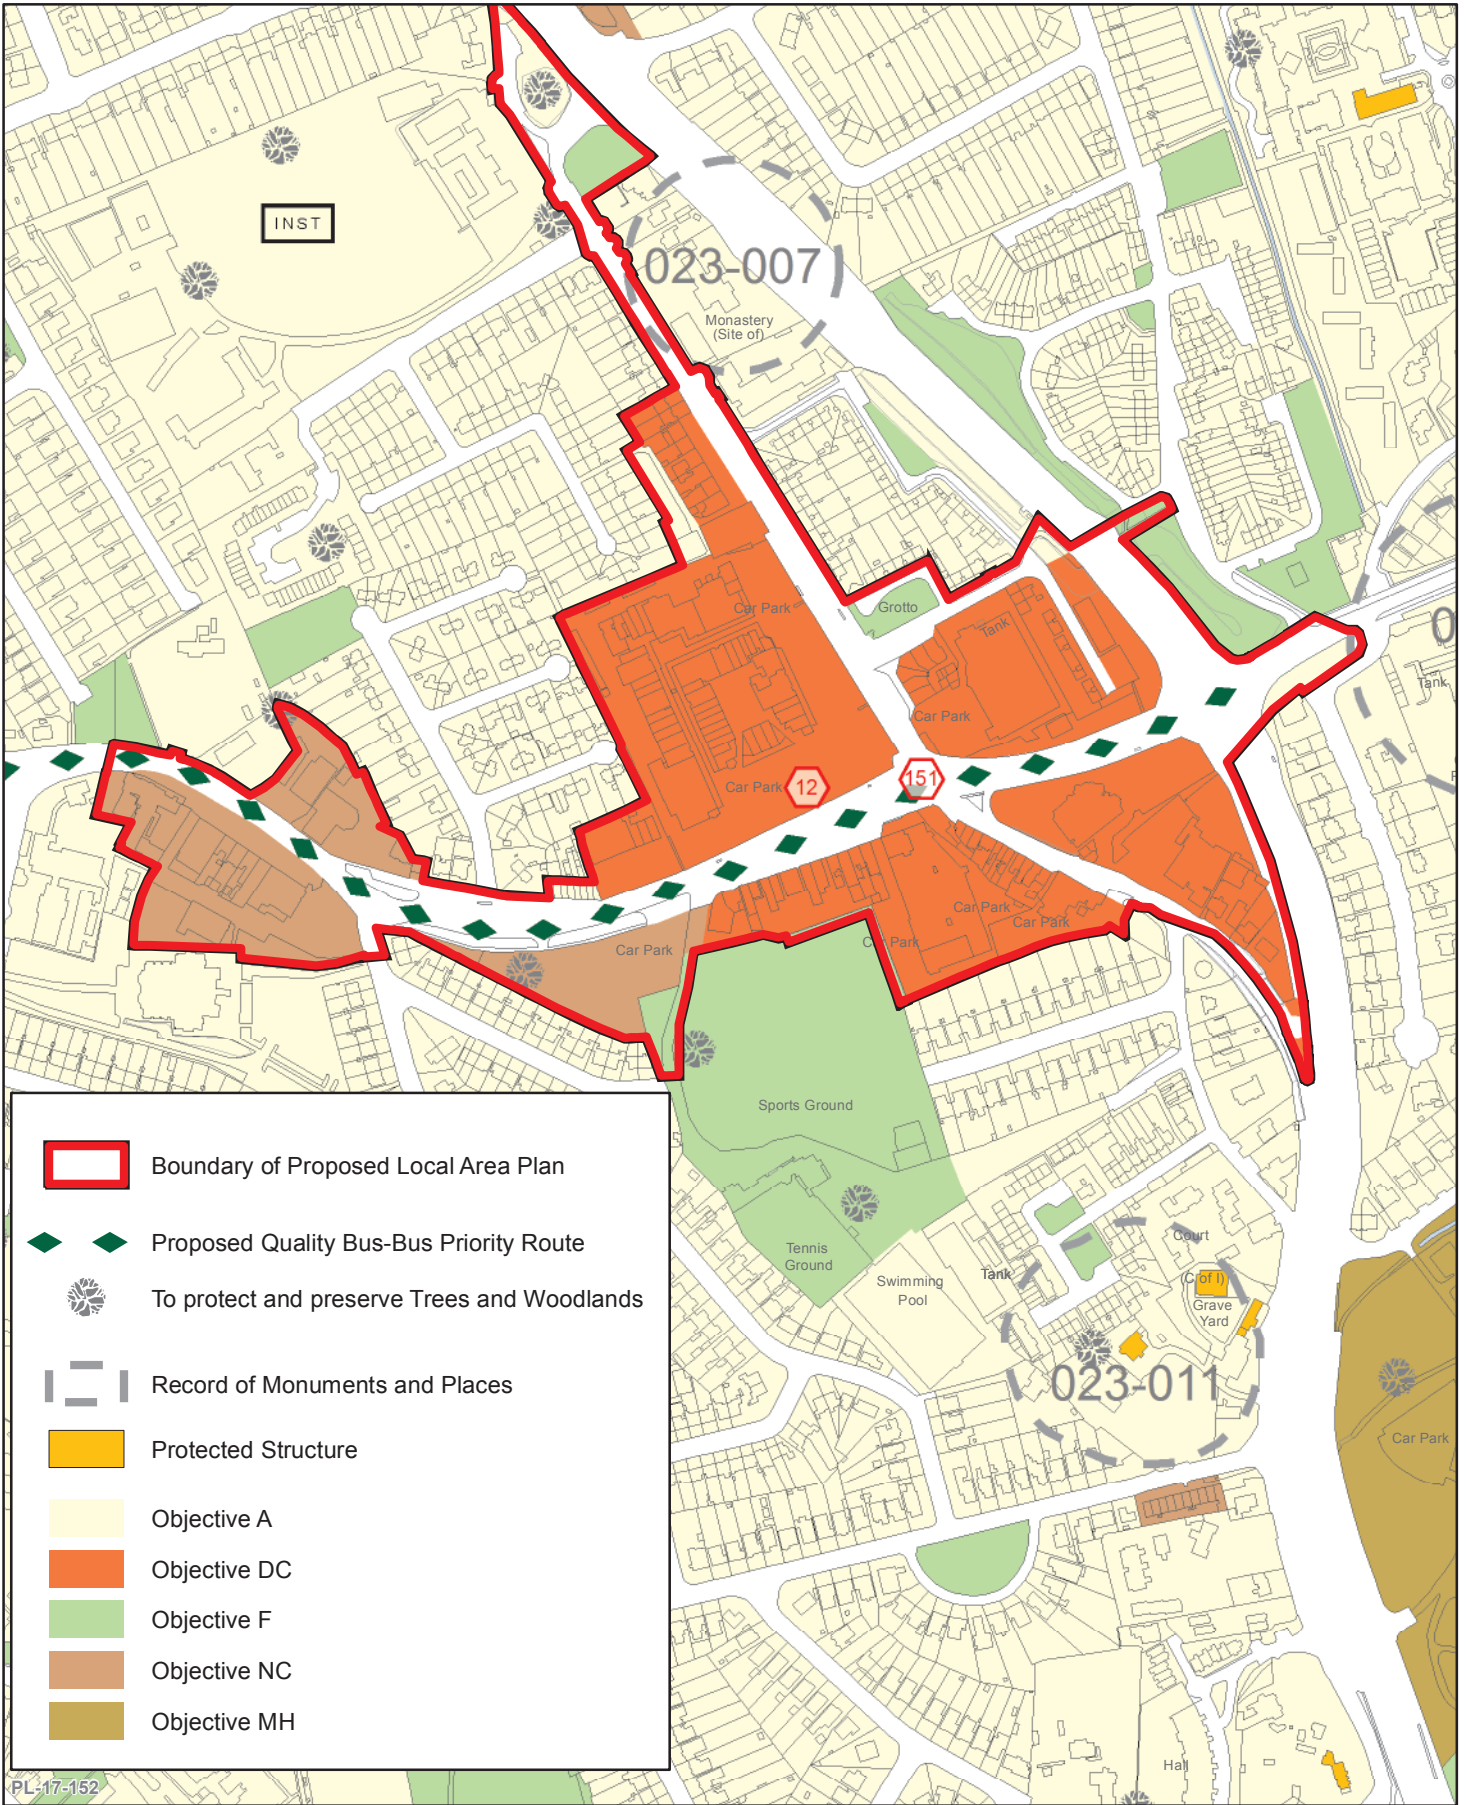

PL-17-152

Stillorgan Draft Local Area Plan

Includes Ordnance Survey Ireland data reproduced under OSI Licence number 2013-2015/CCMA/ Dun Laoghaire-Rathdown County Council. Unauthorised reproduction infringes Ordnance Survey Ireland and Government of Ireland copyright. © - Ordnance Survey Ireland, 2017

EXTRACT FROM COUNTY DEVELOPMENT PLAN

Planning and Human Resources Department

M Henchy
Director

Senior Planner: D Irvine

Prepared By: C Fulcher

Date:
January 2018

Chief Tech: M. Hevehan

Drawn By: MHEVEHAN

Scale:
1:5,000

Map 3