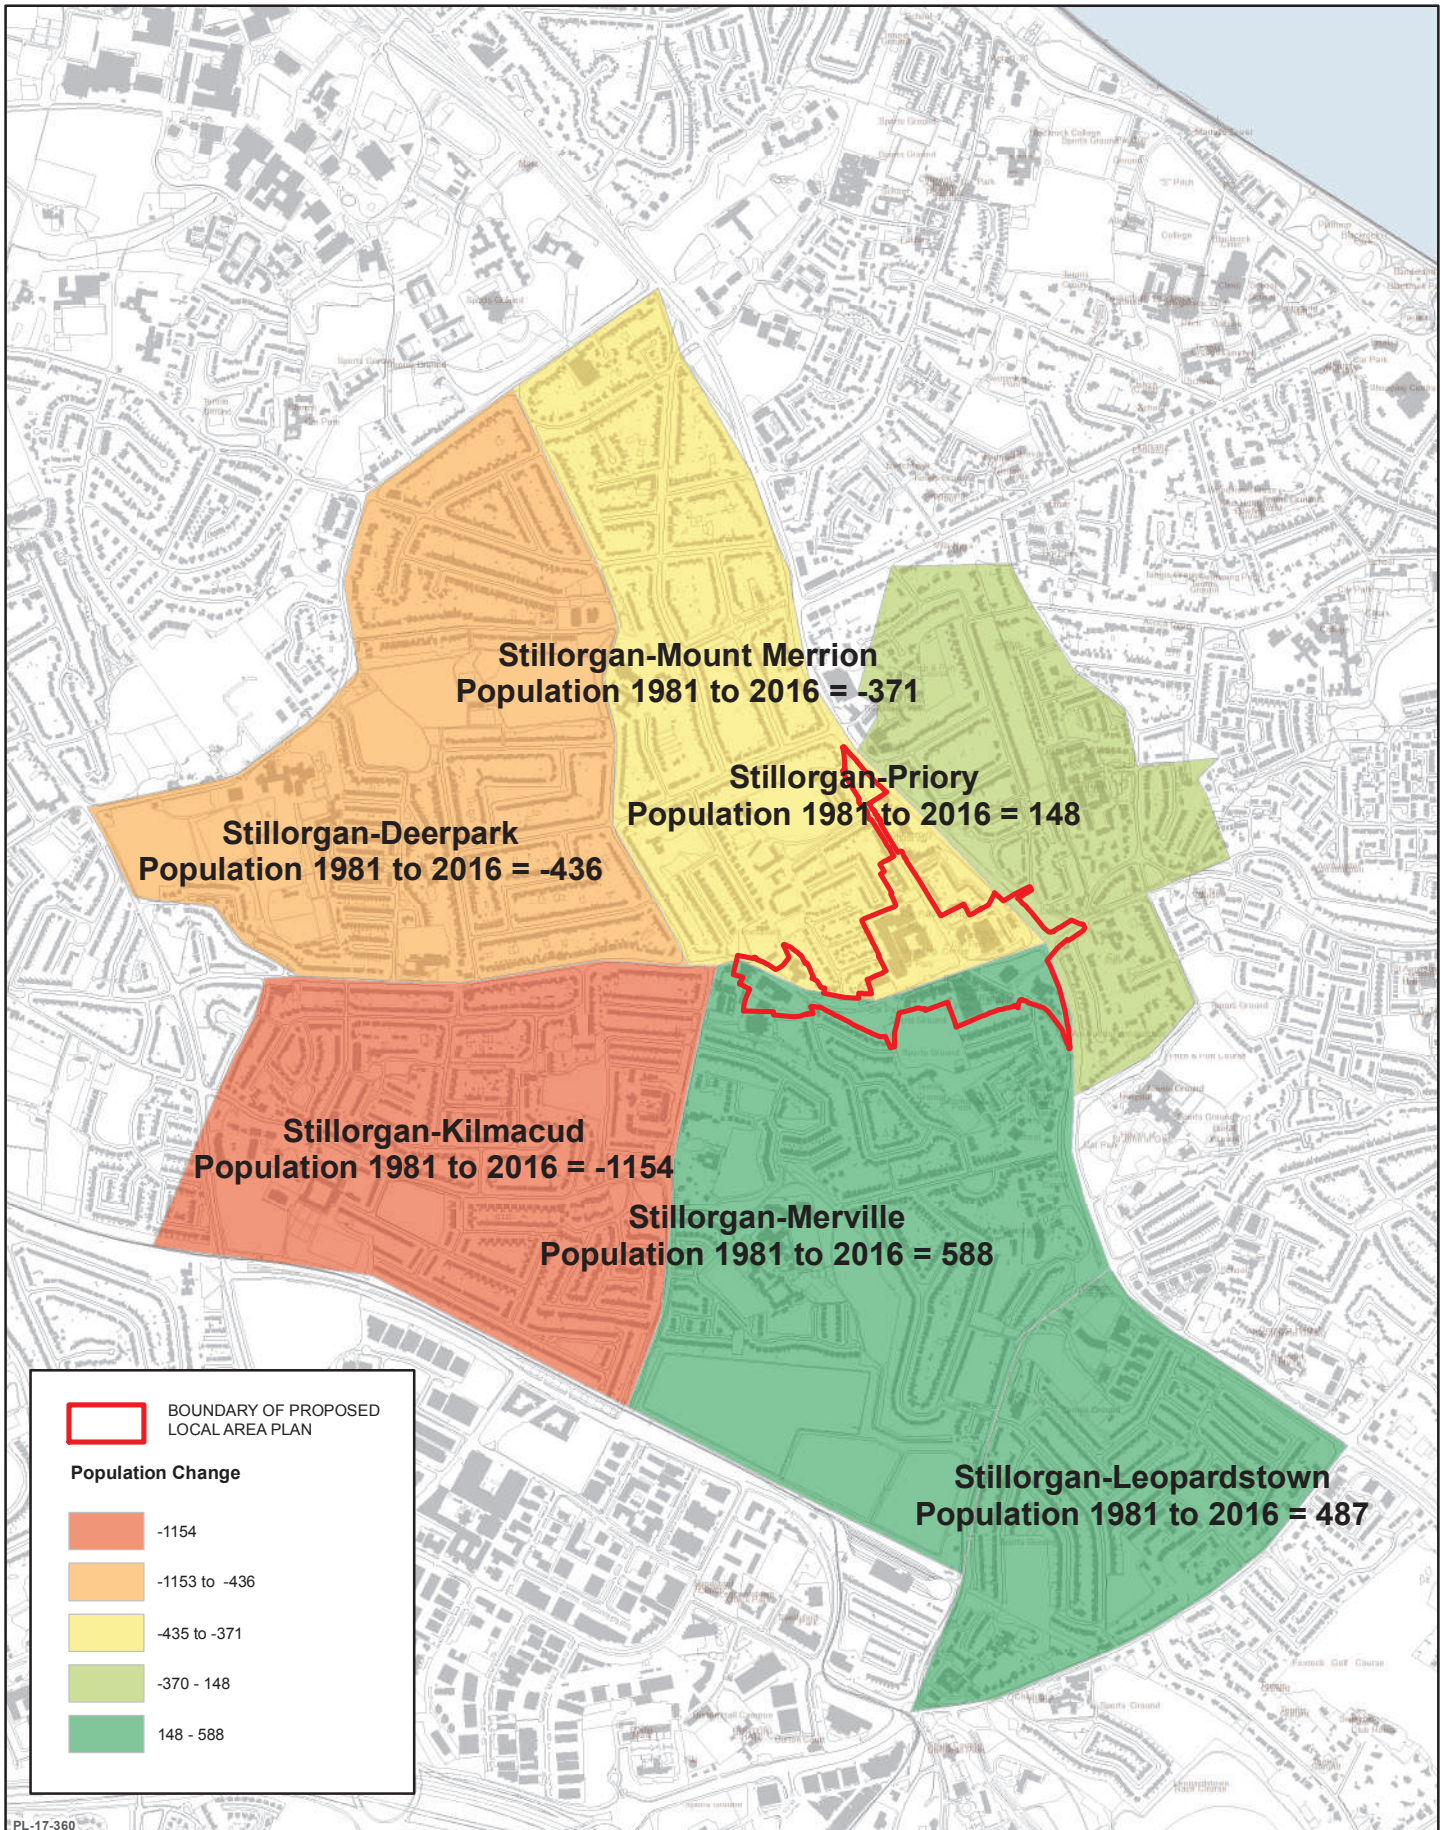

PL-17-360

Stillorgan Draft Local Area Plan

0 250 500 1,000 Metres

Includes Ordnance Survey Ireland data reproduced under OSI Licence number 2013-2015/CCMA/ Dun Laoghaire-Rathdown County Council. Unauthorised reproduction infringes Ordnance Survey Ireland and Government of Ireland copyright. © - Ordnance Survey Ireland, 2017

Planning and Human Resources Department

M Henchy
Director

Comhairle Contae Dún Laoghaire-Rathdown

STILLORGAN: 35 YEAR POPULATION TREND

Stillorgan - Population Change 1981 to 2016

Senior Planner: D Irvine Chief Tech: M. Hevehan

Prepared By: C Fulcher Drawn By: MHEVEHAN

Date:
January 2018

Scale:
1:18,000

Map 6