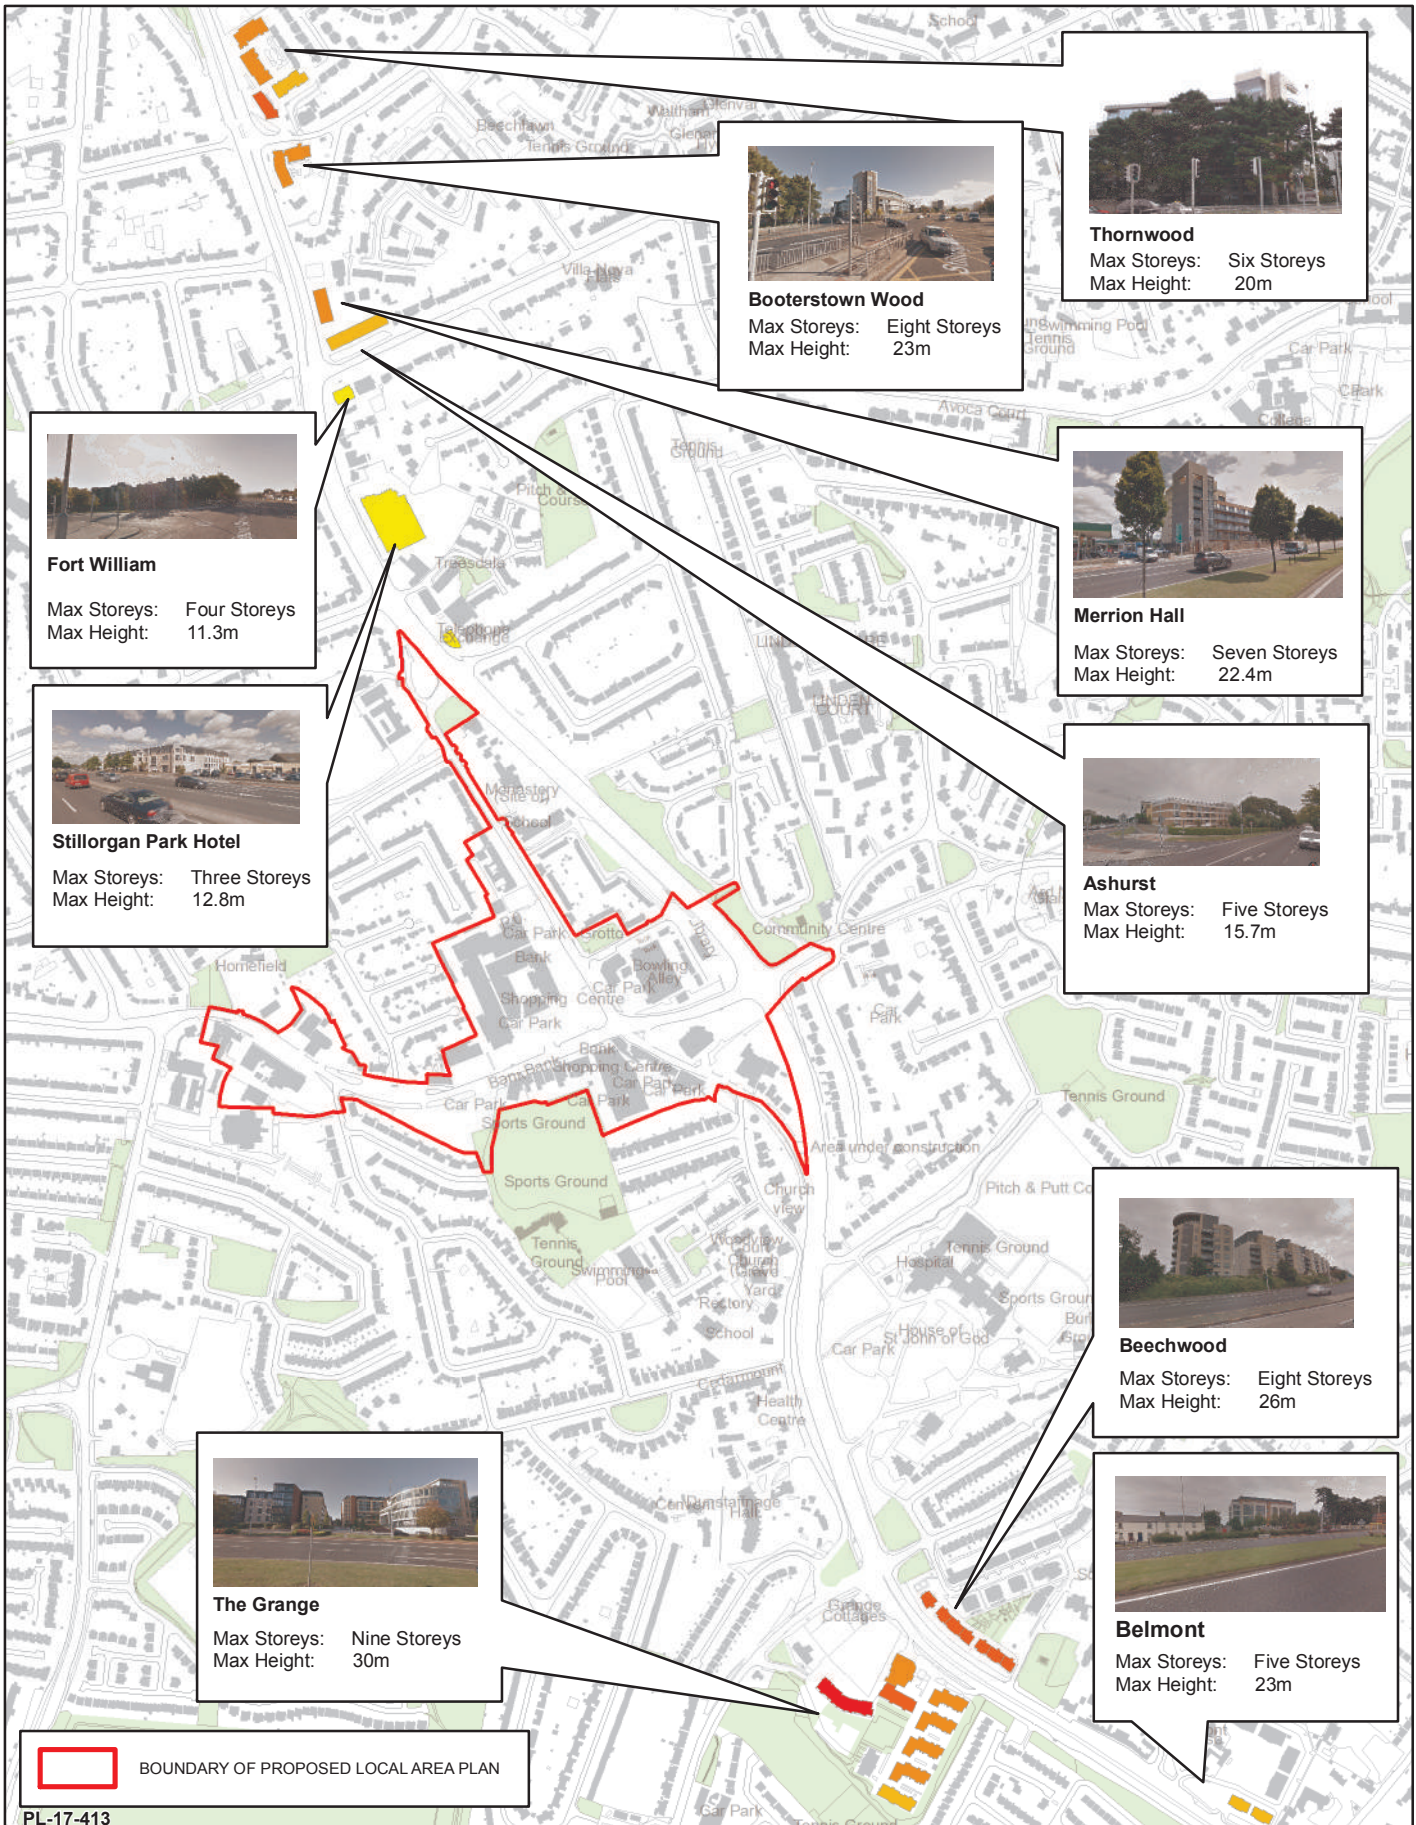

Map 13

PL-17-413

Stillorgan Draft Local Area Plan

Includes Ordnance Survey Ireland data reproduced under OSI Licence number 2013-2015/CCMA/ Dun Laoghaire-Rathdown County Council. Unauthorised reproduction infringes Ordnance Survey Ireland and Government of Ireland copyright. © - Ordnance Survey Ireland, 2017