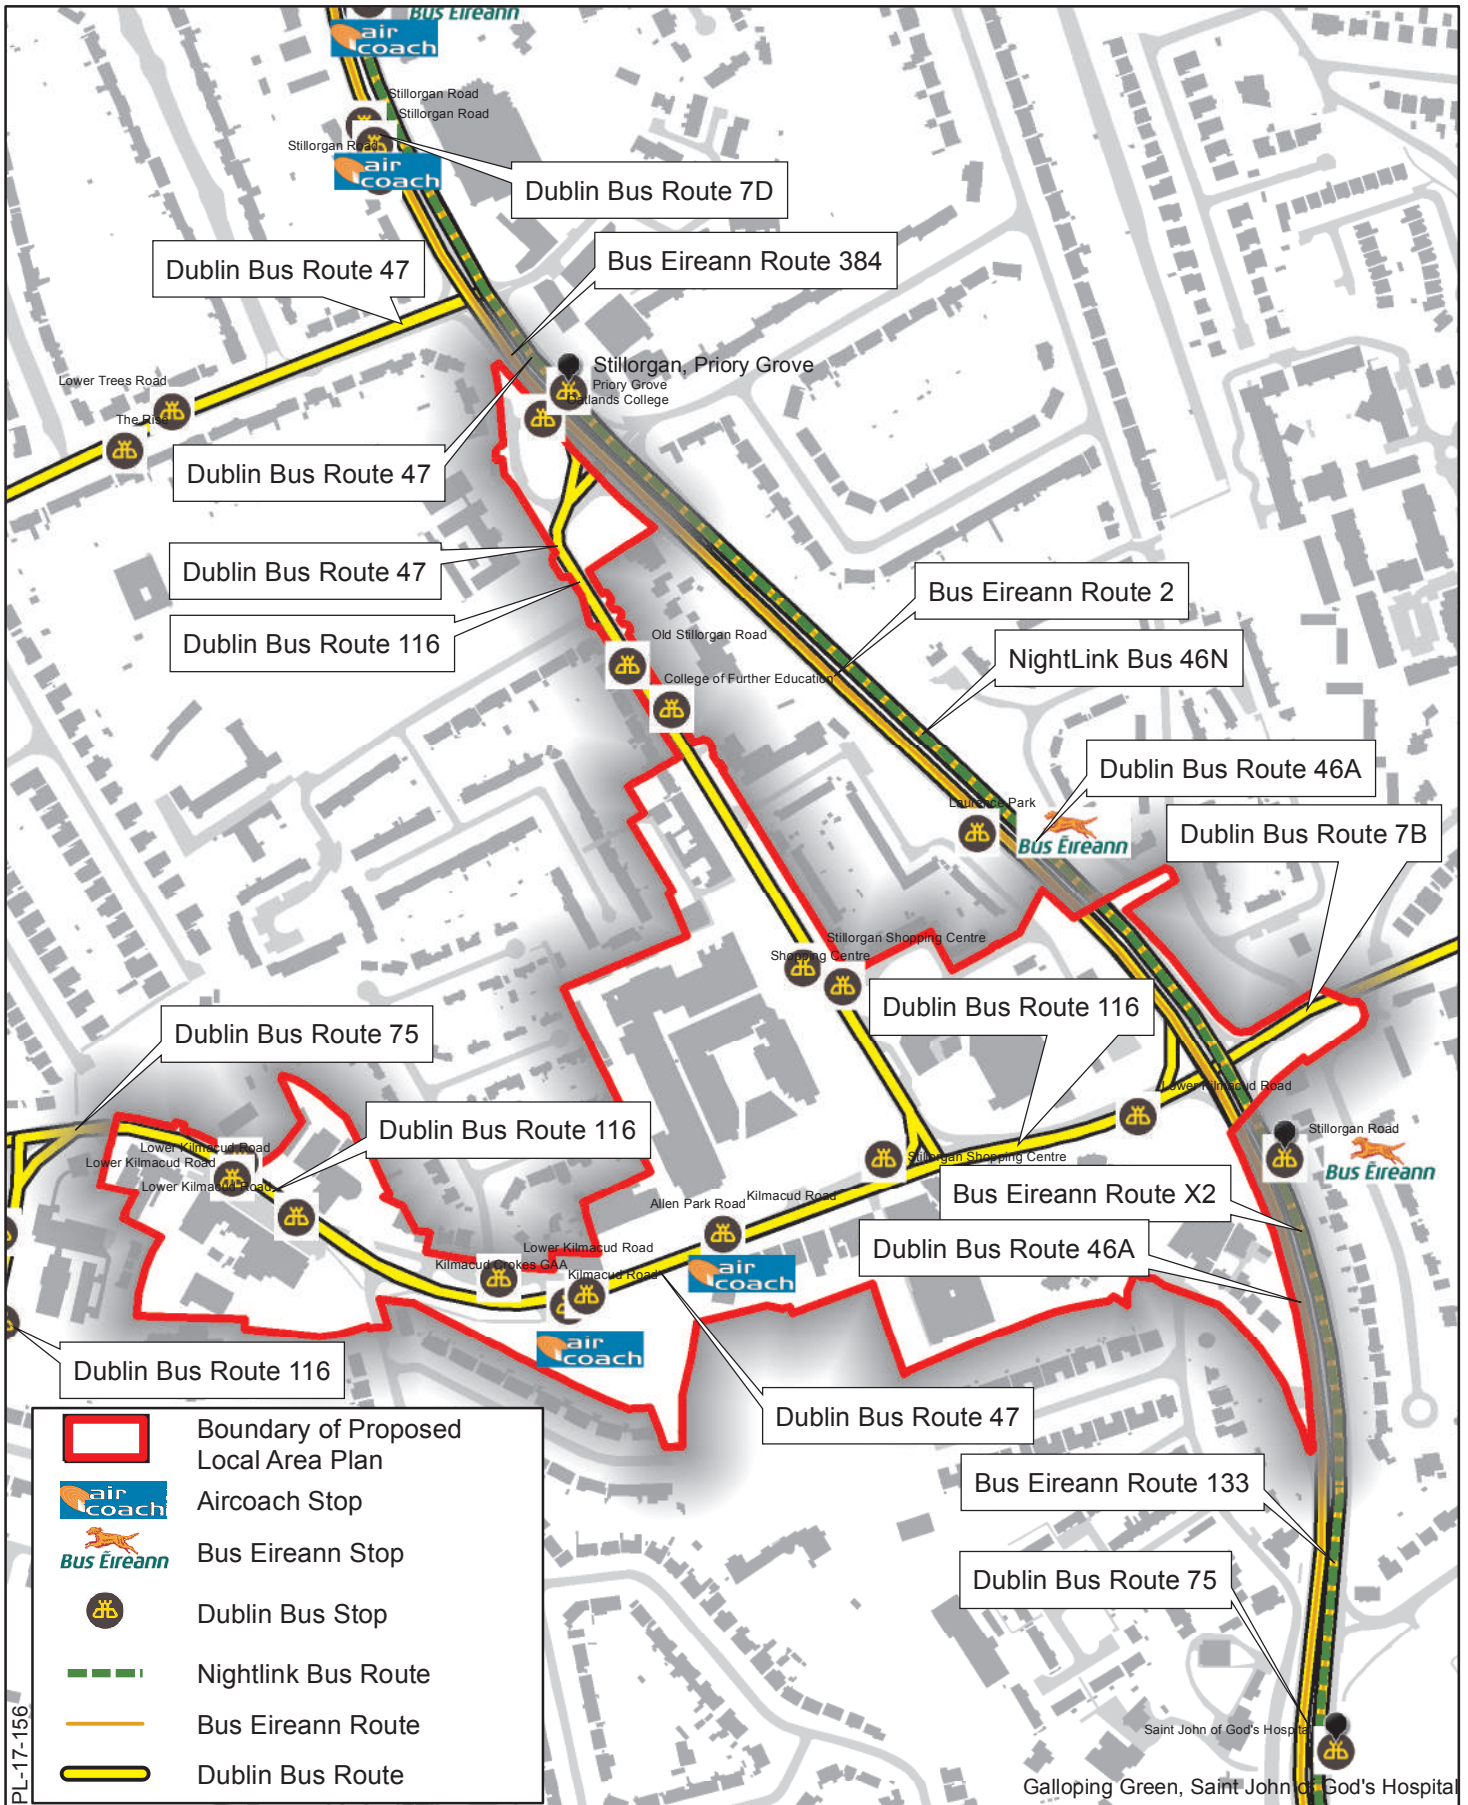

Stillorgan Draft Local Area Plan

0 62.5 125 250 Metres

Includes Ordnance Survey Ireland data reproduced under OSI Licence number 2013-2015/CCMA/ Dun Laoghaire-Rathdown County Council. Unauthorised reproduction infringes Ordnance Survey Ireland and Government of Ireland copyright. © - Ordnance Survey Ireland, 2017

Public Transport Map

Planning and Human Resources Department Comhairle Contae County Council	Senior Planner: D Irvine	Chief Tech: M. Hevehan
	Prepared By: C Fulcher	Drawn By: D Lowry
M Henchy Director	Date: January 2018	Scale: 1:5,000
		Map 11