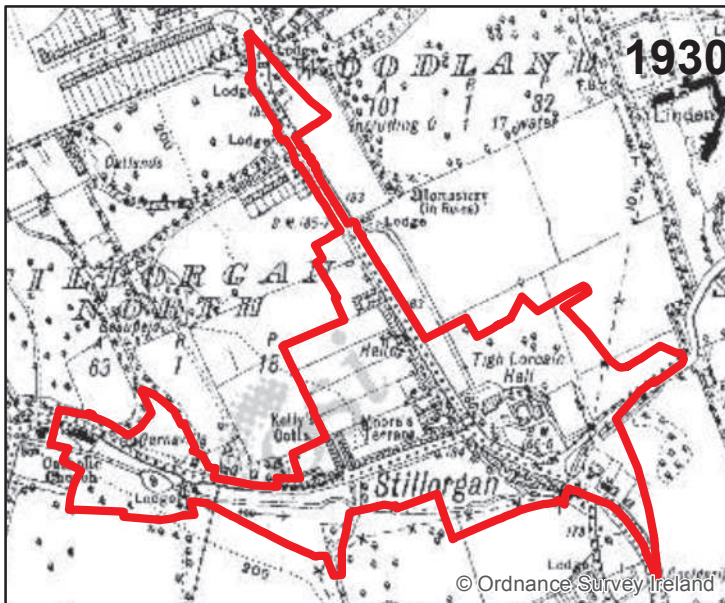

Scale:
1:5,000

Map 3

Stillorgán Draft Local Area Plan

HISTORIC & ORTHOPHOTOGRAPHIC MAPS

Not to Scale

Includes Ordnance Survey Ireland data reproduced under OSI Licence number 2013-2015/CCMA/ Dun Laoghaire-Rathdown County Council. Unauthorised reproduction infringes Ordnance Survey Ireland and Government of Ireland copyright. © - Ordnance Survey Ireland, 2017