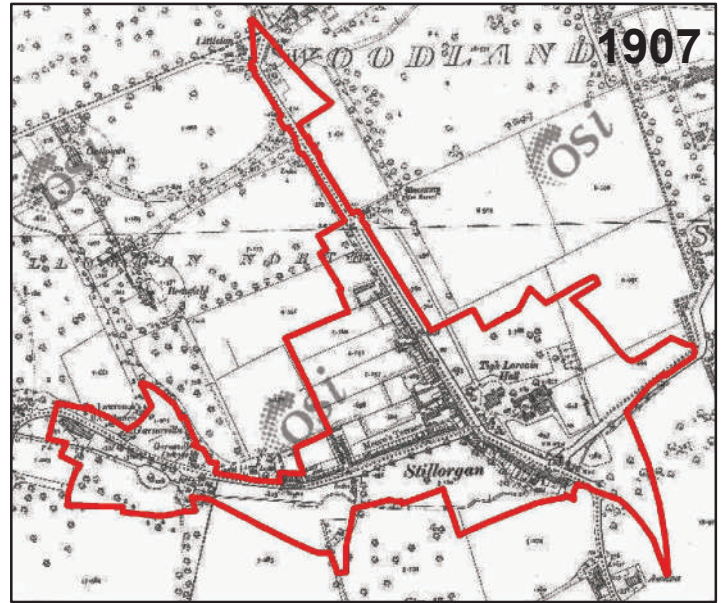

Scale:
1:5,000

Map 3

Stillorgán Draft Local Area Plan

HISTORIC & ORTHOPHOTOGRAPHIC MAPS

Not to Scale

Includes Ordnance Survey Ireland data reproduced under OSI Licence number 2013-2015/CCMA/ Dun Laoghaire-Rathdown County Council. Unauthorised reproduction infringes Ordnance Survey Ireland and Government of Ireland copyright. © - Ordnance Survey Ireland, 2017