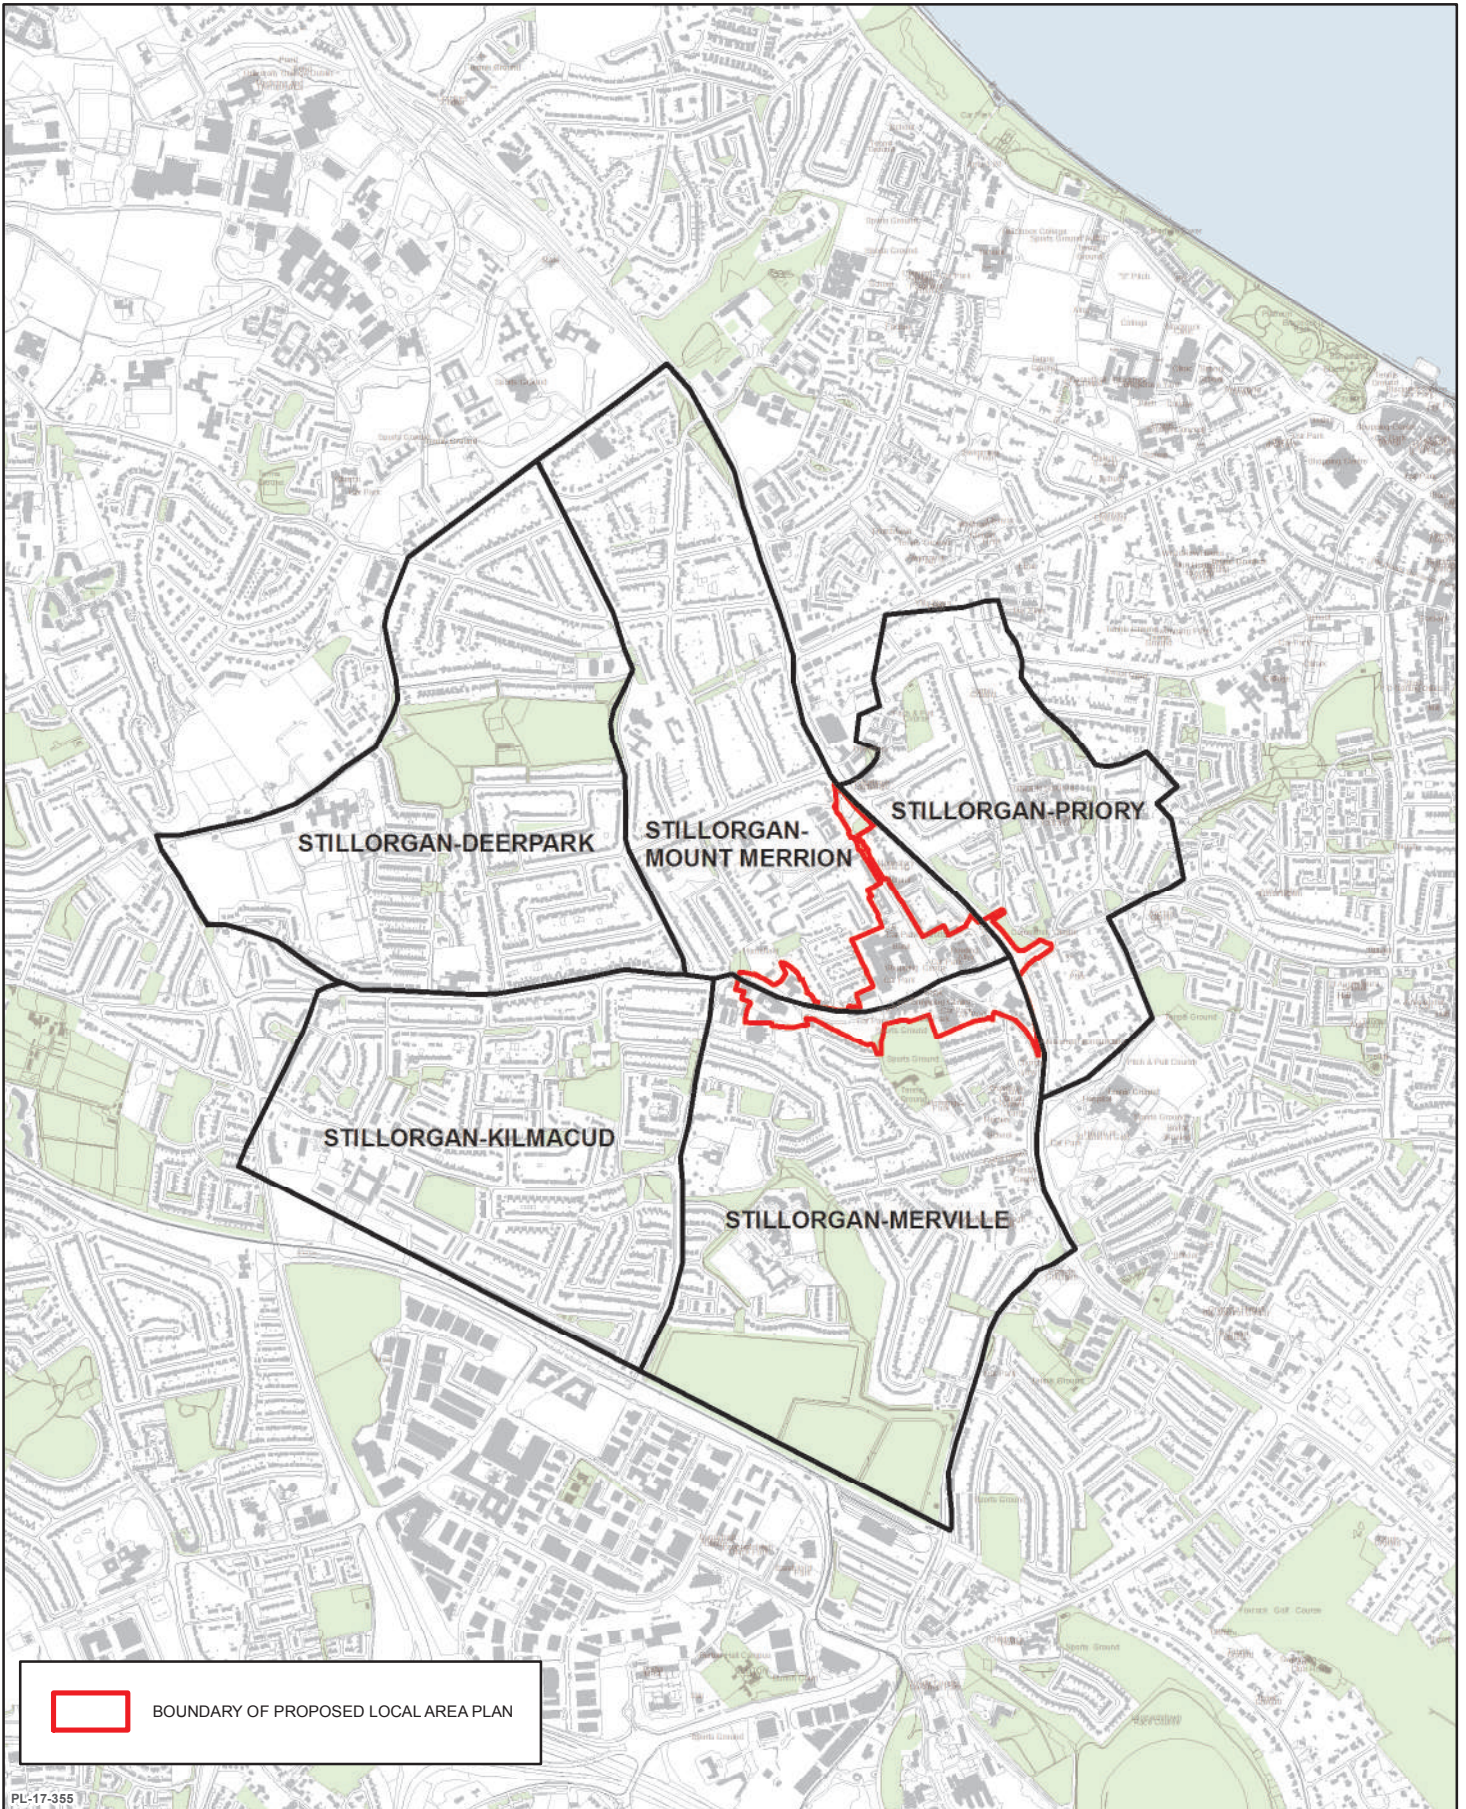

PL-17-355

Stillorgán Draft Local Area Plan

0 250 500 1,000 Metres

Includes Ordnance Survey Ireland data reproduced under OSI Licence number 2013-2015/CCMA/ Dun Laoghaire-Rathdown County Council. Unauthorised reproduction infringes Ordnance Survey Ireland and Government of Ireland copyright. © - Ordnance Survey Ireland, 2017

ELECTORAL DIVISIONS

Planning and Human Resources Department

M Henchy
Director

Senior Planner: D Irvine

Prepared By: C Fulcher

Date:
December 2017

Chief Tech: M. Hevehan

Drawn By: MHEVEHAN

Scale:
1:20,000

Map 5