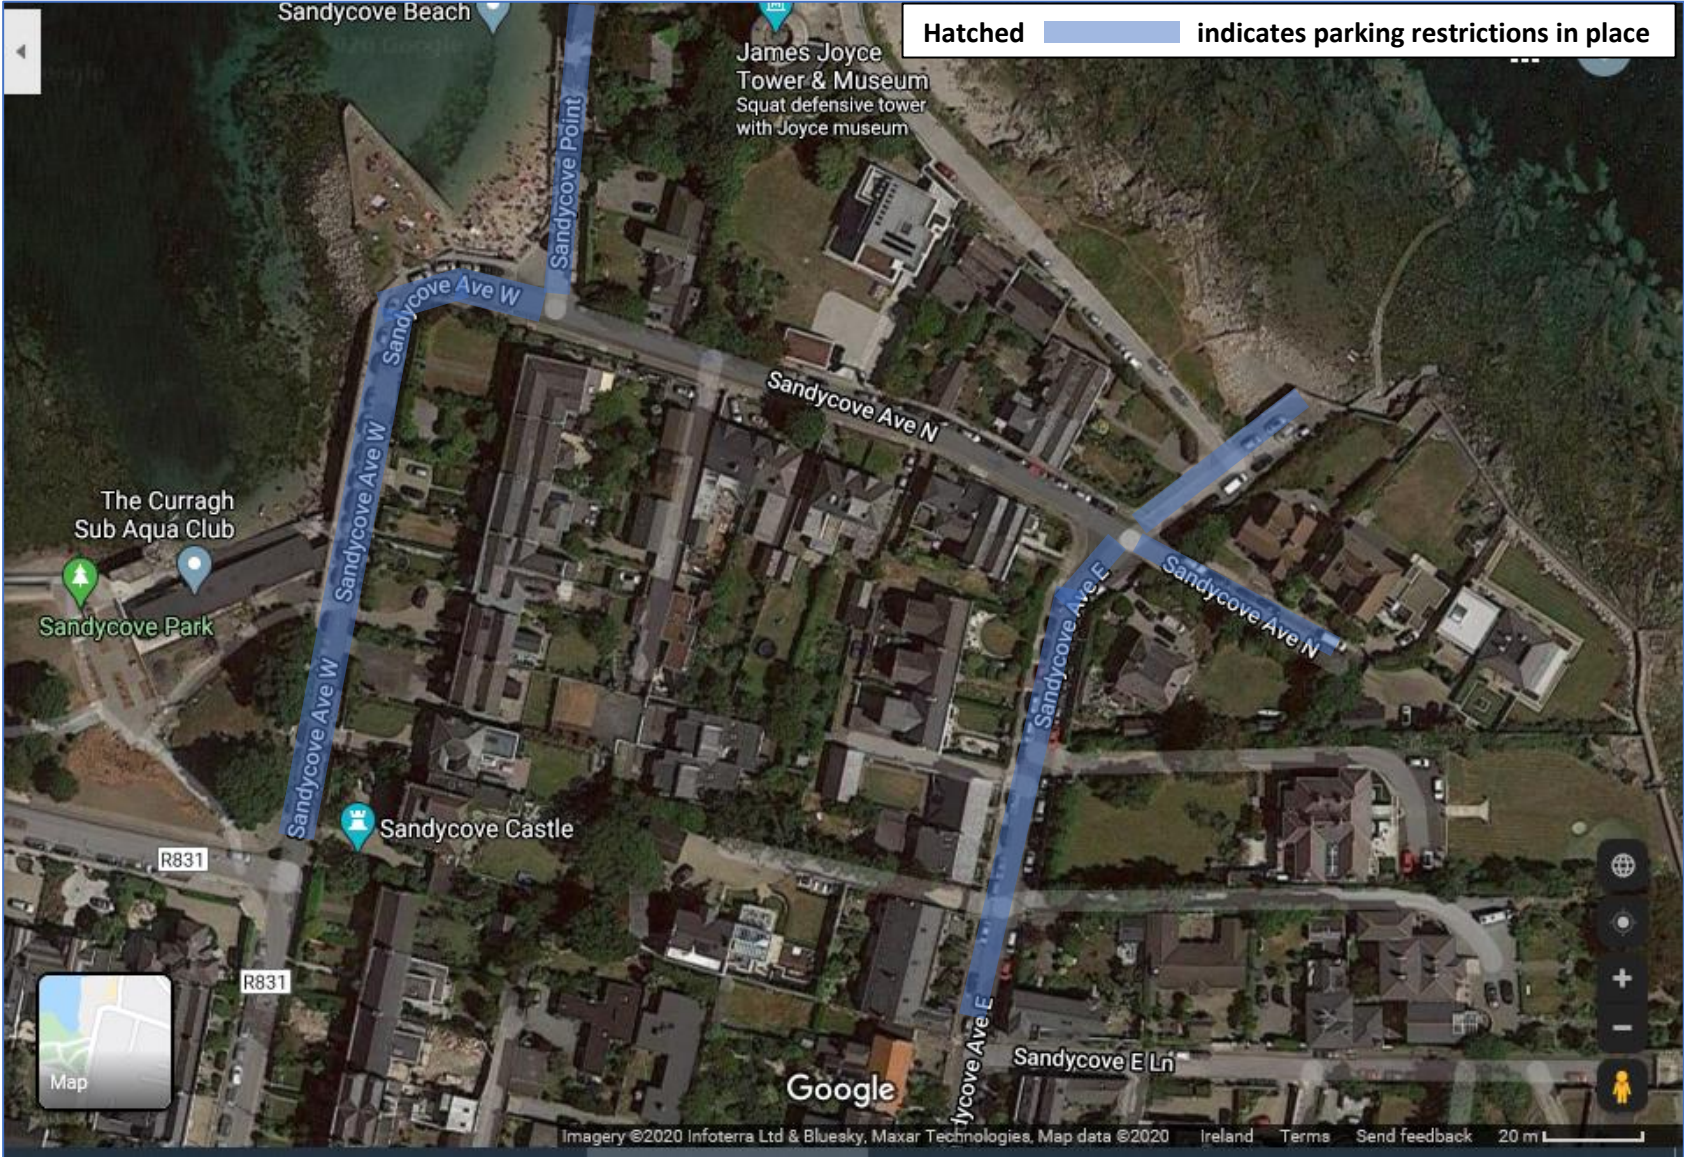

Restrictions at DLR Beaches/Bathing Areas – COVID 19 (As Agreed with An Garda Síochána)

DLR Parking Restrictions COVID 19 – Sandycove

Restrictions at DLR Beaches/Bathing Areas – COVID 19 (As Agreed with An Garda Síochána)

DLR Parking Restrictions COVID 19 – Vico Road

Restrictions at DLR Beaches/Bathing Areas – COVID 19 (As Agreed with An Garda Síochána)

DLR Parking Restrictions COVID 19 – Killiney Beach Carpark (Small Carpark off Strathmore Road)

Restrictions at DLR Beaches/Bathing Areas – COVID 19 (As Agreed with An Garda Síochána)

DLR Parking Restrictions COVID 19 – Killiney Dart Station Carpark (Large Carpark)