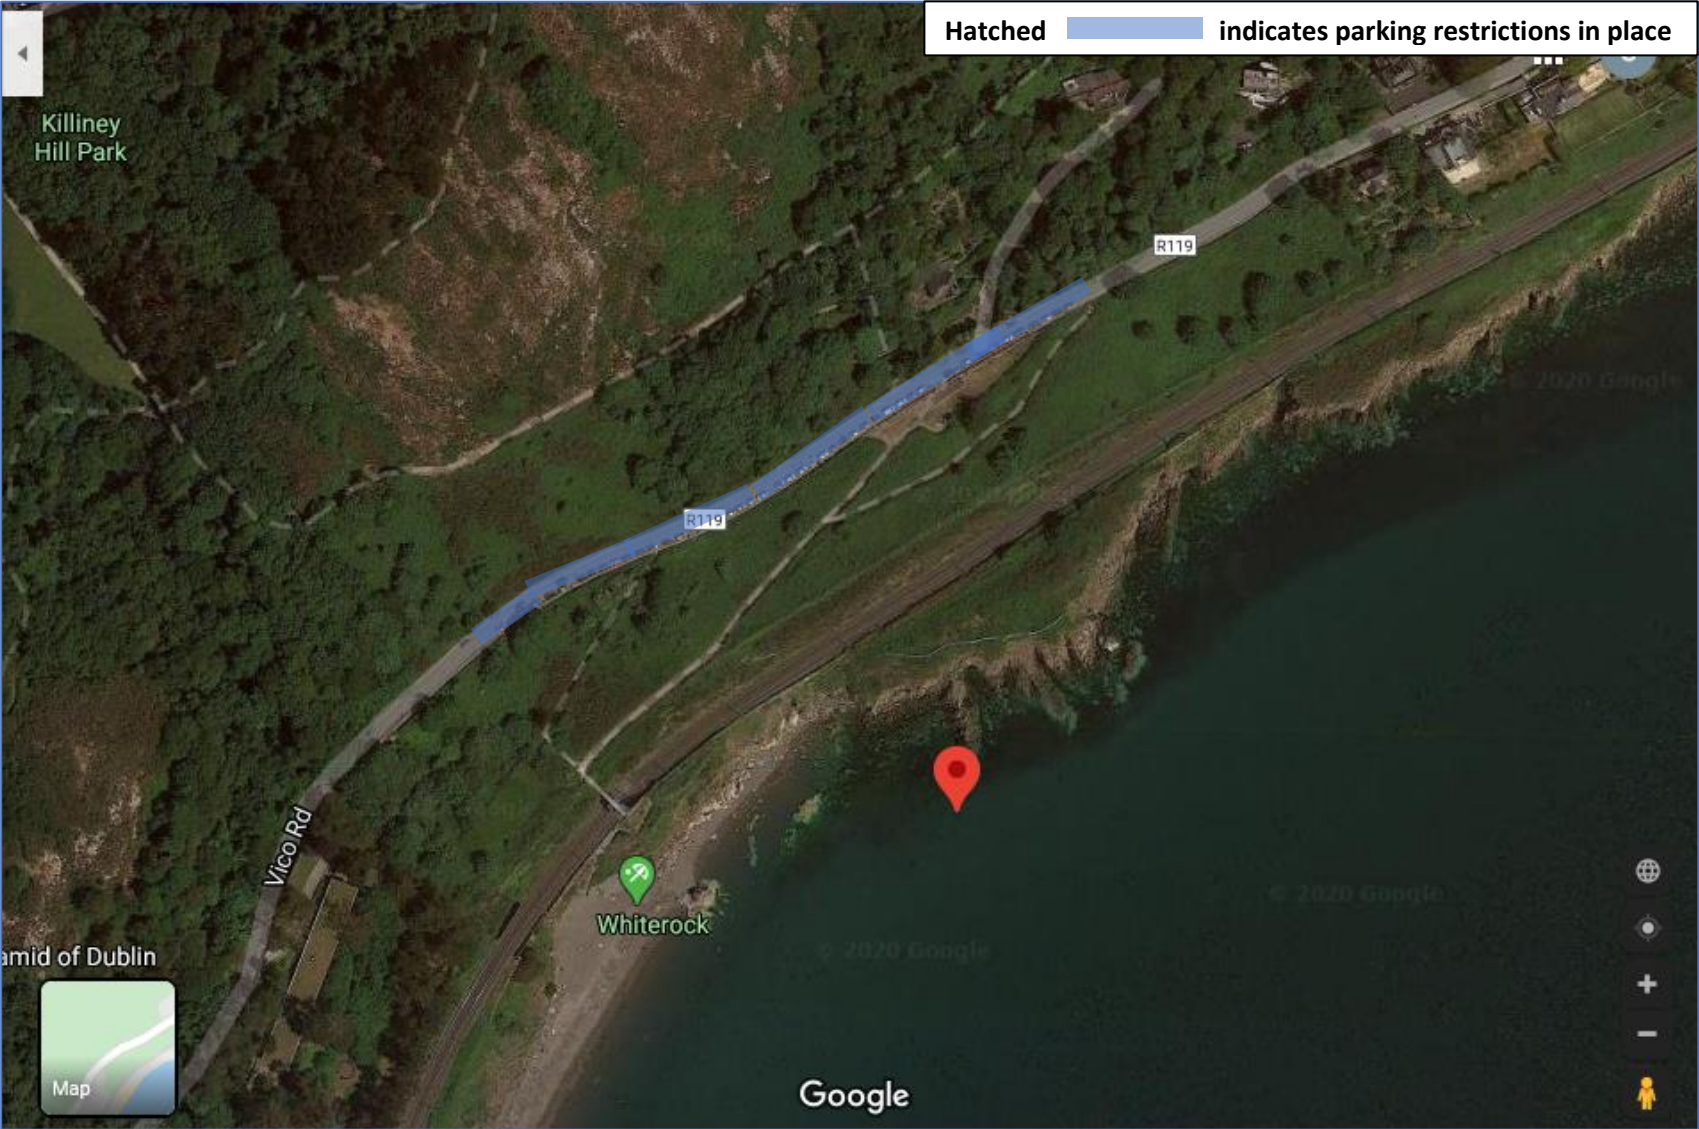

Restrictions at DLR Beaches/Bathing Areas – COVID 19 (As Agreed with An Garda Síochána)

DLR Parking Restrictions COVID 19 – Sandycove

Restrictions at DLR Beaches/Bathing Areas – COVID 19 (As Agreed with An Garda Síochána)

DLR Parking Restrictions COVID 19 – Vico Road

Restrictions at DLR Beaches/Bathing Areas – COVID 19 (As Agreed with An Garda Síochána)

DLR Parking Restrictions COVID 19 – Killiney Beach Carpark (Small Carpark off Strathmore Road)

Restrictions at DLR Beaches/Bathing Areas – COVID 19 (As Agreed with An Garda Síochána)

DLR Parking Restrictions COVID 19 – Killiney Dart Station Carpark (Large Carpark)