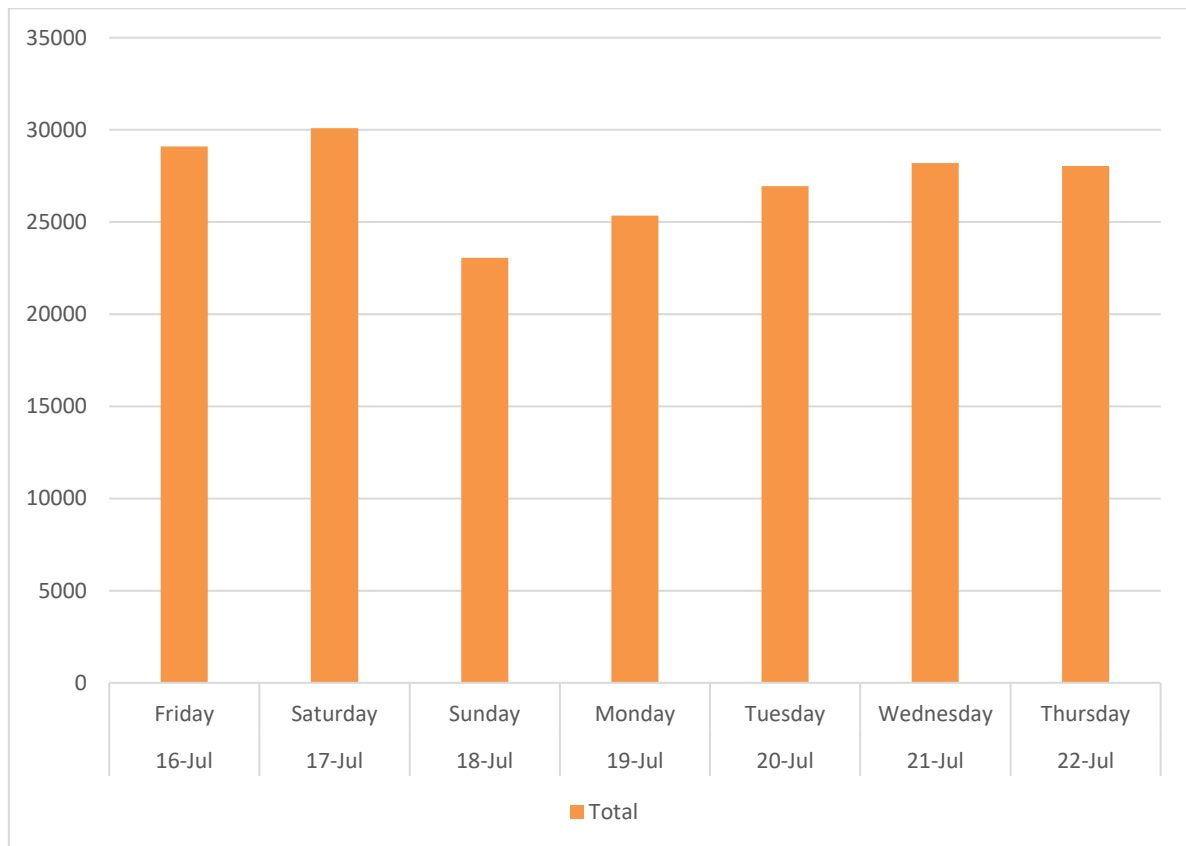

16 July 2021 – 22 July 2021

Footfall Report

Dun Laoghaire

Headlines

- The total number of pedestrian visitors to Dun Laoghaire area this week is **191,260**, up **7%** on previous week
- The busiest day in week commencing 09/07/2021 was Saturday with **30,086** visitors

Sensor locations

Weather

Location	07/16/2021	07/17/2021	07/18/2021	07/19/2021	07/20/2021	07/21/2021	07/22/2021
Dun Laoghaire, Ireland Dun Laoghaire, Ireland	 76°F 58°F  0%  6.9mph	 80°F 58°F  0%  8.9mph	 76°F 58°F  0%  11mph	 74°F 59°F  0%  11mph	 75°F 57°F  0%  11mph	 80°F 55°F  0%  11mph	 79°F 54°F  0%  12mph

Pedestrian Volumes Per Day – Dun Laoghaire

Footfall Volumes Per Day – Dun Laoghaire

Day	Pedestrians
Friday	29594
Saturday	30086
Sunday	23053
Monday	25344
Tuesday	26944
Wednesday	28191
Thursday	28048
Grand Total	191260

Footfall Volumes Per Week Comparison – Dun Laoghaire

Footfall Volumes Per Week Comparison – Dun Laoghaire

Day	09-Jul	16-Jul	+ / -
Friday	28514	29594	4%
Saturday	28981	30086	4%
Sunday	14966	23053	54%
Monday	23709	25344	7%
Tuesday	27185	26944	-1%
Wednesday	27424	28191	3%
Thursday	27774	28048	1%
Grand Total	178553	191260	7%