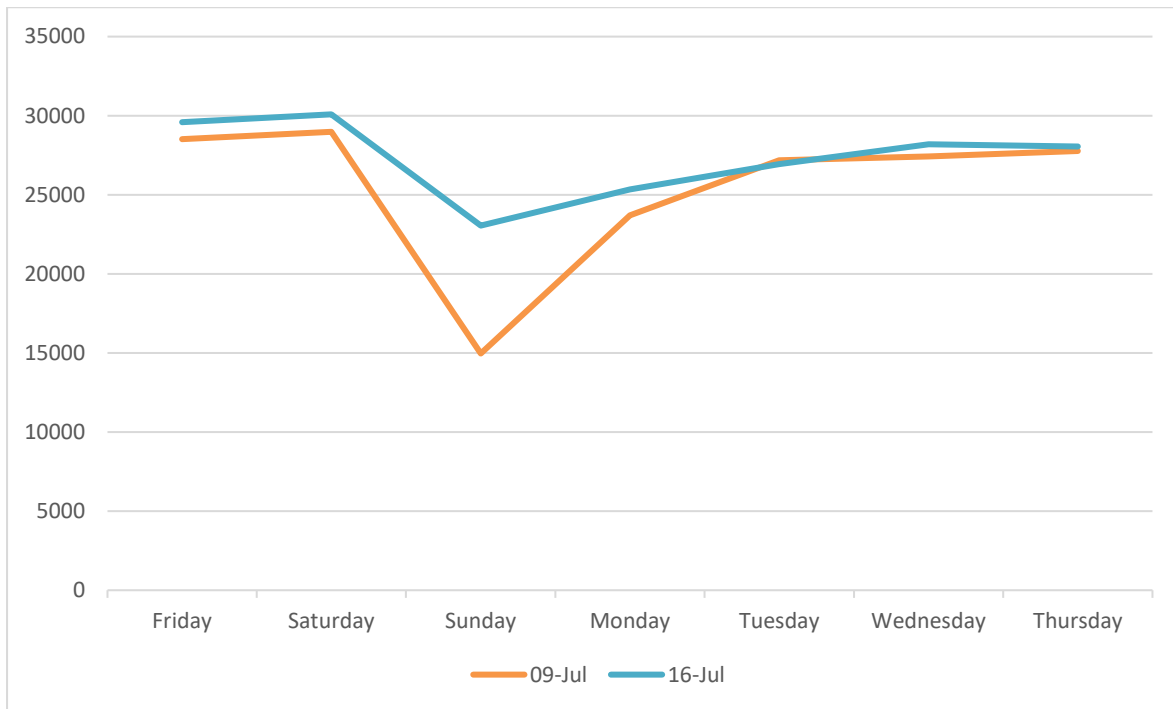

16 July 2021 – 22 July 2021

Footfall Report

Dun Laoghaire

Headlines

- The total number of pedestrian visitors to Dun Laoghaire area this week is **191,260**, up **7%** on previous week
- The busiest day in week commencing 09/07/2021 was Saturday with **30,086** visitors

Sensor locations

Weather

Location	07/16/2021	07/17/2021	07/18/2021	07/19/2021	07/20/2021	07/21/2021	07/22/2021
Dun Laoghaire, Ireland Dun Laoghaire, Ireland	 76°F 58°F  0%  6.9mph	 80°F 58°F  0%  8.9mph	 76°F 58°F  0%  11mph	 74°F 59°F  0%  11mph	 75°F 57°F  0%  11mph	 80°F 55°F  0%  11mph	 79°F 54°F  0%  12mph

Pedestrian Volumes Per Day – Dun Laoghaire

Footfall Volumes Per Day – Dun Laoghaire

Day	Pedestrians
Friday	29594
Saturday	30086
Sunday	23053
Monday	25344
Tuesday	26944
Wednesday	28191
Thursday	28048
Grand Total	191260

Footfall Volumes Per Week Comparison – Dun Laoghaire

Footfall Volumes Per Week Comparison – Dun Laoghaire

Day	09-Jul	16-Jul	+ / -
Friday	28514	29594	4%
Saturday	28981	30086	4%
Sunday	14966	23053	54%
Monday	23709	25344	7%
Tuesday	27185	26944	-1%
Wednesday	27424	28191	3%
Thursday	27774	28048	1%
Grand Total	178553	191260	7%