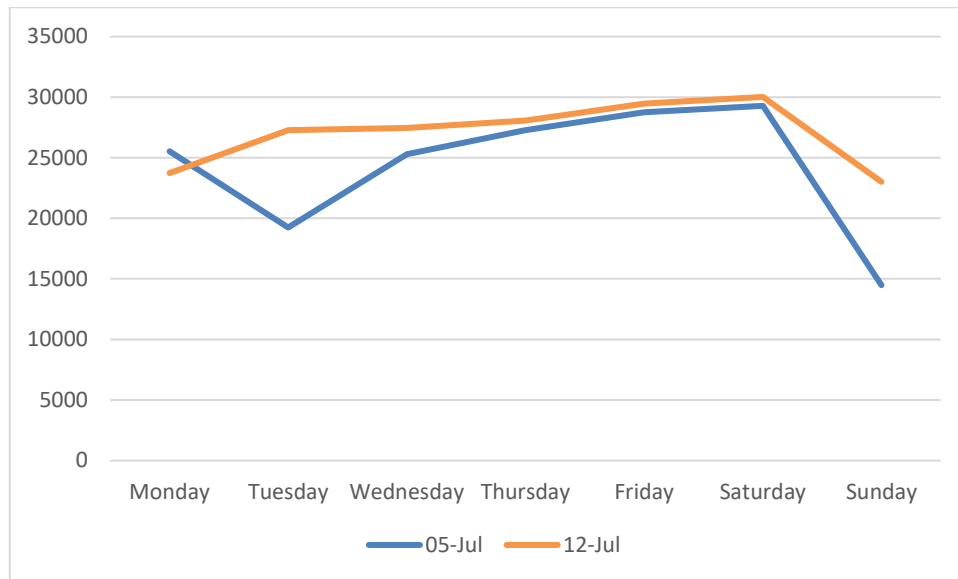

12 July 2021 – 18 July 2021

Footfall Report

Dun Laoghaire

Headlines

- The total number of pedestrian movements to Dun Laoghaire area this week is **189,040**, up **11%** on previous week
- The busiest day in week commencing 12/07/2021 was Saturday with **30,021** visitors

Sensor locations

Weather

Location	07/12/2021	07/13/2021	07/14/2021	07/15/2021	07/16/2021	07/17/2021	07/18/2021
Dun Laoghaire, Ireland Dun Laoghaire, Ireland	 20°C 14°C  0.91mm  14kph	 19°C 12°C  0.1mm  19kph	 21°C 11°C  0%  23kph	 24°C 14°C  0%  23kph	 25°C 15°C  0%  11kph	 27°C 14°C  0%  14kph	 24°C 15°C  0%  18kph

Pedestrian Volumes Per Day – Dun Laoghaire

Footfall Volumes Per Day – Dun Laoghaire

Day	Pedestrians
Monday	23722
Tuesday	27280
Wednesday	27472
Thursday	28063
Friday	29470
Saturday	30021
Sunday	23012
Grand Total	189040

Footfall Volumes Per Week Comparison – Dun Laoghaire

Footfall Volumes Per Week Comparison – Dun Laoghaire

Day	05-Jul	12-Jul	+/-
Monday	25543	23722	-7%
Tuesday	19231	27280	42%
Wednesday	25297	27472	9%
Thursday	27262	28063	3%
Friday	28750	29470	3%
Saturday	29286	30021	3%
Sunday	14483	23012	59%
Grand Total	169852	189040	11%