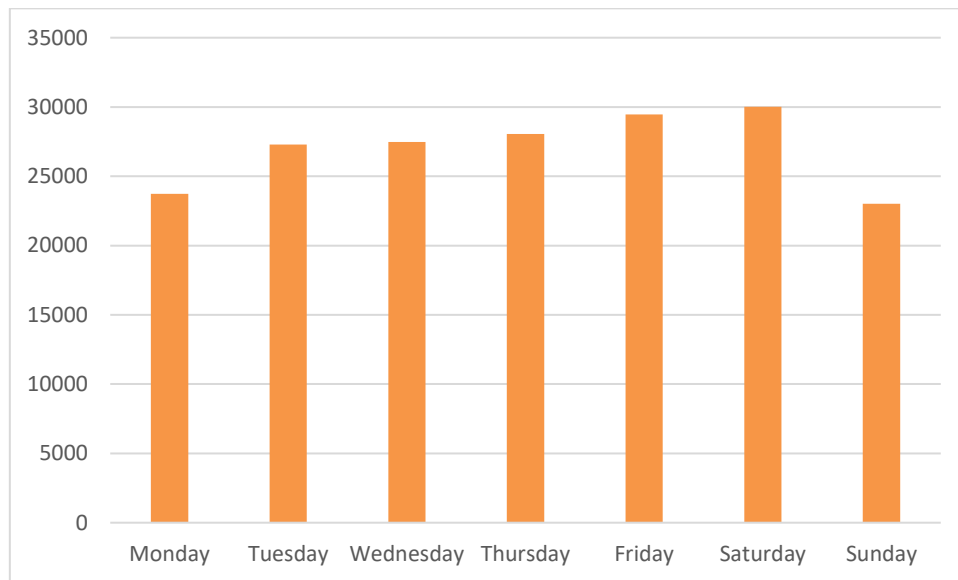

12 July 2021 – 18 July 2021

Footfall Report

Dun Laoghaire

Headlines

- The total number of pedestrian movements to Dun Laoghaire area this week is **189,040**, up **11%** on previous week
- The busiest day in week commencing 12/07/2021 was Saturday with **30,021** visitors

Sensor locations

Weather

Location	07/12/2021	07/13/2021	07/14/2021	07/15/2021	07/16/2021	07/17/2021	07/18/2021
Dun Laoghaire, Ireland Dun Laoghaire, Ireland	 20°C 14°C  0.91mm  14kph	 19°C 12°C  0.1mm  19kph	 21°C 11°C  0%  23kph	 24°C 14°C  0%  23kph	 25°C 15°C  0%  11kph	 27°C 14°C  0%  14kph	 24°C 15°C  0%  18kph

Pedestrian Volumes Per Day – Dun Laoghaire

Footfall Volumes Per Day – Dun Laoghaire

Day	Pedestrians
Monday	23722
Tuesday	27280
Wednesday	27472
Thursday	28063
Friday	29470
Saturday	30021
Sunday	23012
Grand Total	189040

Footfall Volumes Per Week Comparison – Dun Laoghaire

Footfall Volumes Per Week Comparison – Dun Laoghaire

Day	05-Jul	12-Jul	+/-
Monday	25543	23722	-7%
Tuesday	19231	27280	42%
Wednesday	25297	27472	9%
Thursday	27262	28063	3%
Friday	28750	29470	3%
Saturday	29286	30021	3%
Sunday	14483	23012	59%
Grand Total	169852	189040	11%