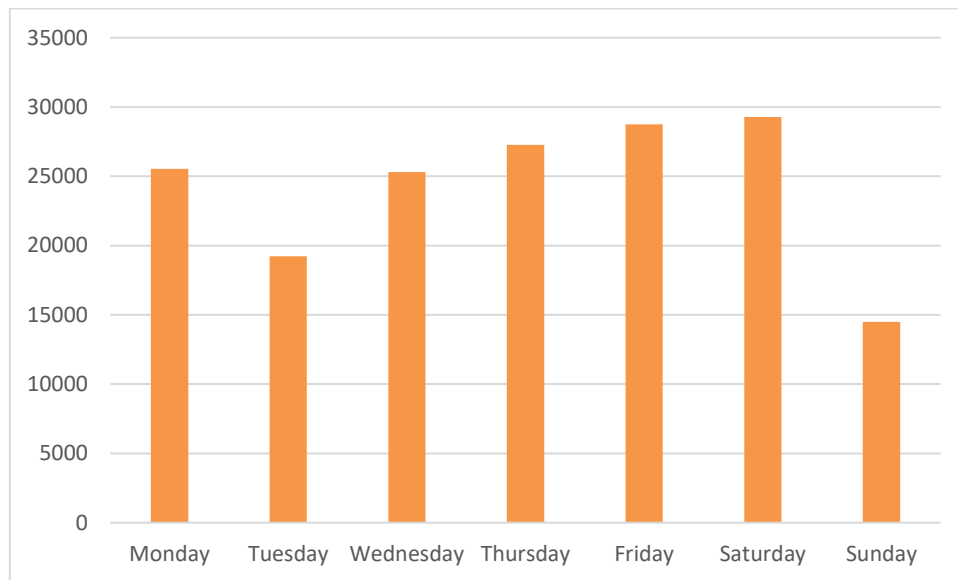

05 July 2021 – 11 July 2021

Footfall Report

Dun Laoghaire

Headlines

- The total number of pedestrian movements to Dun Laoghaire area this week is **169,852**, down **4%** on previous week
- The busiest day in week commencing 05/07/2021 was Saturday with **29,286** visitors

Sensor locations

Weather

Location	07/05/2021	07/06/2021	07/07/2021	07/08/2021	07/09/2021	07/10/2021	07/11/2021
Dun Laoghaire, Ireland Dun Laoghaire, Ireland	 19°C 11°C  8.8mm  20kph	 16°C 9.4°C  19mm  19kph	 20°C 12°C  2.5mm  19kph	 18°C 13°C  0.4mm  15kph	 17°C 14°C  0.1mm  16kph	 18°C 12°C  0%  17kph	 16°C 12°C  5.8mm  22kph

Pedestrian Volumes Per Day – Dun Laoghaire

Footfall Volumes Per Day – Dun Laoghaire

Day	No. of Pedestrians
Monday	25543
Tuesday	19231
Wednesday	25297
Thursday	27262
Friday	28750
Saturday	29286
Sunday	14483
Total	169852

Footfall Volumes Per Week Comparison – Dun Laoghaire

Footfall Volumes Per Week Comparison – Dun Laoghaire

Day	28-Jun	05-Jul	+/-
Monday	25552	25543	0%
Tuesday	25818	19231	-26%
Wednesday	26282	25297	-4%
Thursday	27481	27262	-1%
Friday	27792	28750	3%
Saturday	25211	29286	16%
Sunday	18504	14483	-22%
Grand Total	176640	169852	-4%