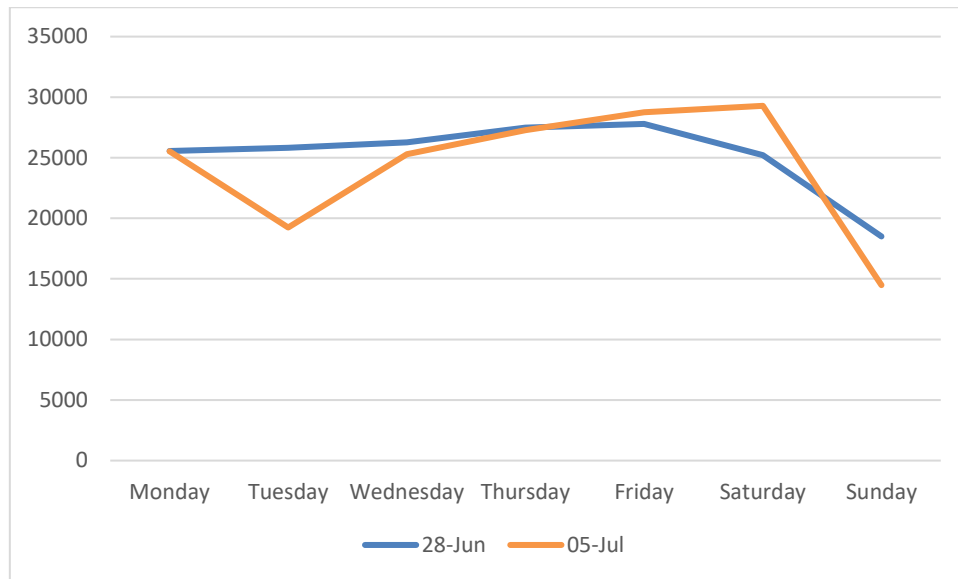

05 July 2021 – 11 July 2021

Footfall Report

Dun Laoghaire

Headlines

- The total number of pedestrian movements to Dun Laoghaire area this week is **169,852**, down **4%** on previous week
- The busiest day in week commencing 05/07/2021 was Saturday with **29,286** visitors

Sensor locations

Weather

Location	07/05/2021	07/06/2021	07/07/2021	07/08/2021	07/09/2021	07/10/2021	07/11/2021
Dun Laoghaire, Ireland Dun Laoghaire, Ireland	 19°C 11°C  8.8mm  20kph	 16°C 9.4°C  19mm  19kph	 20°C 12°C  2.5mm  19kph	 18°C 13°C  0.4mm  15kph	 17°C 14°C  0.1mm  16kph	 18°C 12°C  0%  17kph	 16°C 12°C  5.8mm  22kph

Pedestrian Volumes Per Day – Dun Laoghaire

Footfall Volumes Per Day – Dun Laoghaire

Day	No. of Pedestrians
Monday	25543
Tuesday	19231
Wednesday	25297
Thursday	27262
Friday	28750
Saturday	29286
Sunday	14483
Total	169852

Footfall Volumes Per Week Comparison – Dun Laoghaire

Footfall Volumes Per Week Comparison – Dun Laoghaire

Day	28-Jun	05-Jul	+/-
Monday	25552	25543	0%
Tuesday	25818	19231	-26%
Wednesday	26282	25297	-4%
Thursday	27481	27262	-1%
Friday	27792	28750	3%
Saturday	25211	29286	16%
Sunday	18504	14483	-22%
Grand Total	176640	169852	-4%