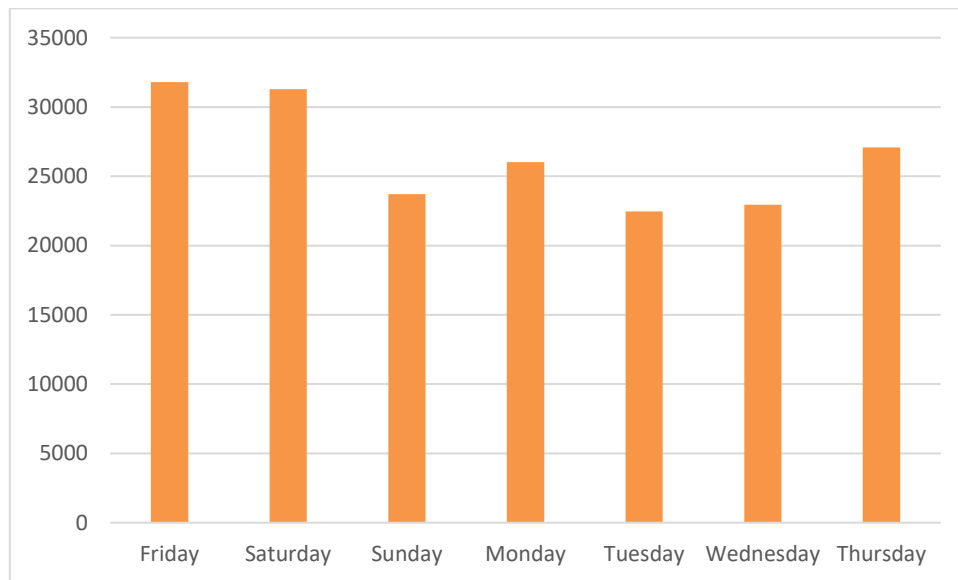

23 July 2021 – 29 July 2021

Footfall Report

Dun Laoghaire

Headlines

- The total number of pedestrian visitors to Dun Laoghaire area this week is **185,315**, down **3%** on previous week
- The busiest day in week commencing 23/07/2021 was Friday with **31,789** visitors

Sensor locations

Weather

Location	07/23/2021	07/24/2021	07/25/2021	07/26/2021	07/27/2021	07/28/2021	07/29/2021
Dun Laoghaire, Ireland Dun Laoghaire, Ireland	 24°C 15°C	 19°C 12°C	 24°C 9.8°C	 20°C 11°C	 20°C 13°C	 16°C 12°C	 17°C 10°C
	 0%	 0%	 0%	 0%	 0%	 0%	 0%
	 23kph	 27kph	 12kph	 18kph	 22kph	 30kph	 29kph

Pedestrian Volumes Per Day – Dun Laoghaire

Footfall Volumes Per Day – Dun Laoghaire

Day	Pedestrians
Friday	31789
Saturday	31298
Sunday	23715
Monday	26013
Tuesday	22464
Wednesday	22952
Thursday	27084
Grand Total	185315

Footfall Volumes Per Week Comparison – Dun Laoghaire

Footfall Volumes Per Week Comparison – Dun Laoghaire

Day	16-Jul	23-Jul	+ / -
Friday	29470	31789	7%
Saturday	30021	31298	4%
Sunday	23012	23715	3%
Monday	25144	26013	3%
Tuesday	27229	22464	-21%
Wednesday	27893	22952	-22%
Thursday	28241	27084	-4%
Grand Total	191010	185315	-3%