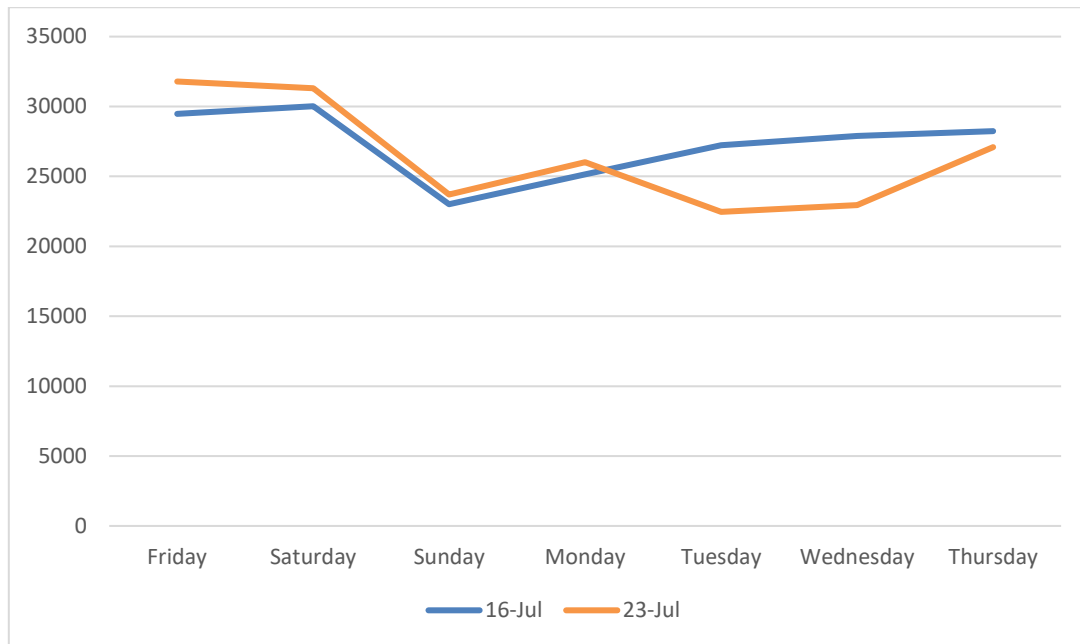

23 July 2021 – 29 July 2021

Footfall Report

Dun Laoghaire

Headlines

- The total number of pedestrian visitors to Dun Laoghaire area this week is **185,315**, down **3%** on previous week
- The busiest day in week commencing 23/07/2021 was Friday with **31,789** visitors

Sensor locations

Weather

Location	07/23/2021	07/24/2021	07/25/2021	07/26/2021	07/27/2021	07/28/2021	07/29/2021
Dun Laoghaire, Ireland Dun Laoghaire, Ireland	 24°C 15°C	 19°C 12°C	 24°C 9.8°C	 20°C 11°C	 20°C 13°C	 16°C 12°C	 17°C 10°C
	 0%	 0%	 0%	 0%	 0%	 0%	 0%
	 23kph	 27kph	 12kph	 18kph	 22kph	 30kph	 29kph

Pedestrian Volumes Per Day – Dun Laoghaire

Footfall Volumes Per Day – Dun Laoghaire

Day	Pedestrians
Friday	31789
Saturday	31298
Sunday	23715
Monday	26013
Tuesday	22464
Wednesday	22952
Thursday	27084
Grand Total	185315

Footfall Volumes Per Week Comparison – Dun Laoghaire

Footfall Volumes Per Week Comparison – Dun Laoghaire

Day	16-Jul	23-Jul	+ / -
Friday	29470	31789	7%
Saturday	30021	31298	4%
Sunday	23012	23715	3%
Monday	25144	26013	3%
Tuesday	27229	22464	-21%
Wednesday	27893	22952	-22%
Thursday	28241	27084	-4%
Grand Total	191010	185315	-3%