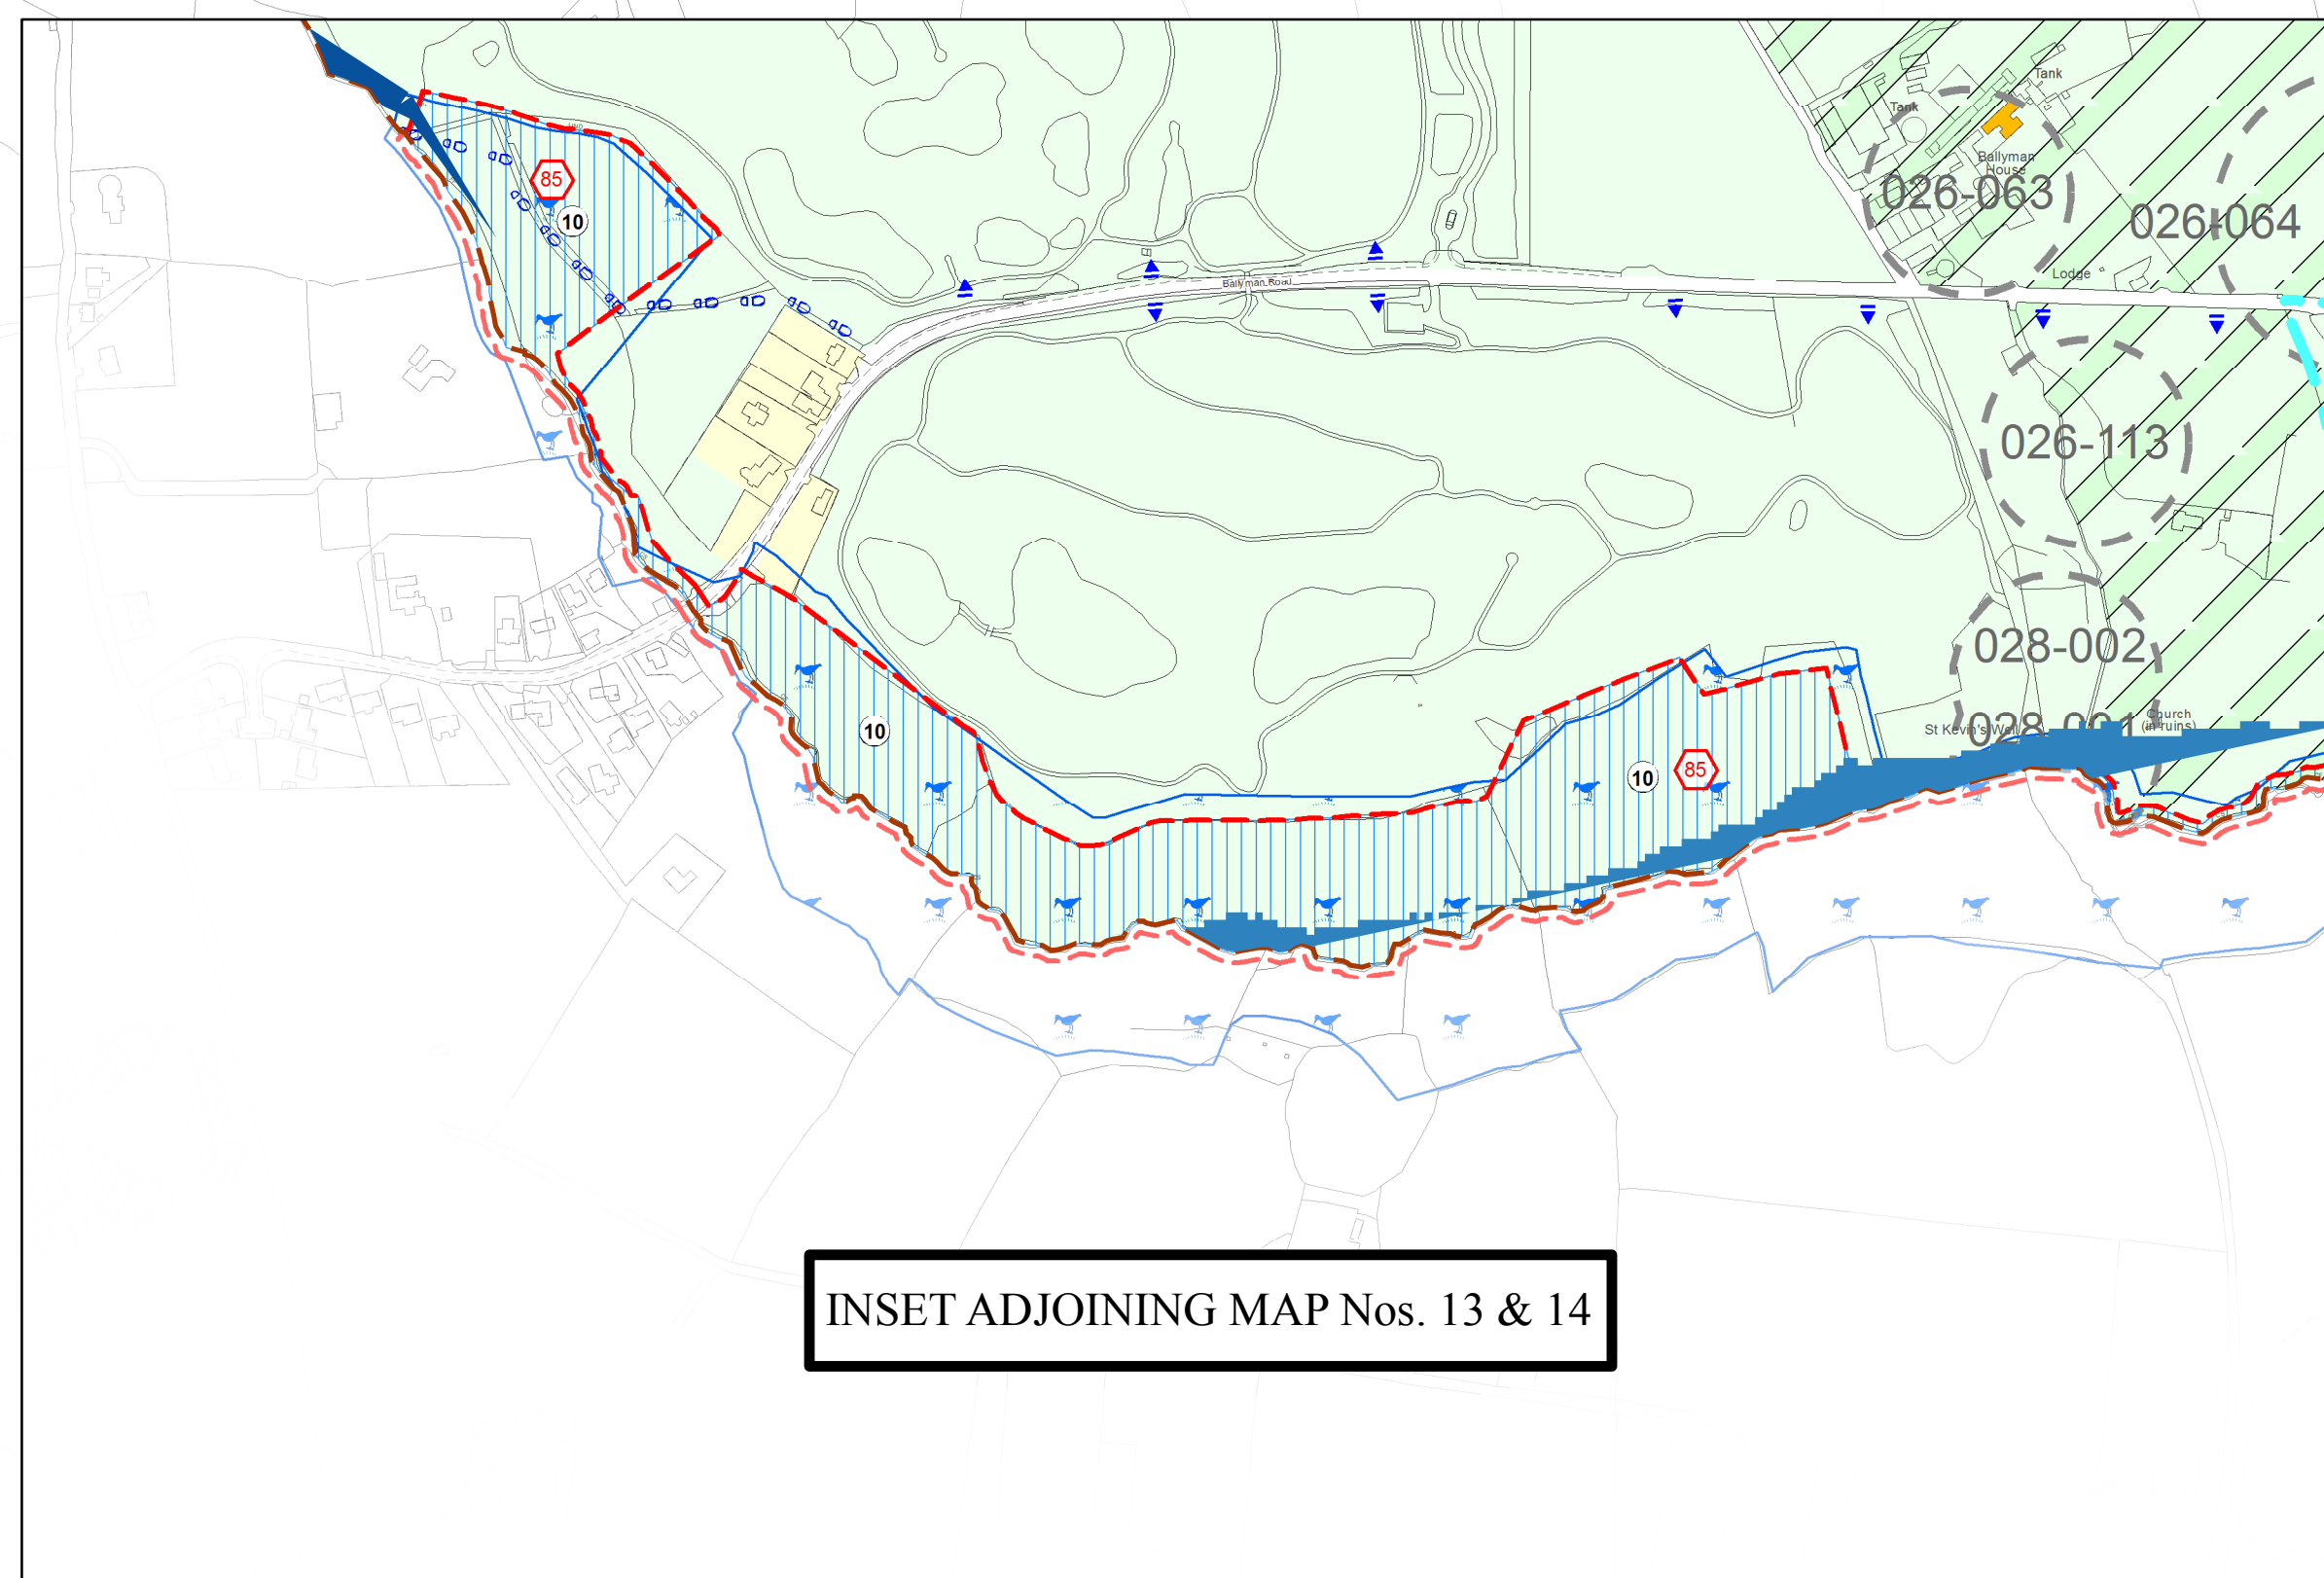

COMHAIRLE CHONTAE DHÚN LAOGHAIRE-RÁTH AN DÚIN

DÚN LAOGHAIRE-RATHDOWN COUNTY COUNCIL

Flood Zone Maps

- Hotspots
- Hotspots Predicted
- Flood Zone A
- Flood Zone B
- County Boundary

Flood Zone Maps		
Senior Planner: D. Irvine	Acting Chief Technician: M. Hevehan	
Prepared By: Louise McGauran	Drawn By: B. Mwenelupembe	
Date: March 2016	Scale: 1:5,000	Map No. MAP13