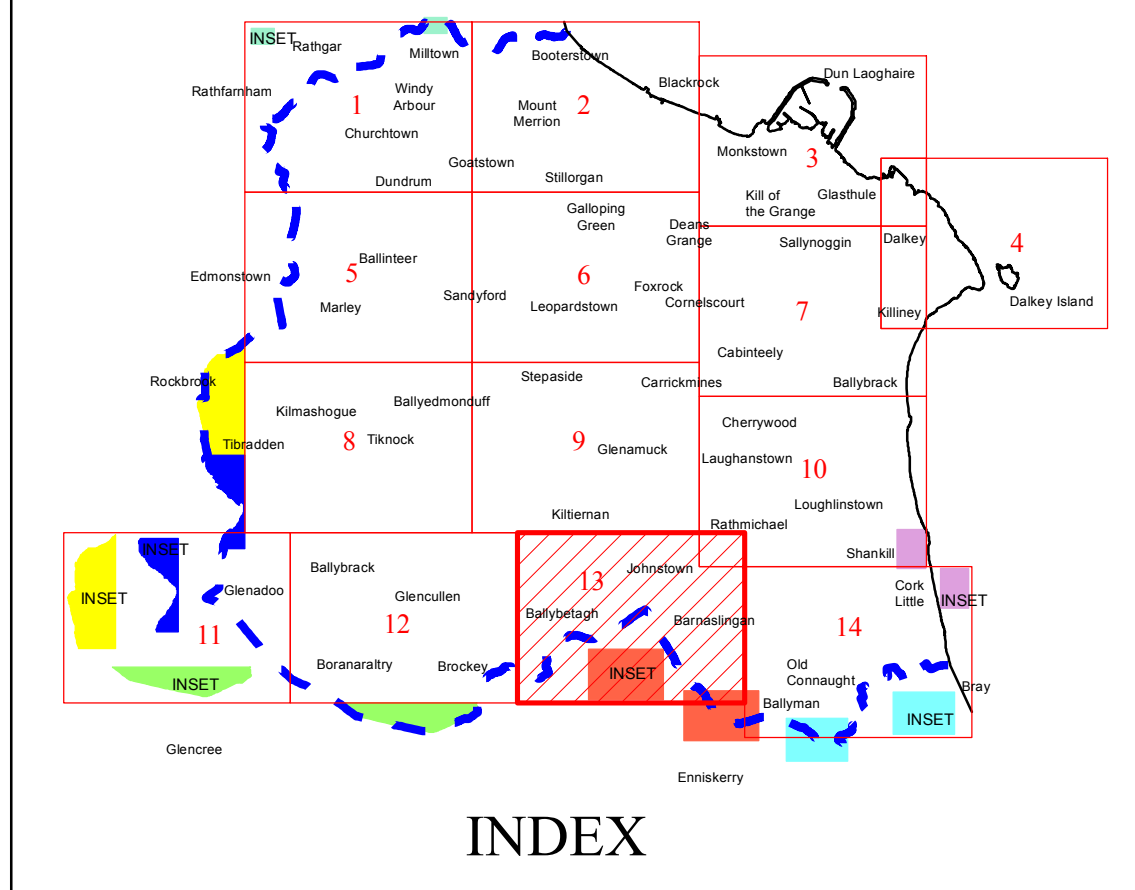

COMHAIRLE CHONTAE DHÚN LAOGHAIRE-RÁTH AN DÚIN

DÚN LAOGHAIRE-RATHDOWN COUNTY COUNCIL

Flood Zone Maps

- Hotspots
- Hotspots Predicted
- Flood Zone A
- Flood Zone B
- County Boundary

Flood Zone Maps		
Senior Planner: D. Irvine	Acting Chief Technician: M. Hevehan	
Prepared By: Louise McGauran	Drawn By: B. Mwenelupembe	
Date: March 2016	Scale: 1:5,000	Map No. MAP13