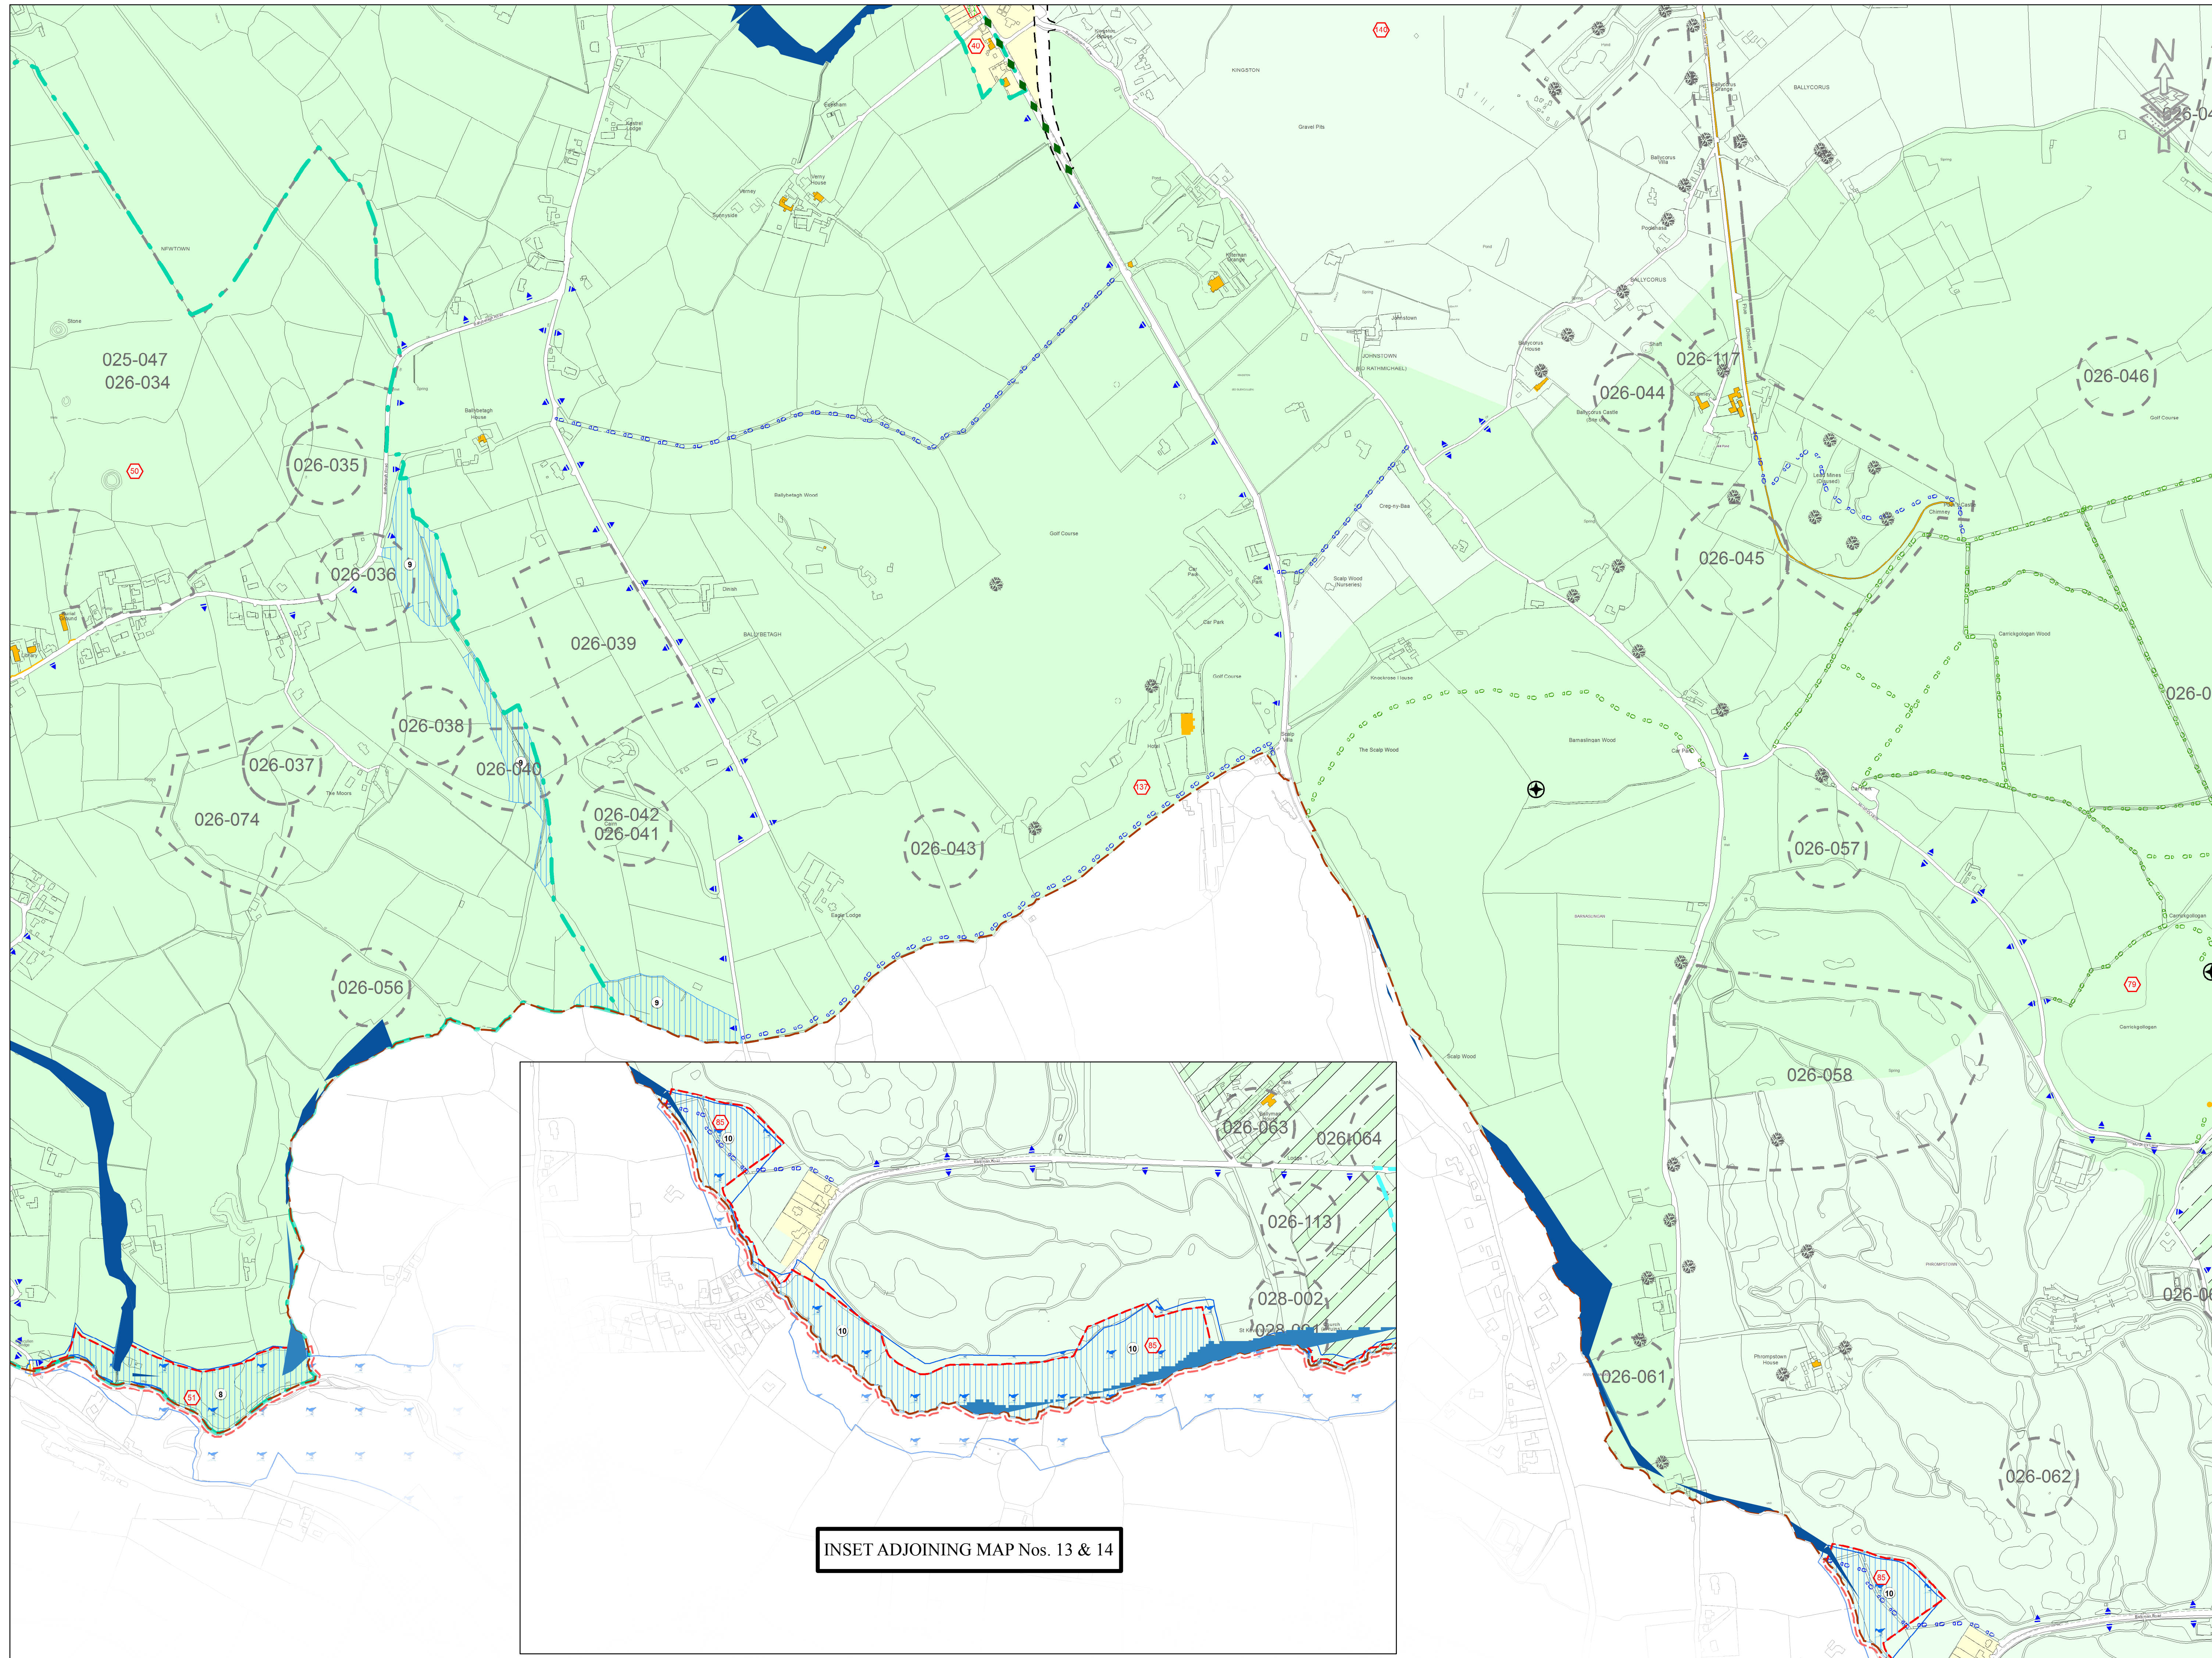

COMHAIRLE CHONTAE DHÚN LAOGHAIRE-RÁTH AN DÚIN

DÚN LAOGHAIRE-RATHDOWN COUNTY COUNCIL

Flood Zone Maps

- Hotspots
- Hotspots Predicted
- Flood Zone A
- Flood Zone B
- County Boundary

Flood Zone Maps		
Senior Planner: D. Irvine	Acting Chief Technician: M. Hevehan	
Prepared By: Louise McGauran	Drawn By: B. Mwenelupembe	
Date: March 2016	Scale: 1:5,000	Map No. MAP13