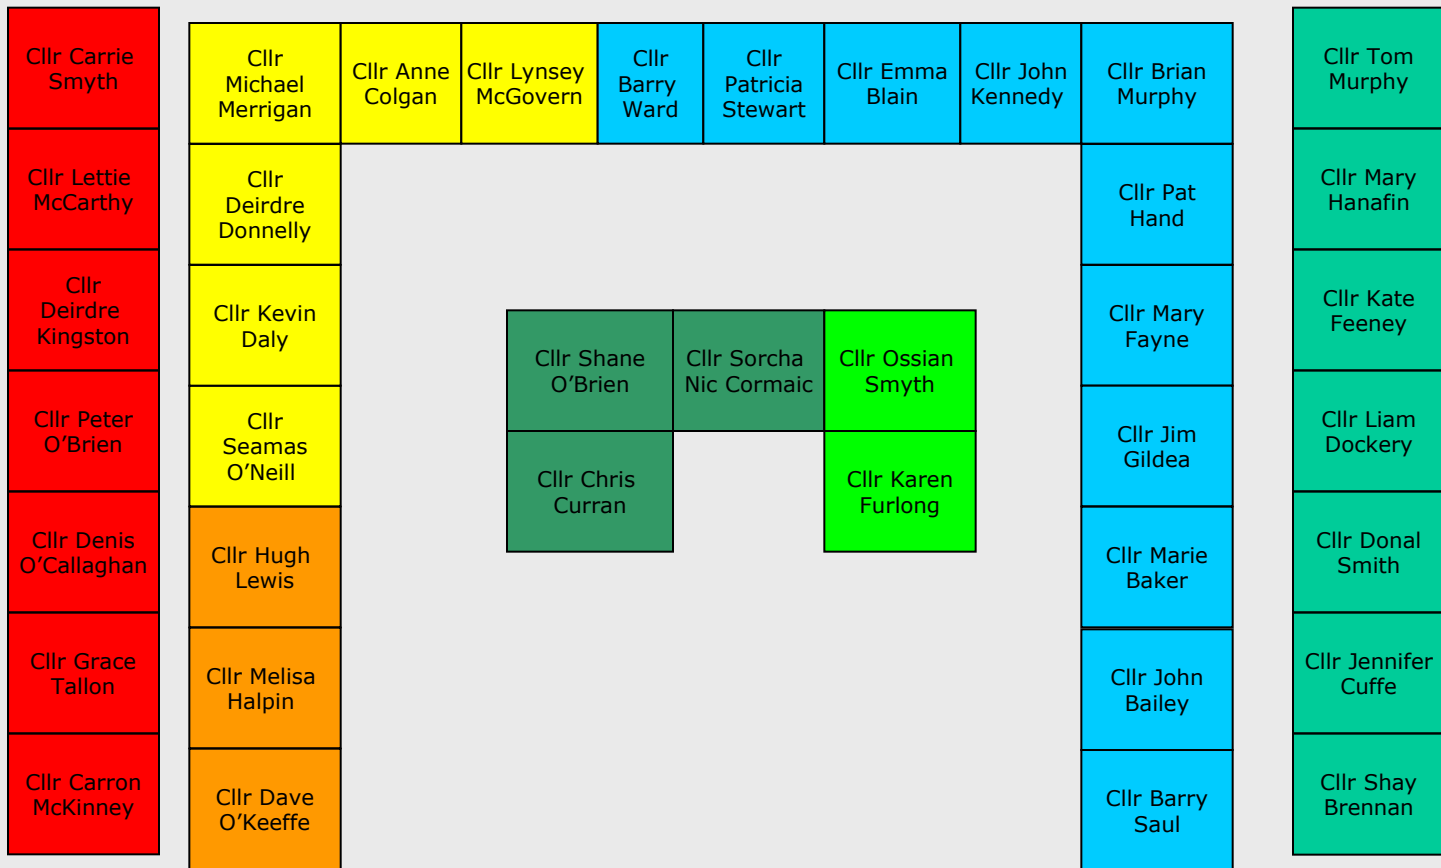

# The Layout of the Council Chamber - Dún Laoghaire-Rathdown County Council

Press

Public Gallery

- Fine Gael
- Fianna Fáil
- Labour Party
- People Before Profit
- Independent
- Sinn Féin
- The Green Party