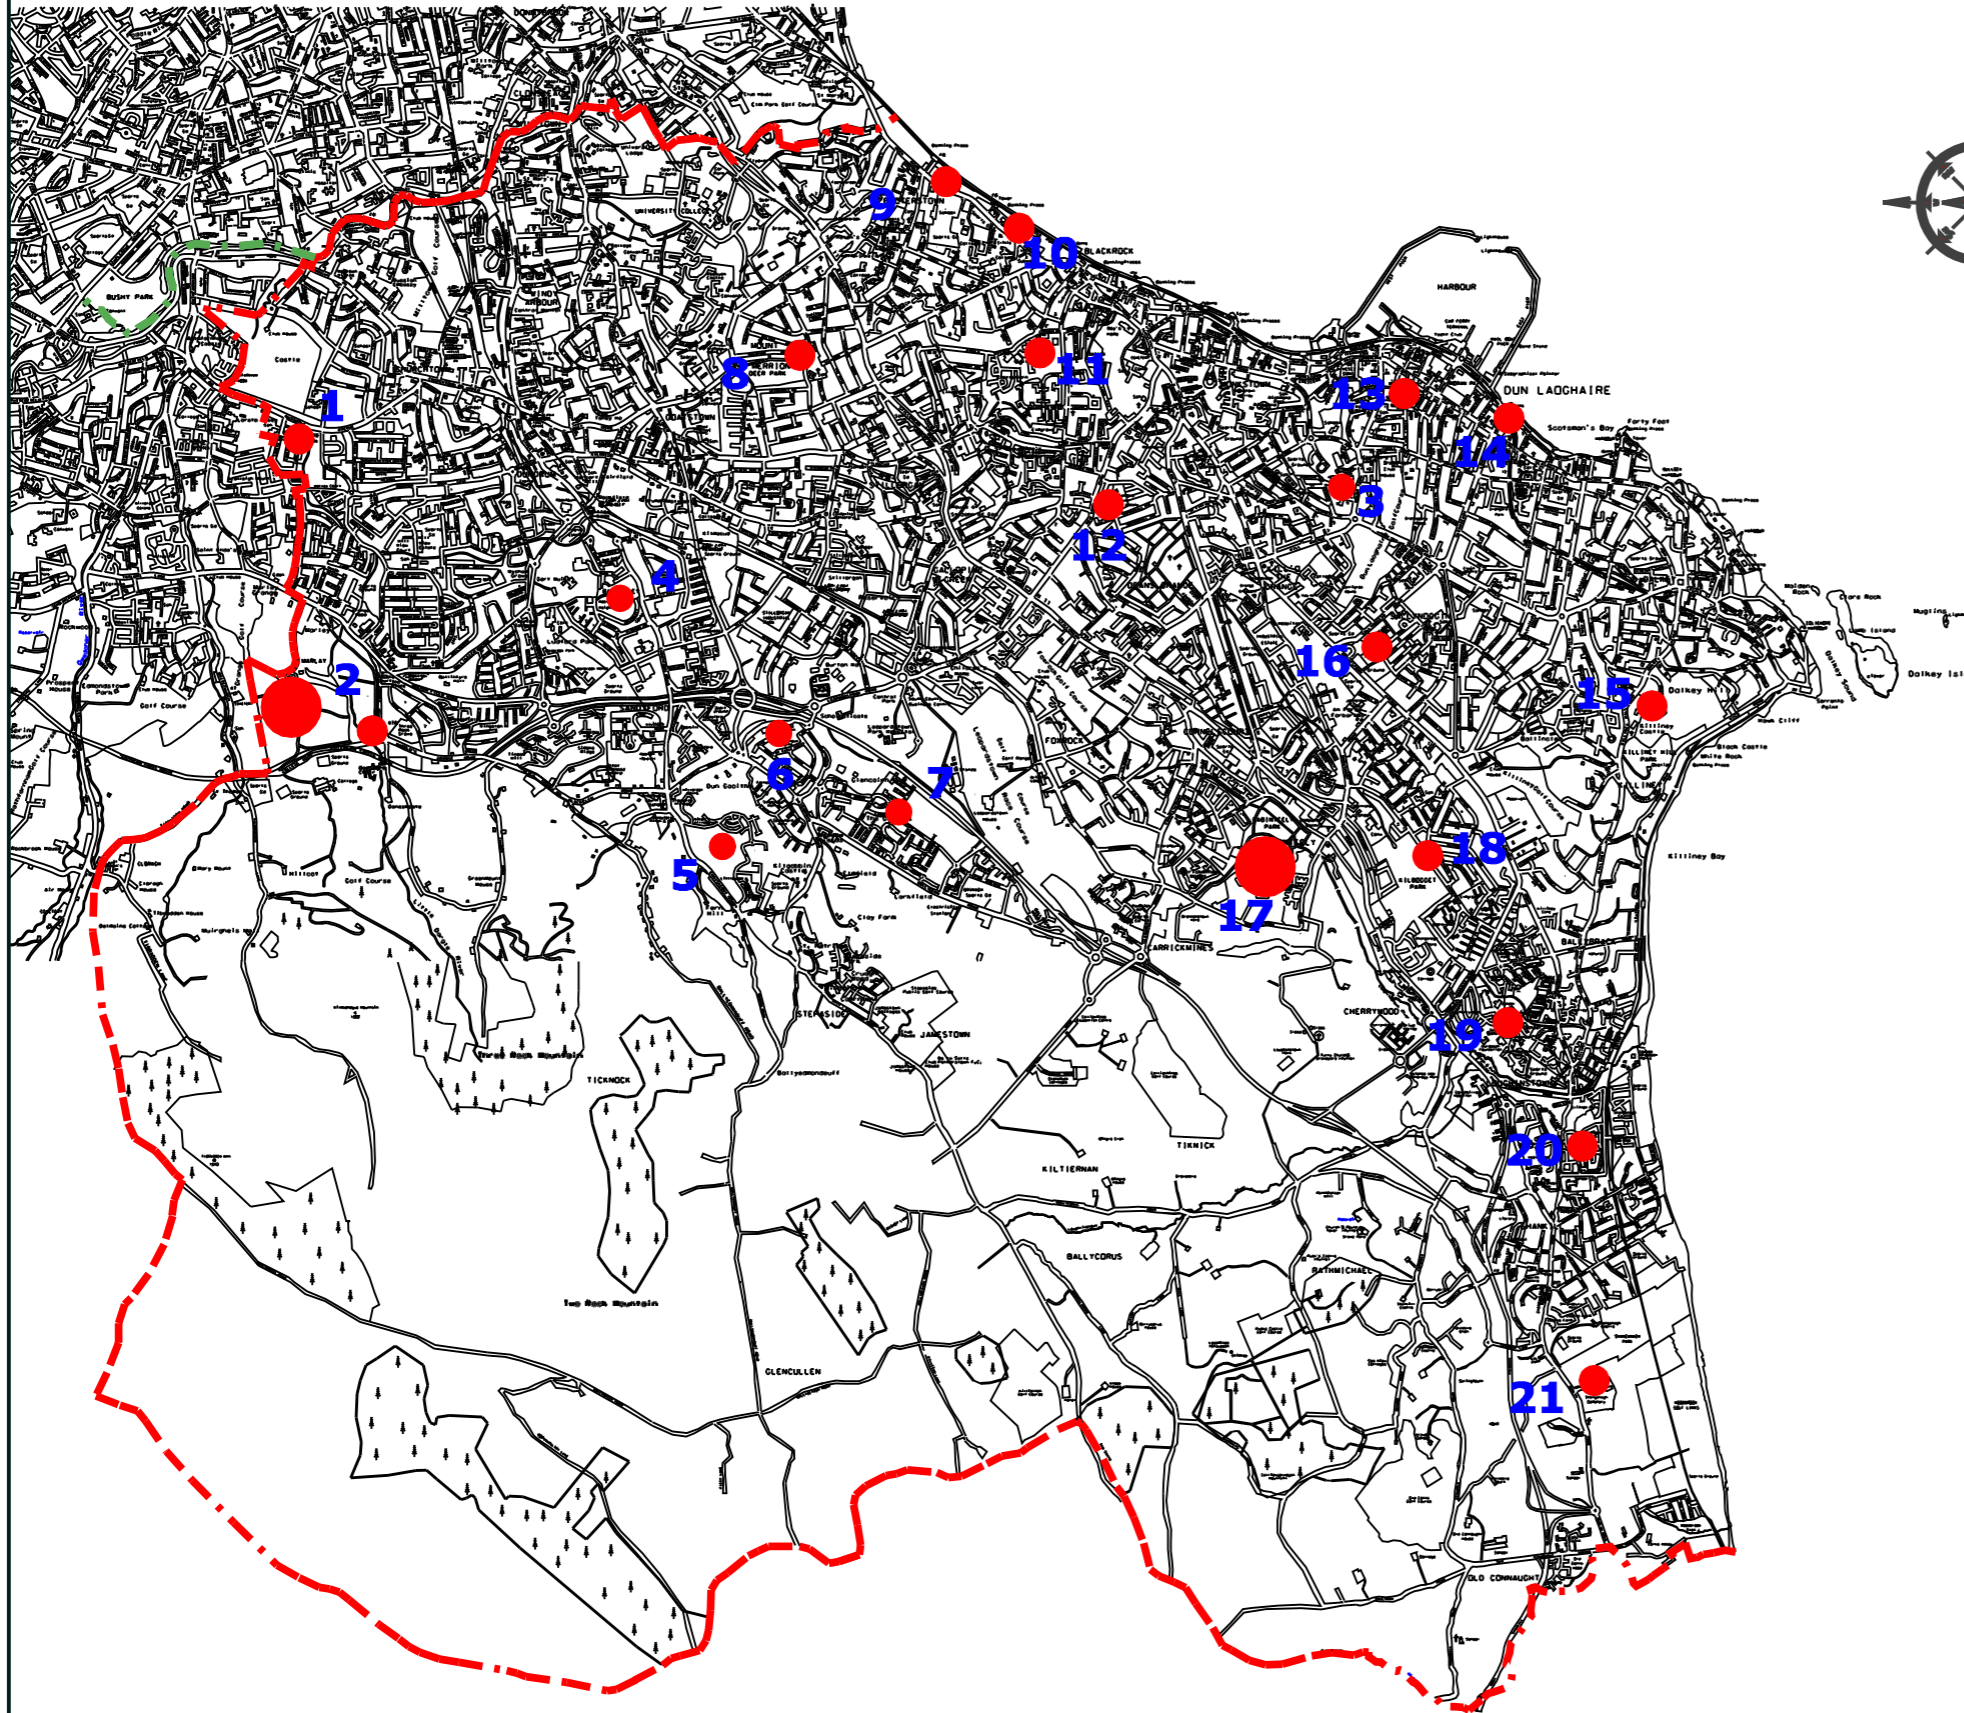

Playgrounds Dún Laoghaire - Rathdown

LEGEND

- 1 ● LOCAL PLAYGROUND
- 2 ● REGIONAL PLAYGROUND

MAP NO	LOCATION	EXISTING PLAYGROUND
1	LORETO PARK	1
2	MARLAY PARK	2
3	MEADOWLANDS COMMUNITY CENTRE	1
4	BALLAWLEY PARK (PLAYLOTS)	2
5	BELARMINE, STEPASIDE	1
6	LEOPARDSTOWN HEIGHTS	1
7	THE GALLOPS, LEOPARDSTOWN	1
8	DEERPARK	1
9	BLACKROCK PARK, Booterstown	1
10	BLACKROCK PARK	1
11	CARYSFORT PARK	1
12	SPRINGHILL / MOUNT ALBANY	1
13	LIBRARY ROAD PLAY CENTRE	1
14	PEOPLES PARK, DUN LAOGHAIRE	1
15	KILLINEY HILL	1
16	SALLYNOGGIN PLAYING FIELDS	1
17	CABINTEELY PARK	1
18	KILBOGGET PARK	1
19	LOUGHLINSTOWN COMM. CENTRE	1
20	SHANGANAGH PARK HOUSE COMM.CENTRE	1
21	SHANGANAGH REGIONAL PARK	1
TOTALS		23

DRAWING TITLE : **Playground Distribution**

SCALE: NTS	DATE: July 10	DRAWN BY: I.F.	CHECKED BY: G.M.	DRAWING NO: Drp 1619/5
-------------------	----------------------	-----------------------	-------------------------	-------------------------------