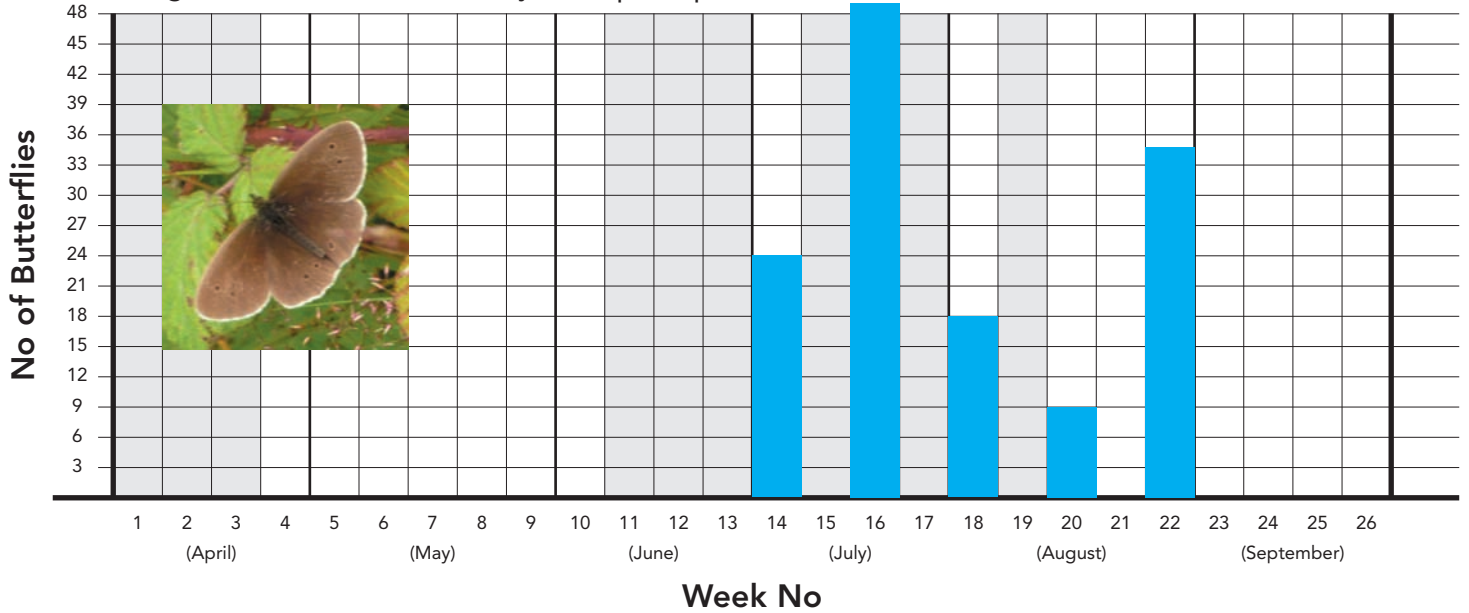

Orange Tip, FitzSimons Wood, Sandyford, April-Sept 2008 (a one-generation species)

Holly Blue, FitzSimons Wood, Sandyford, April-Sept 2008 (two generations evident)

Common Blue, FitzSimons Wood, Sandyford, April-Sept 2008 (two+ generations evident)

Small Copper, FitzSimons Wood, Sandyford, April-Sept 2008 (two generations evident)

Ringlet, FitzSimons Wood, Sandyford, April-Sept 2008 (note different scale used) (a one-generation species)

Wall Brown, FitzSimons Wood, Sandyford, April-Sept 2008 (two generations evident)