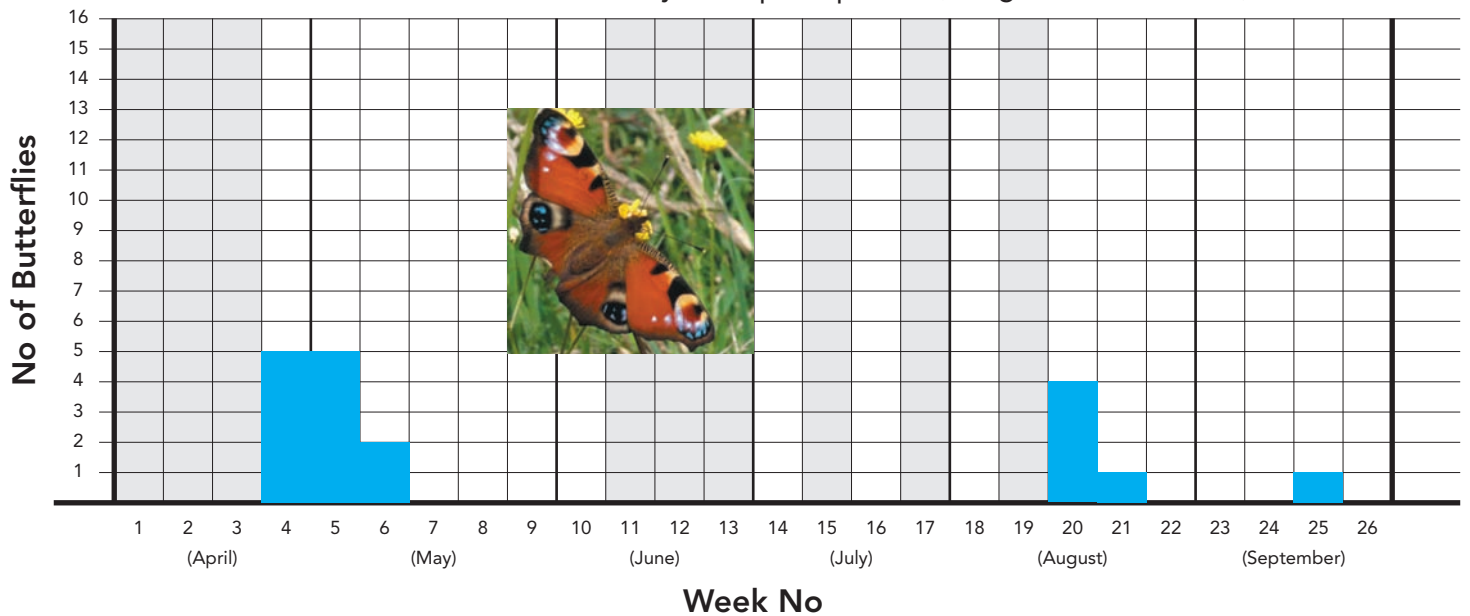

Peacock, FitzSimons Wood, Sandyford, April-Sept 2008 (two generations evident)

Additional species recorded in FitzSimons Wood prior to this survey

Painted Lady (*migrant; not resident in Ireland; regular in FitzSimons Wood; 2008 poor year for migrants*)

Brimstone (*vagrant; not resident in Co Dublin; seen on two occasions in FitzSimons Wood in 1998-2007*)

Wood White (*resident in Co Dublin; seen once in FitzSimons Wood in 1998-2007*)

Small Heath (*resident in Co Dublin; seen on occasions in FitzSimons Wood in 1998-2007*)

Key used in graphs

- Weeks in which no counts were made
- Individuals recorded