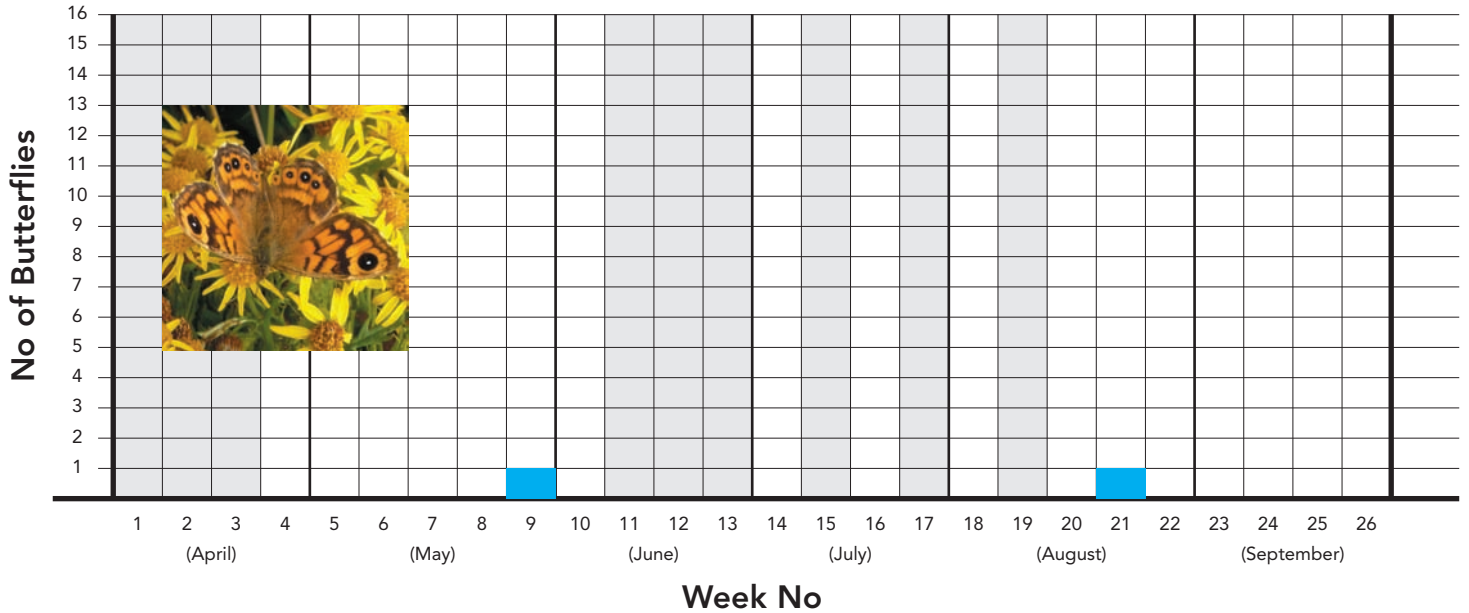

Orange Tip, FitzSimons Wood, Sandyford, April-Sept 2008 (a one-generation species)

Holly Blue, FitzSimons Wood, Sandyford, April-Sept 2008 (two generations evident)

Common Blue, FitzSimons Wood, Sandyford, April-Sept 2008 (two+ generations evident)

Small Copper, FitzSimons Wood, Sandyford, April-Sept 2008 (two generations evident)

Ringlet, FitzSimons Wood, Sandyford, April-Sept 2008 (note different scale used) (a one-generation species)

Wall Brown, FitzSimons Wood, Sandyford, April-Sept 2008 (two generations evident)