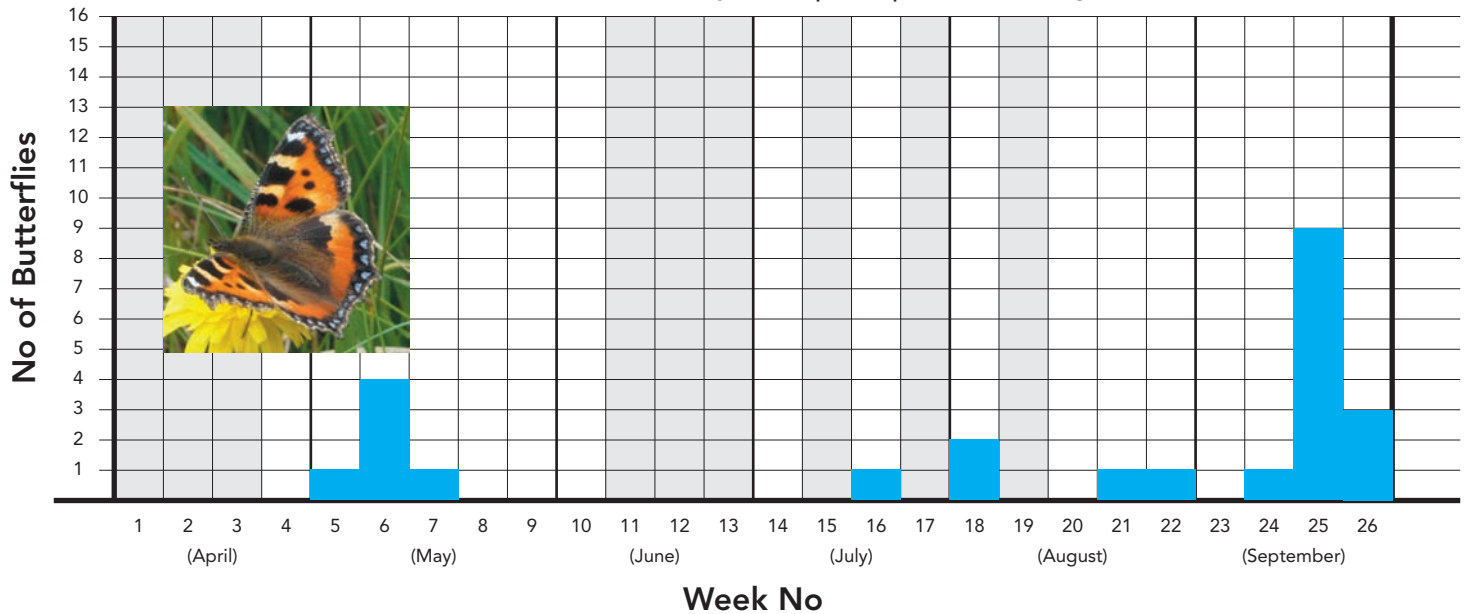

Small Tortoiseshell, FitzSimons Wood, Sandyford, April-Sept 2008 (two+ generations evident)