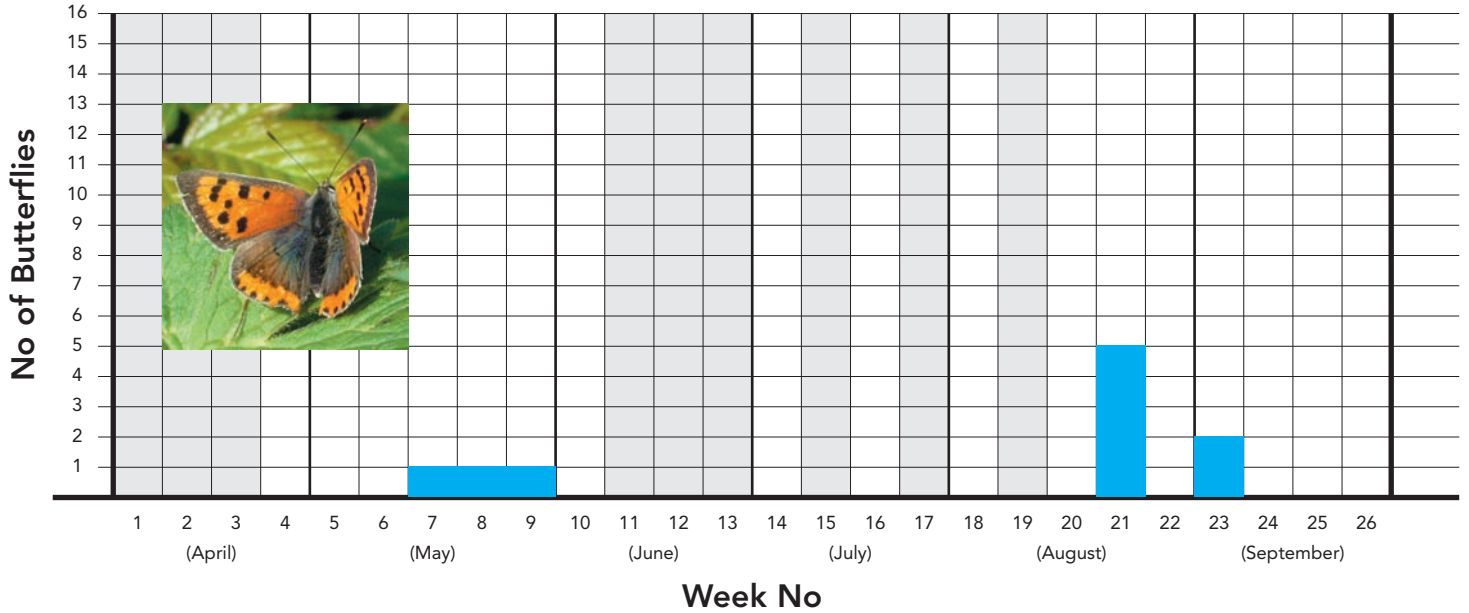

Orange Tip, FitzSimons Wood, Sandyford, April-Sept 2008 (a one-generation species)

Holly Blue, FitzSimons Wood, Sandyford, April-Sept 2008 (two generations evident)

Common Blue, FitzSimons Wood, Sandyford, April-Sept 2008 (two+ generations evident)

Small Copper, FitzSimons Wood, Sandyford, April-Sept 2008 (two generations evident)

Ringlet, FitzSimons Wood, Sandyford, April-Sept 2008 (note different scale used) (a one-generation species)

Wall Brown, FitzSimons Wood, Sandyford, April-Sept 2008 (two generations evident)