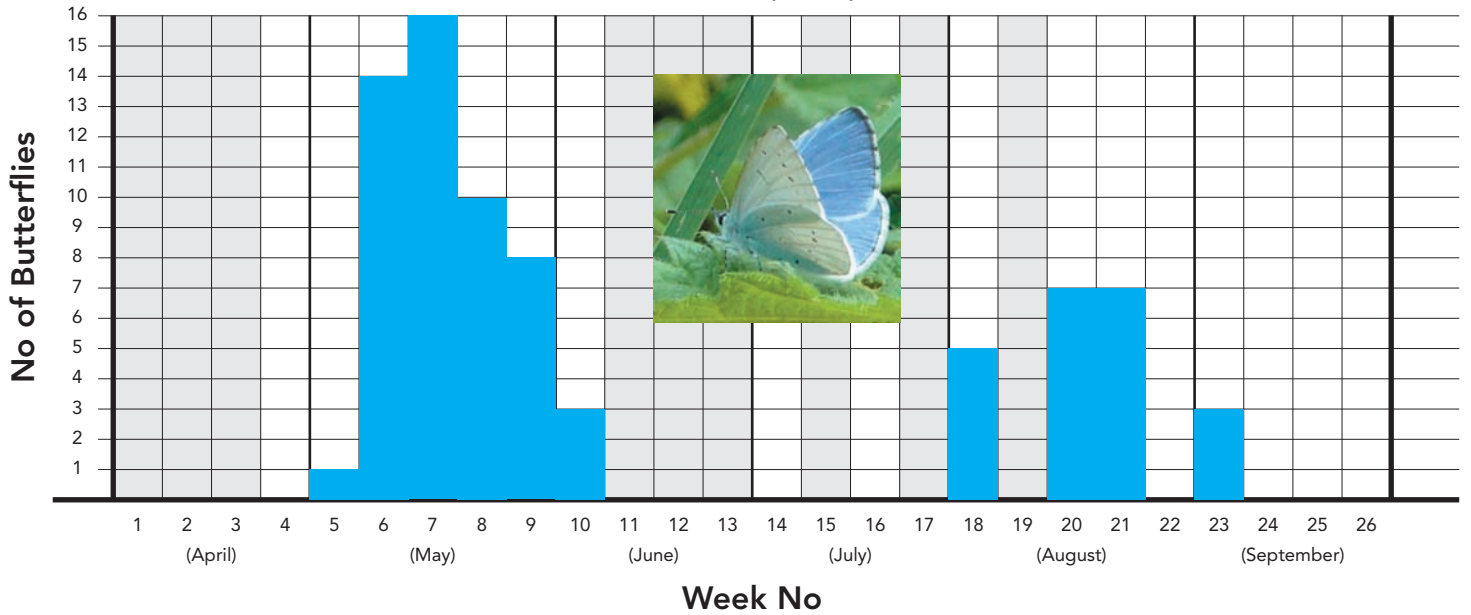

Green-veined White, FitzSimons Wood, Sandyford, April-Sept 2008 (two generations evident)

Large White, FitzSimons Wood, Sandyford, April-Sept 2008 (two generations evident)

Small White, FitzSimons Wood, Sandyford, April-Sept 2008 (two generations evident)

Orange Tip, FitzSimons Wood, Sandyford, April-Sept 2008 (a one-generation species)

Holly Blue, FitzSimons Wood, Sandyford, April-Sept 2008 (two generations evident)

Common Blue, FitzSimons Wood, Sandyford, April-Sept 2008 (two+ generations evident)

Small Copper, FitzSimons Wood, Sandyford, April-Sept 2008 (two generations evident)

Ringlet, FitzSimons Wood, Sandyford, April-Sept 2008 (note different scale used) (a one-generation species)

Wall Brown, FitzSimons Wood, Sandyford, April-Sept 2008 (two generations evident)