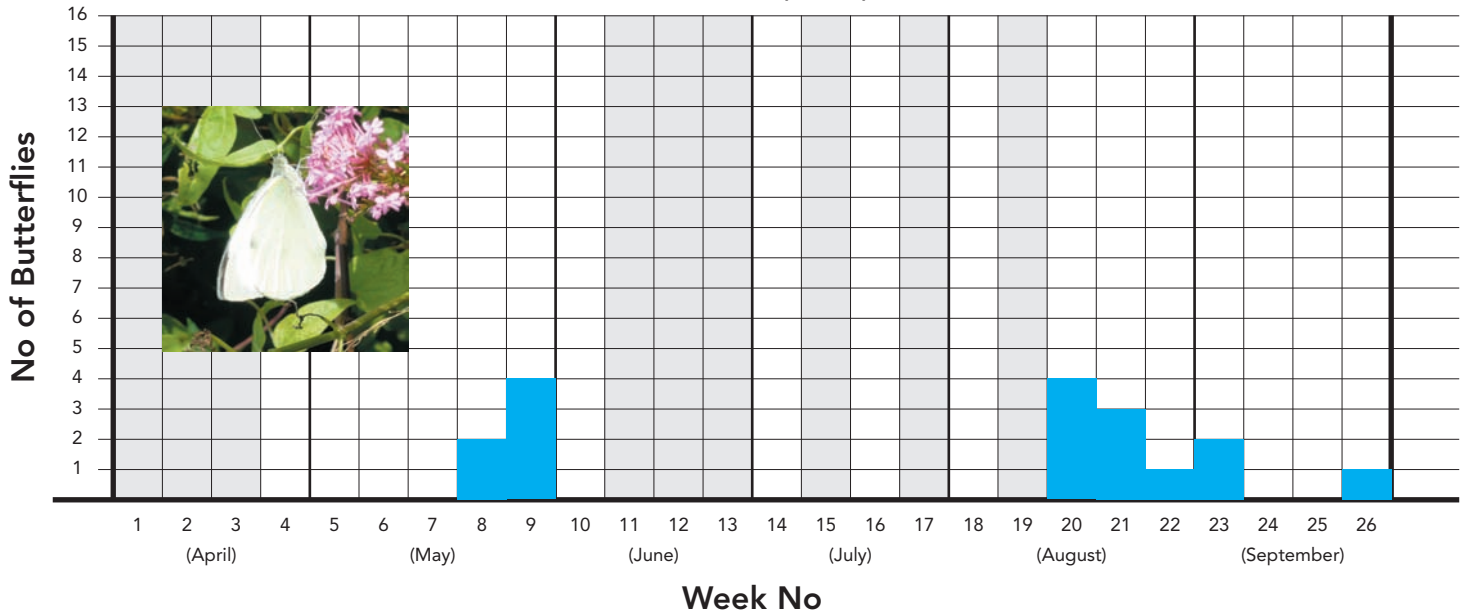

Large White, FitzSimons Wood, Sandyford, April-Sept 2008 (two generations evident)