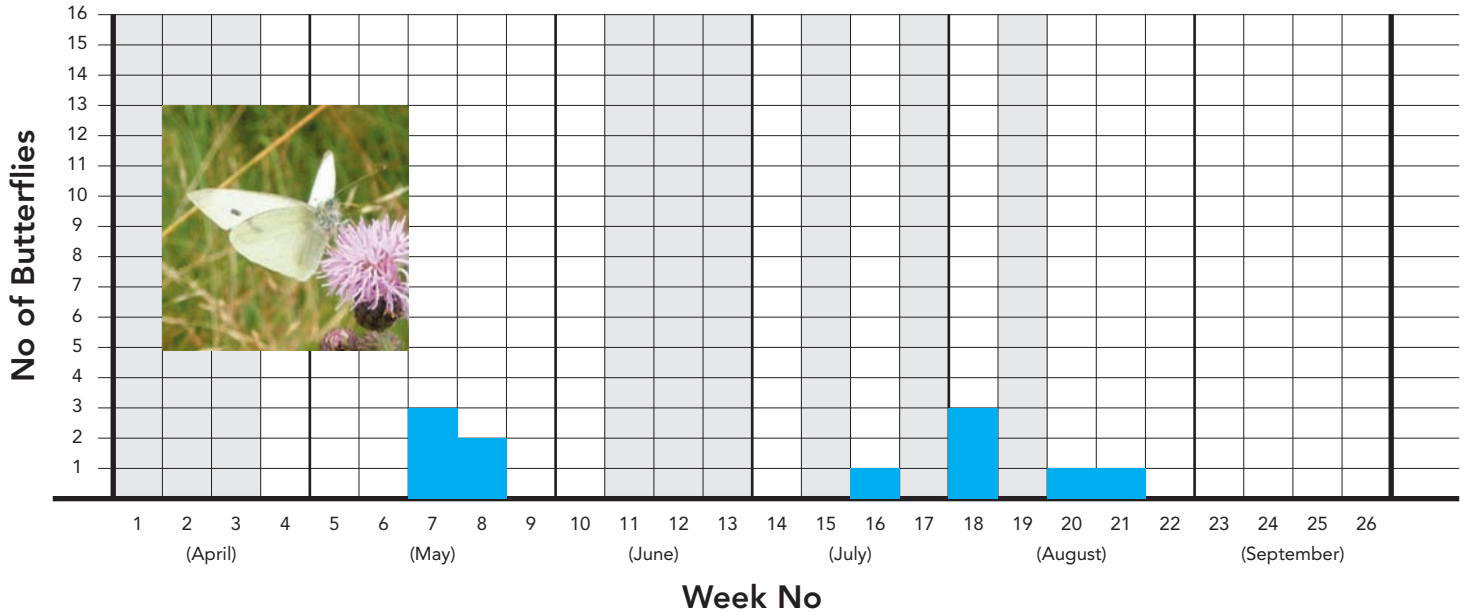

Small White, FitzSimons Wood, Sandyford, April-Sept 2008 (two generations evident)