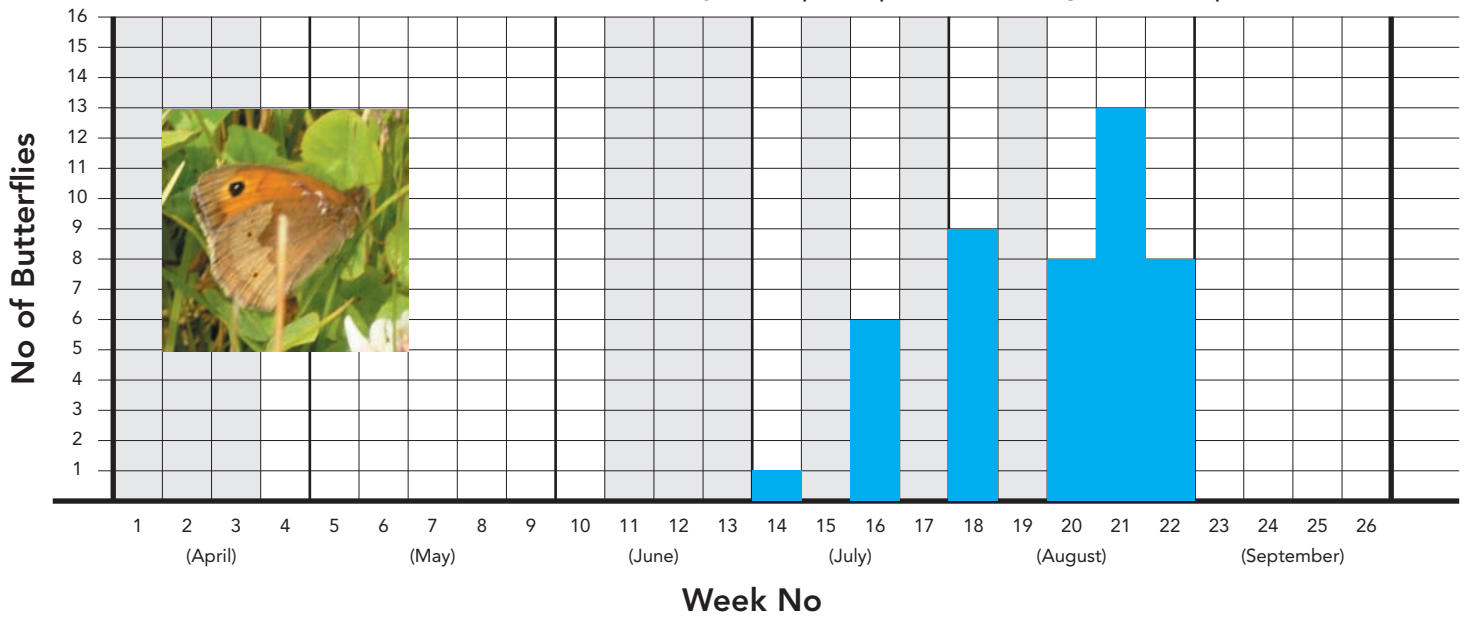

Meadow Brown, FitzSimons Wood, Sandyford, April-Sept 2008 (a one-generation species)