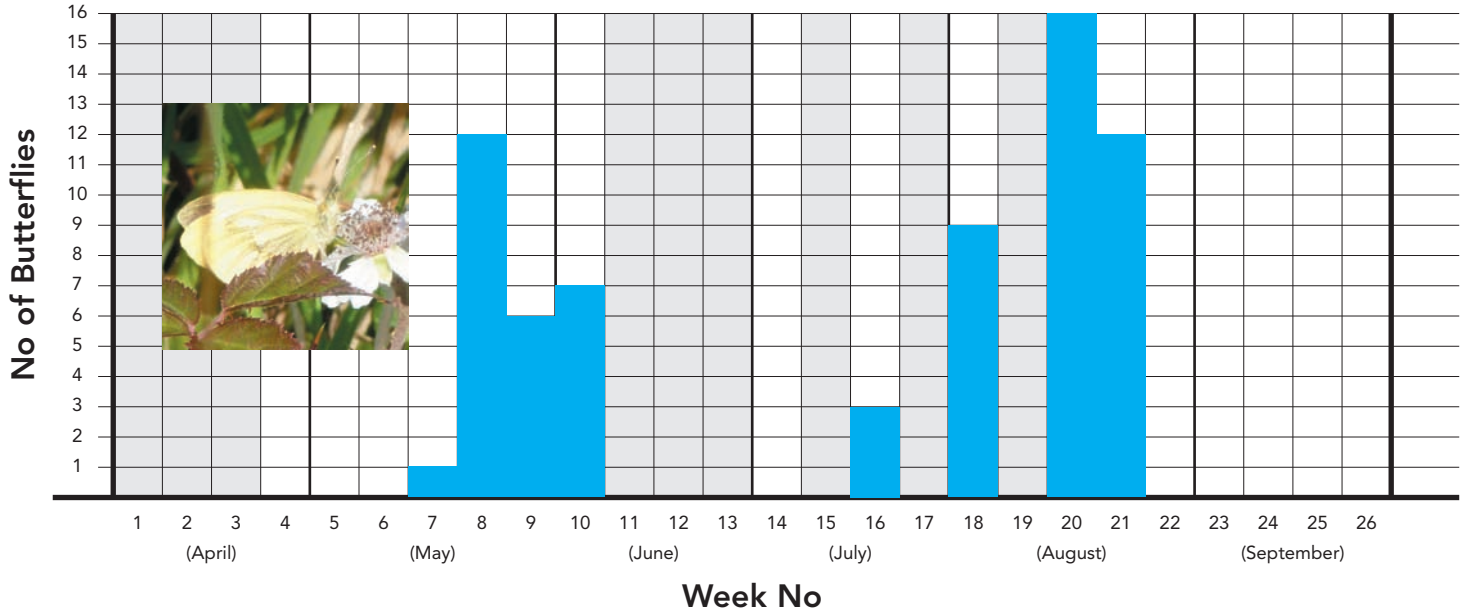

Green-veined White, FitzSimons Wood, Sandyford, April-Sept 2008 (two generations evident)