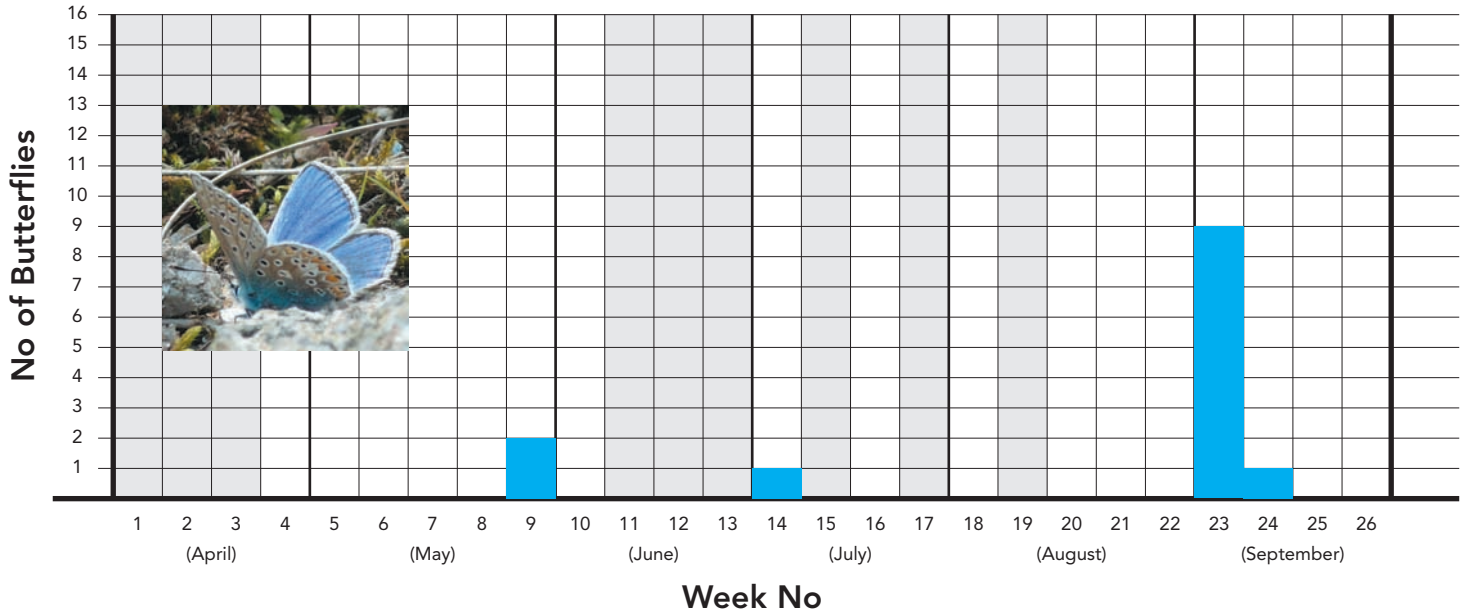

Green-veined White, FitzSimons Wood, Sandyford, April-Sept 2008 (two generations evident)

Large White, FitzSimons Wood, Sandyford, April-Sept 2008 (two generations evident)

Small White, FitzSimons Wood, Sandyford, April-Sept 2008 (two generations evident)

Orange Tip, FitzSimons Wood, Sandyford, April-Sept 2008 (a one-generation species)

Holly Blue, FitzSimons Wood, Sandyford, April-Sept 2008 (two generations evident)

Common Blue, FitzSimons Wood, Sandyford, April-Sept 2008 (two+ generations evident)

Small Copper, FitzSimons Wood, Sandyford, April-Sept 2008 (two generations evident)

Ringlet, FitzSimons Wood, Sandyford, April-Sept 2008 (note different scale used) (a one-generation species)

Wall Brown, FitzSimons Wood, Sandyford, April-Sept 2008 (two generations evident)