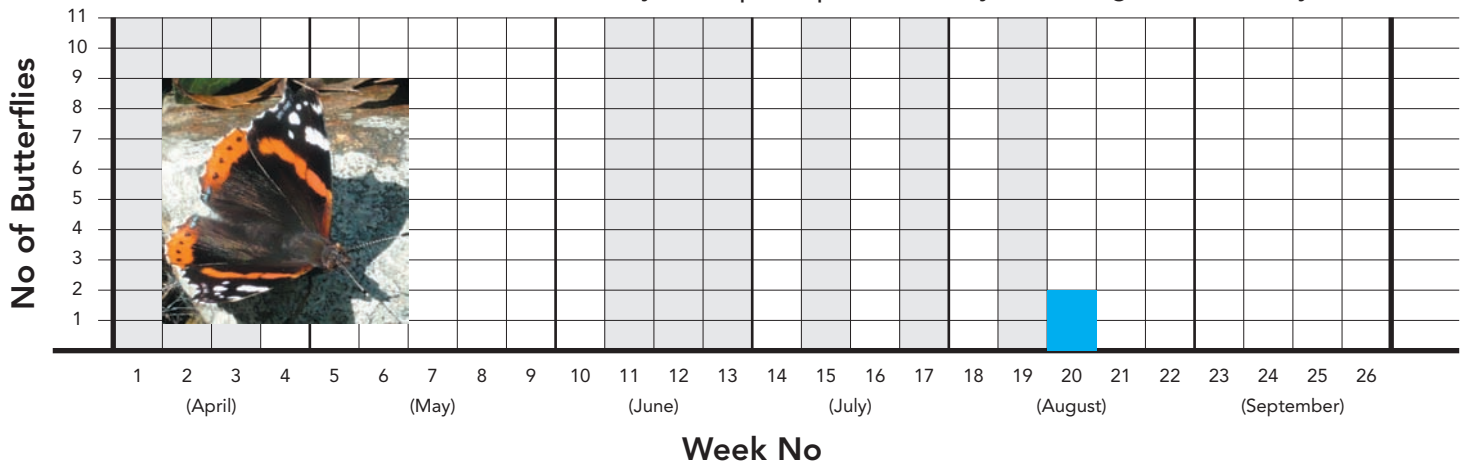

Small Copper, FitzSimons Wood, Sandyford, April-Sept 2008 (two generations evident)

Ringlet, FitzSimons Wood, Sandyford, April-Sept 2008 (note different scale used) (a one-generation species)

Wall Brown, FitzSimons Wood, Sandyford, April-Sept 2008 (two generations evident)

Speckled Wood, FitzSimons Wood, Sandyford, April-Sept 2008

Meadow Brown, FitzSimons Wood, Sandyford, April-Sept 2008 (a one-generation species)

Red Admiral, FitzSimons Wood, Sandyford, April-Sept 2008 (bad year for migrants nationally)