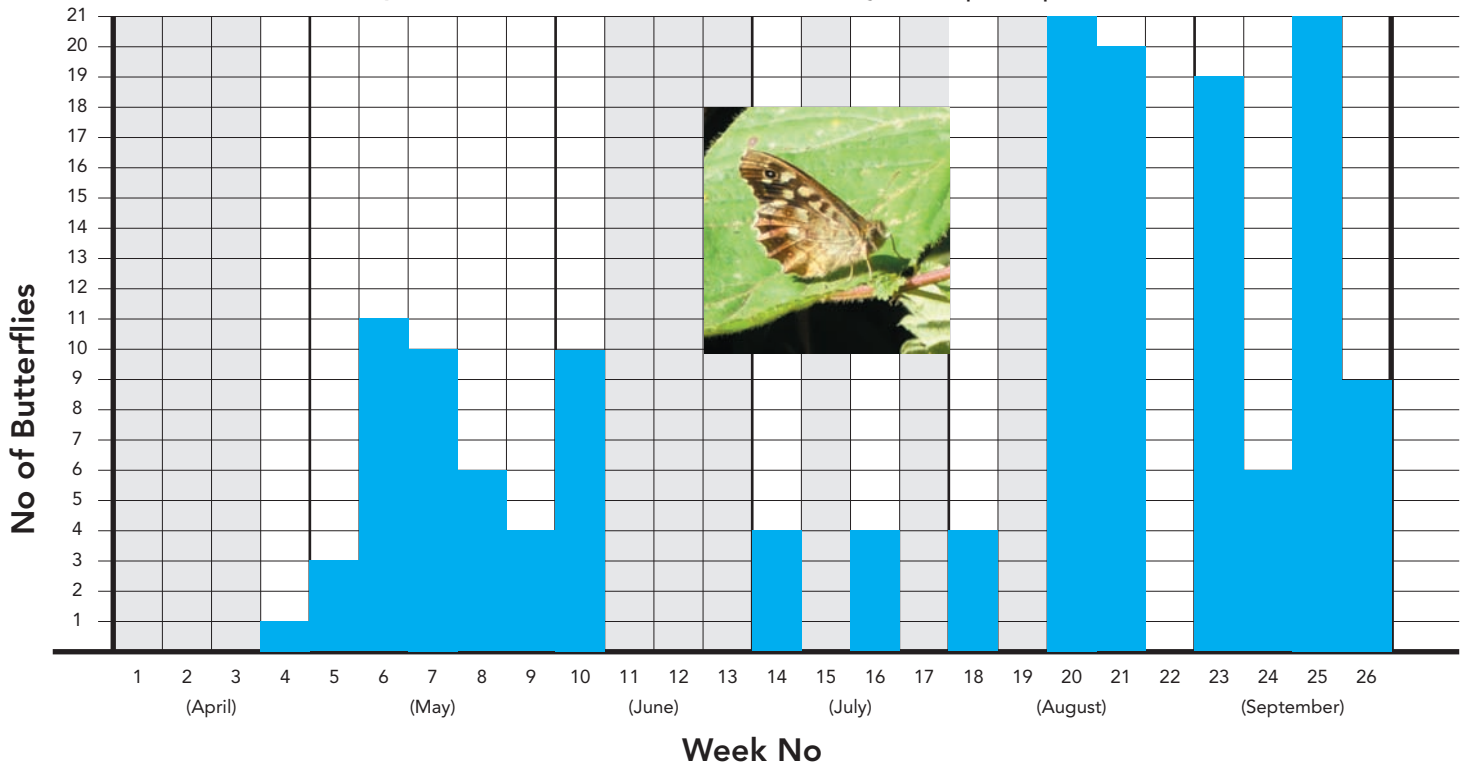

Small Copper, FitzSimons Wood, Sandyford, April-Sept 2008 (two generations evident)

Ringlet, FitzSimons Wood, Sandyford, April-Sept 2008 (note different scale used) (a one-generation species)

Wall Brown, FitzSimons Wood, Sandyford, April-Sept 2008 (two generations evident)

Speckled Wood, FitzSimons Wood, Sandyford, April-Sept 2008

Meadow Brown, FitzSimons Wood, Sandyford, April-Sept 2008 (a one-generation species)

Red Admiral, FitzSimons Wood, Sandyford, April-Sept 2008 (bad year for migrants nationally)